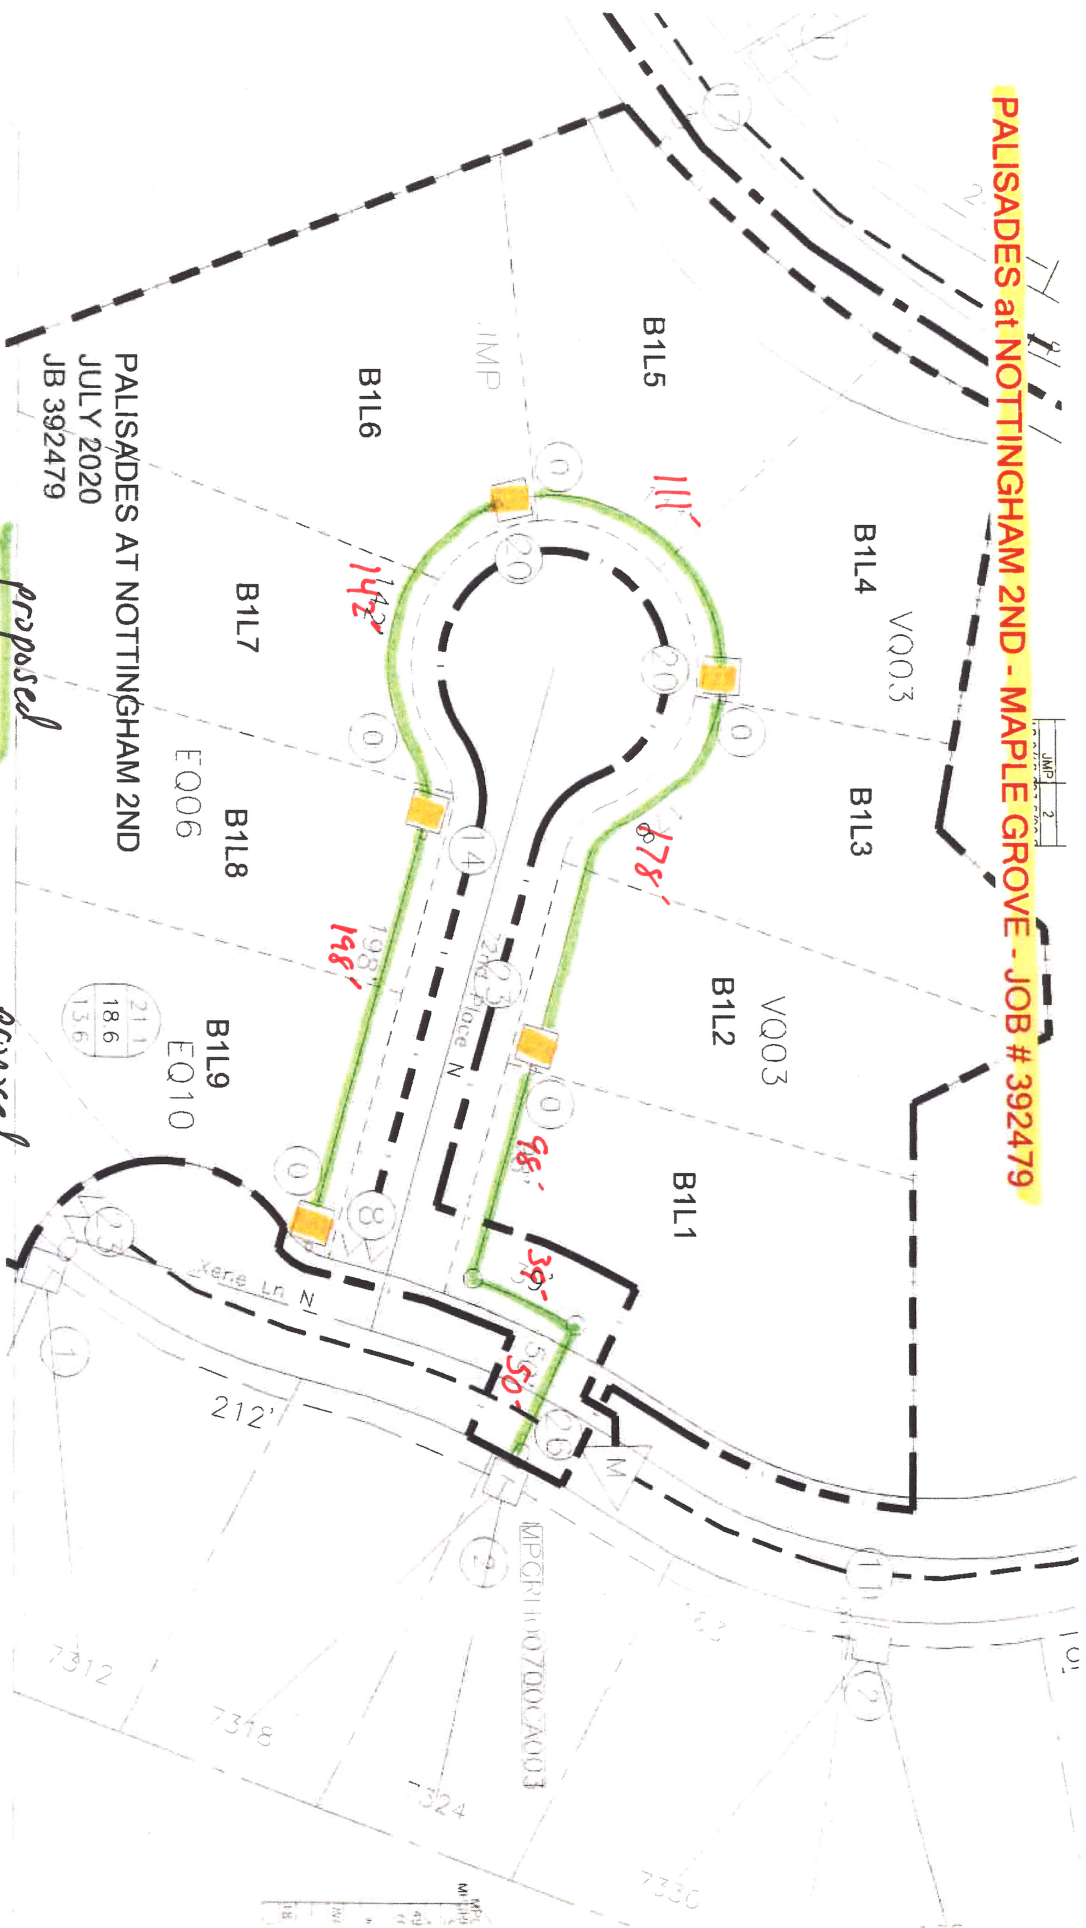

PALISADES at NOTTINGHAM 2ND - MAPLE GROVE - JOB # 392479

PALISADES AT NOTTINGHAM 2ND
JULY 2020
JB 392479

816 - **Route**

Pedestals - 5

proposed

proposed