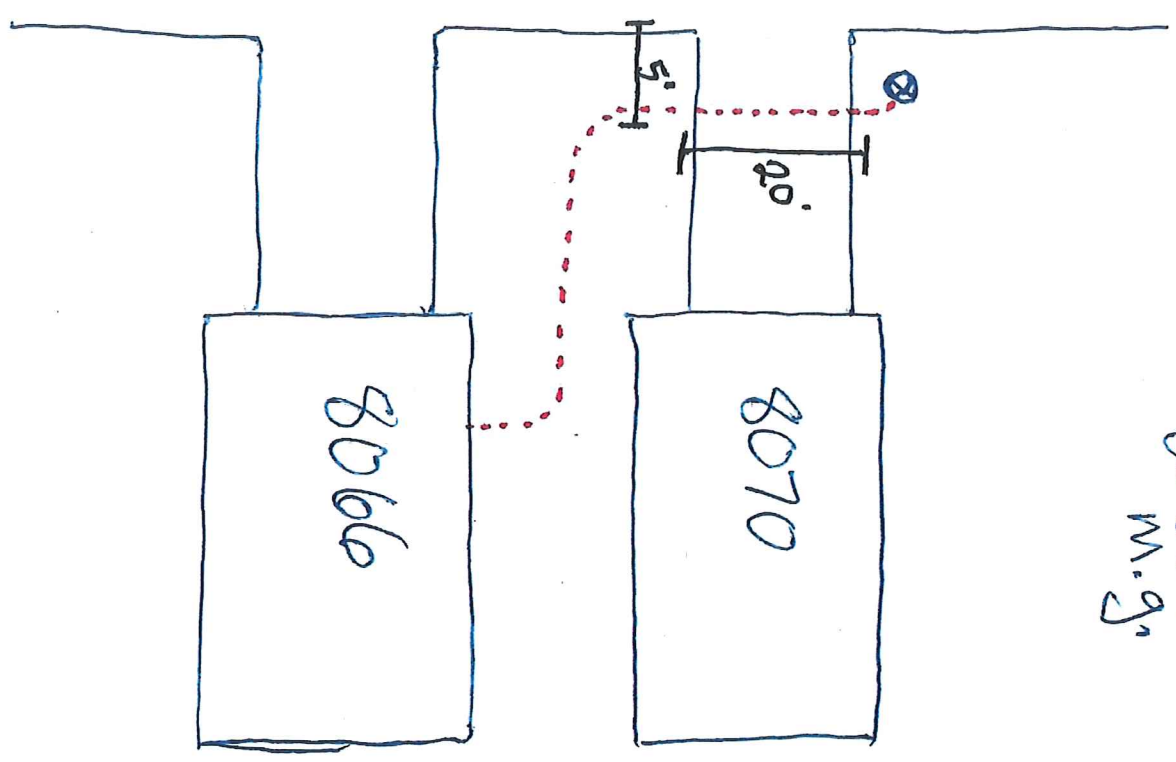

Arrowwood In n

8066 Arrowwood In n
M.g.

N

Hennepin County Property Map

Date: 7/9/2020

PARCEL ID: 2311922410004

OWNER NAME: City Of Maple Grove

PARCEL ADDRESS: 76 Address Unassigned,
Maple Grove MN 00000

PARCEL AREA: 2.79 acres, 121,396 sq ft

A-T-B: Abstract

SALE PRICE:

SALE DATA:

SALE CODE:

ASSESSED 2019, PAYABLE 2020

PROPERTY TYPE: Vacant Land-Commercial

HOMESTEAD: Non-Homestead

MARKET VALUE: \$0

TAX TOTAL: \$0.00

ASSESSED 2020, PAYABLE 2021

PROPERTY TYPE: Vacant Land-commercial

HOMESTEAD: Non-homestead

MARKET VALUE: \$0

Comments:

This data (i) is furnished 'AS IS' with no representation as to completeness or accuracy; (ii) is furnished with no warranty of any kind; and (iii) is not suitable for legal, engineering or surveying purposes. Hennepin County shall not be liable for any damage, injury or loss resulting from this data.