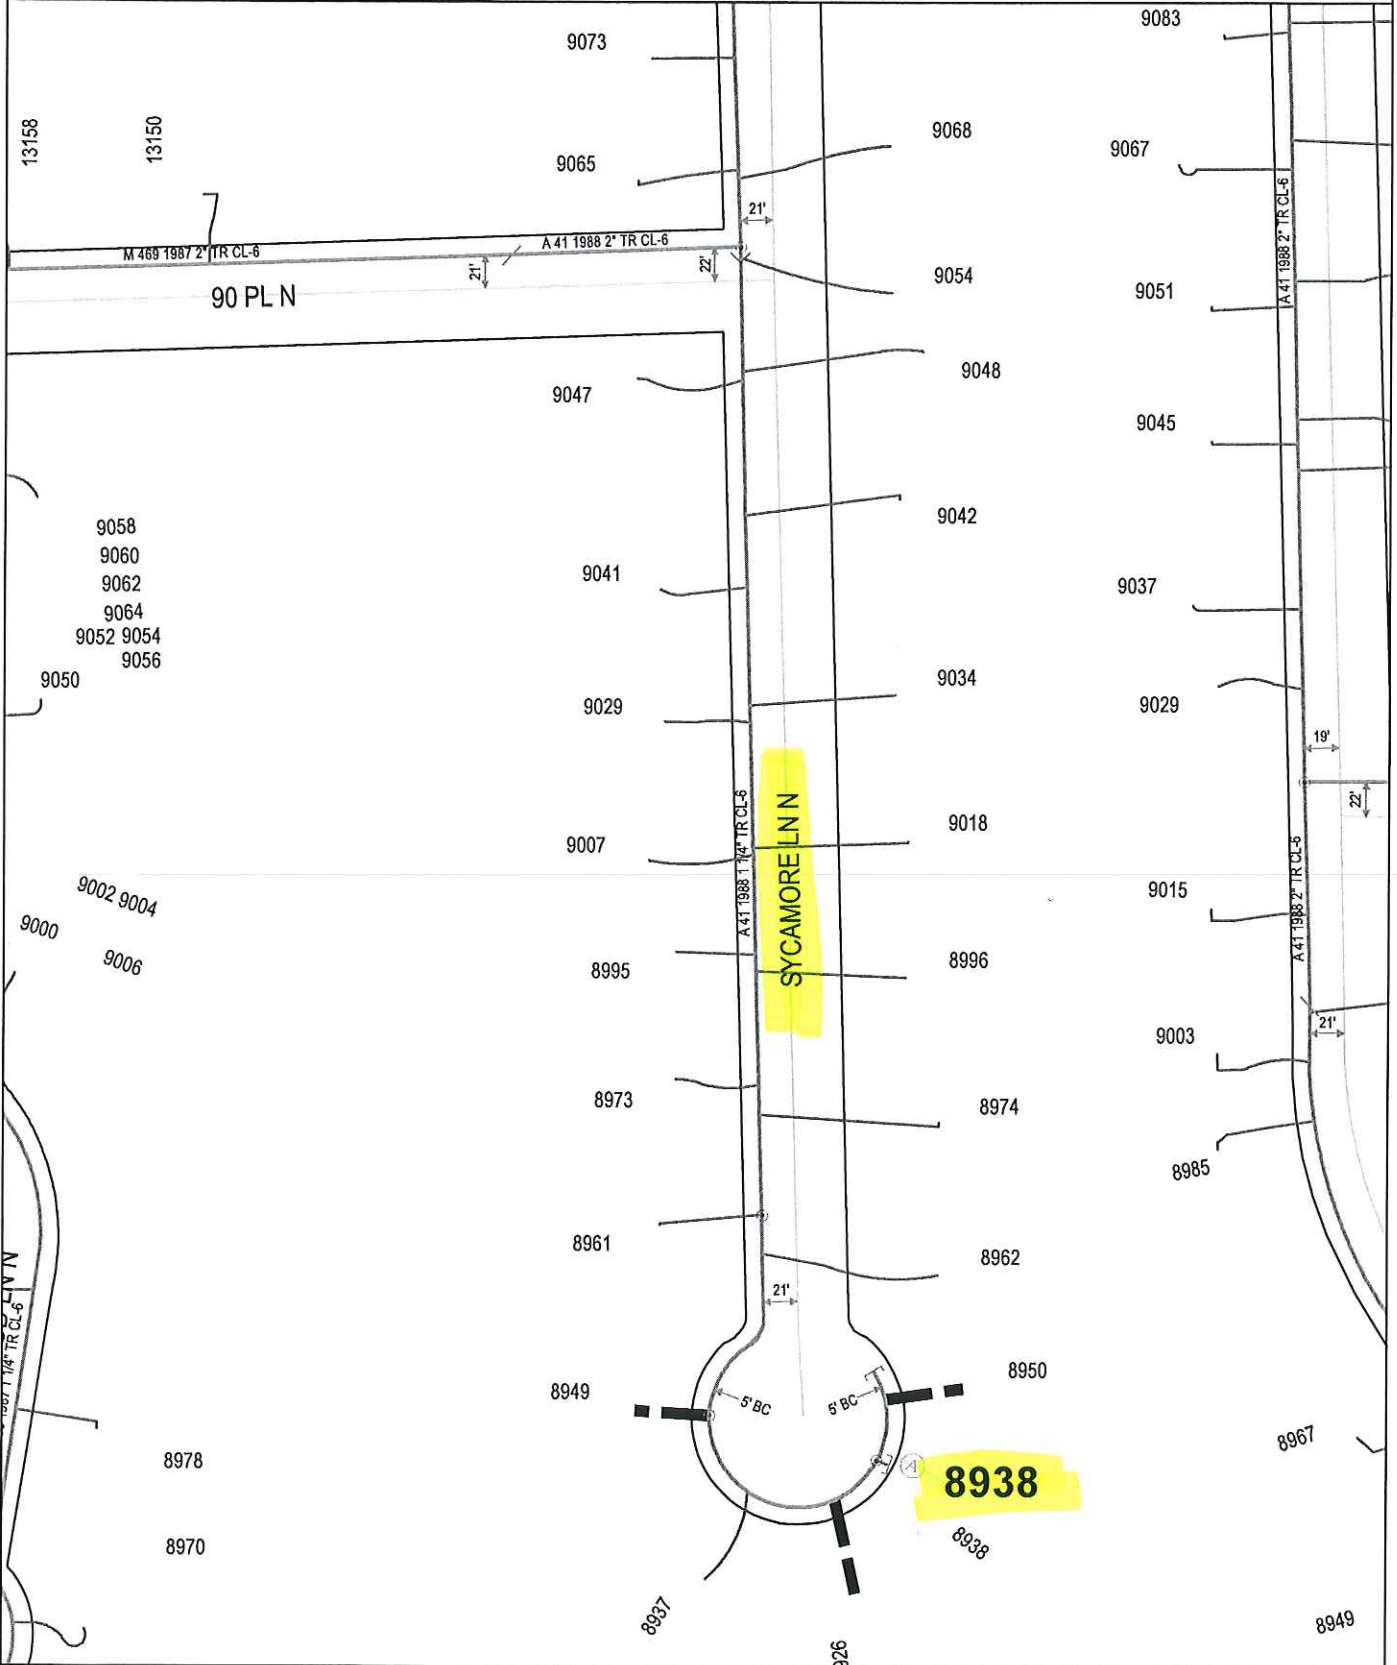

GENERAL LOCATION ONLY. DO NOT USE TO LOCATE FOR EXCAVATION. CALL 1-800-252-1166 FOR ONSITE LOCATIONS AND STAKING.

Plotted by: i221749
Plot Date: 11/3/2016

8938 SYCAMORE LN
MAPLE GROVE

Scale: 1" : 100'
CenterPoint Energy
North