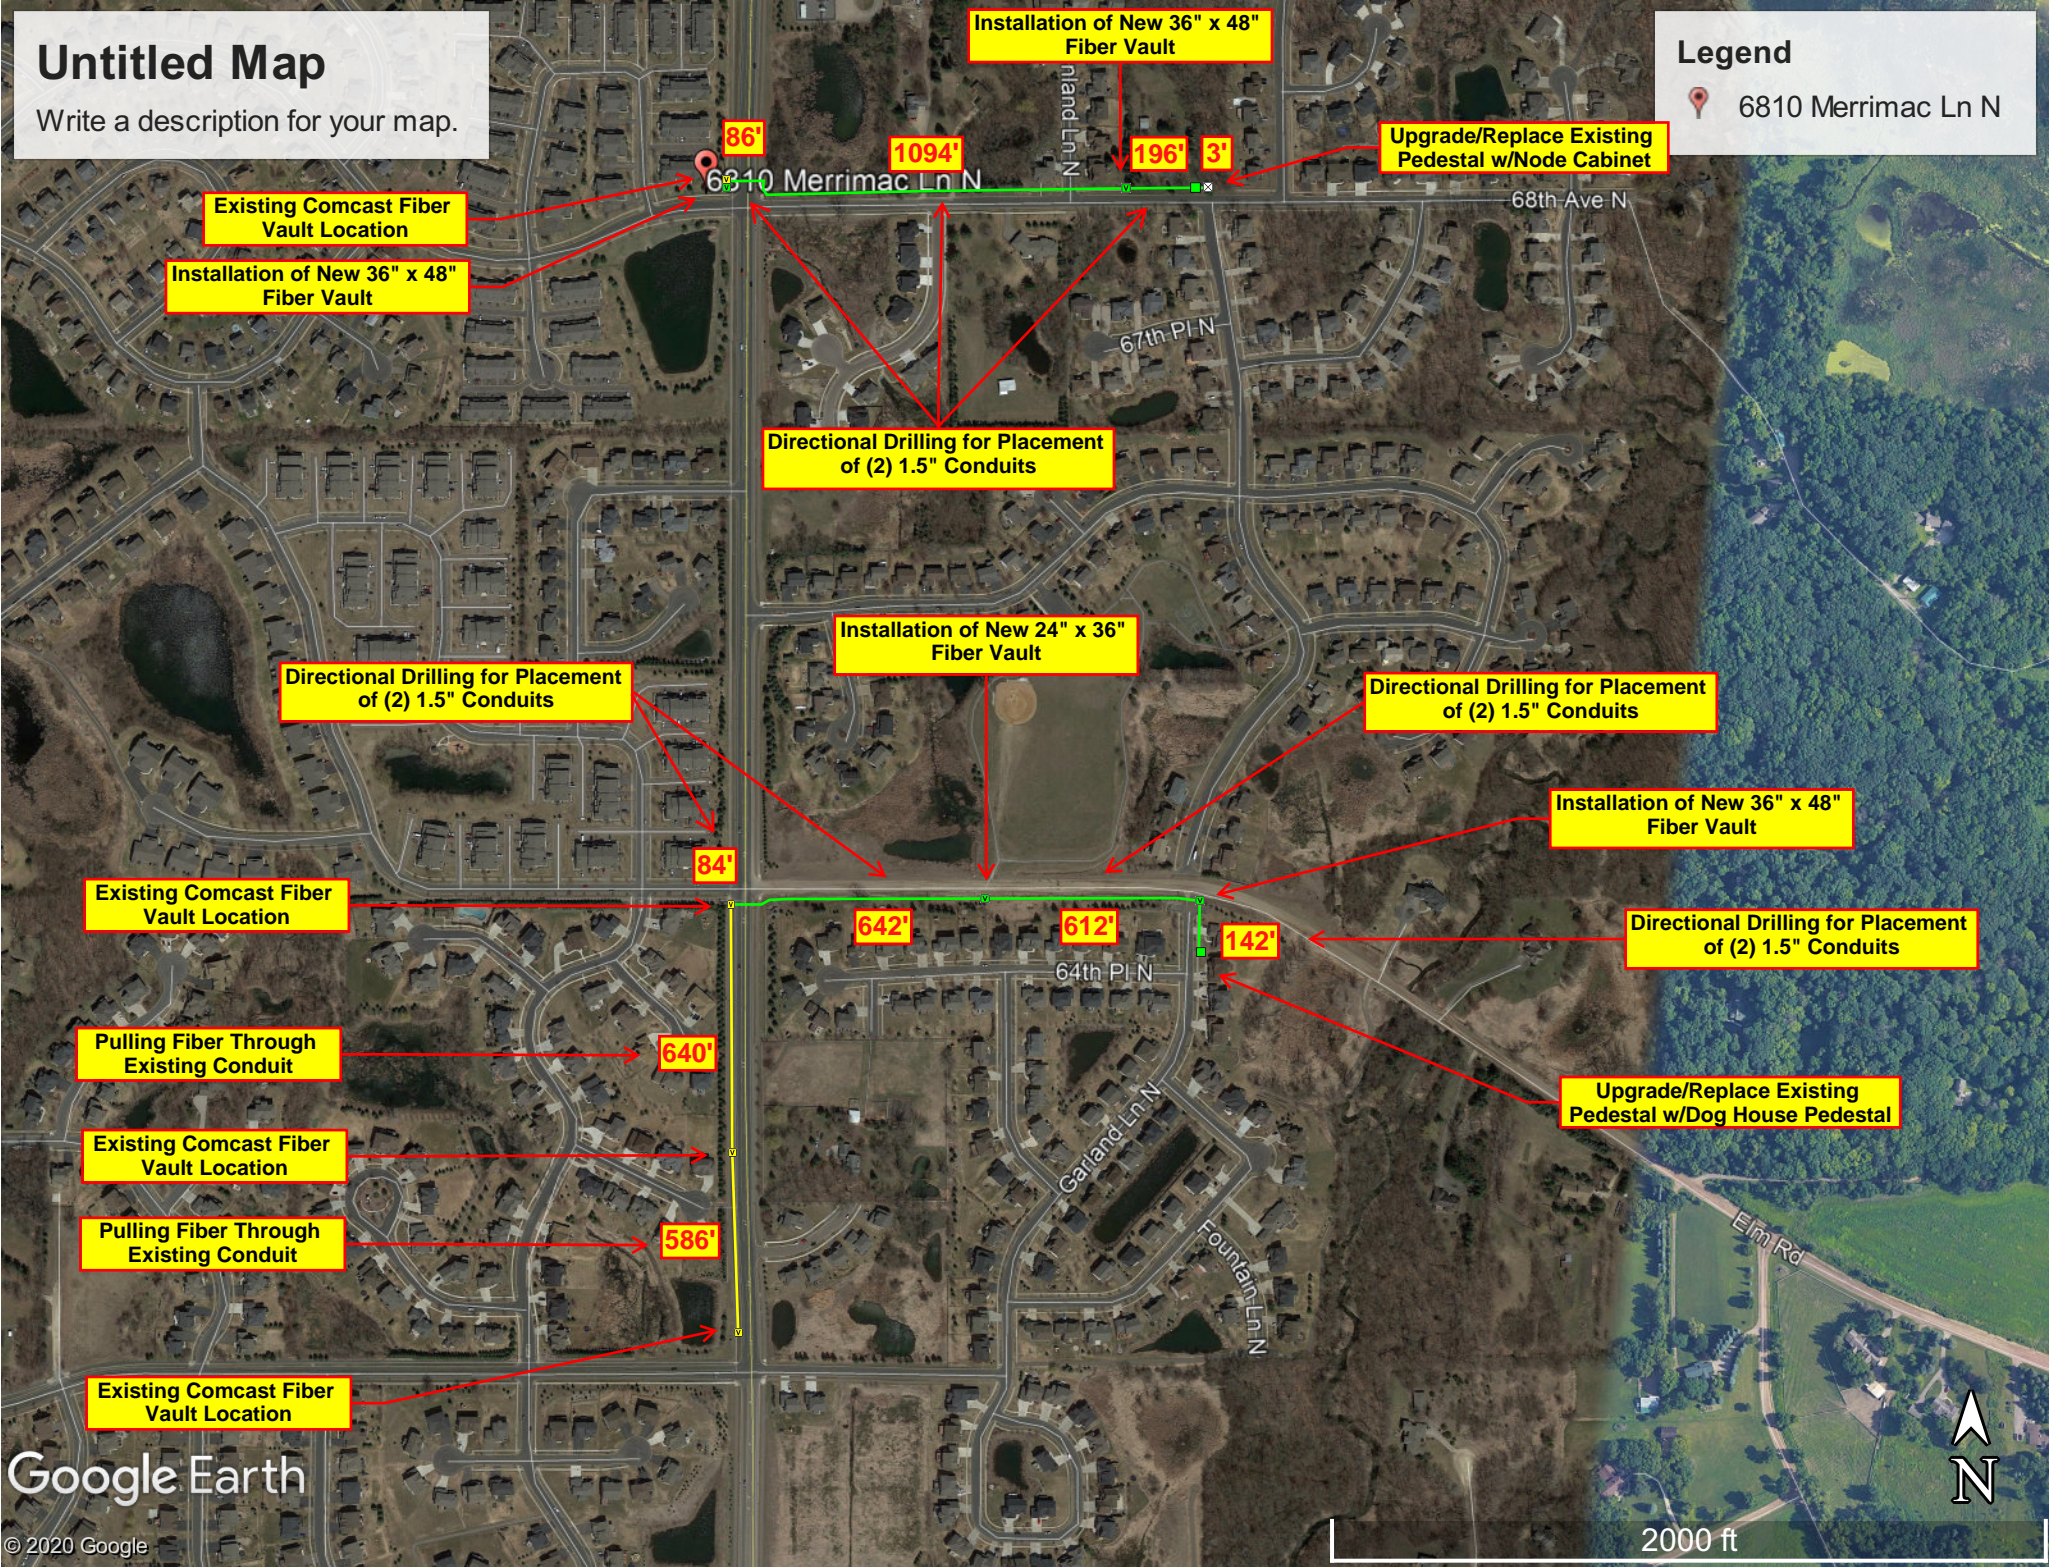

# Untitled Map

Write a description for your map.

## Legend

📍 6810 Merrimac Ln N

Google Earth

© 2020 Google

2000 ft