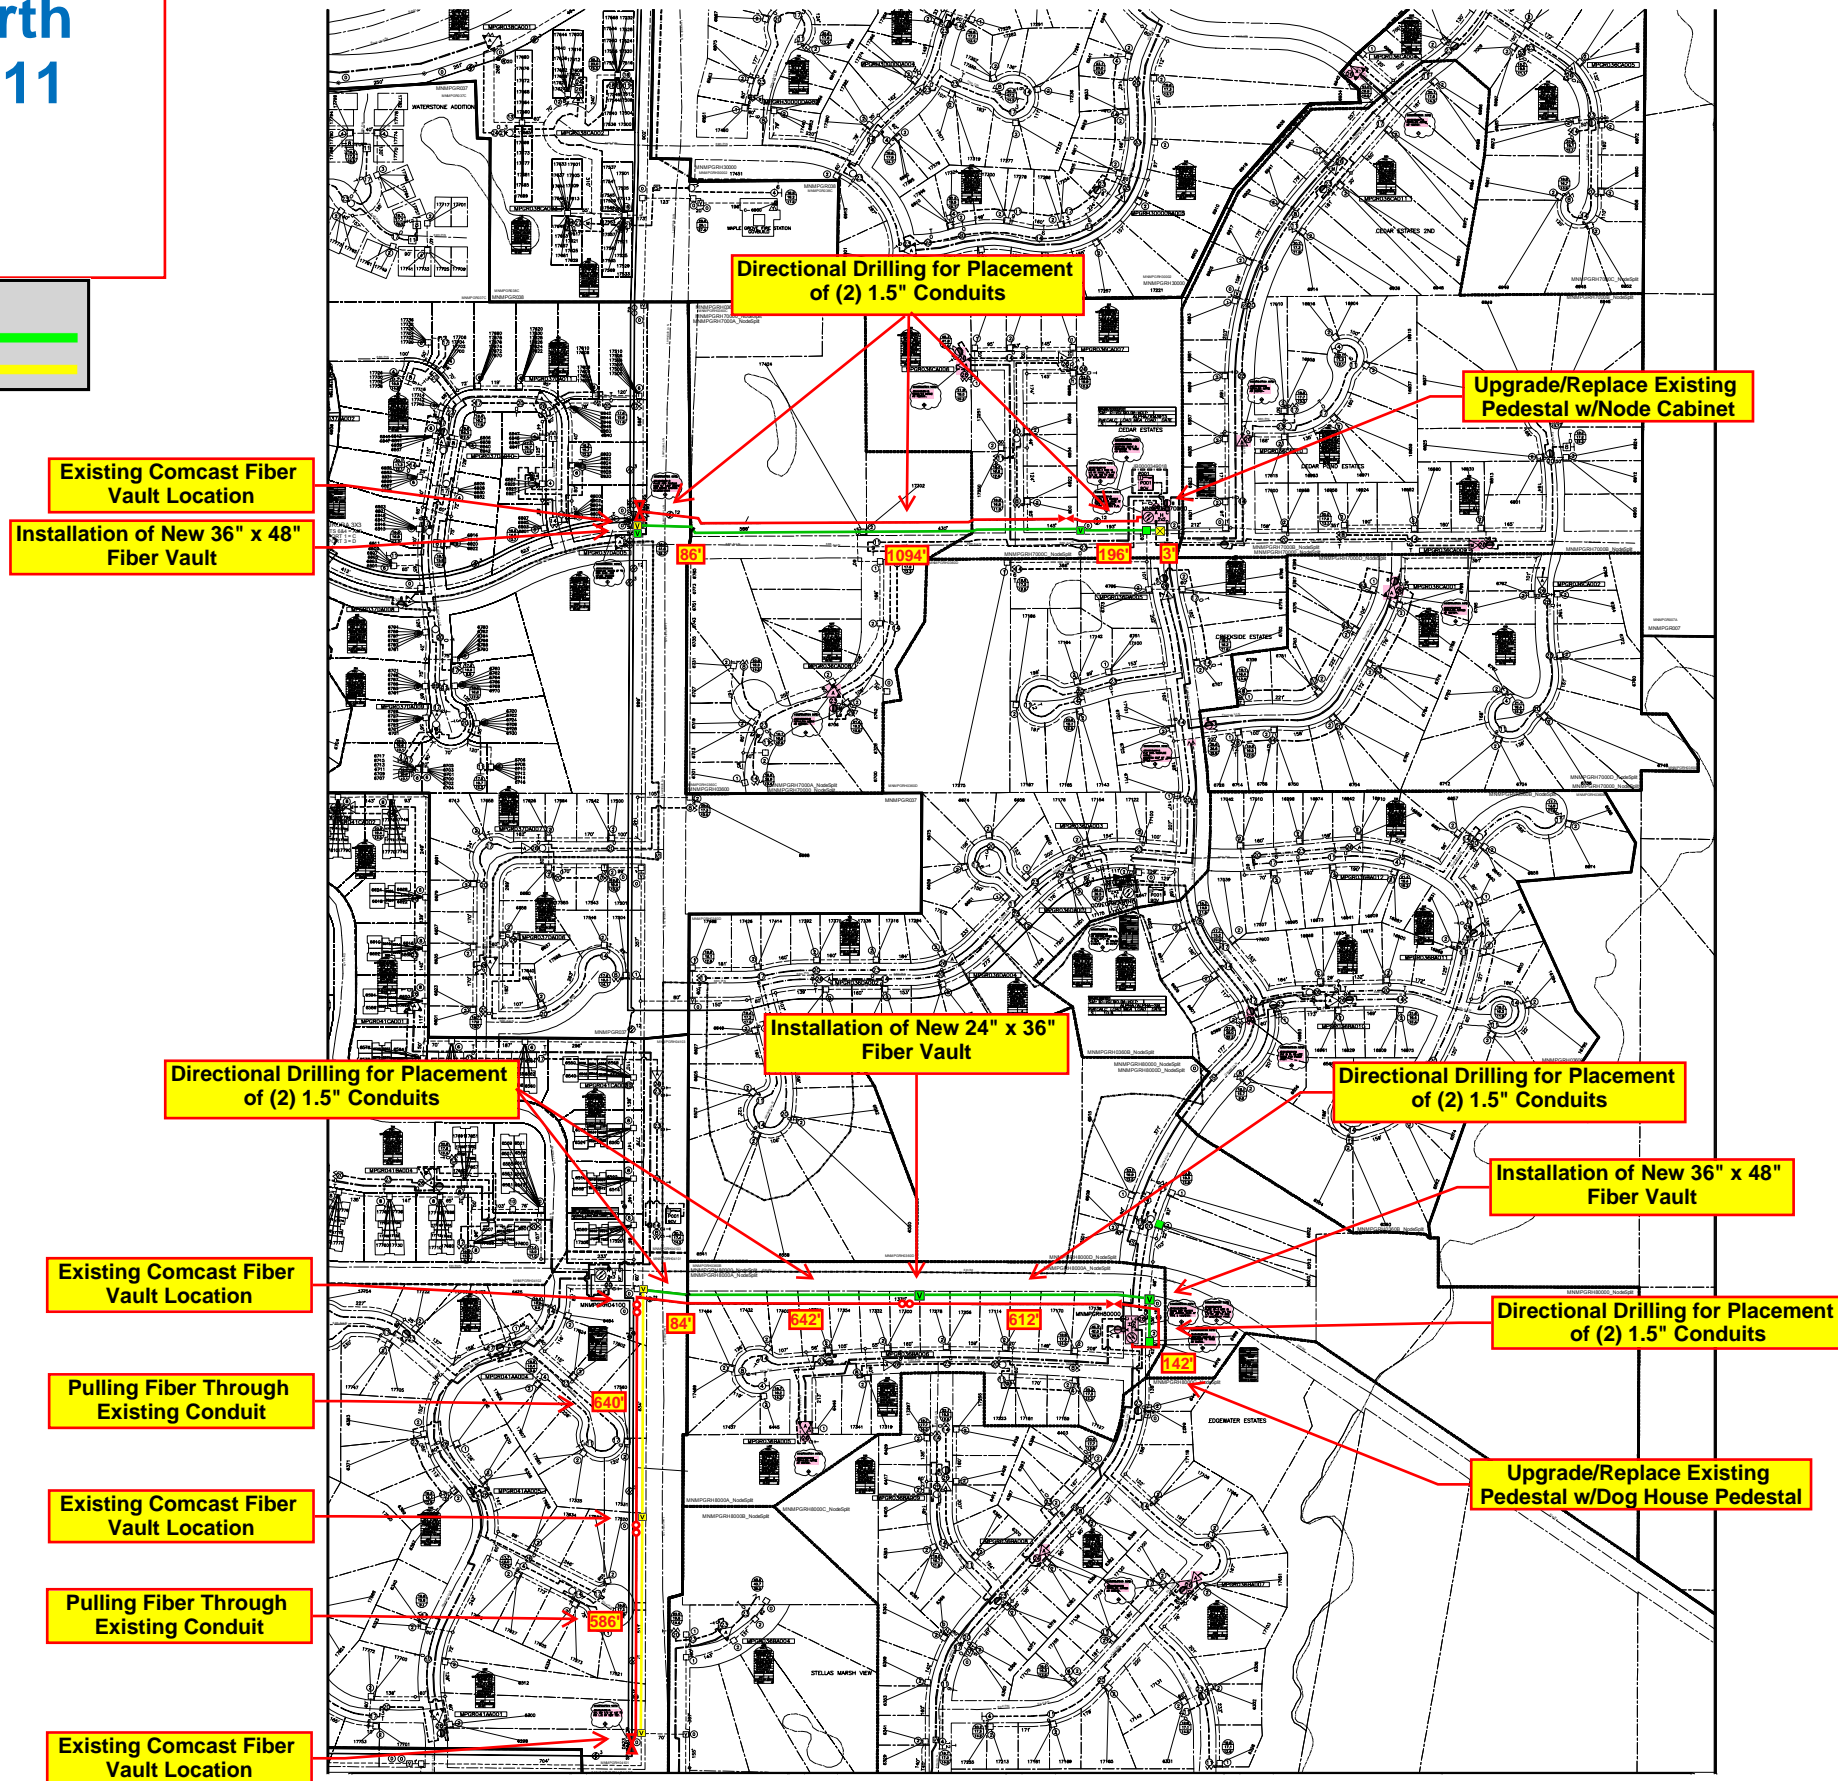

Maple Grove D-A21-1
(Node Segmentation)
17138 64th Pl. North
Maple Grove, 55311
JB0000349018
Node: MNMPGR036
Legacy: D-A21-1

Key
 Green Line = New Placement
 Yellow Line = Existing Plant

Existing Comcast Fiber Vault Location
 Installation of New 36" x 48" Fiber Vault

Directional Drilling for Placement of (2) 1.5" Conduits

Upgrade/Replace Existing Pedestal w/Node Cabinet

Directional Drilling for Placement of (2) 1.5" Conduits

Installation of New 24" x 36" Fiber Vault

Directional Drilling for Placement of (2) 1.5" Conduits

Installation of New 36" x 48" Fiber Vault

Existing Comcast Fiber Vault Location

Pulling Fiber Through Existing Conduit

Directional Drilling for Placement of (2) 1.5" Conduits

Existing Comcast Fiber Vault Location

Pulling Fiber Through Existing Conduit

Upgrade/Replace Existing Pedestal w/Dog House Pedestal

Existing Comcast Fiber Vault Location