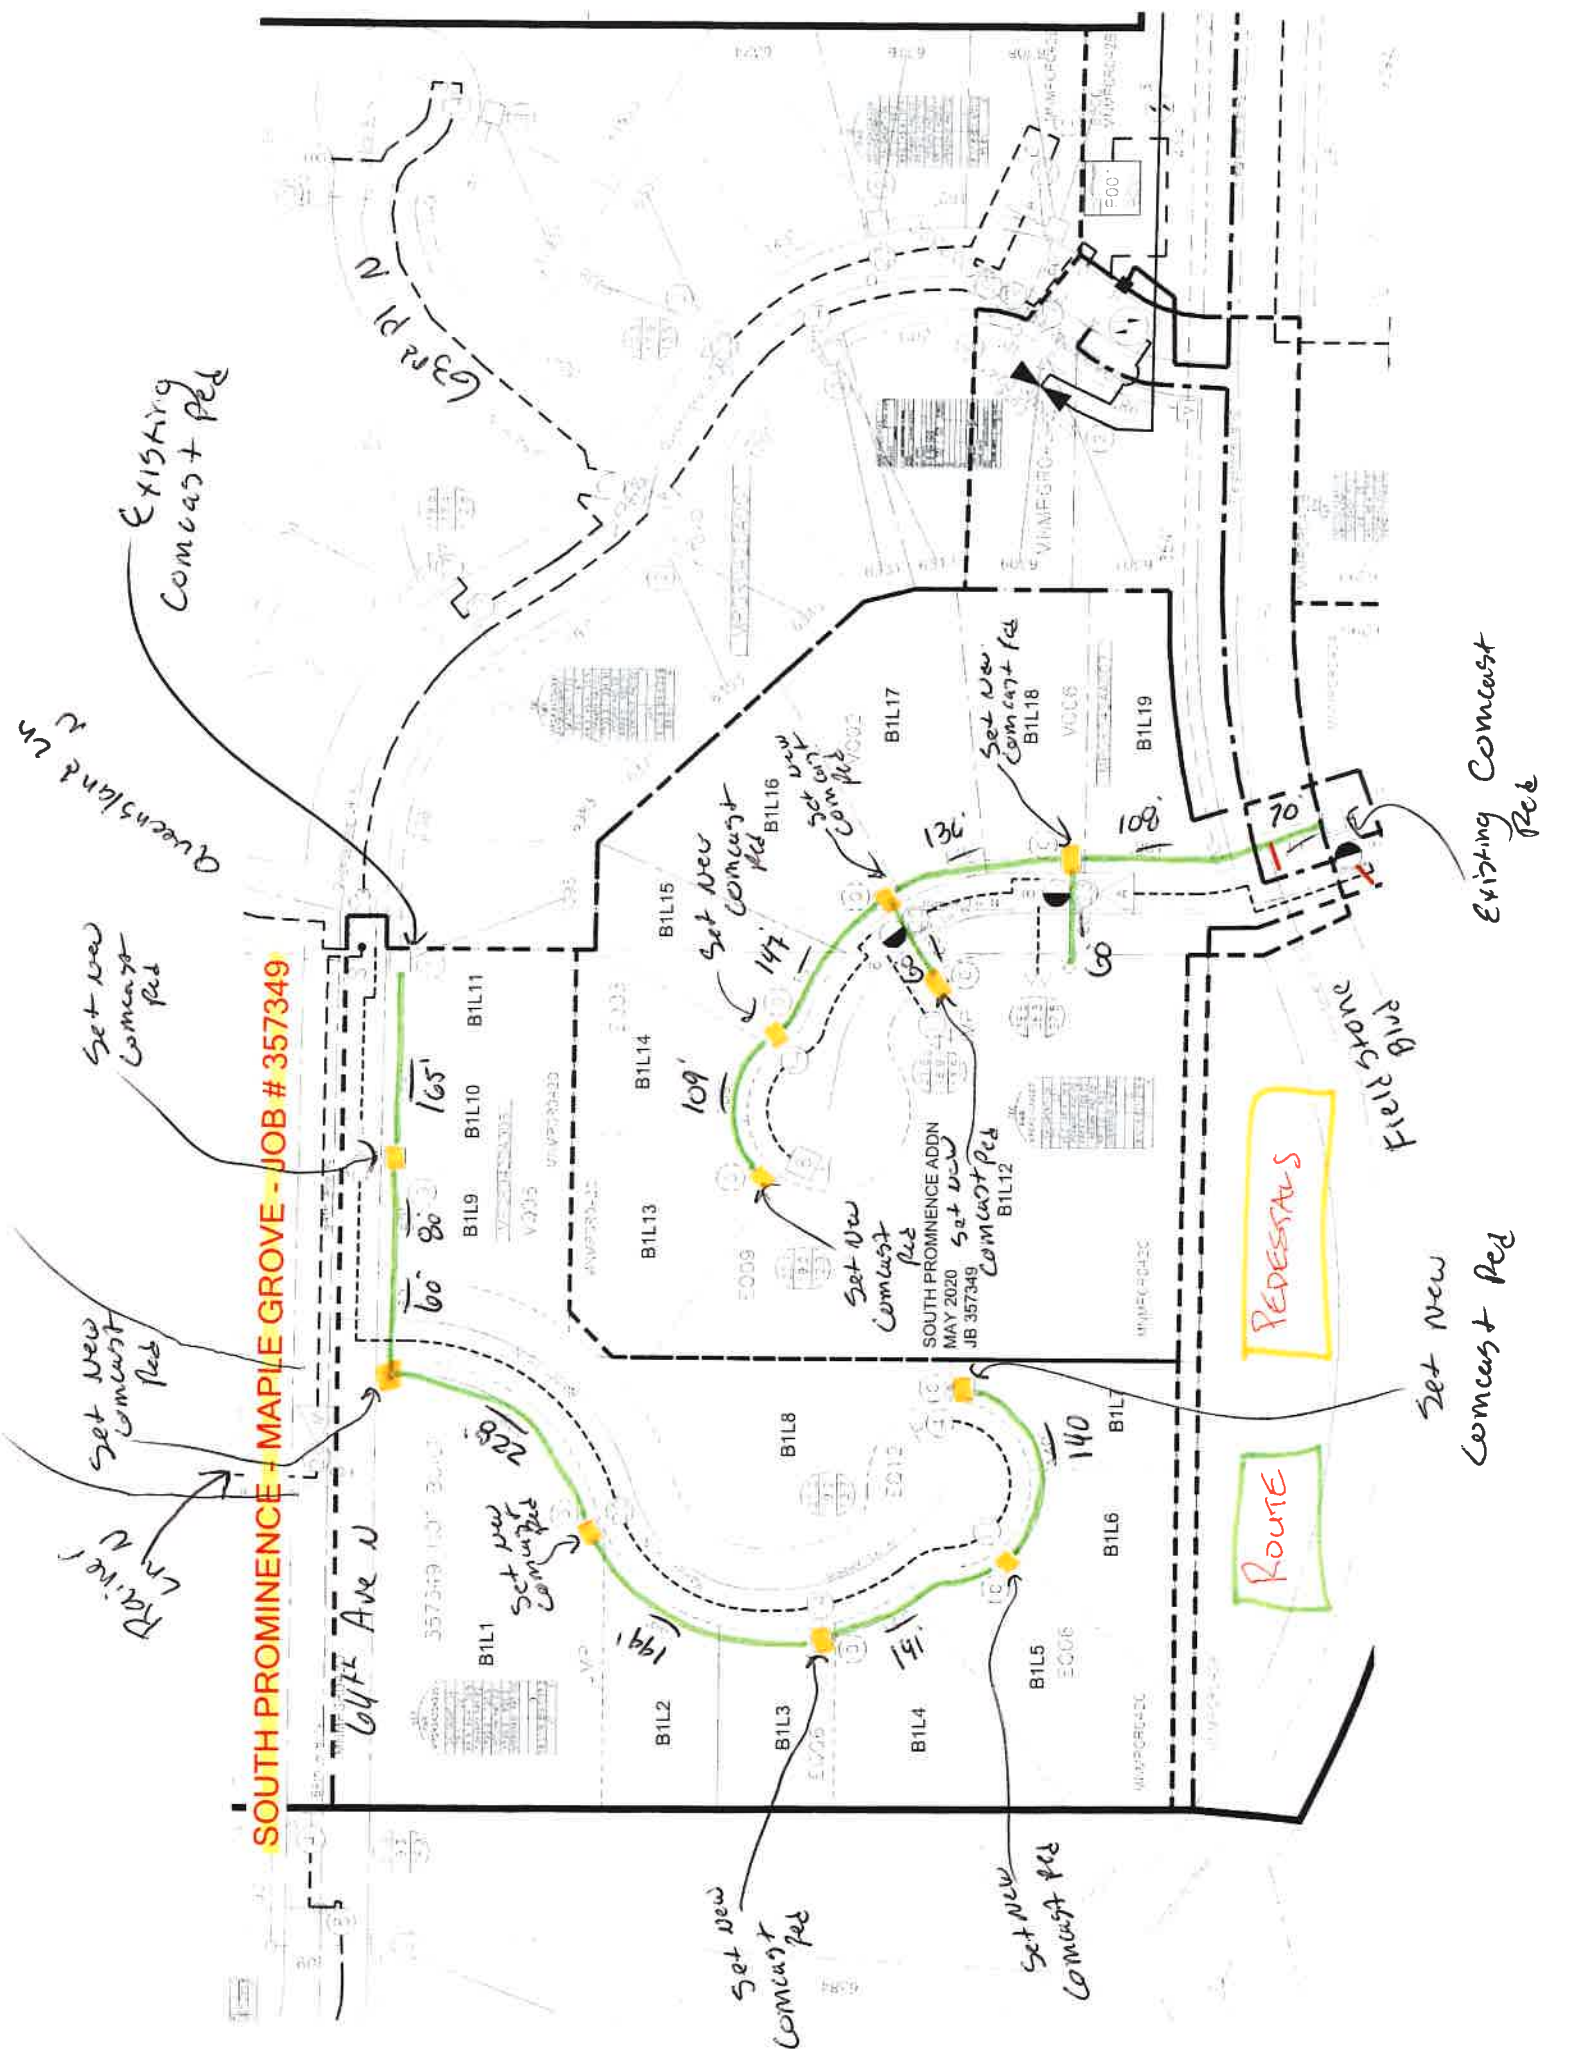

SOUTH PROMINENCE - MAPLE GROVE - JOB # 357349

Existing Comcast Ped

Questions in

Set New Comcast Ped

Set New Comcast Ped

Raise in

Set New Comcast Ped

Set New Comcast Ped

Set New Comcast Ped

Set New Comcast Ped

Existing Comcast Ped

ROUTE

PEDESTALS