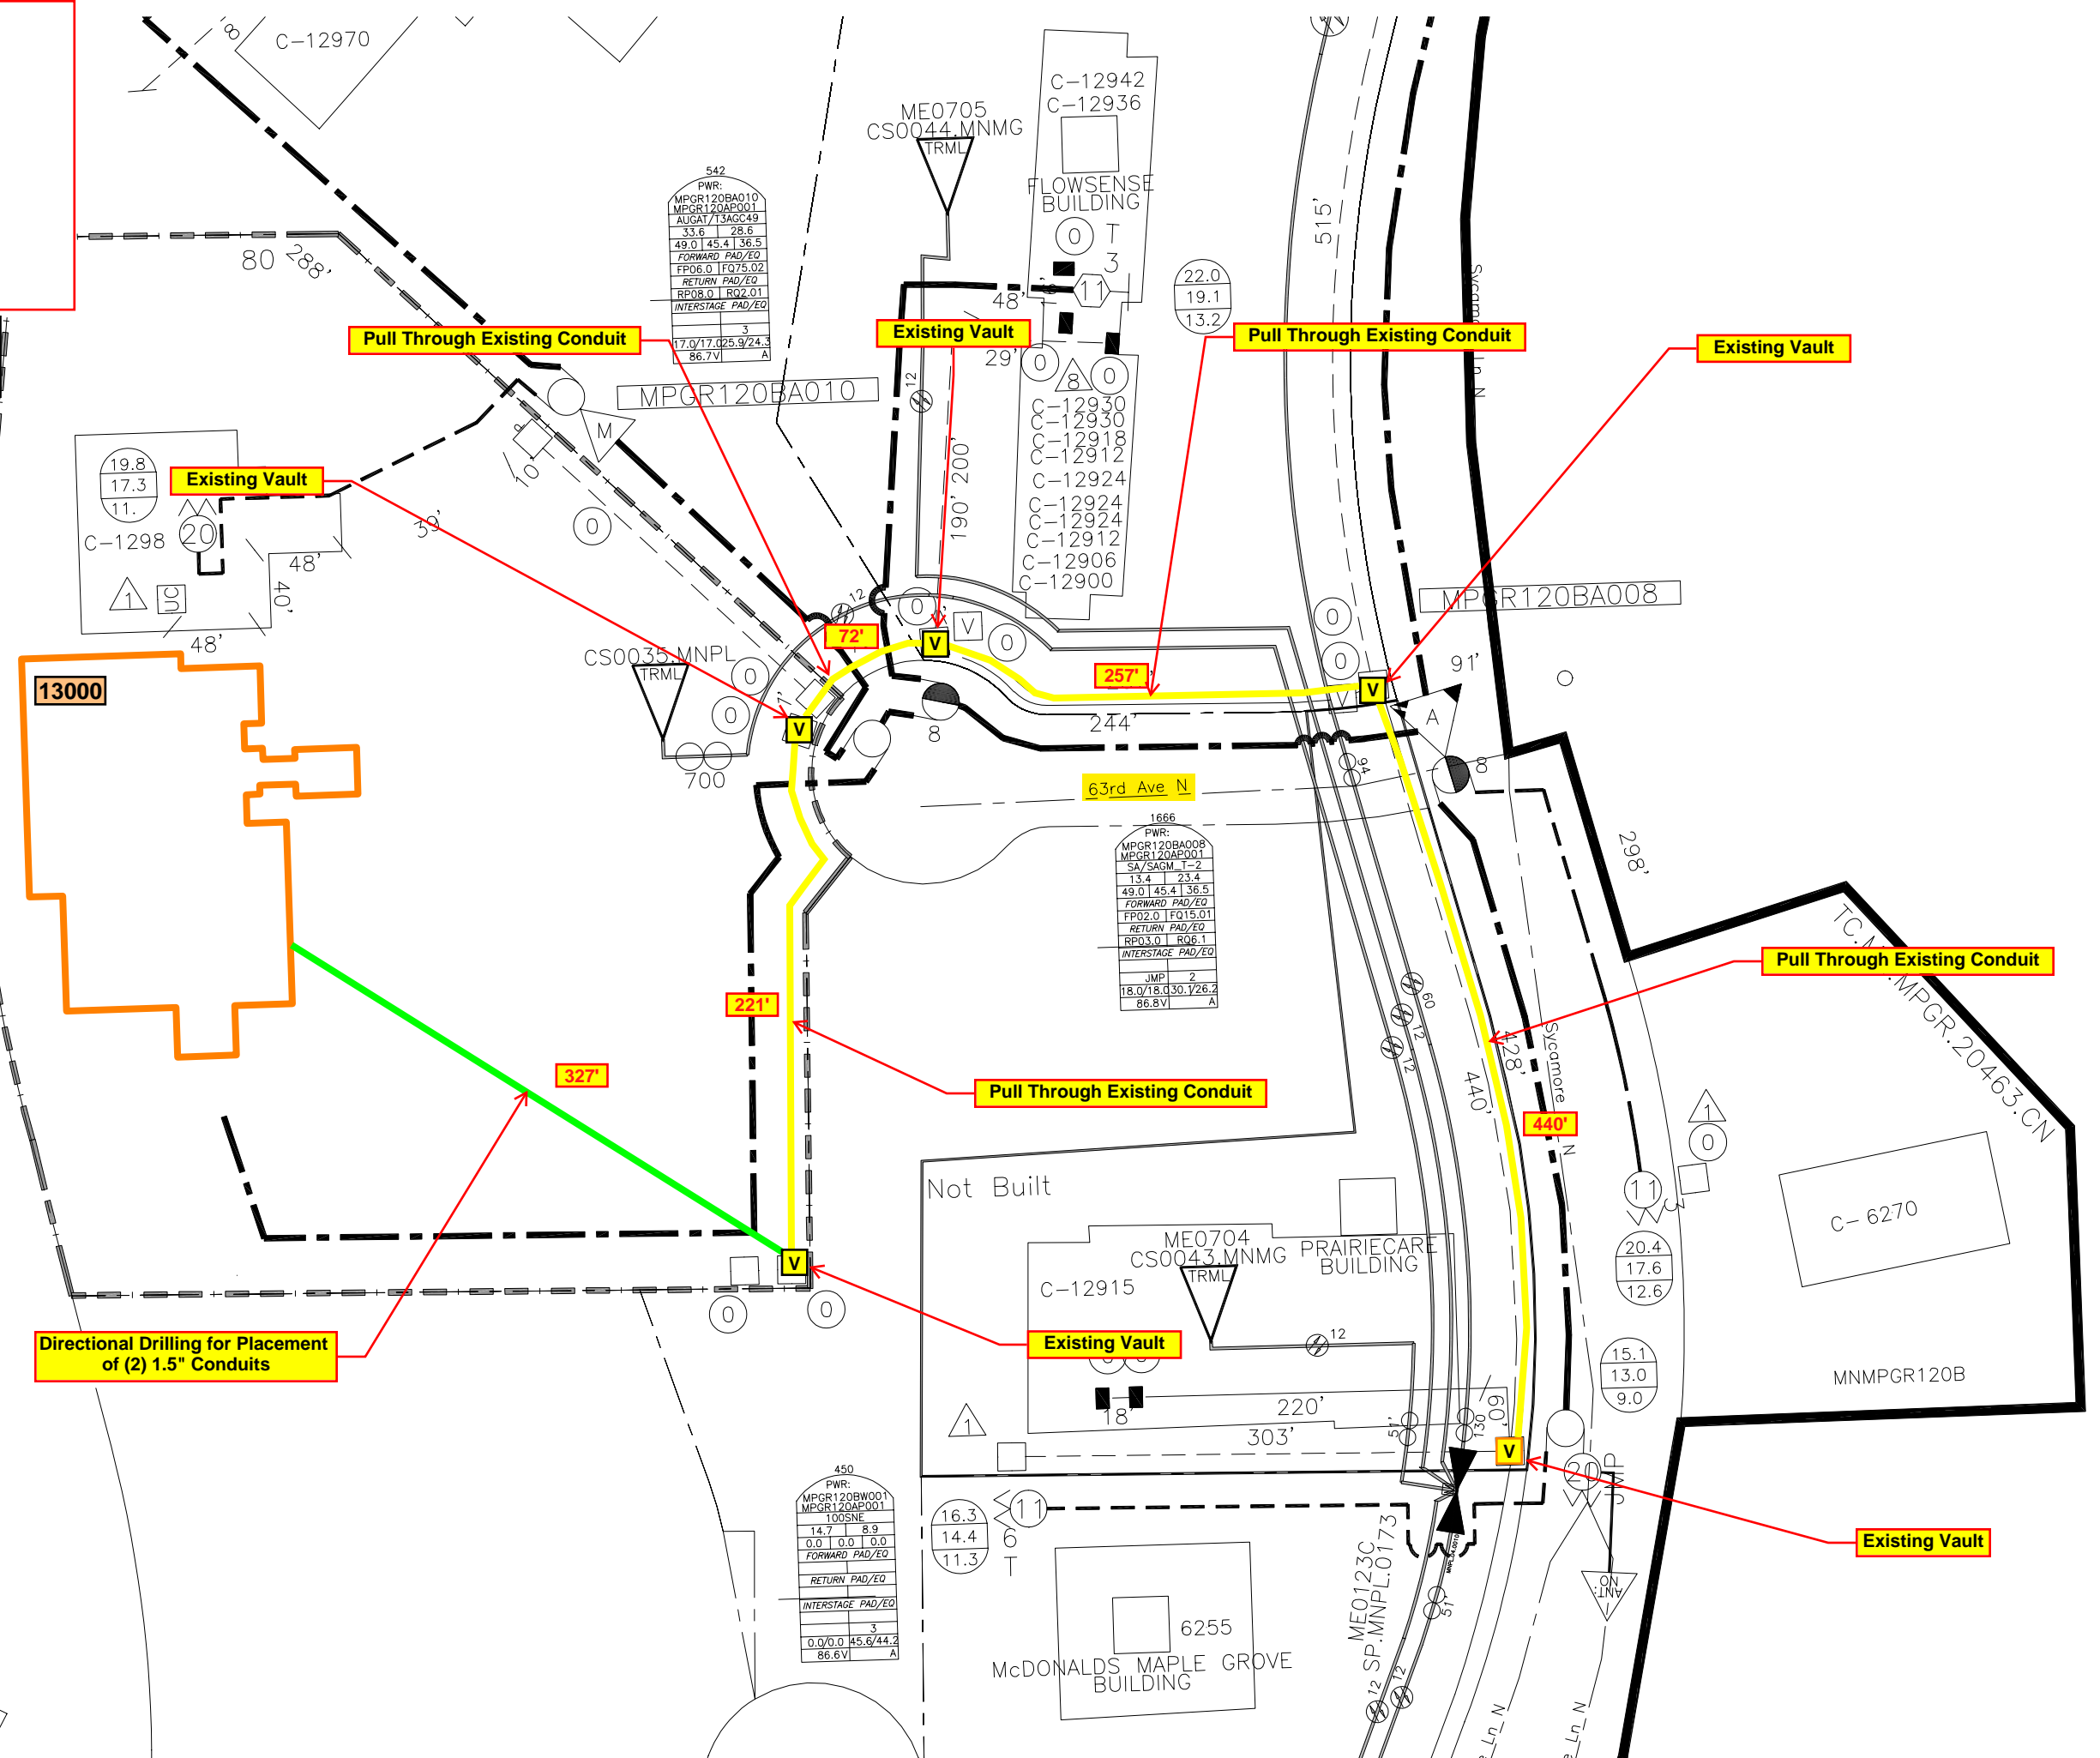

Passion Church
13000 63rd Ave. N
Maple Grove, 55369
JB0000327700
Node: MNMPGR120
Legacy: D-B12-1

Key
Green Line = New Placement
Yellow Line = Existing Plant

542	
PWR: MPGR120BA010	
MPGR120AP001	
AUGAT / T3AGG49	
33.6	28.6
49.0	45.4
FORWARD PAD/EO	
FP06.0	FP05.02
RETURN PAD/EO	
RP08.0	RQ2.01
INTERSTAGE PAD/EO	
3	
17.0	17.025.9
24.3	86.7V
A	

1666	
PWR: MPGR120BA008	
MPGR120AP001	
SA/SAGM T-2	
13.4	23.4
49.0	45.4
FORWARD PAD/EO	
FP02.0	FP15.01
RETURN PAD/EO	
RP03.0	RQ6.1
INTERSTAGE PAD/EO	
2	
18.0	18.030.1
26.2	86.8V
A	

450	
PWR: MPGR120BWO01	
MPGR120AP001	
100SNE	
14.7	8.9
0.0	0.0
FORWARD PAD/EO	
RETURN PAD/EO	
INTERSTAGE PAD/EO	
3	
0.0	0.0
45.6	44.2
86.6V	A