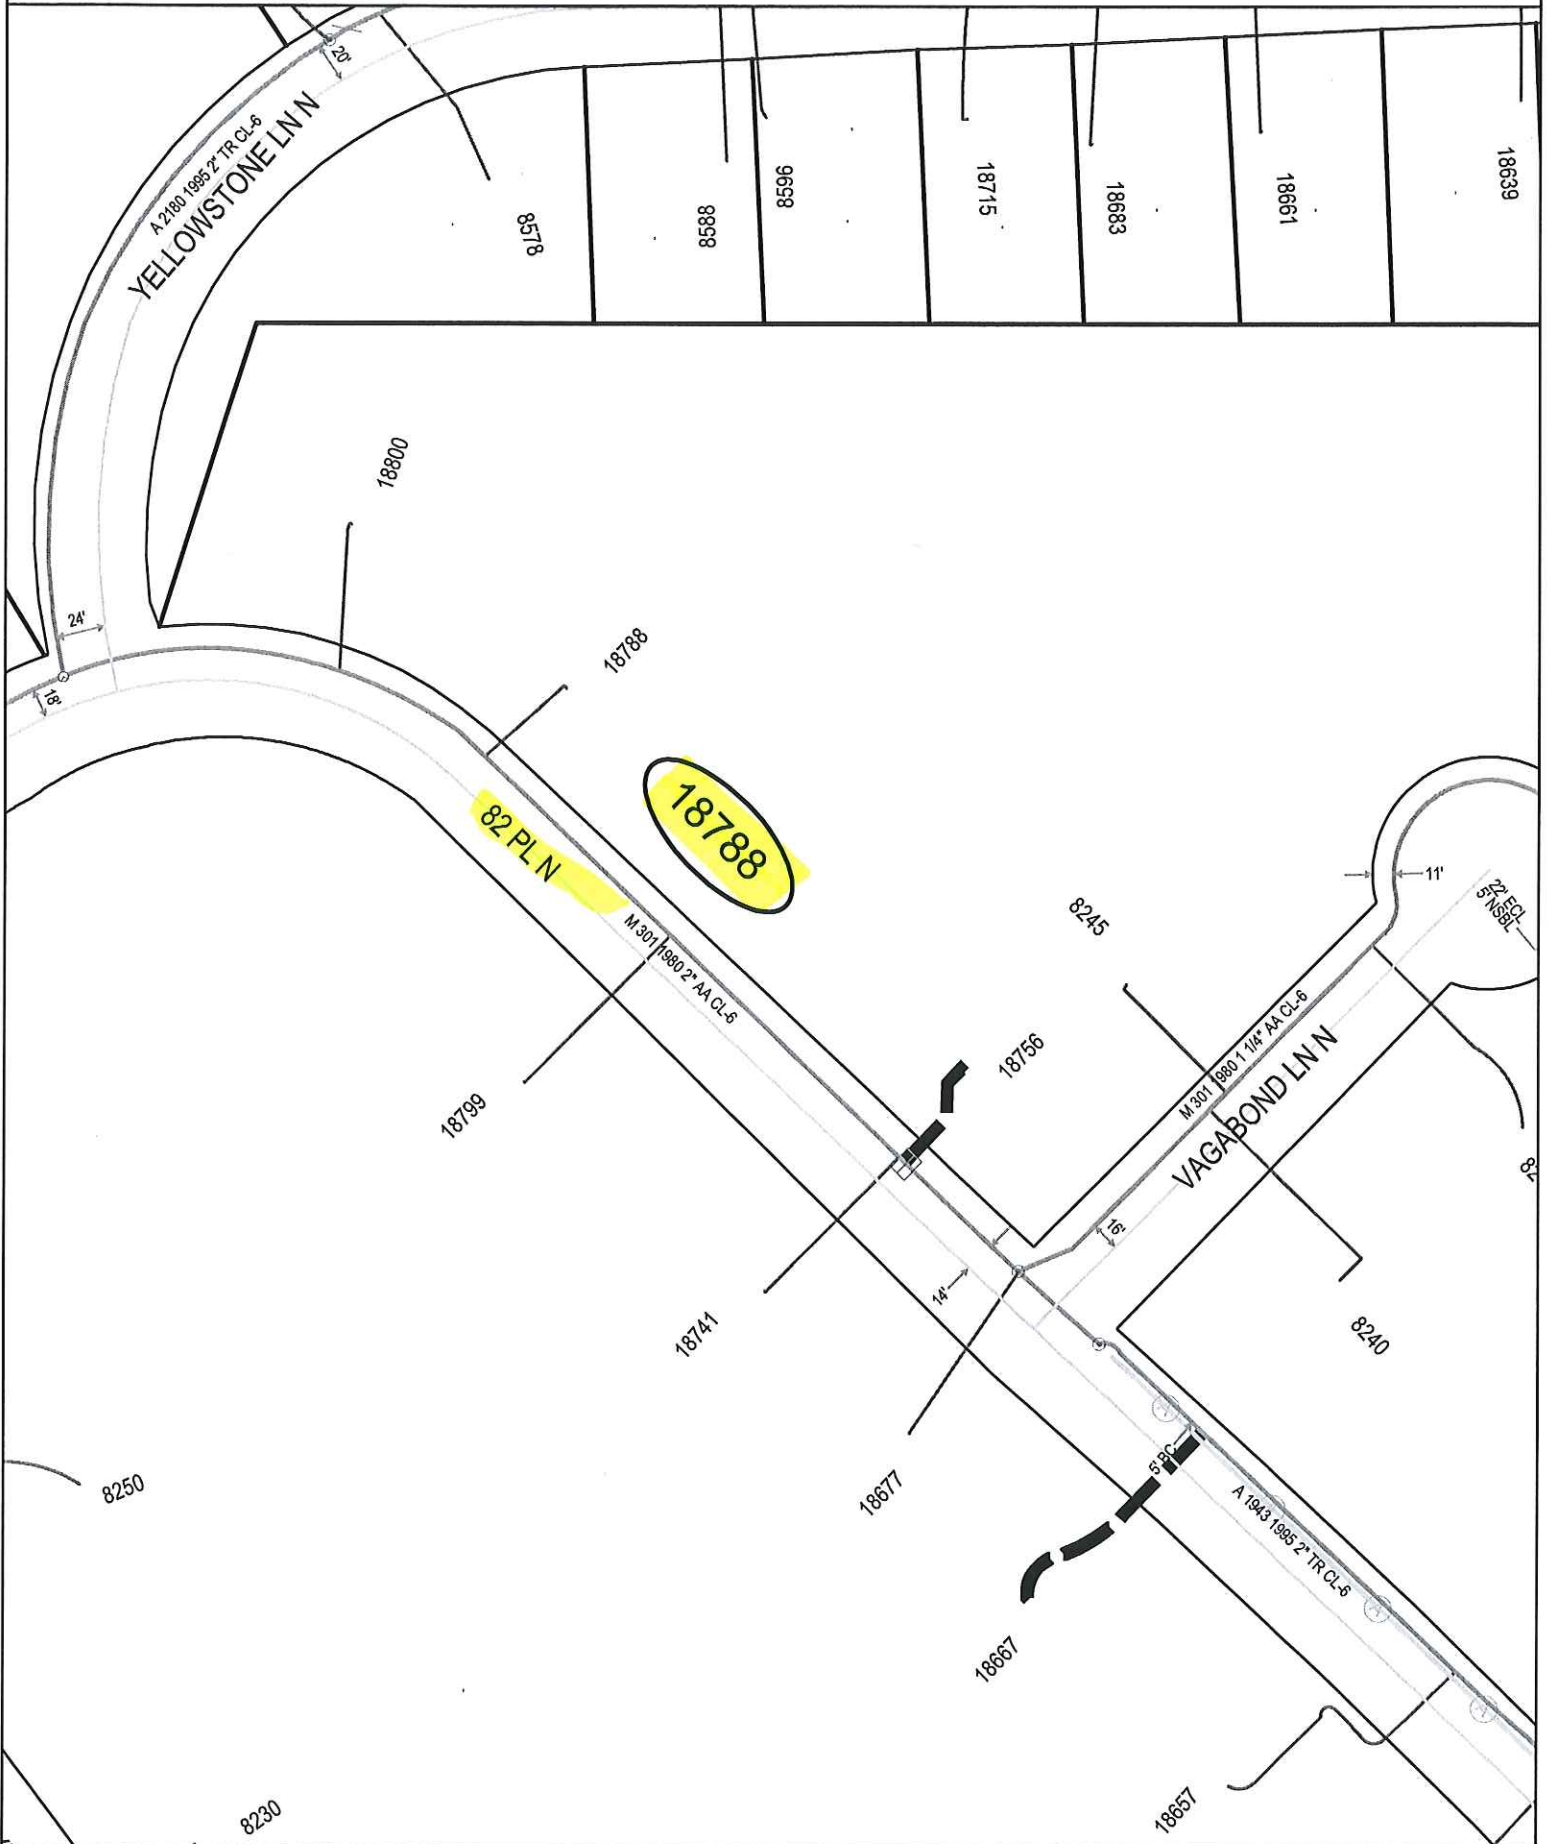

GENERAL LOCATION ONLY. DO NOT USE TO LOCATE FOR EXCAVATION. CALL 1-800-252-1166 FOR ONSITE LOCATIONS AND STAKING.

Plotted by: I222371

Plot Date: 10/24/2016

18788 82 PL N - Garage
MAPLE GROVE

Scale: 1" : 100'