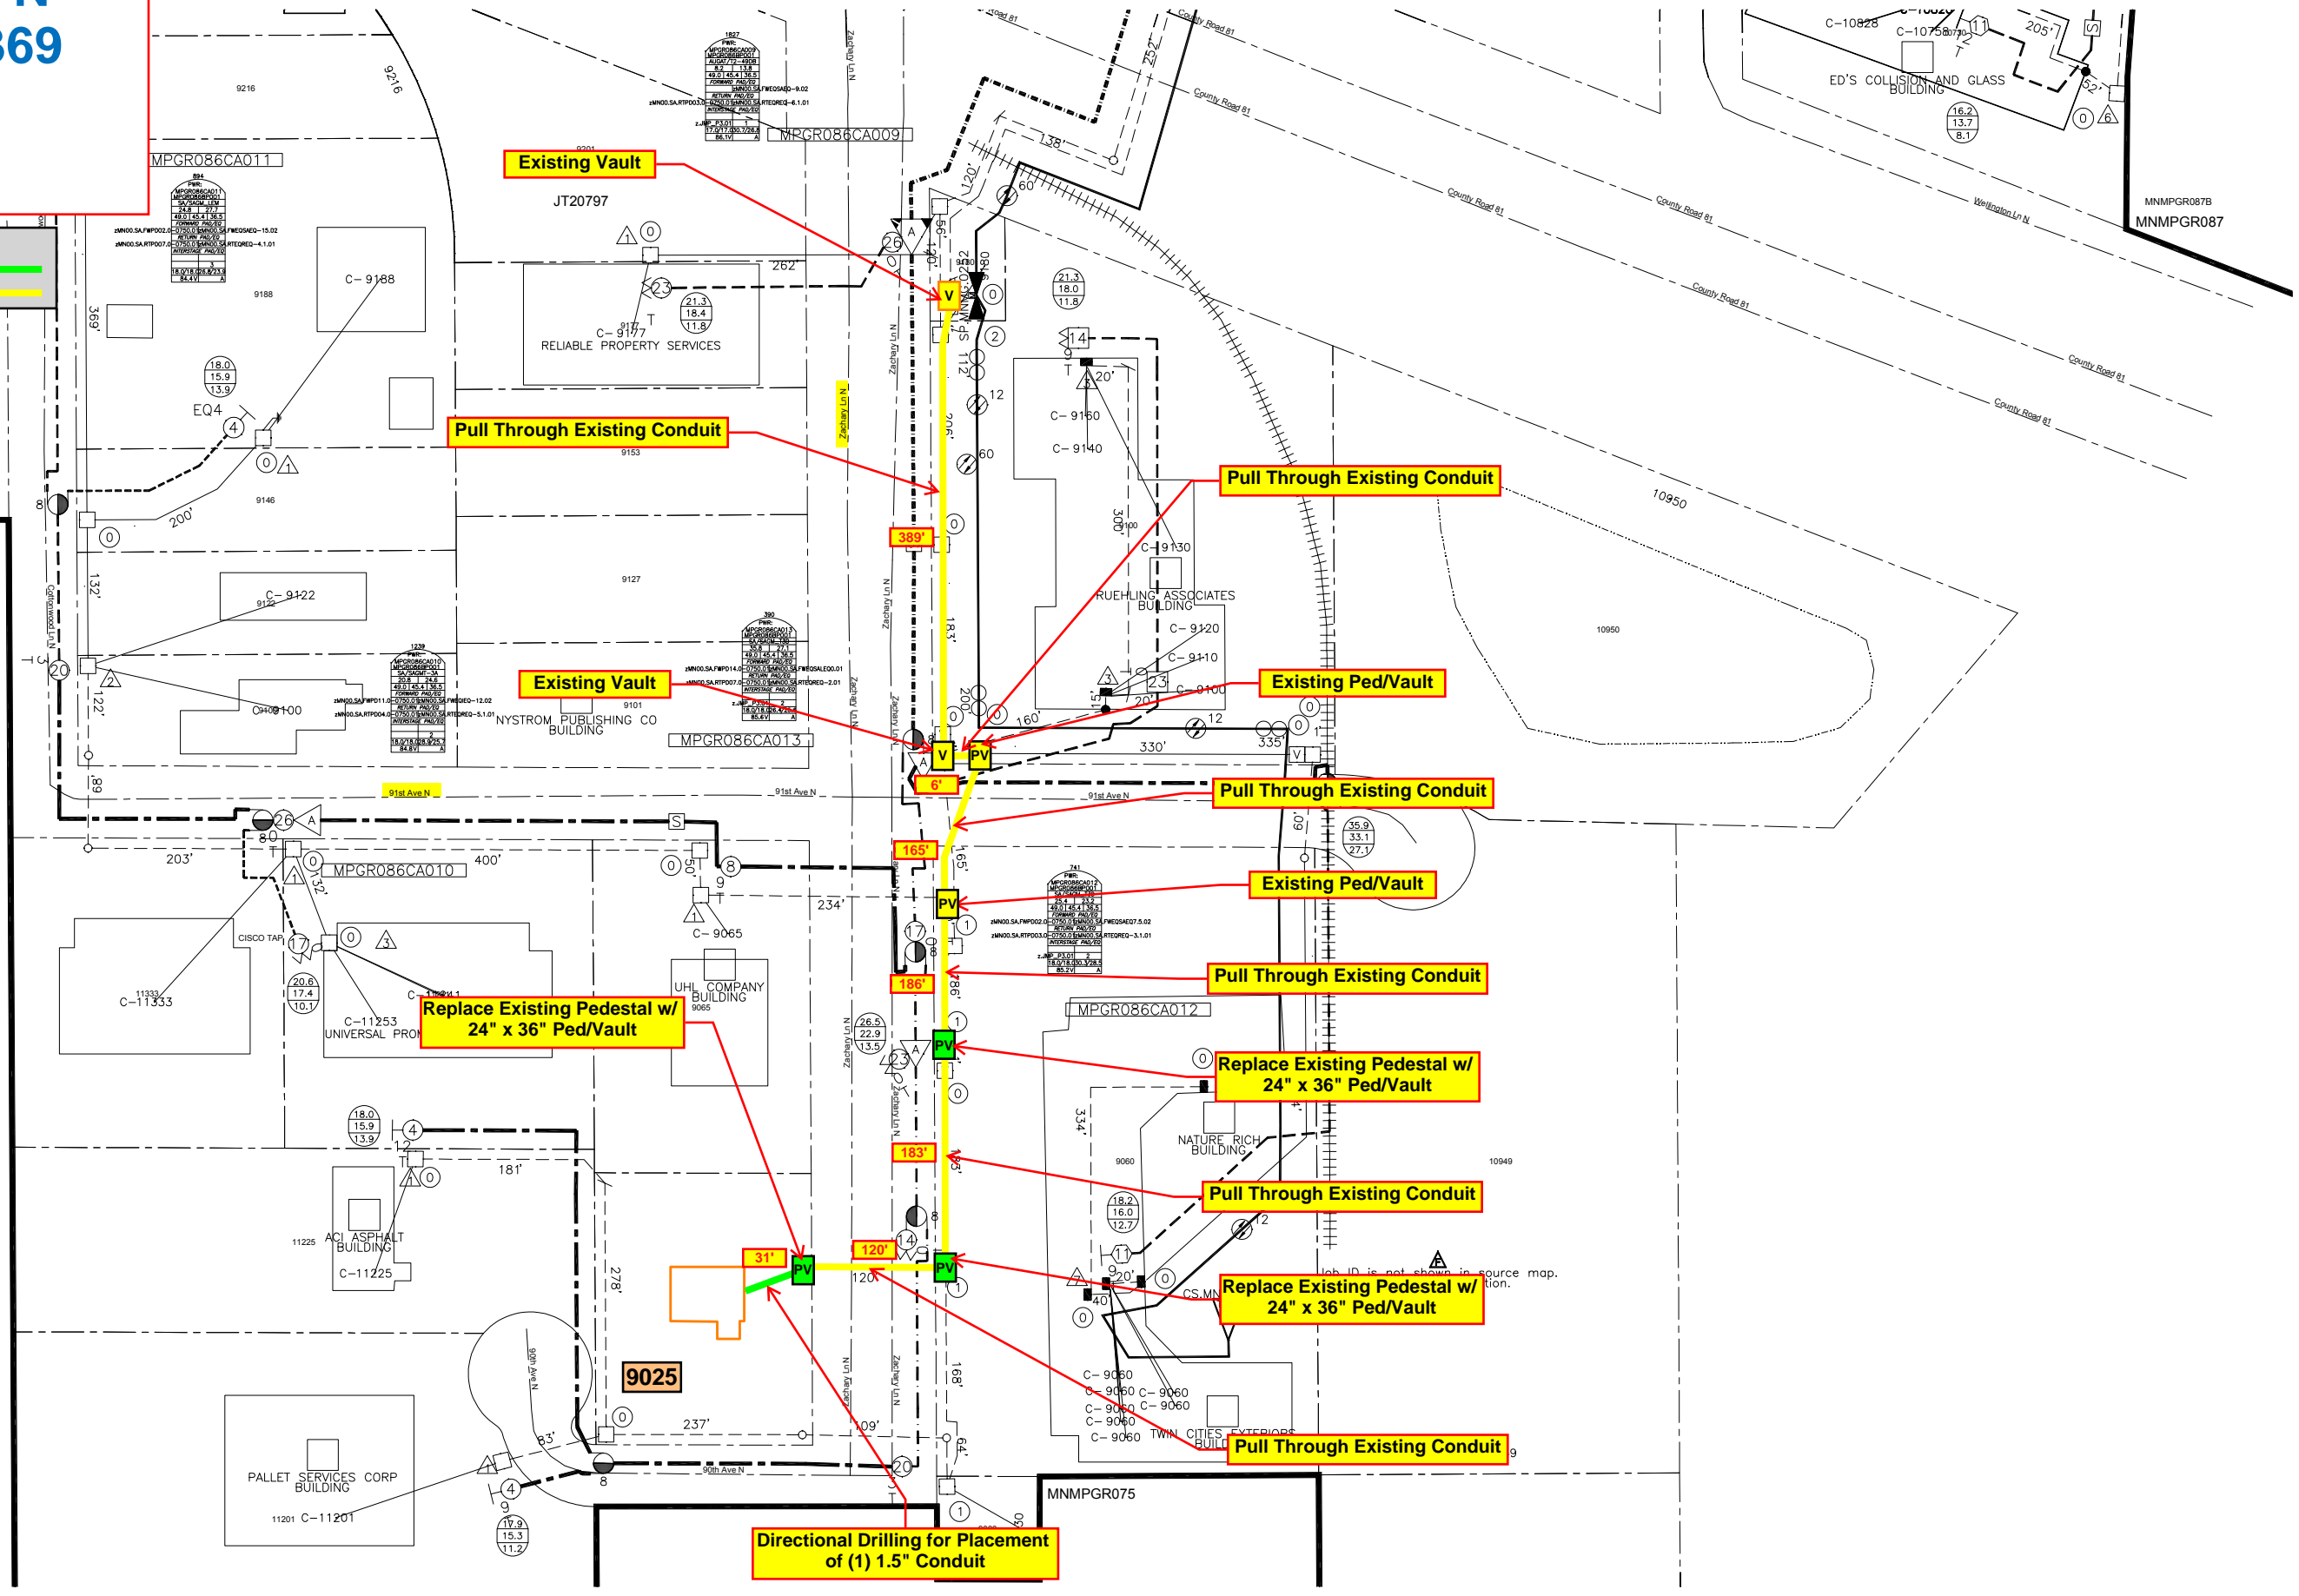

European Metal Recycling
9025 Zachary Ln N
Maple Grove, 55369
JB0000291550
Node: MNMPGR086
Legacy: D-C14-1

Key
Green Line = New Placement
Yellow Line = Existing Plant

Existing Vault

Pull Through Existing Conduit

Pull Through Existing Conduit

Existing Vault

Existing Ped/Vault

Pull Through Existing Conduit

Existing Ped/Vault

Replace Existing Pedestal w/
24" x 36" Ped/Vault

Pull Through Existing Conduit

Replace Existing Pedestal w/
24" x 36" Ped/Vault

Pull Through Existing Conduit

Replace Existing Pedestal w/
24" x 36" Ped/Vault

Pull Through Existing Conduit

Directional Drilling for Placement
of (1) 1.5" Conduit

9025

MNMPGR075
MNMPGR075B

MNMPGR087B
MNMPGR087