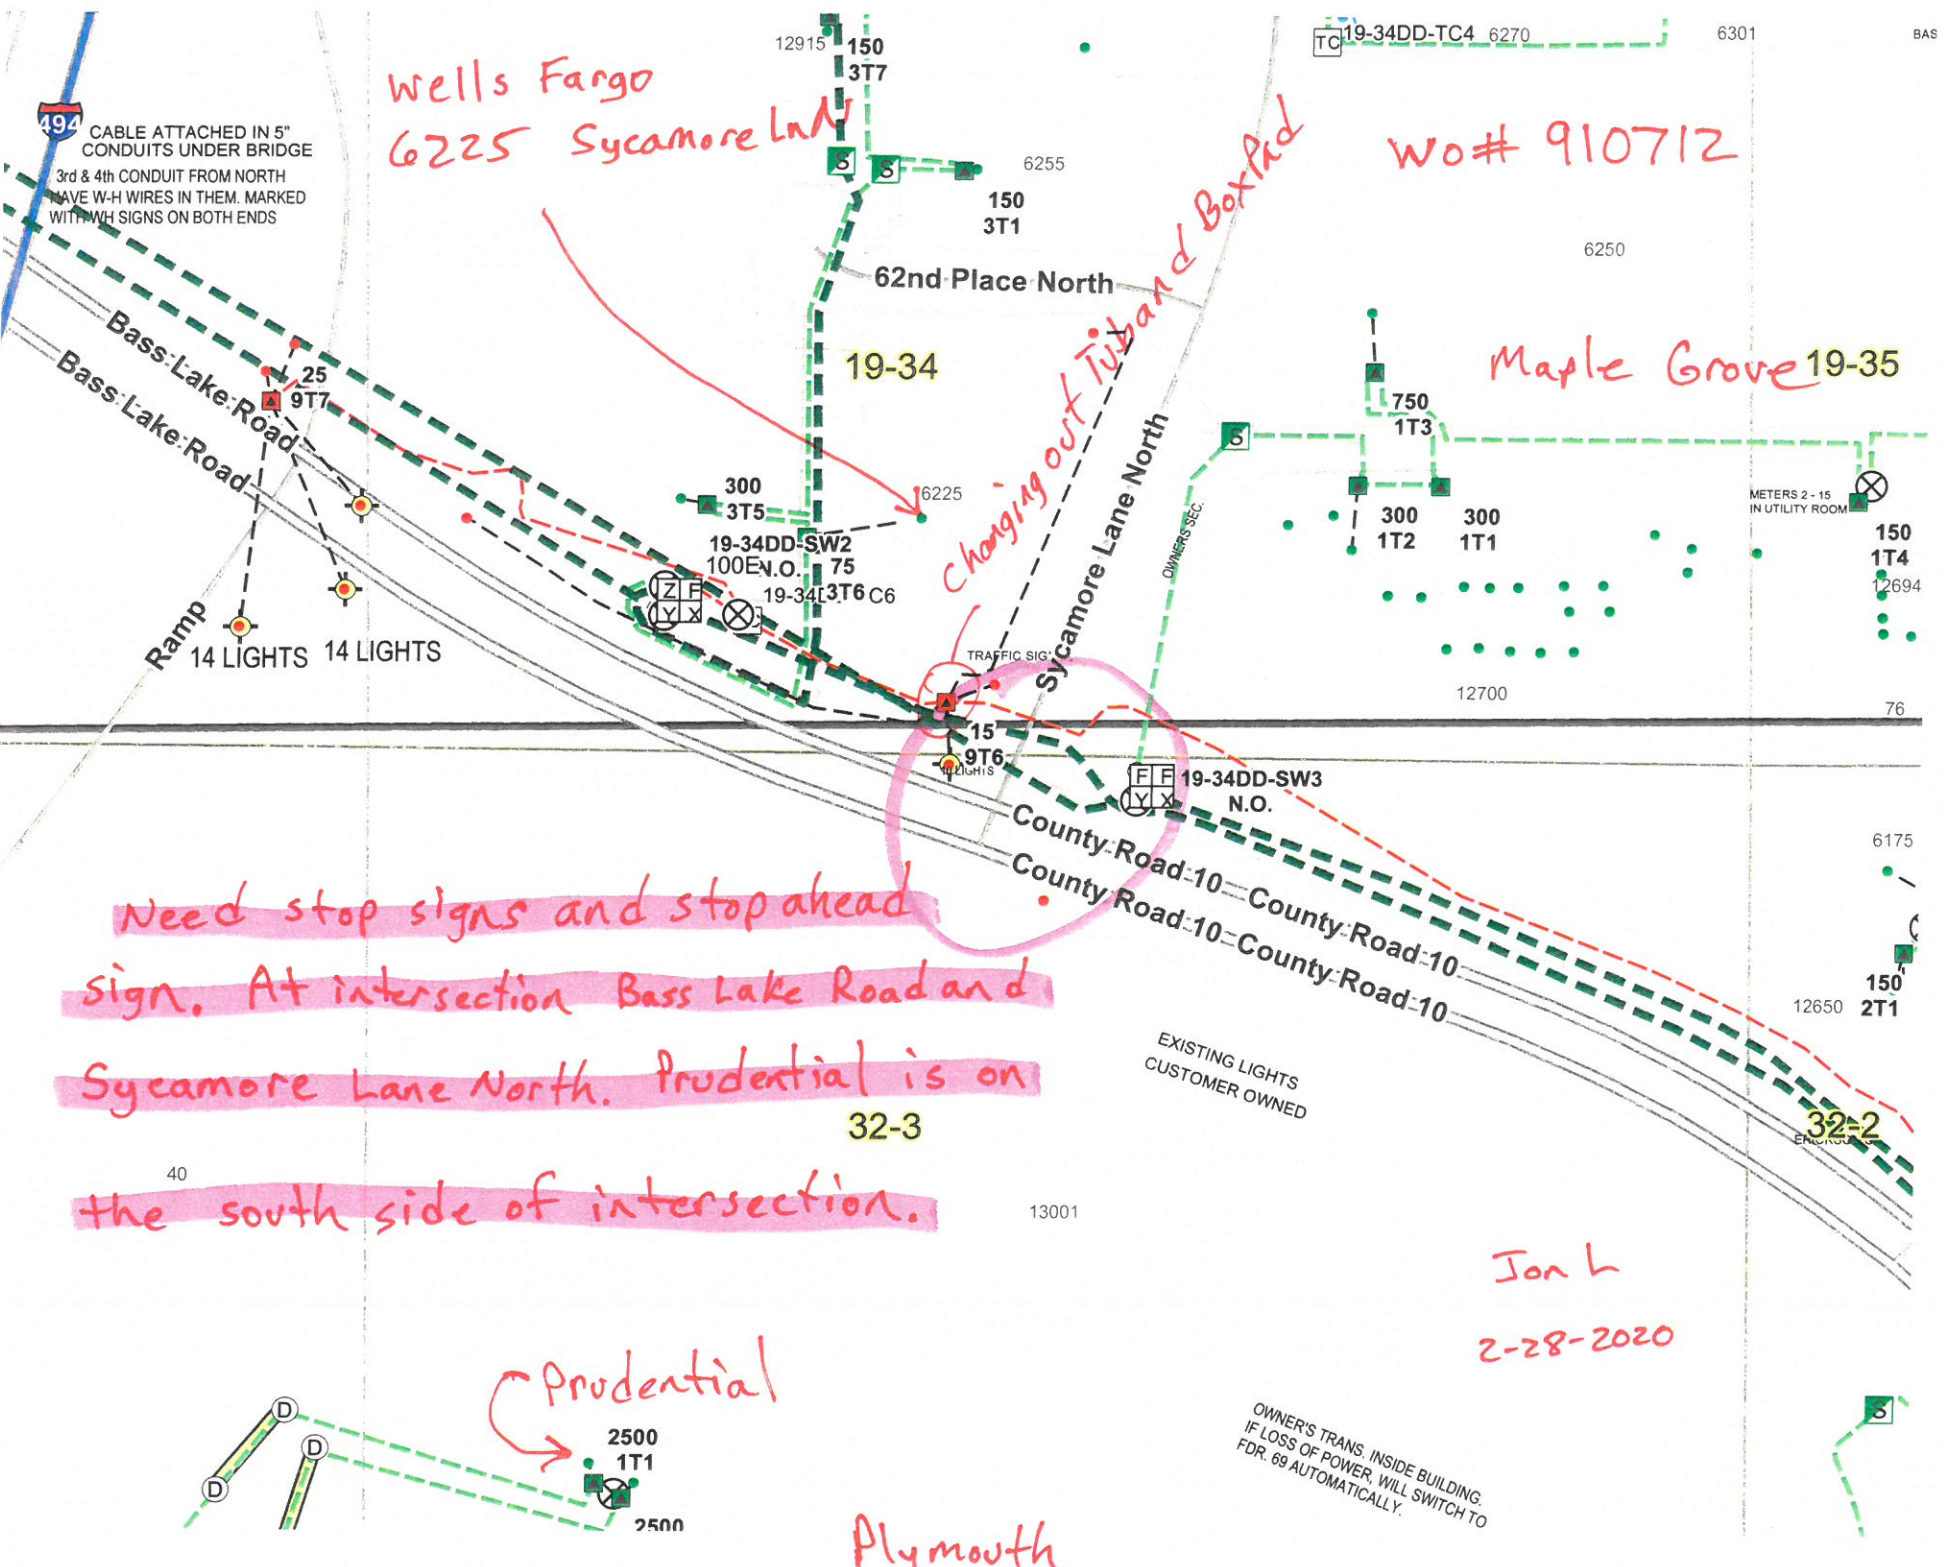

194
CABLE ATTACHED IN 5" CONDUITS UNDER BRIDGE
3rd & 4th CONDUIT FROM NORTH
HAVE W-H WIRES IN THEM. MARKED
WITH WH SIGNS ON BOTH ENDS

Wells Fargo
6225 Sycamore Ln

wo# 910712

Maple Grove 19-35

Changing out Tub and Box Ppd

Need stop signs and stop ahead sign. At intersection Bass Lake Road and Sycamore Lane North. Prudential is on the south side of intersection.

Jon L
2-28-2020

Prudential

Plymouth

OWNER'S TRANS. INSIDE BUILDING
IF LOSS OF POWER, WILL SWITCH TO
FDR. 69 AUTOMATICALLY.