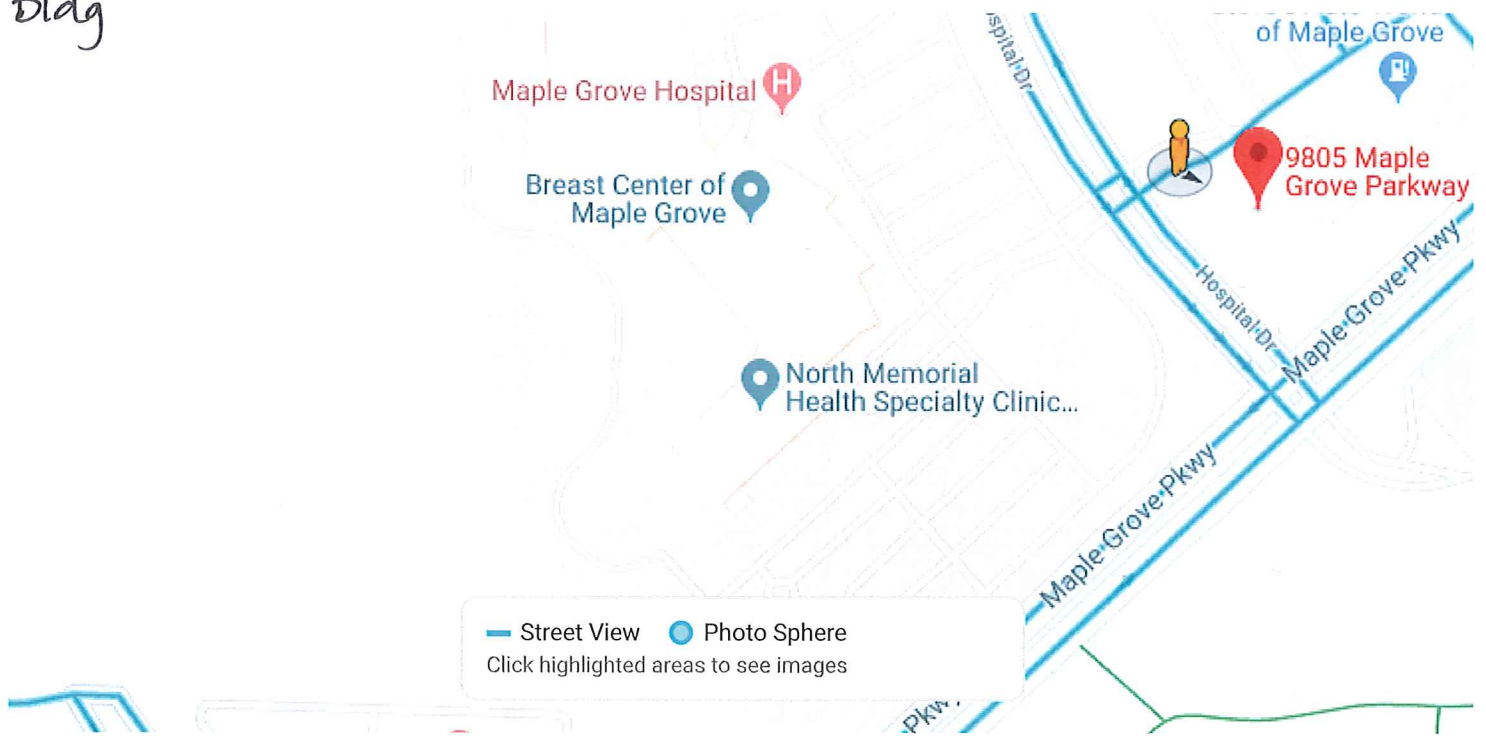

Corp IT Solutions AP Caribou Coffee - 23296614
9805 Maple Grove Parkway North
Maple Grove MN 55369

Pre-Bury Drop

0.0	0.0	0.0
FORWARD PAD/EO		
RETURN PAD/EO		
INTERSTAGE PAD/EO		
0.0/0.0	44.8/43.6	
BB.BV		A

DC111A

Maple Grove, Minnesota

Google

Image capture: Sep 2017 © 2020 Google

10-12' from curb of hospital Dr. - PBRS' to Bldg

Street View

— Street View ● Photo Sphere
 Click highlighted areas to see images