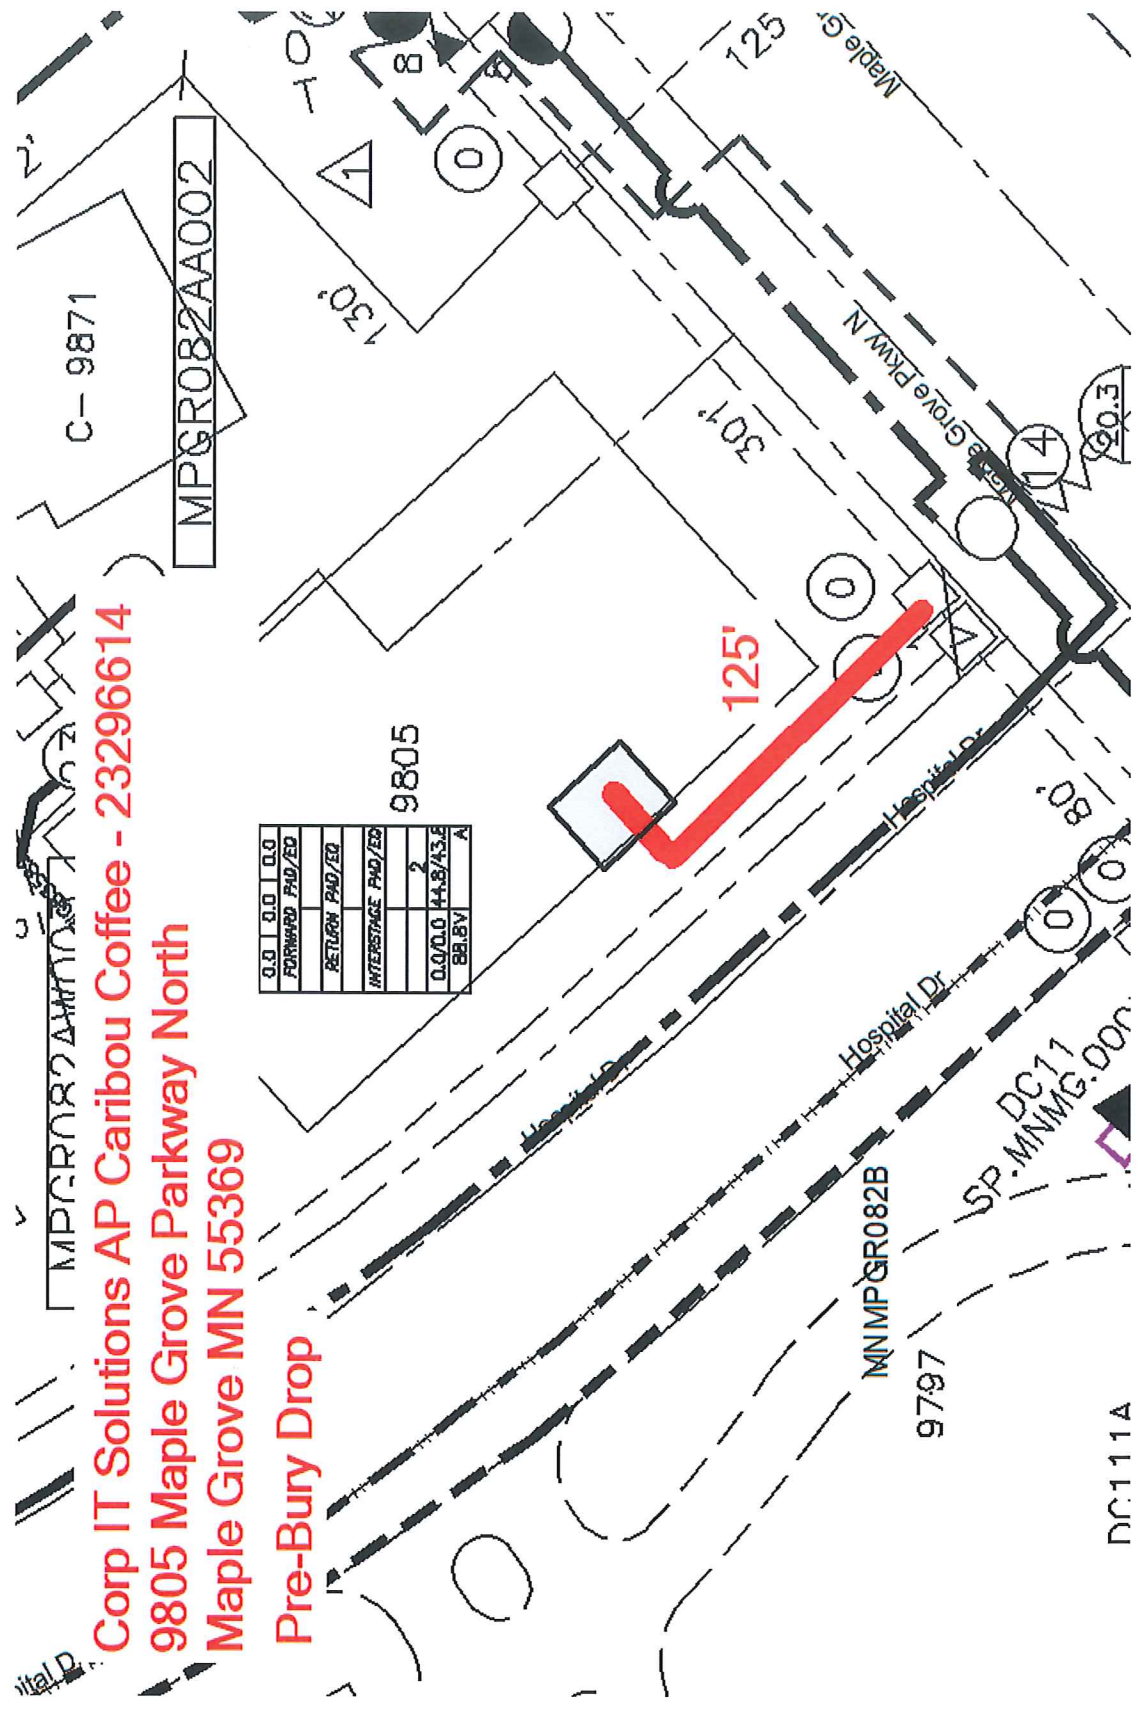

Corp IT Solutions AP Caribou Coffee - 23296614
9805 Maple Grove Parkway North
Maple Grove MN 55369

Pre-Bury Drop

0.0	0.0	0.0
FORWARD PAD/EO		
RETURN PAD/EO		
INTERSTAGE PAD/EO		
0.0/0.0	44.8/43.6	
BB.BV		A

DC111A

Maple Grove, Minnesota

Google

Image capture: Sep 2017 © 2020 Google

10-12' from curb of hospital Dr. - PBRS' to Bldg

Street View

— Street View ● Photo Sphere
 Click highlighted areas to see images