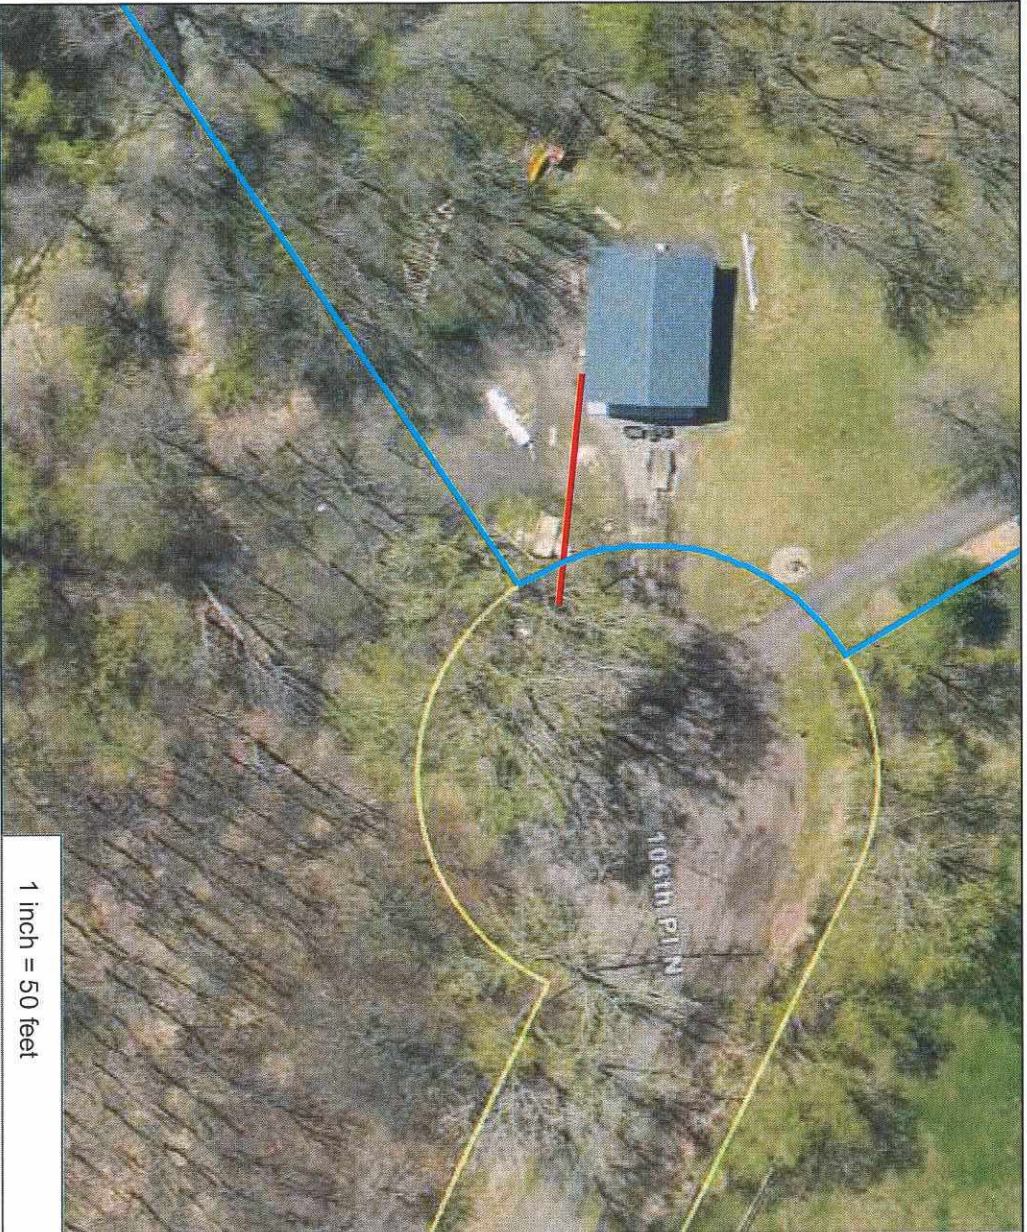

Hennepin County Property Map

Date: 10/9/2019

1 inch = 50 feet

Comments:

PARCEL ID: 0511922240002

OWNER NAME: B J Gilbert & E L Gilbert

PARCEL ADDRESS: 16930 106th PIN, Maple Grove MN 55369

PARCEL AREA: 3.95 acres, 172,197 sq ft