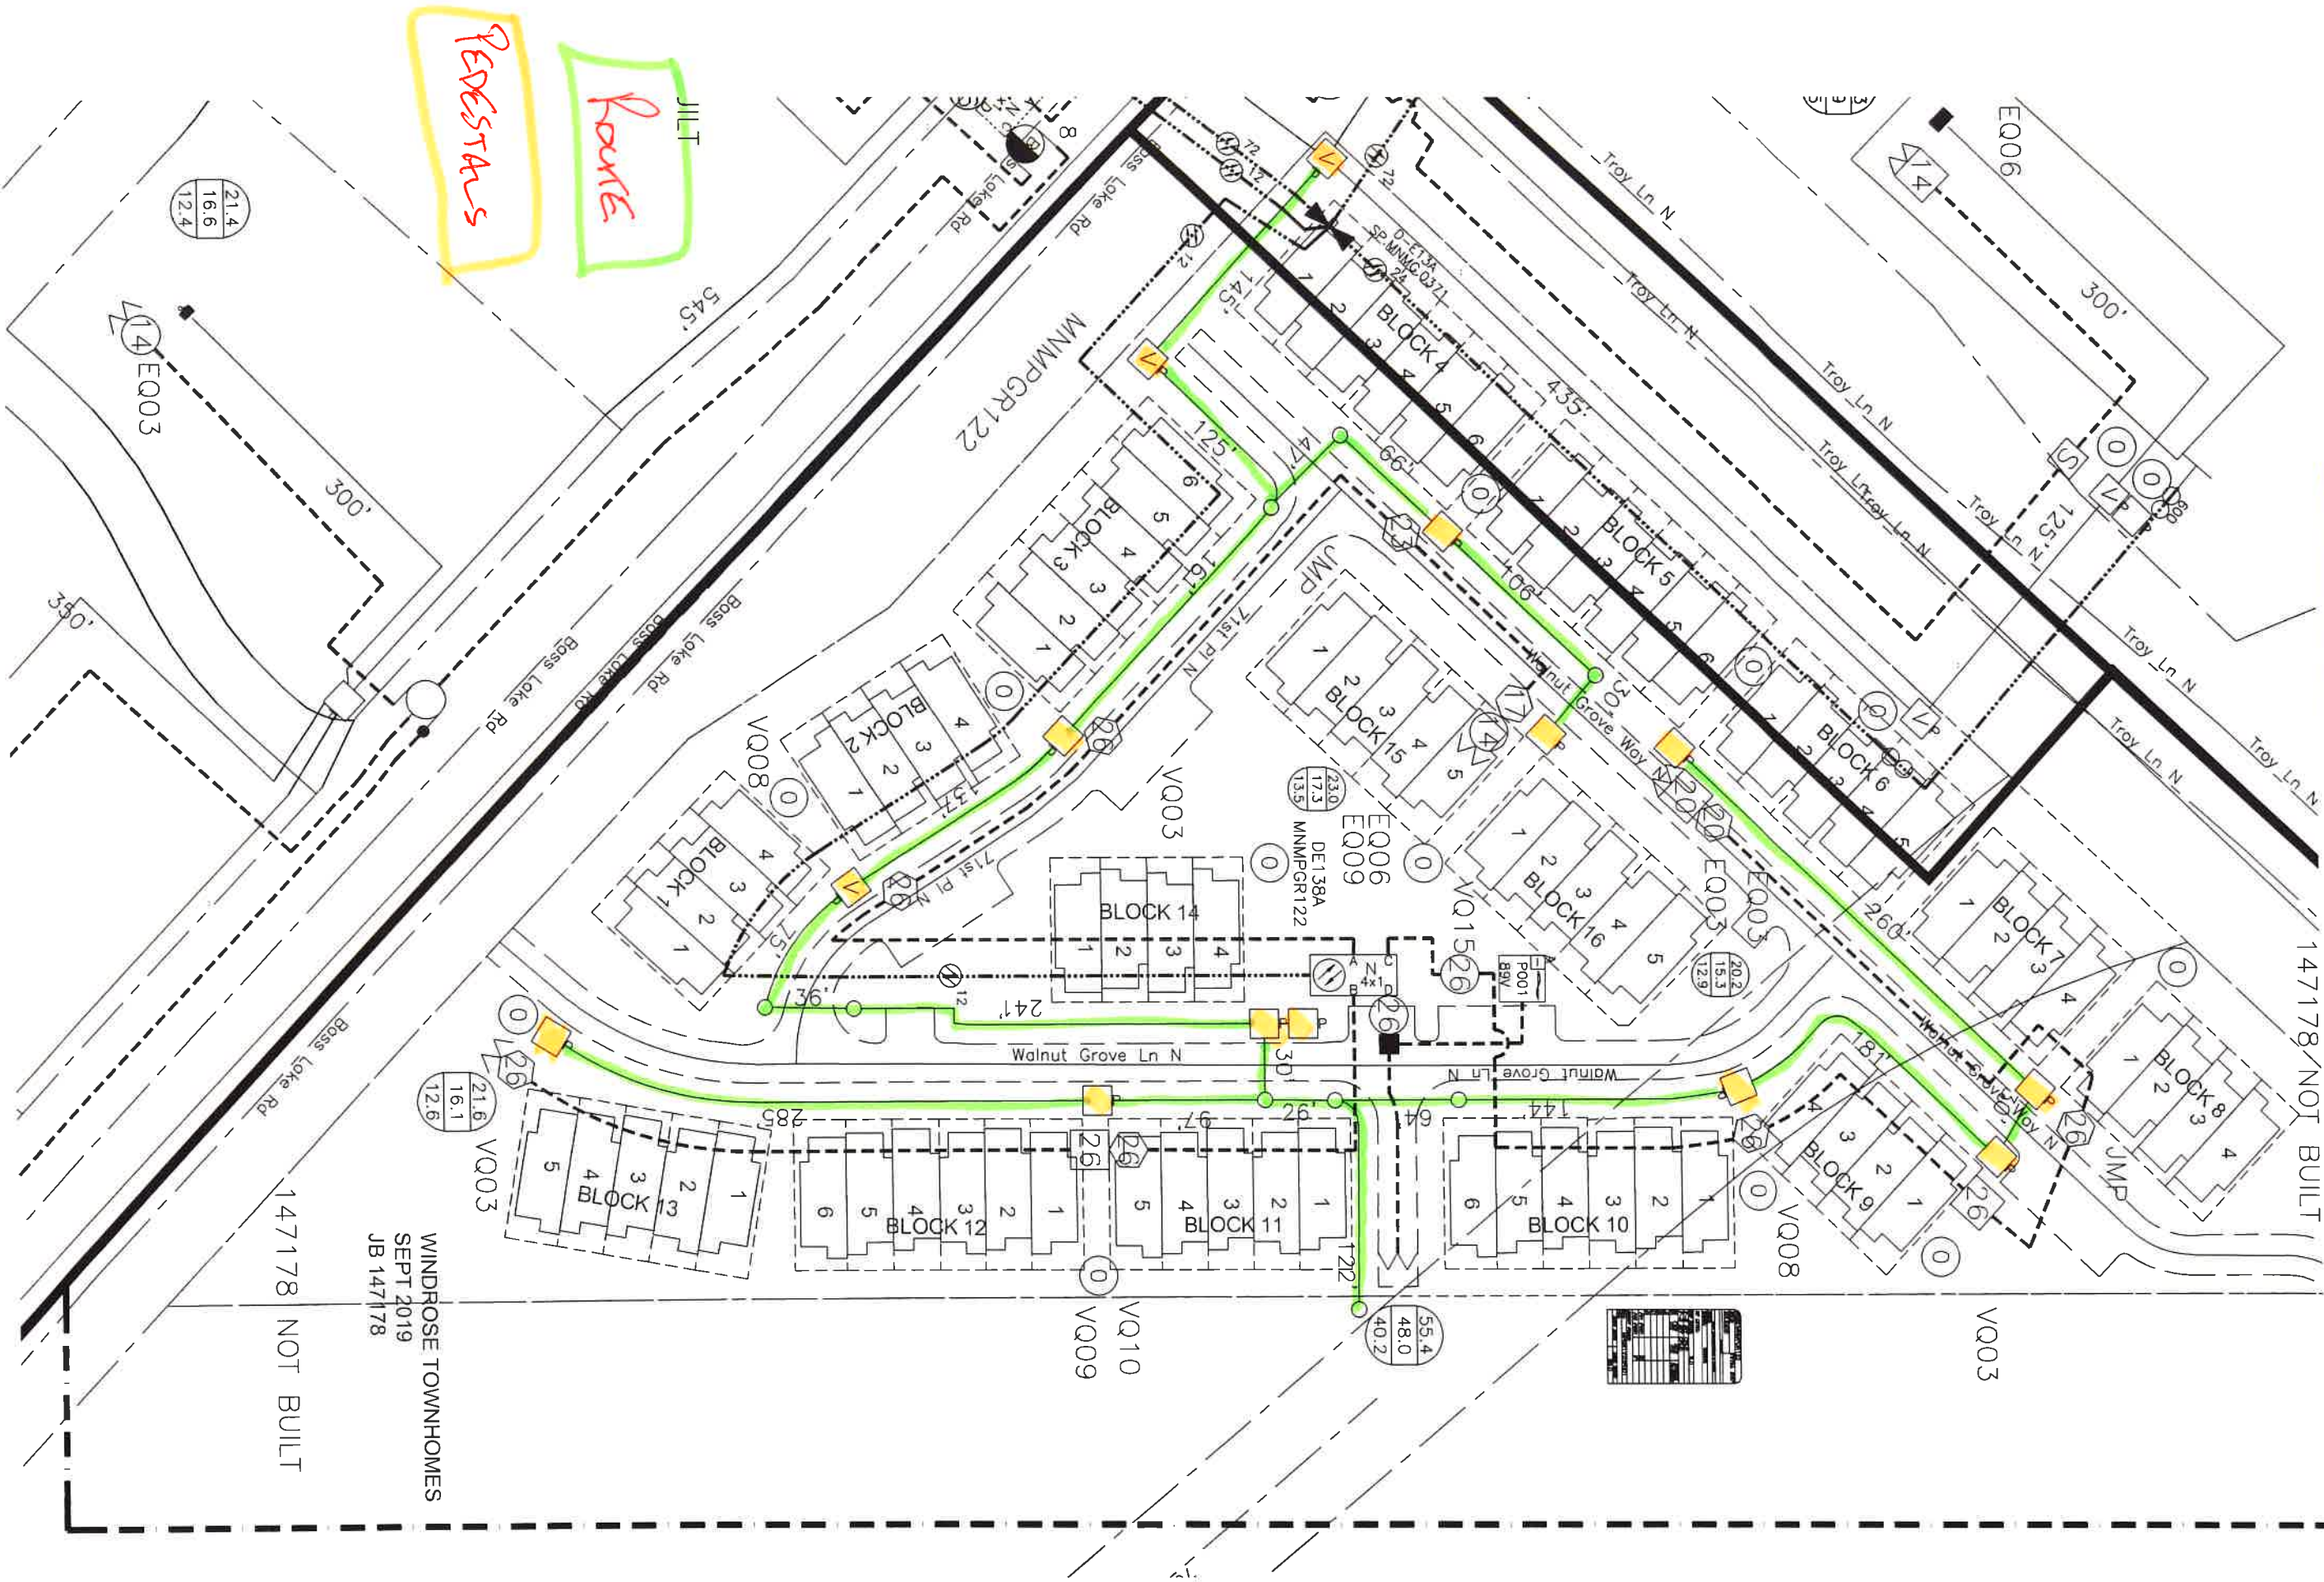

**WINDROSE - MAPLE GROVE - JOB # 147178**

WINDROSE TOWNHOMES  
SEPT 2019  
JB 147178  
147178 NOT BUILT

147178 NOT BUILT