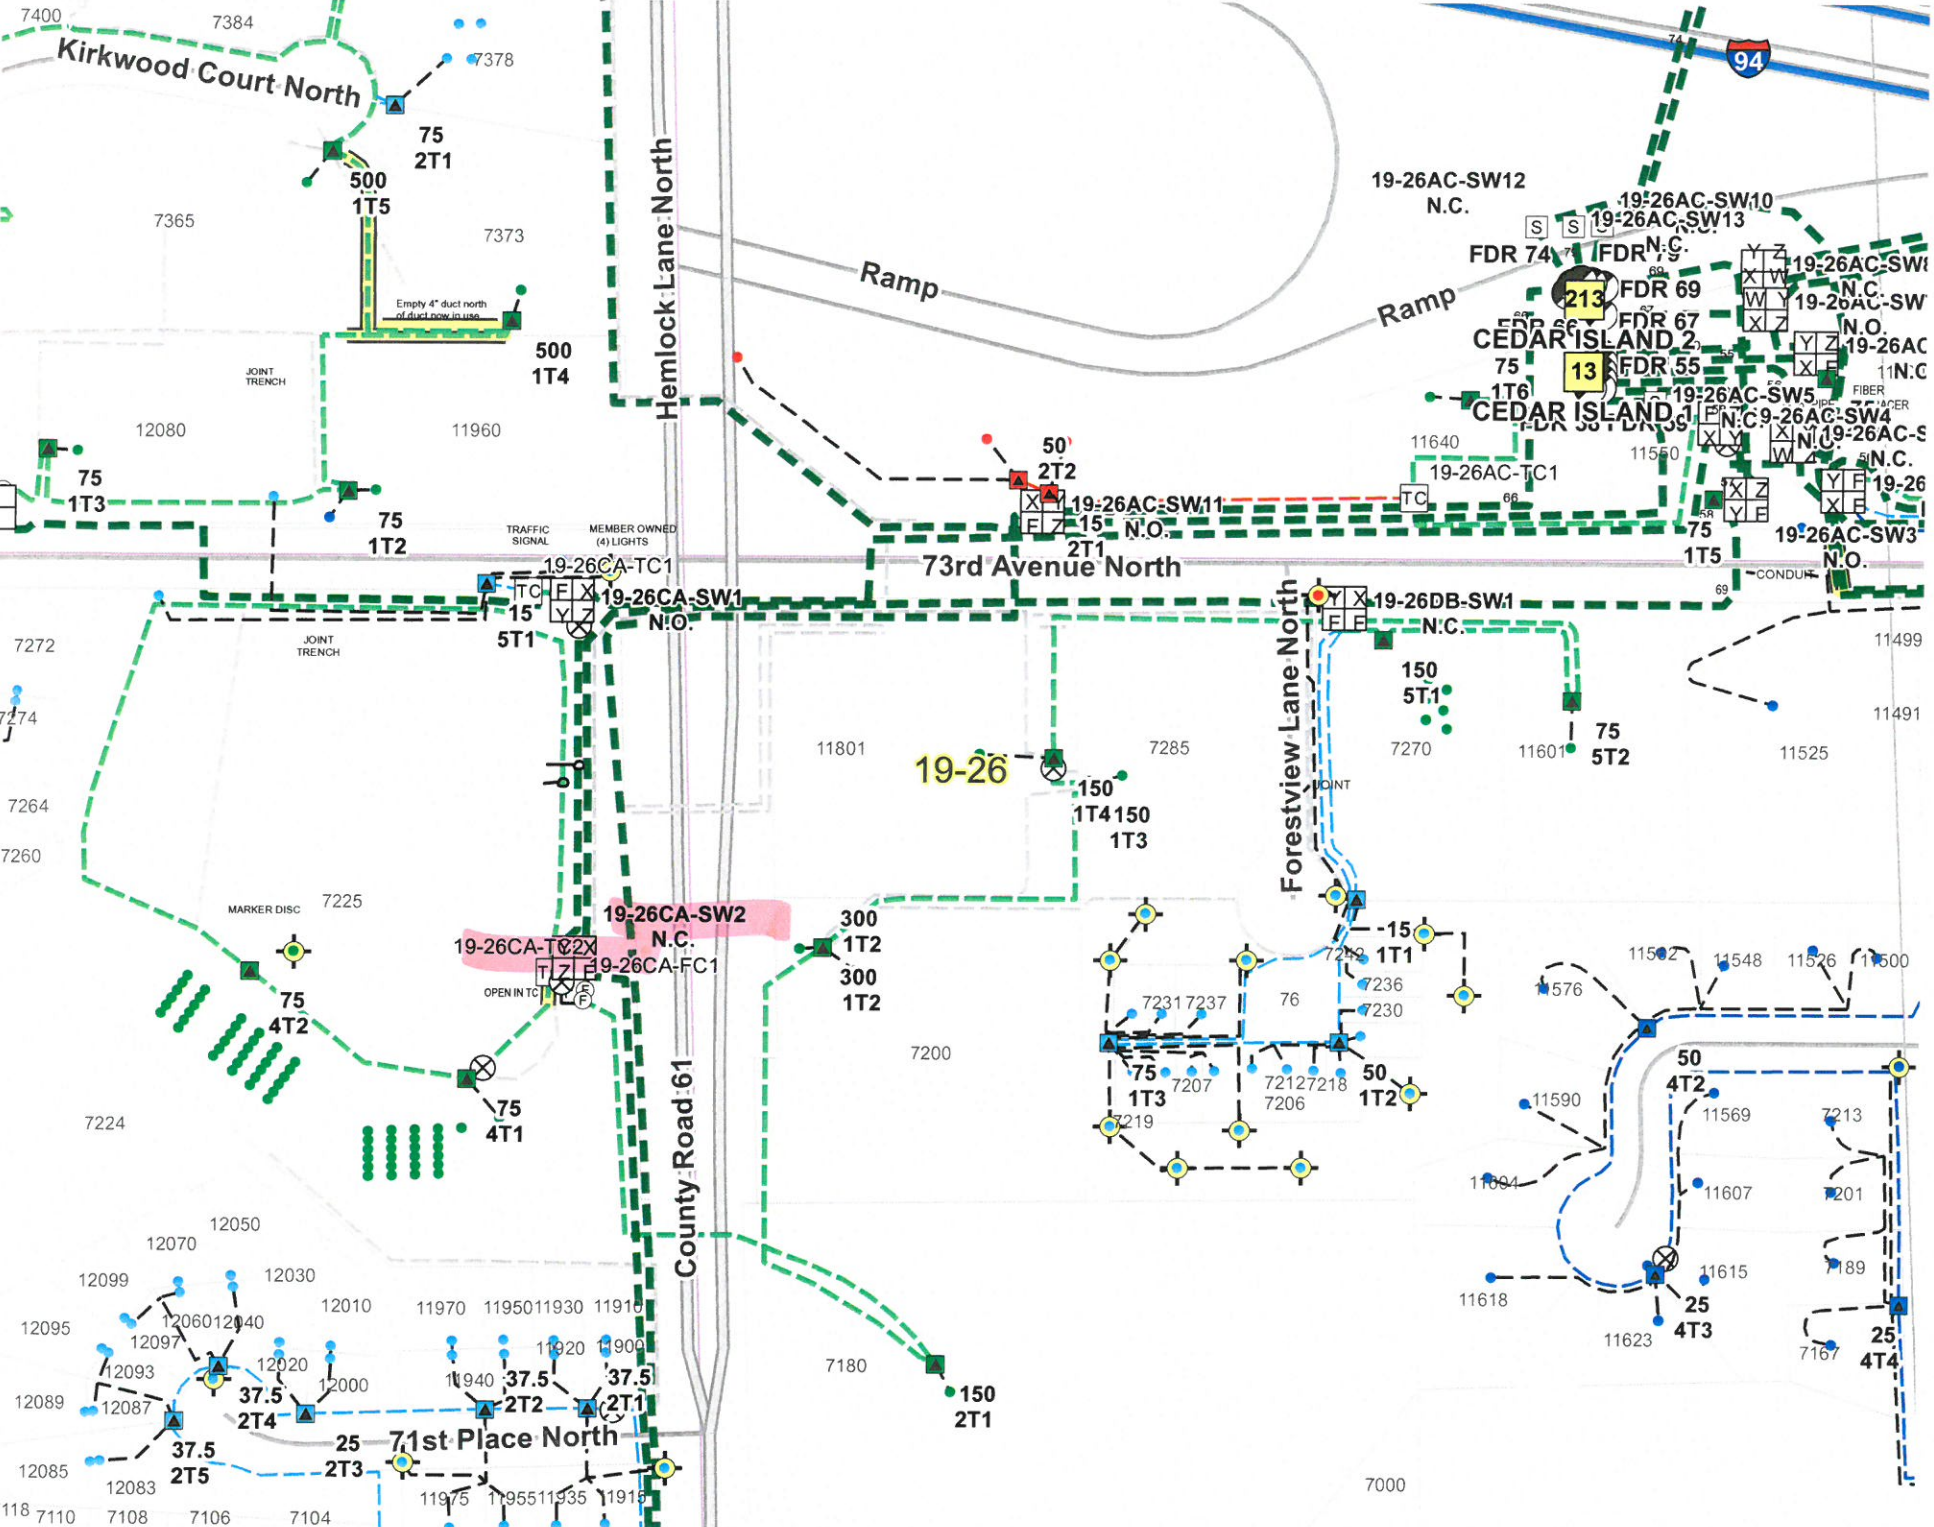

JOINT TRENCH

JOINT TRENCH

TRAFFIC SIGNAL

MEMBER OWNED (4) LIGHTS

MARKER DISC

JOINT

Kirkwood Court North

Hemlock Lane North

73rd Avenue North

Forestview Lane North

71st Place North

County Road 61

94

Empty 4" duct north of duct now in use

JOINT TRENCH

JOINT TRENCH

71st Place North

County Road 61

94

Empty 4" duct north of duct now in use

JOINT TRENCH

JOINT TRENCH

TRAFFIC SIGNAL

MEMBER OWNED (4) LIGHTS

94

Empty 4" duct north of duct now in use

JOINT TRENCH

JOINT TRENCH

TRAFFIC SIGNAL

MEMBER OWNED (4) LIGHTS

MARKER DISC

JOINT