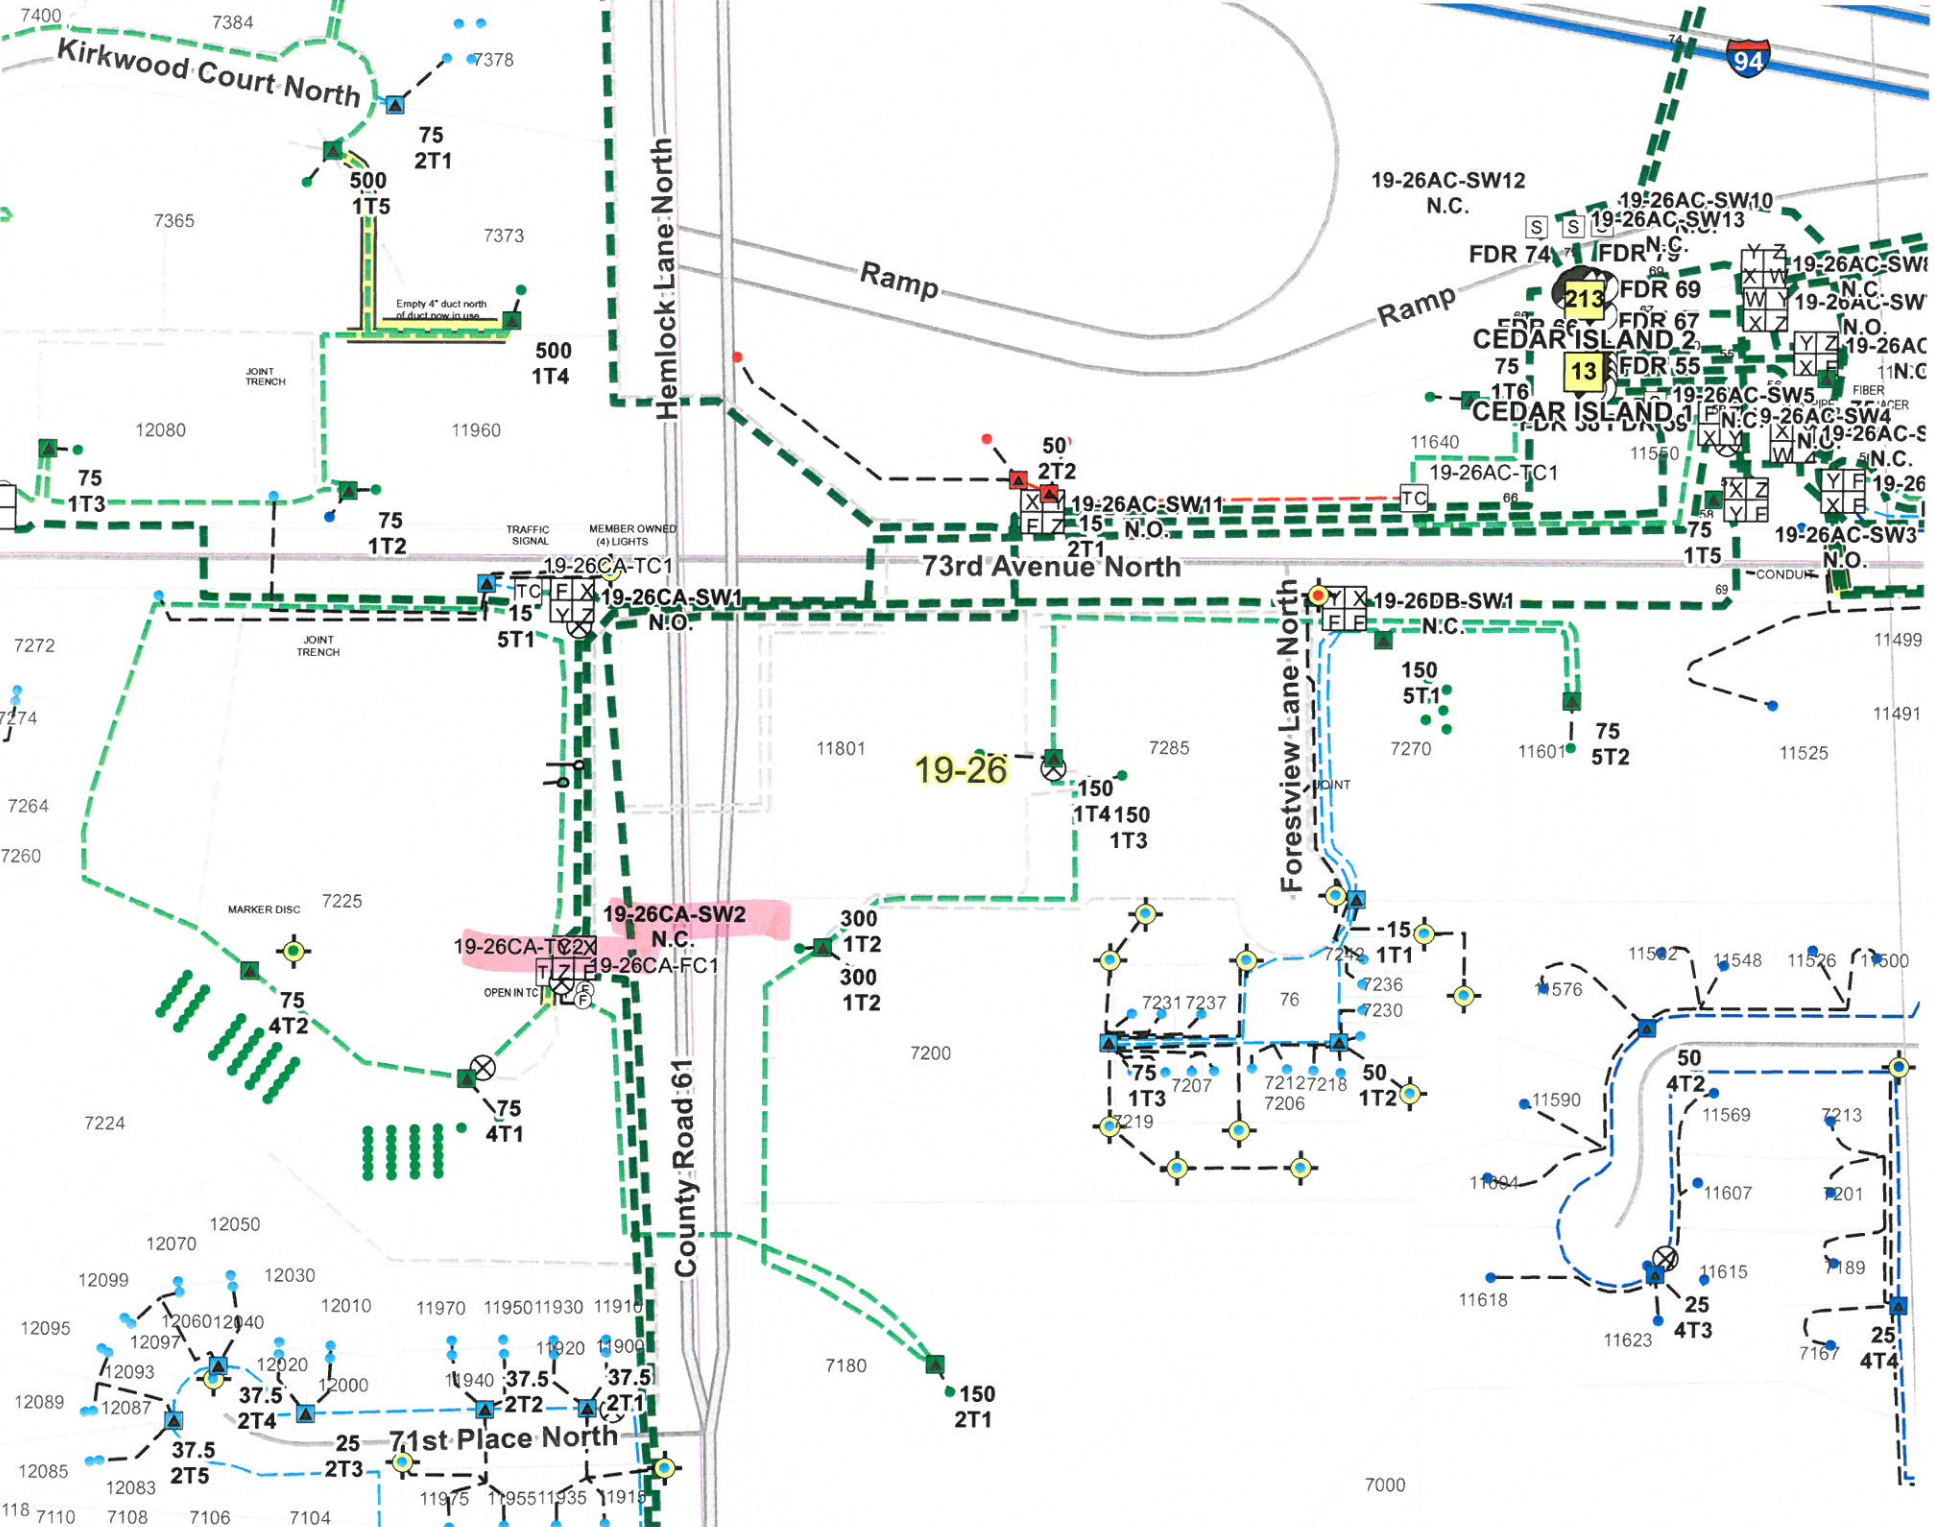

73rd Avenue North

Forestview Lane North

71st Place North

County Road 61

94

Empty 4" duct north of duct now in use

JOINT TRENCH

JOINT TRENCH

71st Place North

County Road 61

94

Empty 4" duct north of duct now in use

JOINT TRENCH

JOINT TRENCH

TRAFFIC SIGNAL

MEMBER OWNED (4) LIGHTS

MARKER DISC

JOINT

Kirkwood Court North

Hemlock Lane North

73rd Avenue North

Forestview Lane North

71st Place North

County Road 61

94

Empty 4" duct north of duct now in use

JOINT TRENCH

JOINT TRENCH

TRAFFIC SIGNAL

MEMBER OWNED (4) LIGHTS

MARKER DISC

JOINT