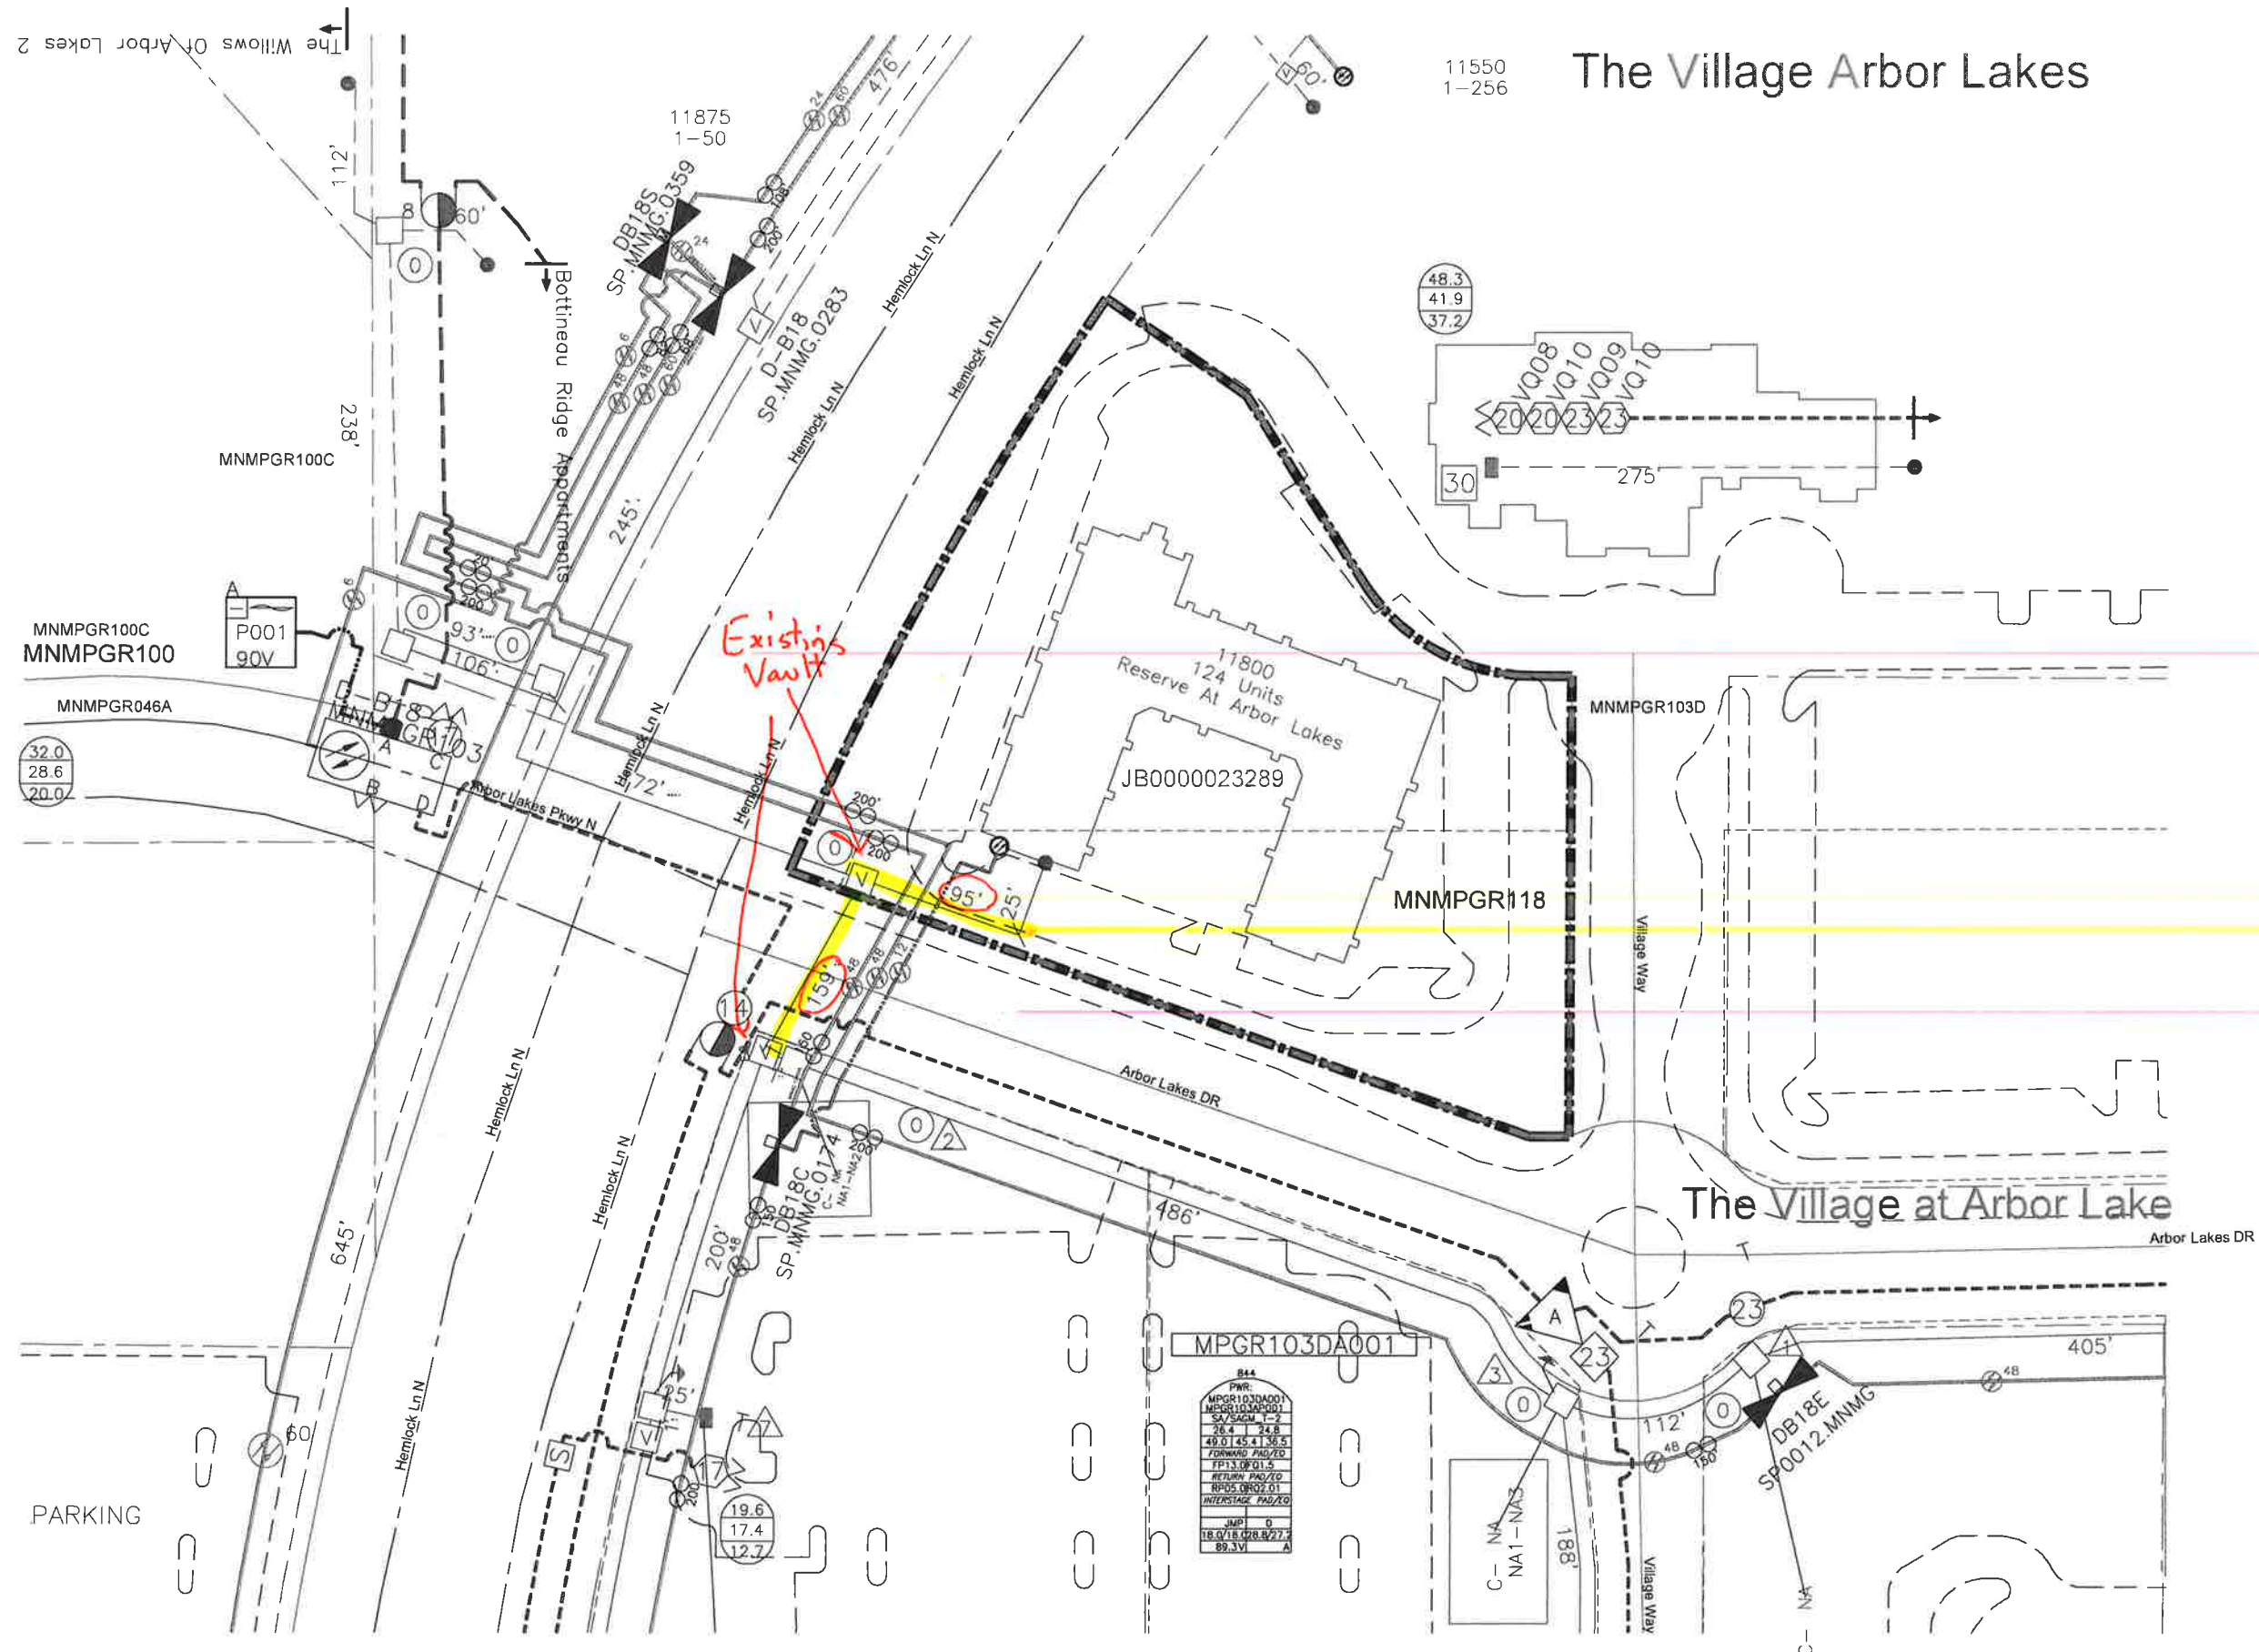

11550
1-256

The Village Arbor Lakes

The Willows Of Arbor Lakes 2

MNMPGR100C
MNMPGR100

MNMPGR046A

32.0
28.6
20.0

PARKING

Existing Vault

11800
Reserve At Arbor Lakes
124 Units
JB0000023289

MNMPGR118

MNMPGR103D

The Village at Arbor Lake

Arbor Lakes DR

MPGR103DA001

844
PWR
MPGR103DA001
MPGR103DA001
SV/SAGM C-2
28.4 24.8
49.0 45.4 36.5
FORWARD PAGES
FP13.0F01.5
RETURN PAGES
RP05.0R02.01
INTERSTAGE PAGES
INTP
18.0V18.028.R/27.2
89.3V

C-NA
NA1-NA3
188'

DB18E
SP0012.MNMG

405'