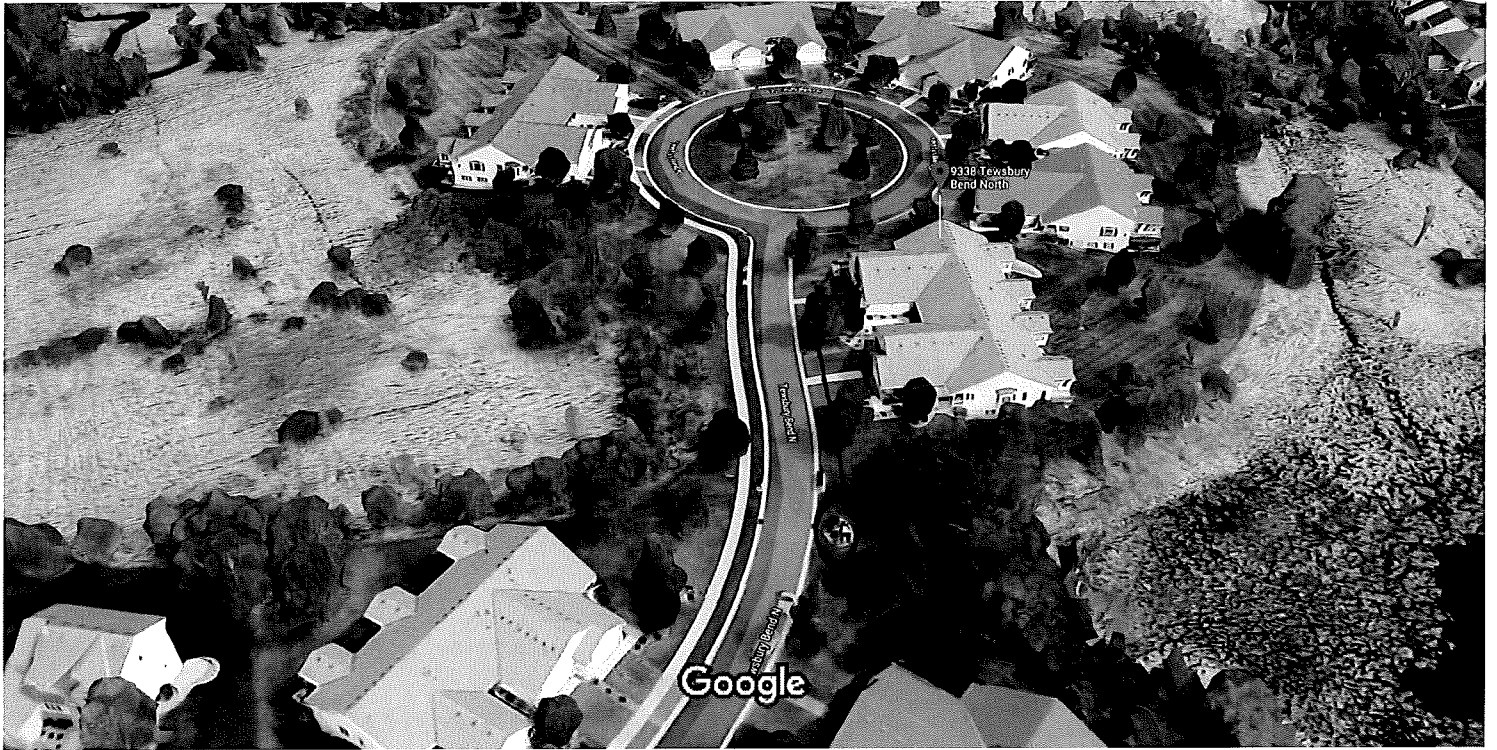

COPYRIGHT © HENNEPIN COUNTY 2019

9301 Tewsbury Bend N

Image capture: Sep 2013 © 2019 Google

Maple Grove, Minnesota

Street View - Sep 2013

Google Maps 9338 Tewsbury Bend N

Imagery ©2019 Google, Map data ©2019 Google 20 ft