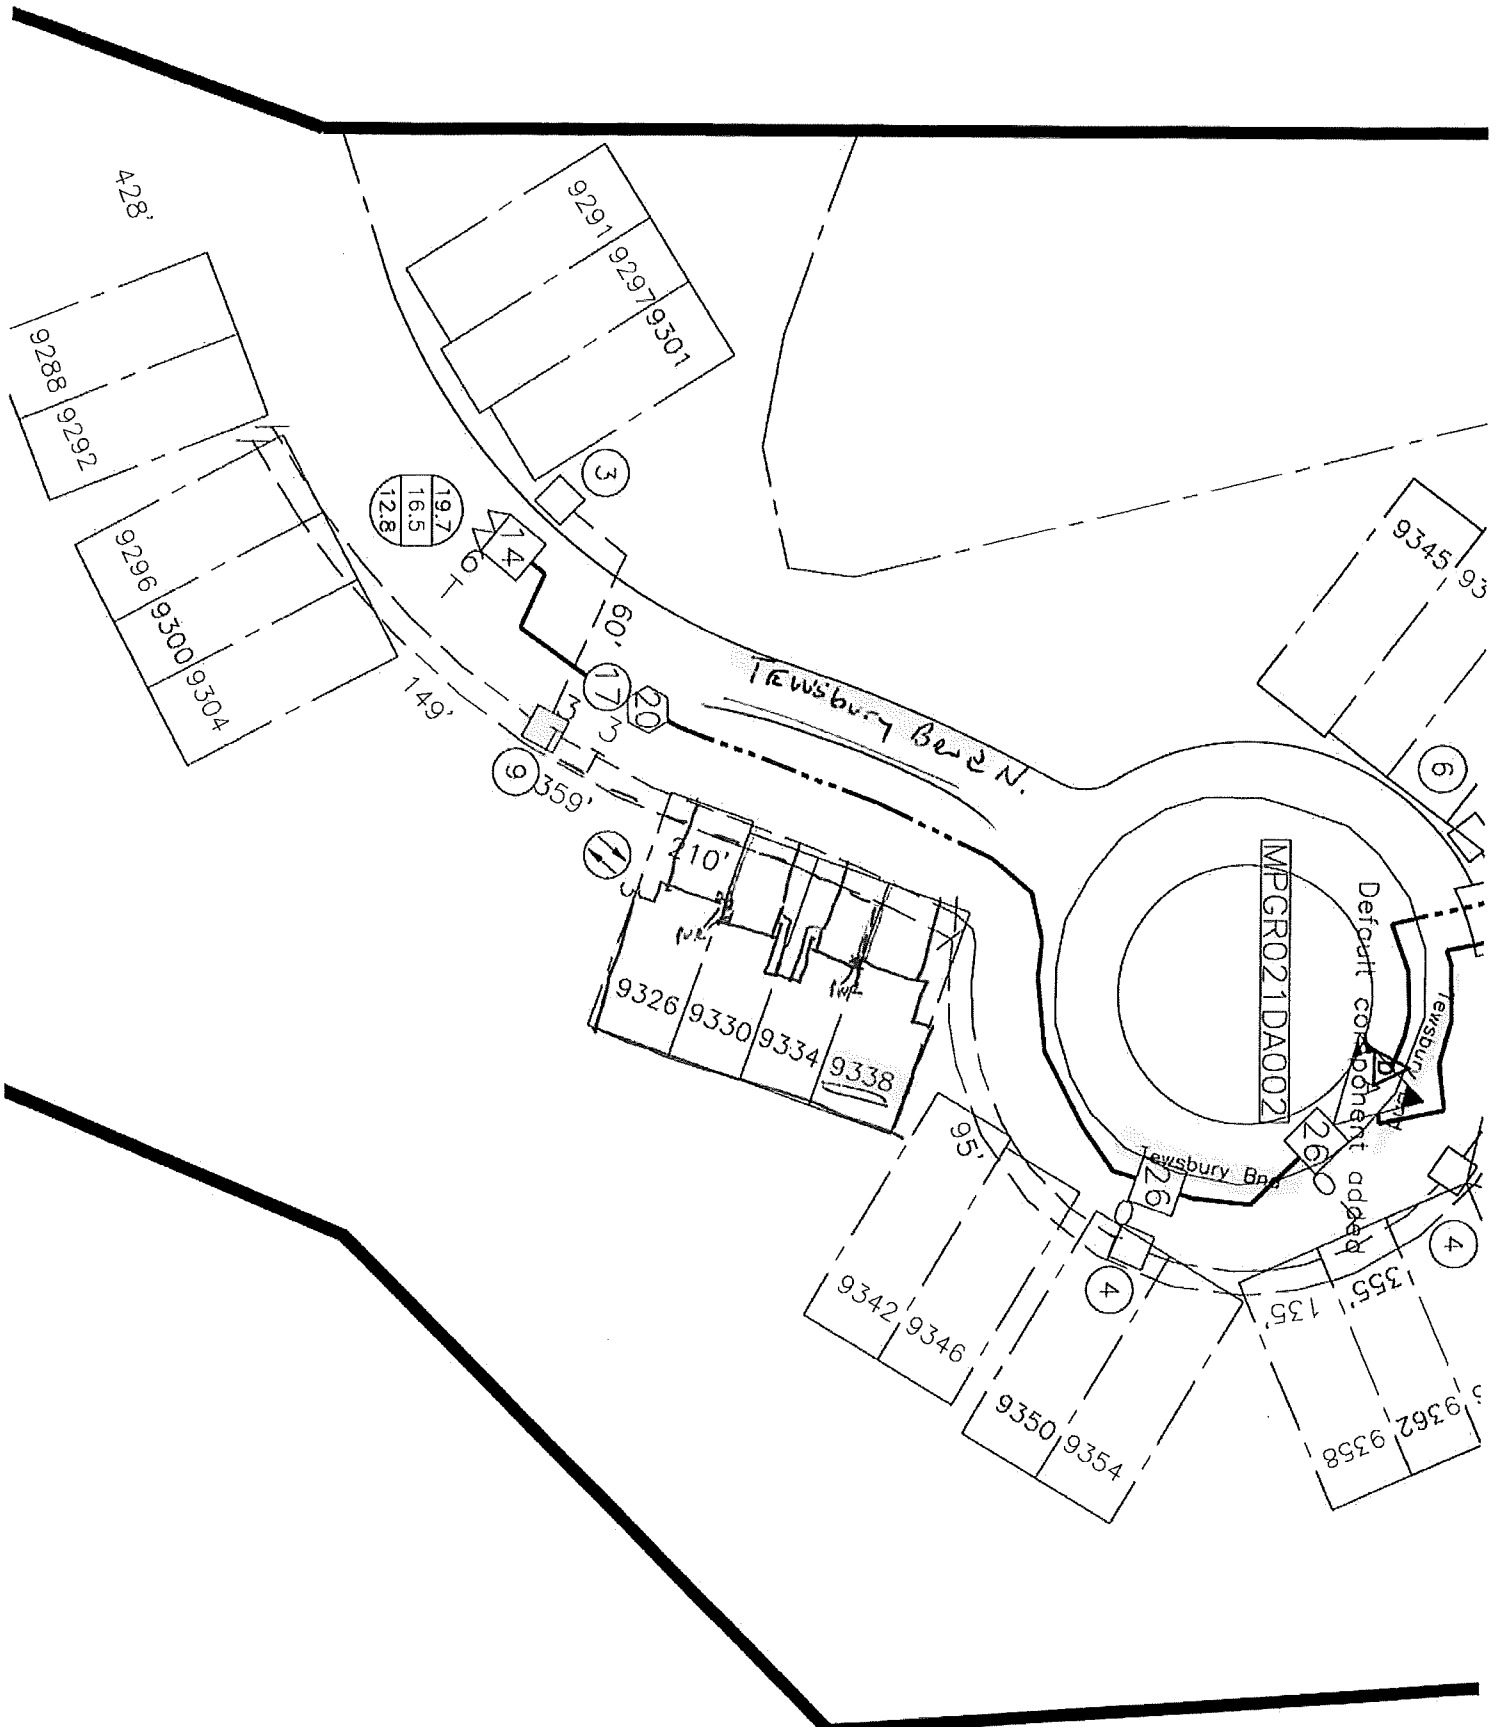

PRE-BURY

SPRINKLER	DOG FENCE	LANDSCAPING
<input checked="" type="checkbox"/>	<input type="checkbox"/>	<input checked="" type="checkbox"/>

Darwin Brewer

PAINTED AND FLAGGED?

DIAGRAM...

8-14-19

Job # 290809.

Hennepin County Property Map