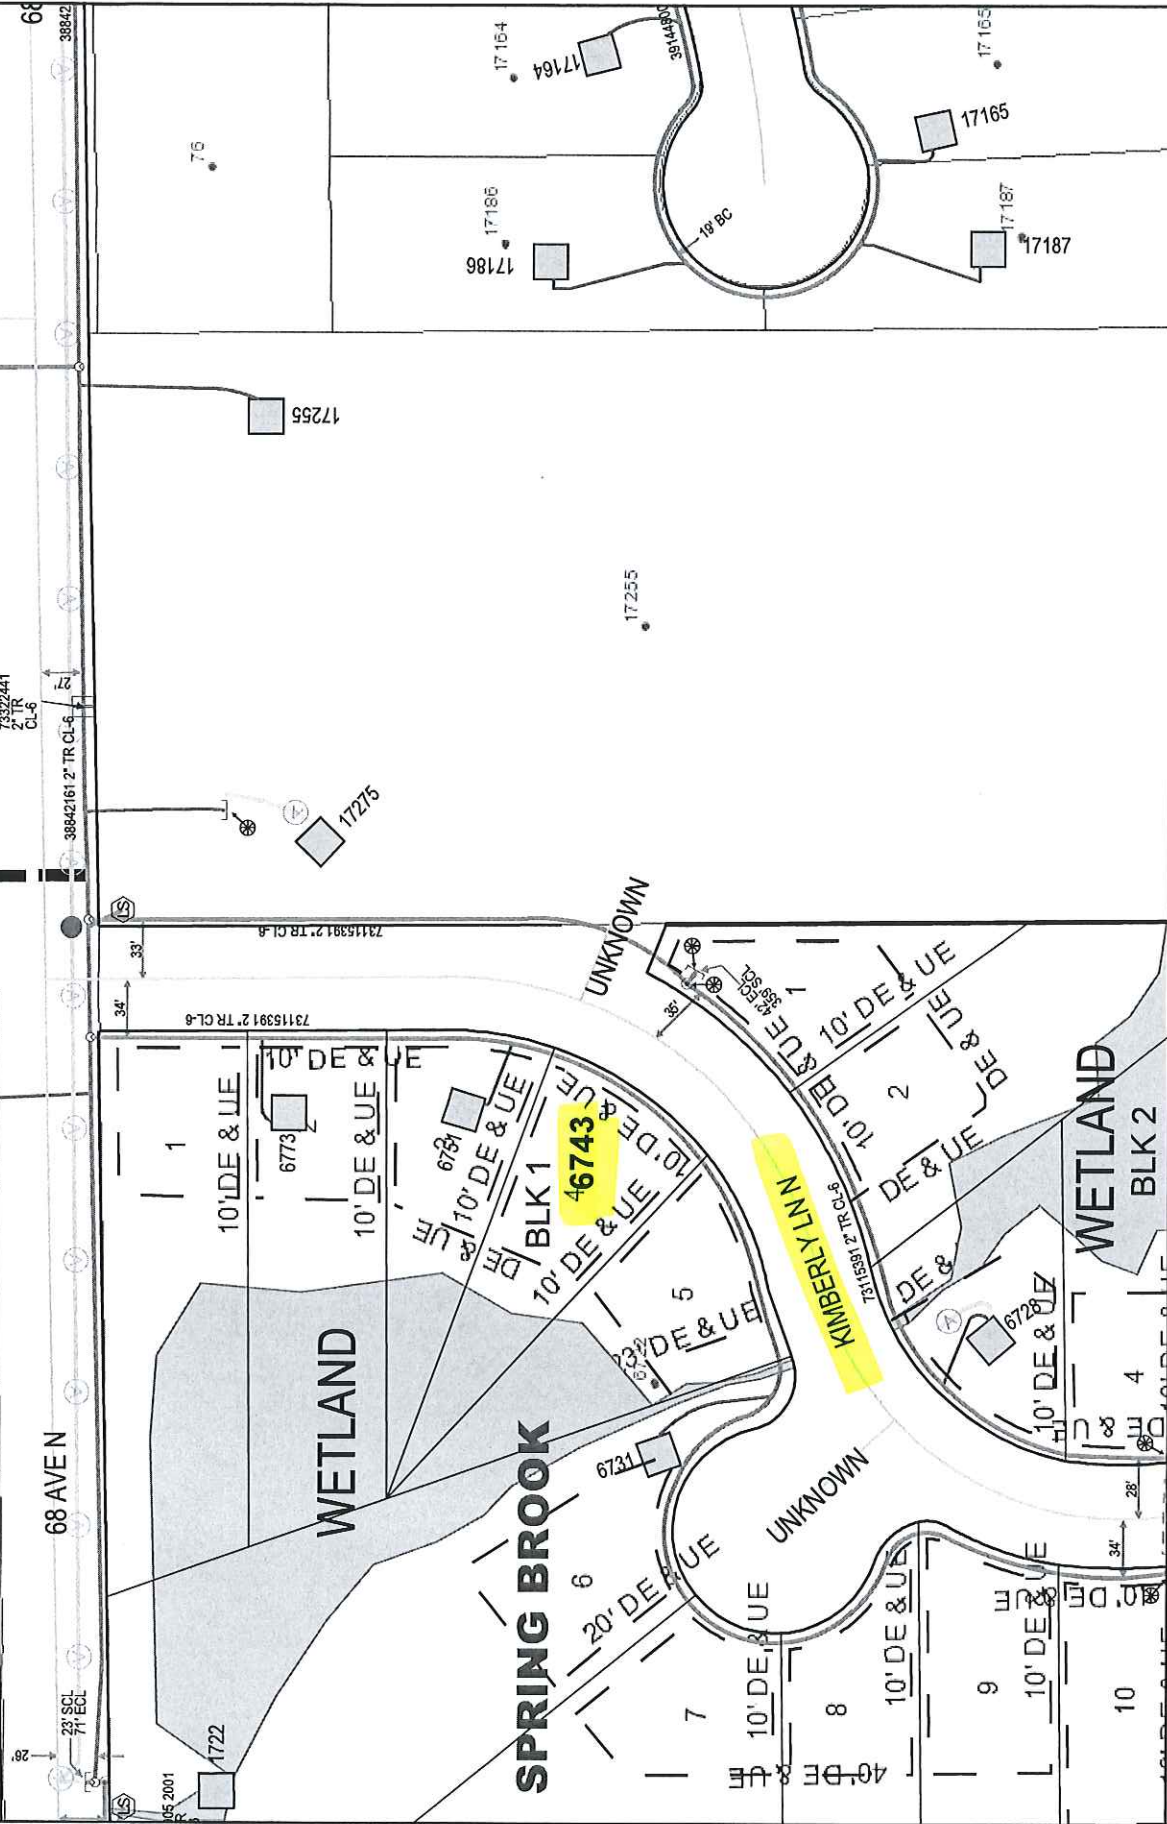

GENERAL LOCATION ONLY. DO NOT USE TO LOCATE FOR EXCAVATION. CALL 1-800-252-1166 FOR ONSITE LOCATIONS AND STAKING.

Plotted by: i217335
Plot Date: 10/12/2016

6743 KIMBERLY LN N
MAPLE GROVE

Scale: 1" : 100 '
CenterPoint Energy
North