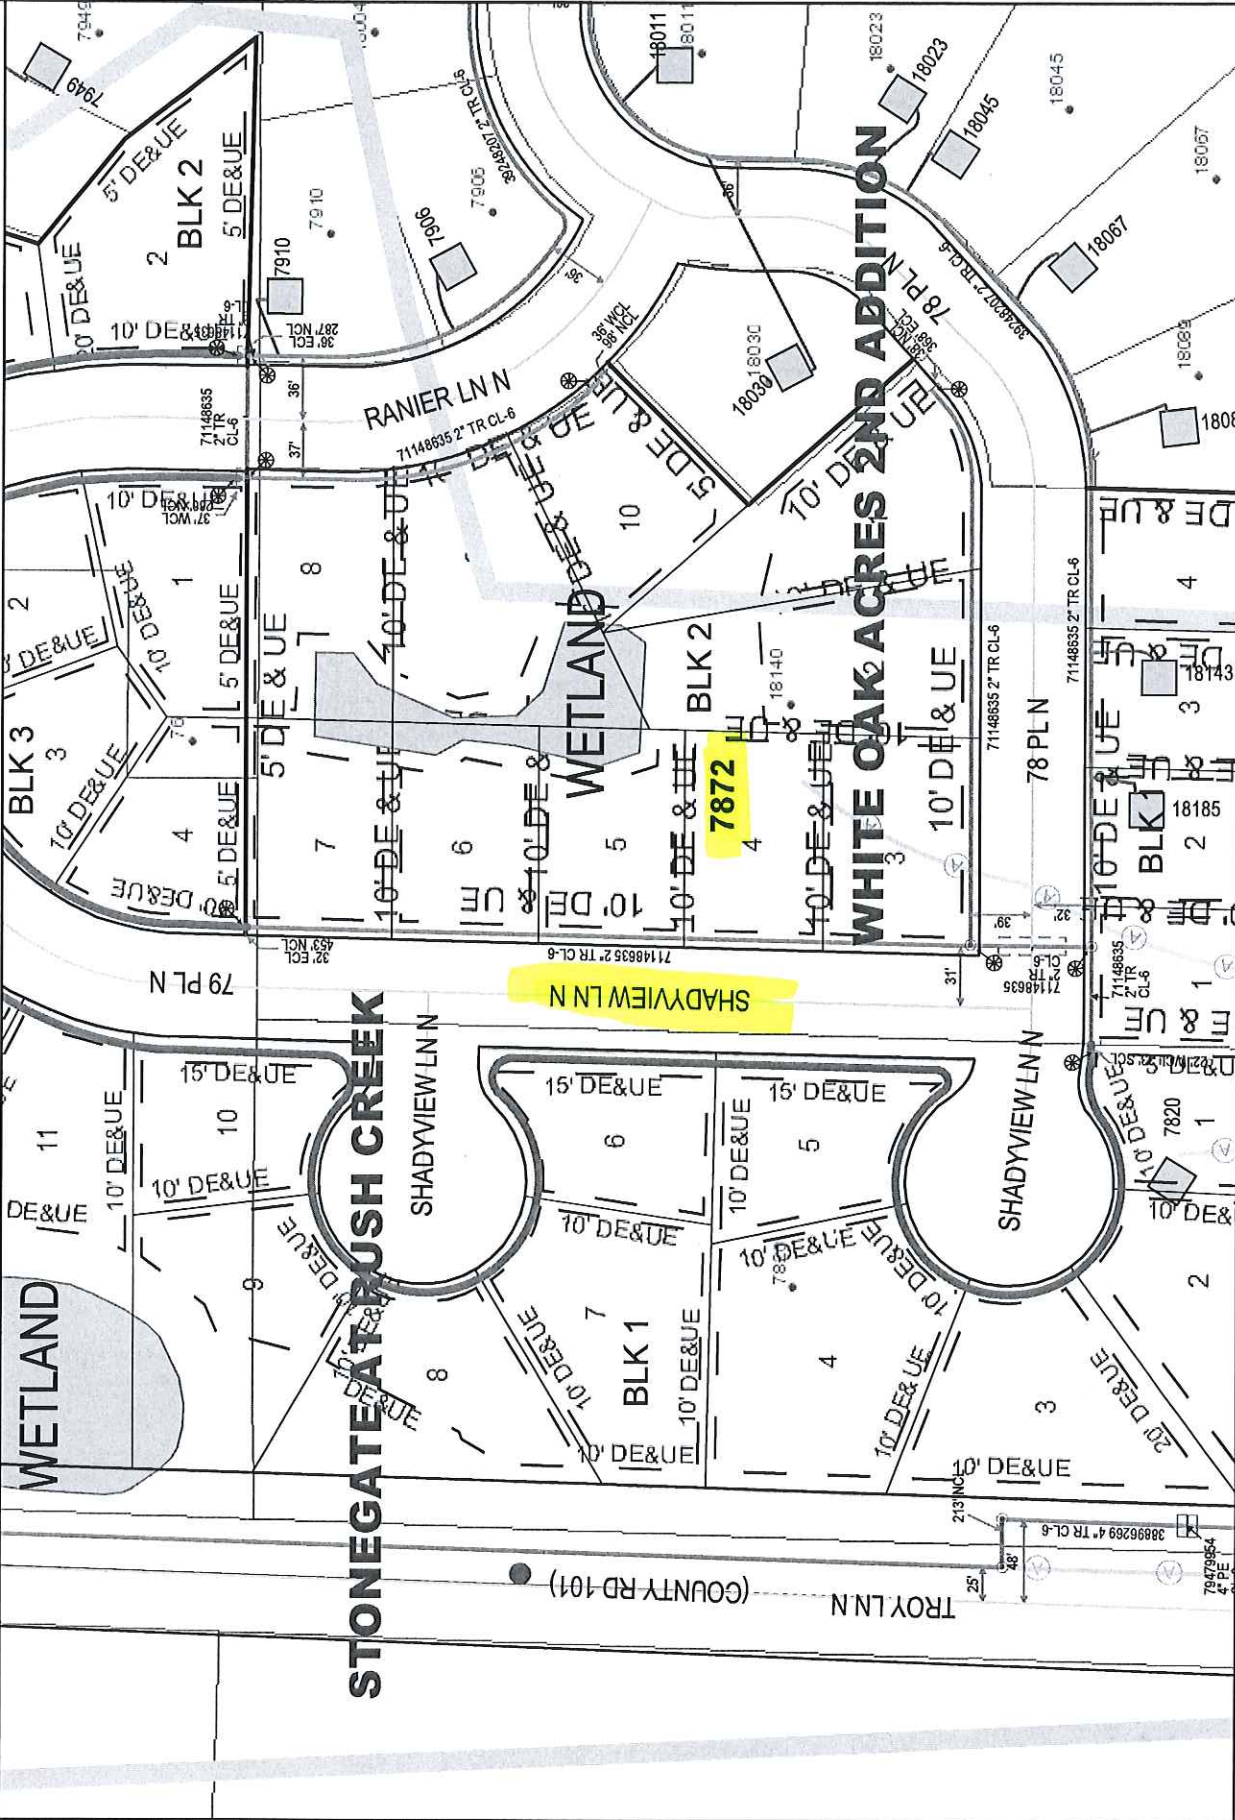

GENERAL LOCATION ONLY. DO NOT USE TO LOCATE FOR EXCAVATION. CALL 1-800-252-1166 FOR ONSITE LOCATIONS AND STAKING.

Plotted by: i217335

Plot Date: 10/12/2016

7872 SHADYVIEW LN
MAPLE GROVE

Scale: 1" : 100'