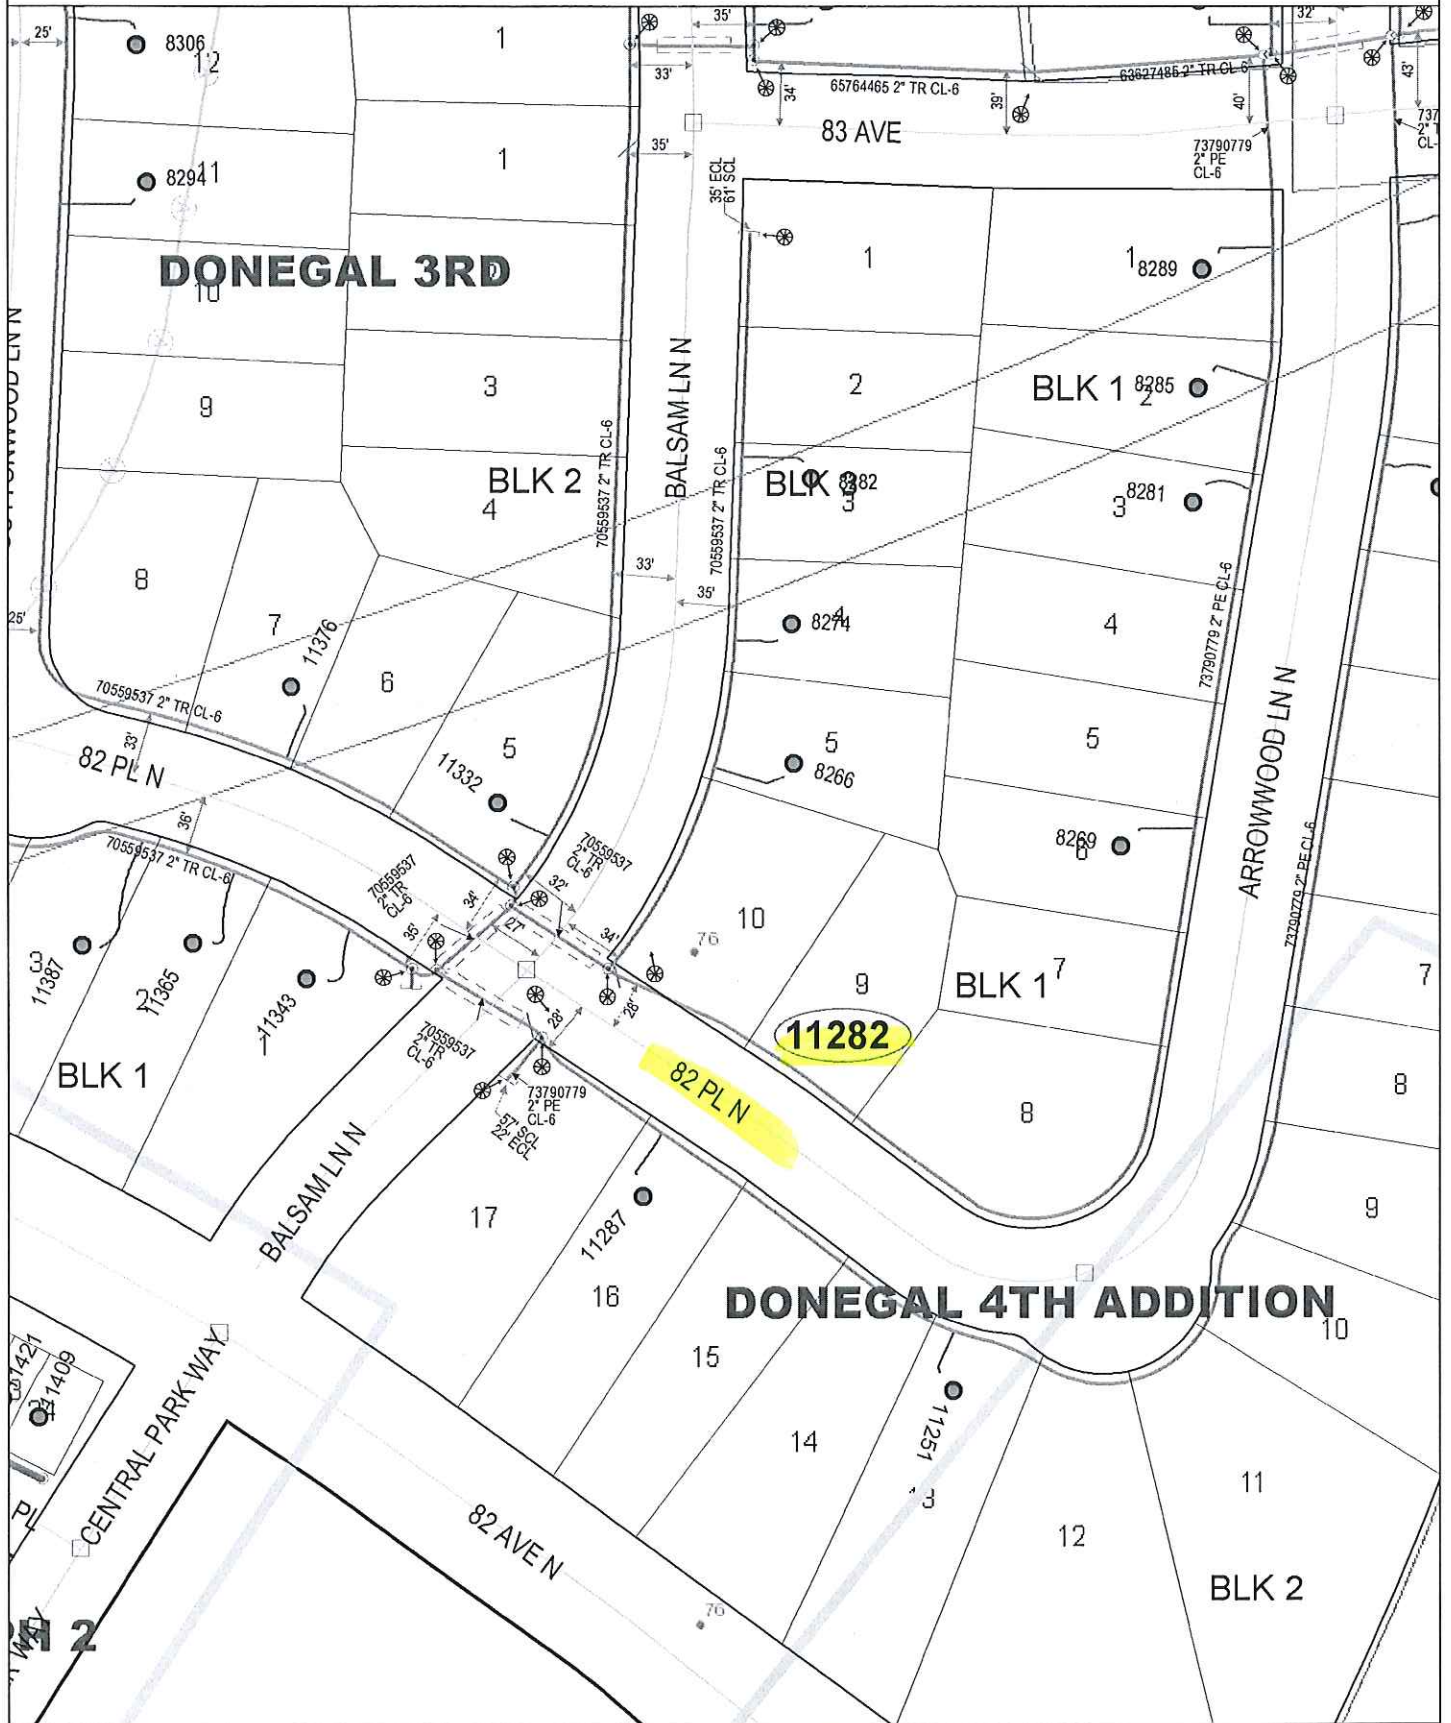

GENERAL LOCATION ONLY. DO NOT USE TO LOCATE FOR EXCAVATION. CALL 1-800-252-1166 FOR ONSITE LOCATIONS AND STAKING.

Plotted by: i220531

Plot Date: 10/6/2016

11282 82ND PL N

MAPLE GROVE

Scale: 1" : 100'