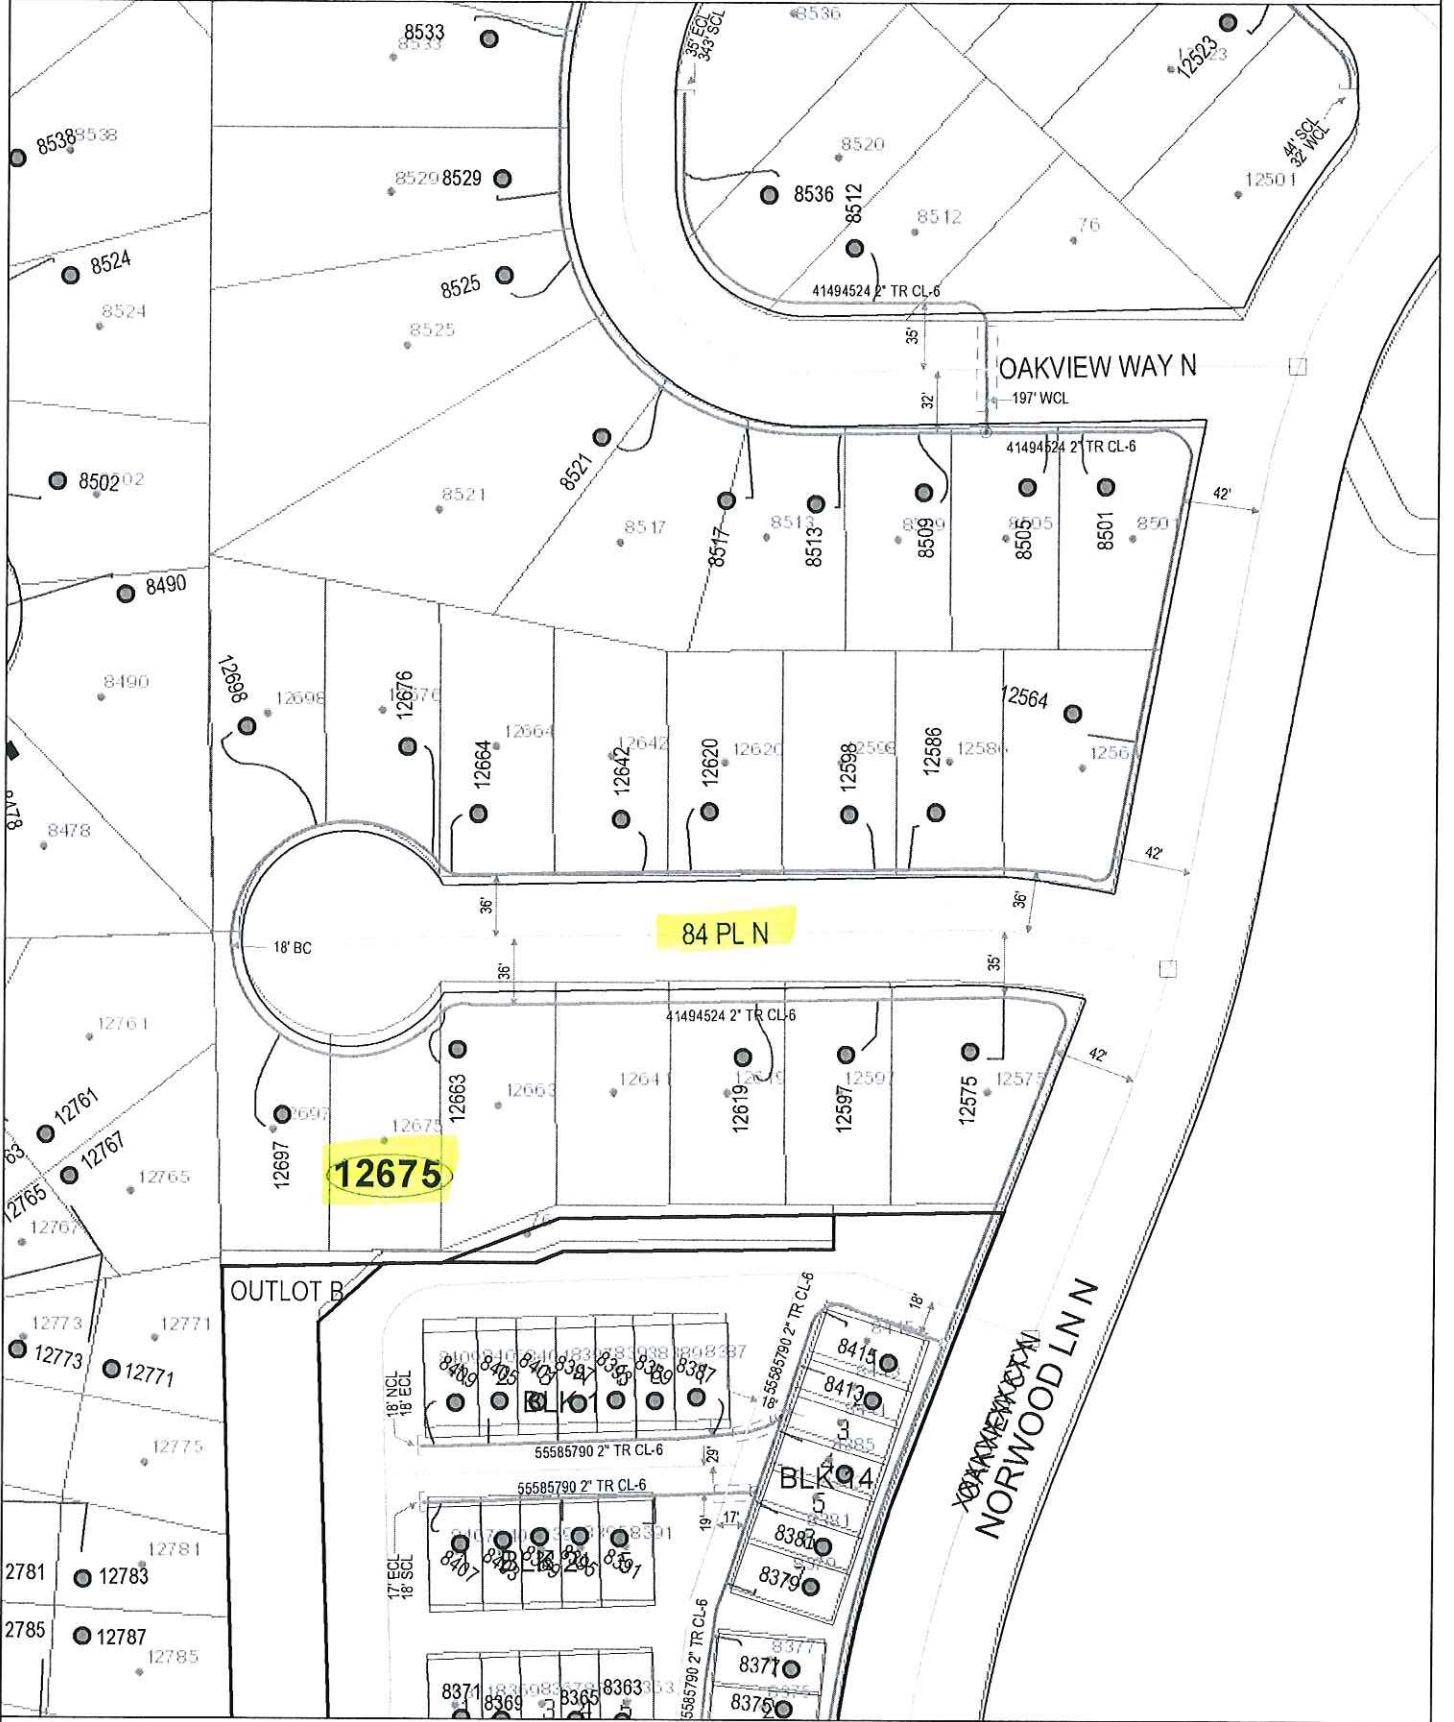

GENERAL LOCATION ONLY. DO NOT USE TO LOCATE FOR EXCAVATION. CALL 1-800-252-1166 FOR ONSITE LOCATIONS AND STAKING.

Plotted by: i220531

Plot Date: 9/30/2016

12675 84TH PL N

MAPLE GROVE

Scale: 1" : 100'