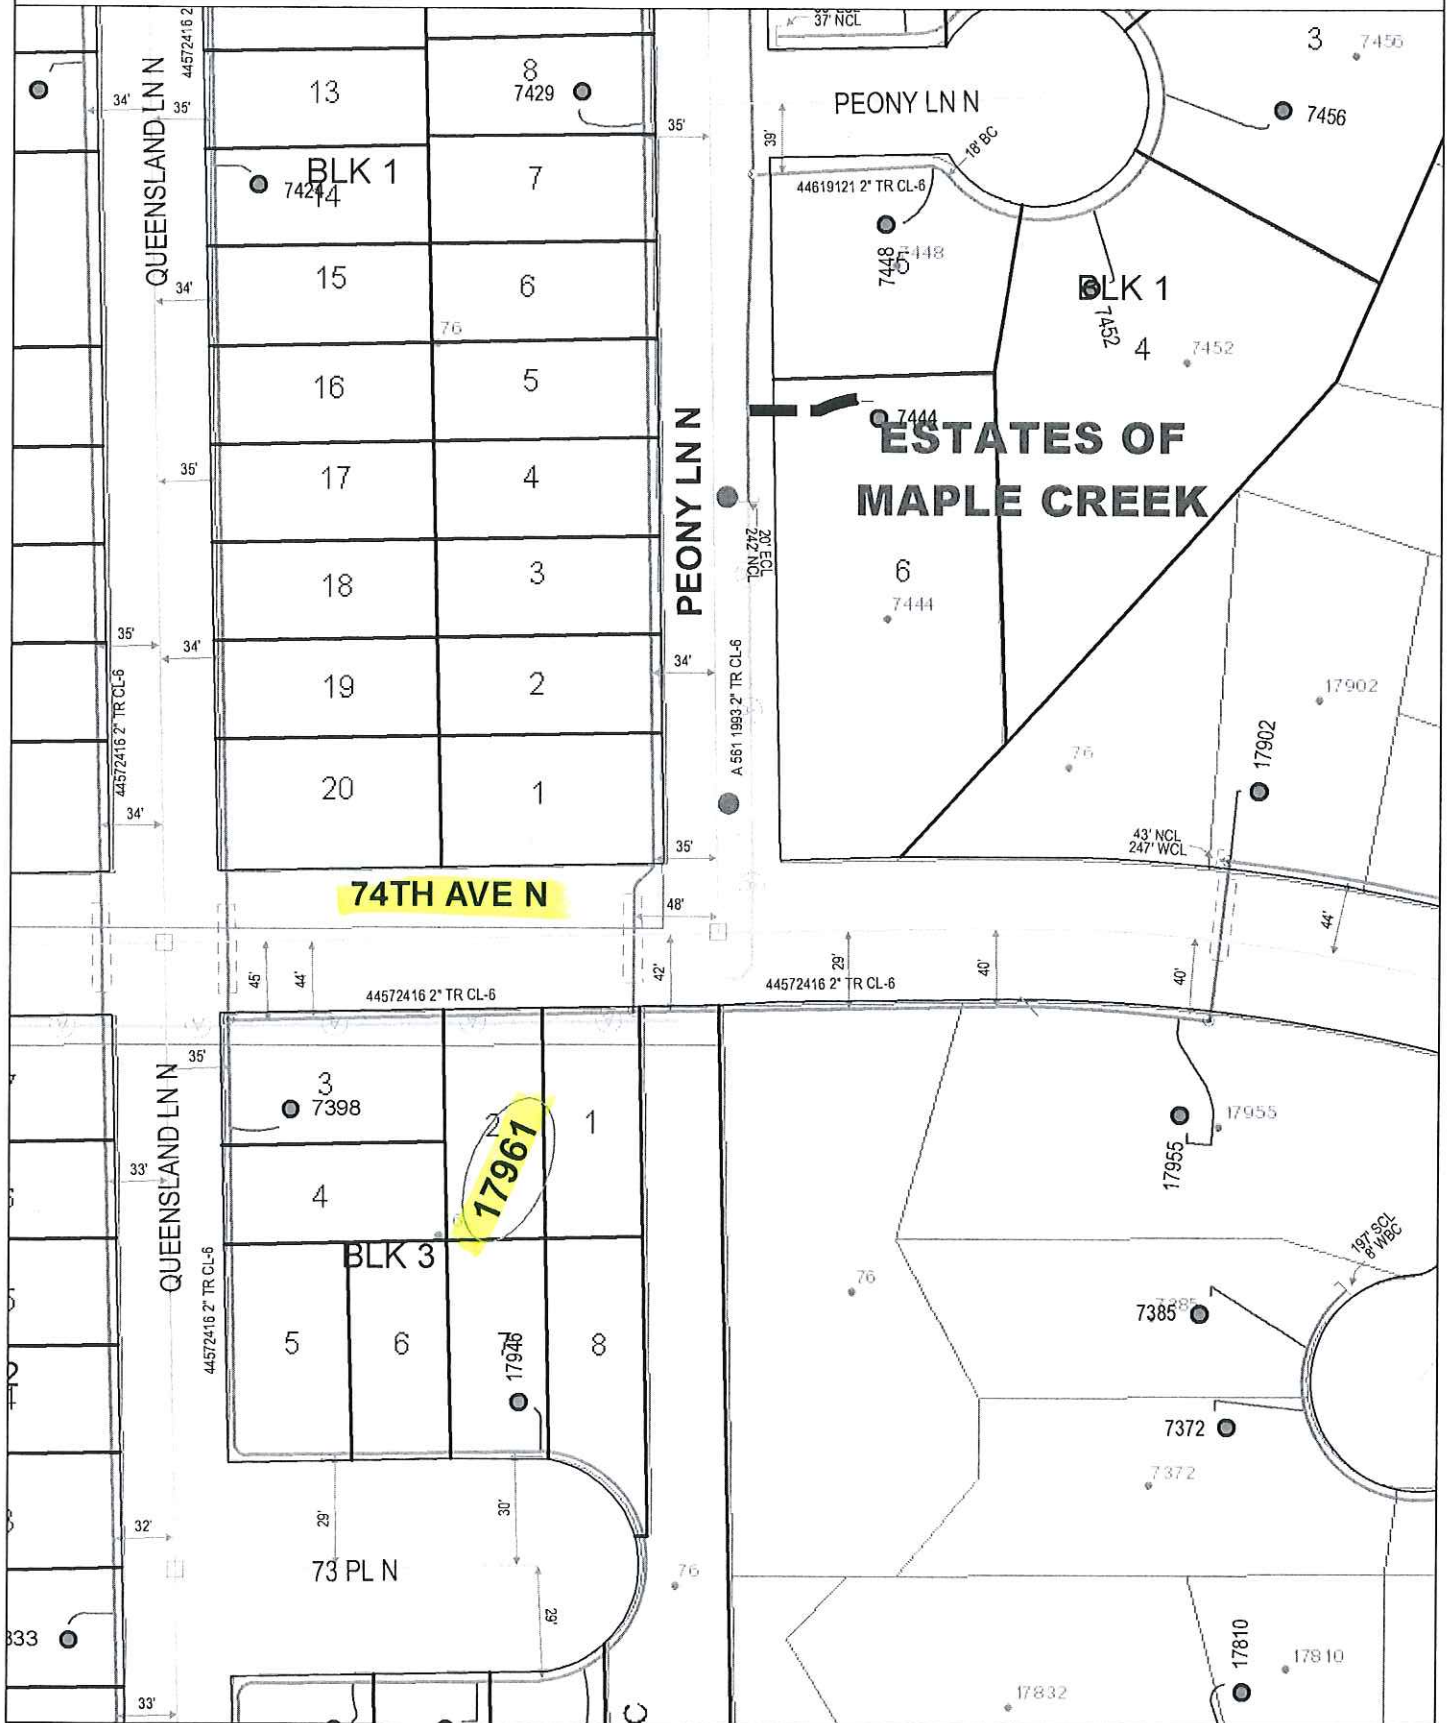

GENERAL LOCATION ONLY. DO NOT USE TO LOCATE FOR EXCAVATION. CALL 1-800-252-1166 FOR ONSITE LOCATIONS AND STAKING.

Plotted by: i220531

Plot Date: 9/29/2016

17961 74TH AVE N

MAPLE GROVE

Scale: 1" : 100'