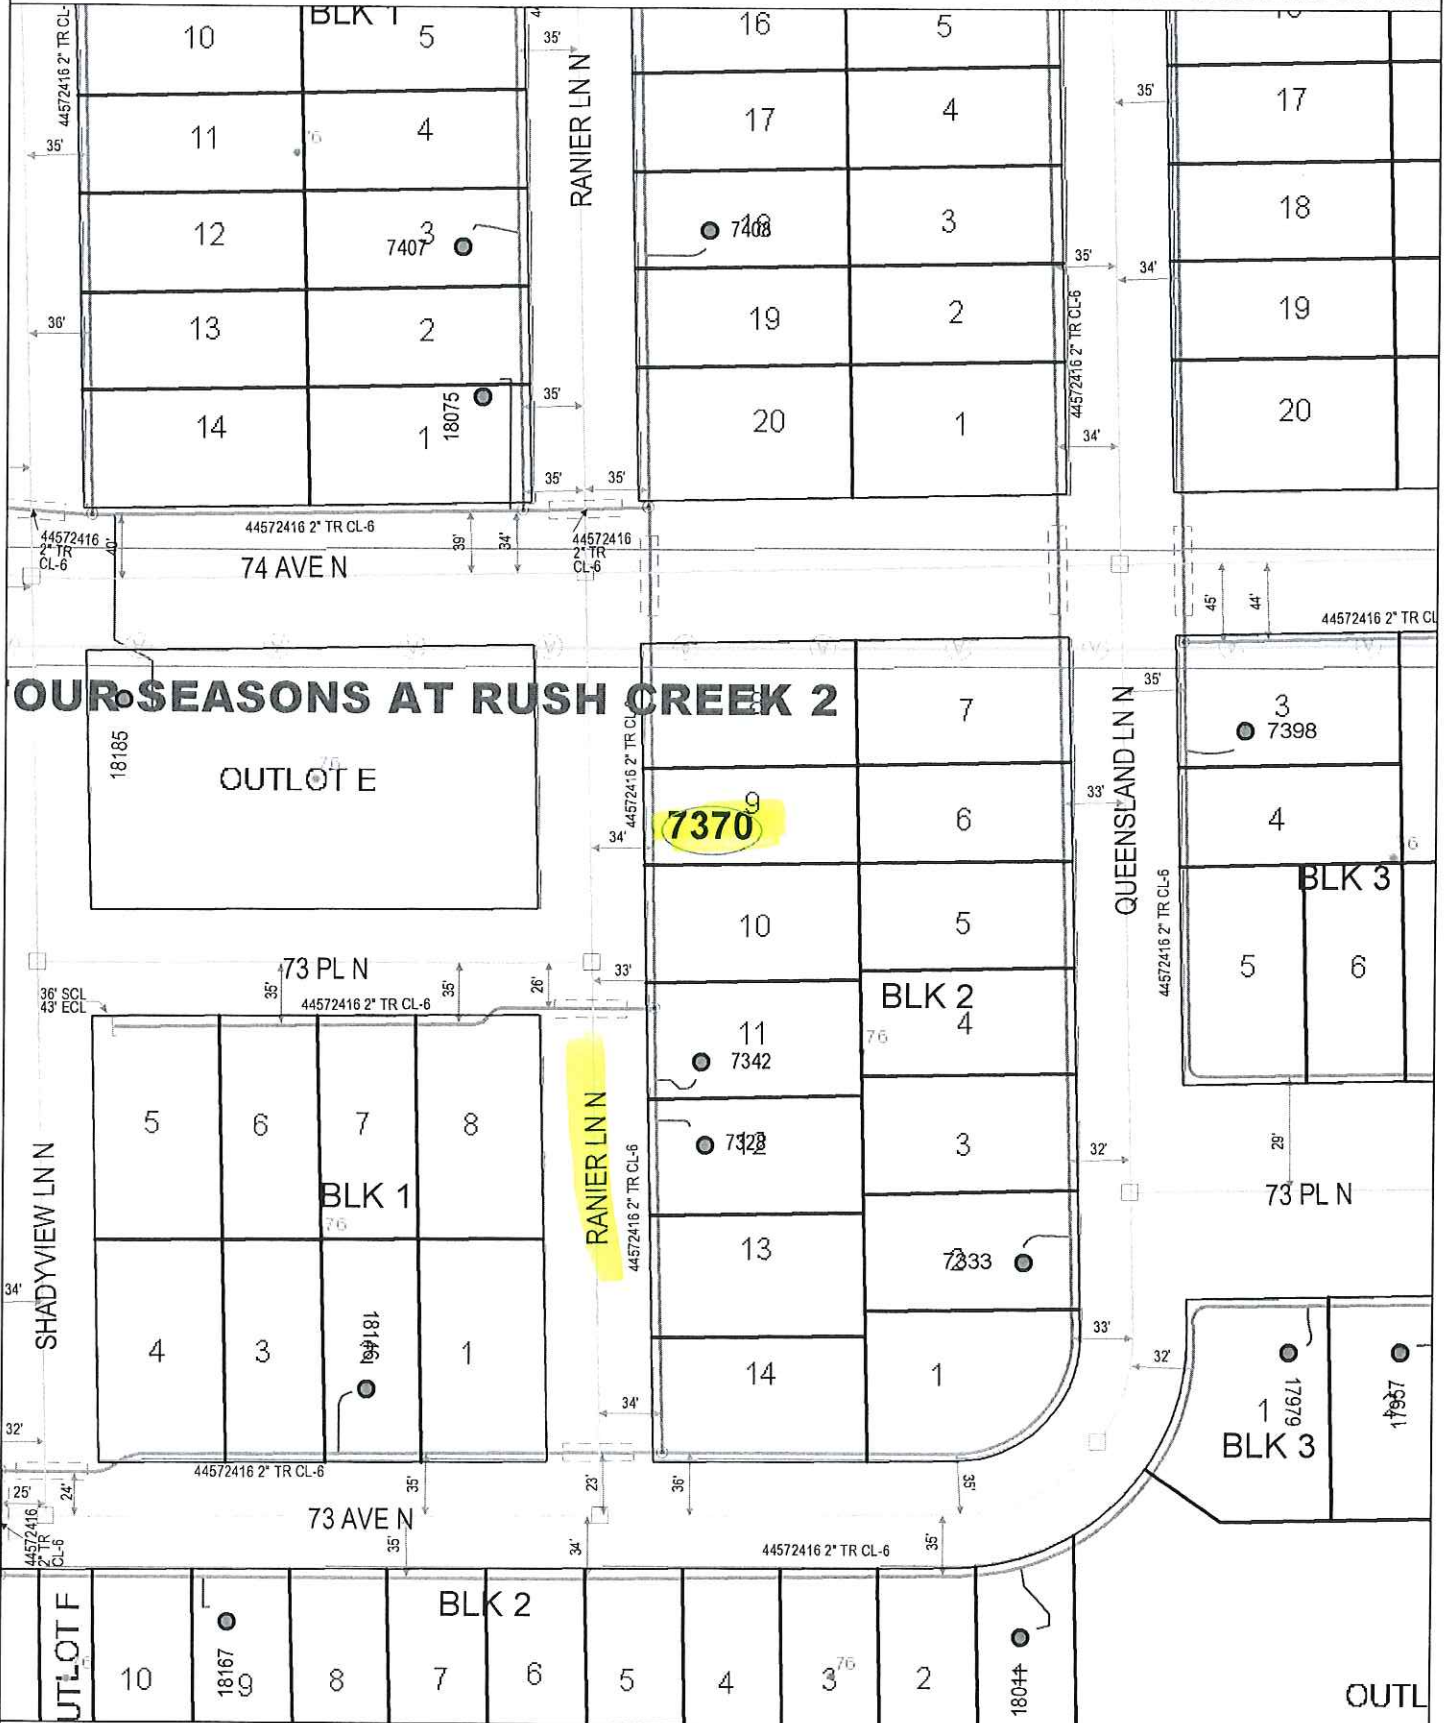

GENERAL LOCATION ONLY. DO NOT USE TO LOCATE FOR EXCAVATION. CALL 1-800-252-1166 FOR ONSITE LOCATIONS AND STAKING.

Plotted by: i220531

Plot Date: 9/29/2016

7370 RANIER LN N

MAPLE GROVE

Scale: 1" : 100'