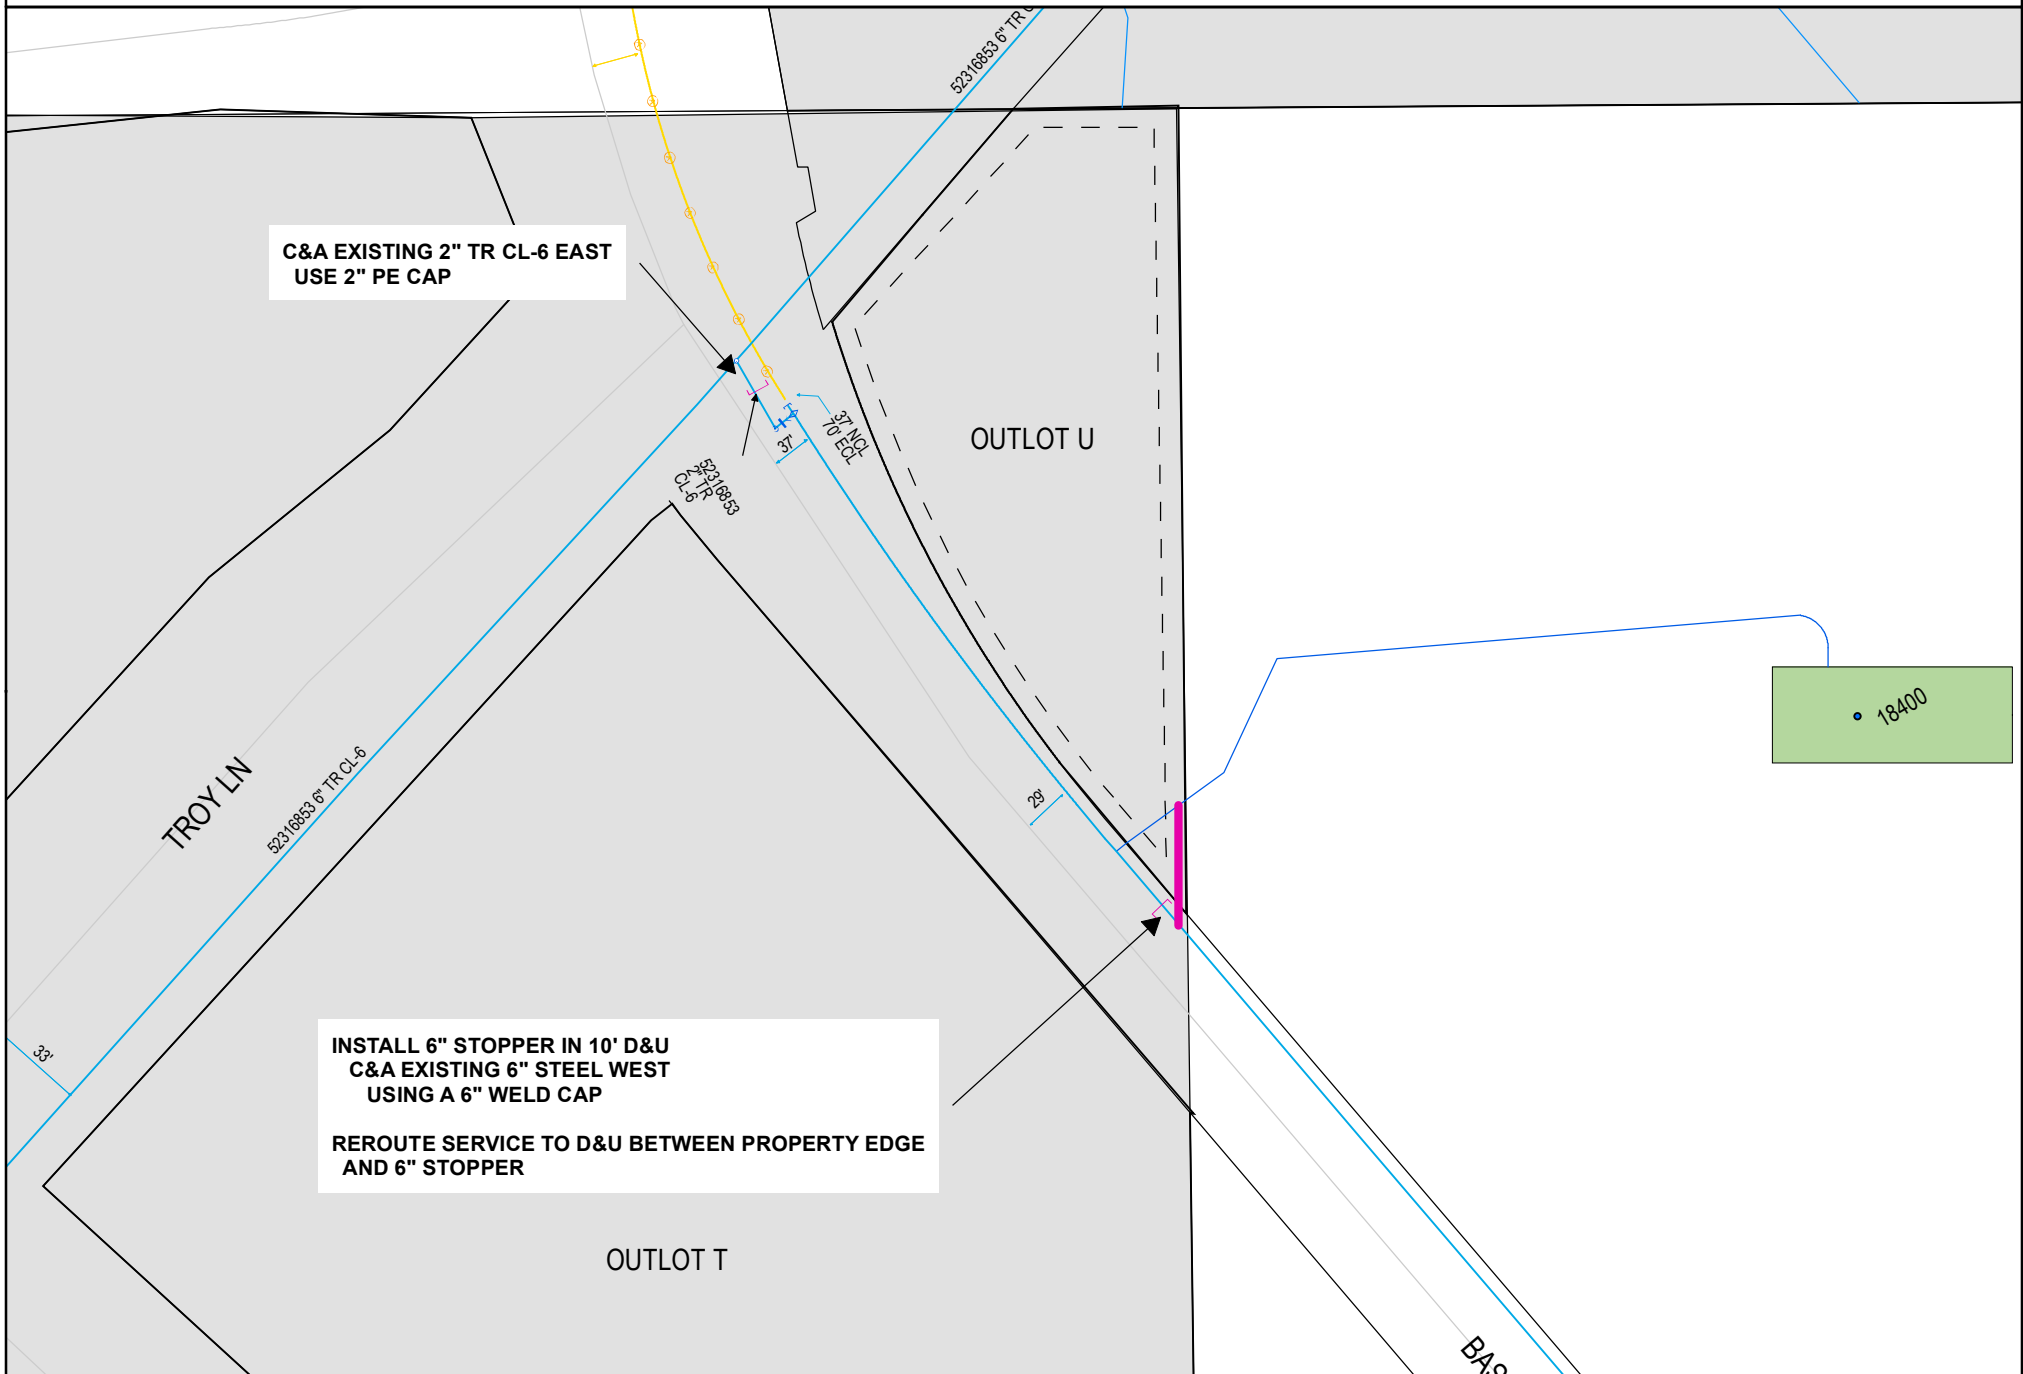

GENERAL LOCATION ONLY. DO NOT USE TO LOCATE FOR EXCAVATION. CALL 1-800-252-1166 FOR ONSITE LOCATIONS AND STAKING.

Plotted by: i227324

Plot Date: 4/19/2019

Field 1:

Field 2:

Scale: 1" : 100'