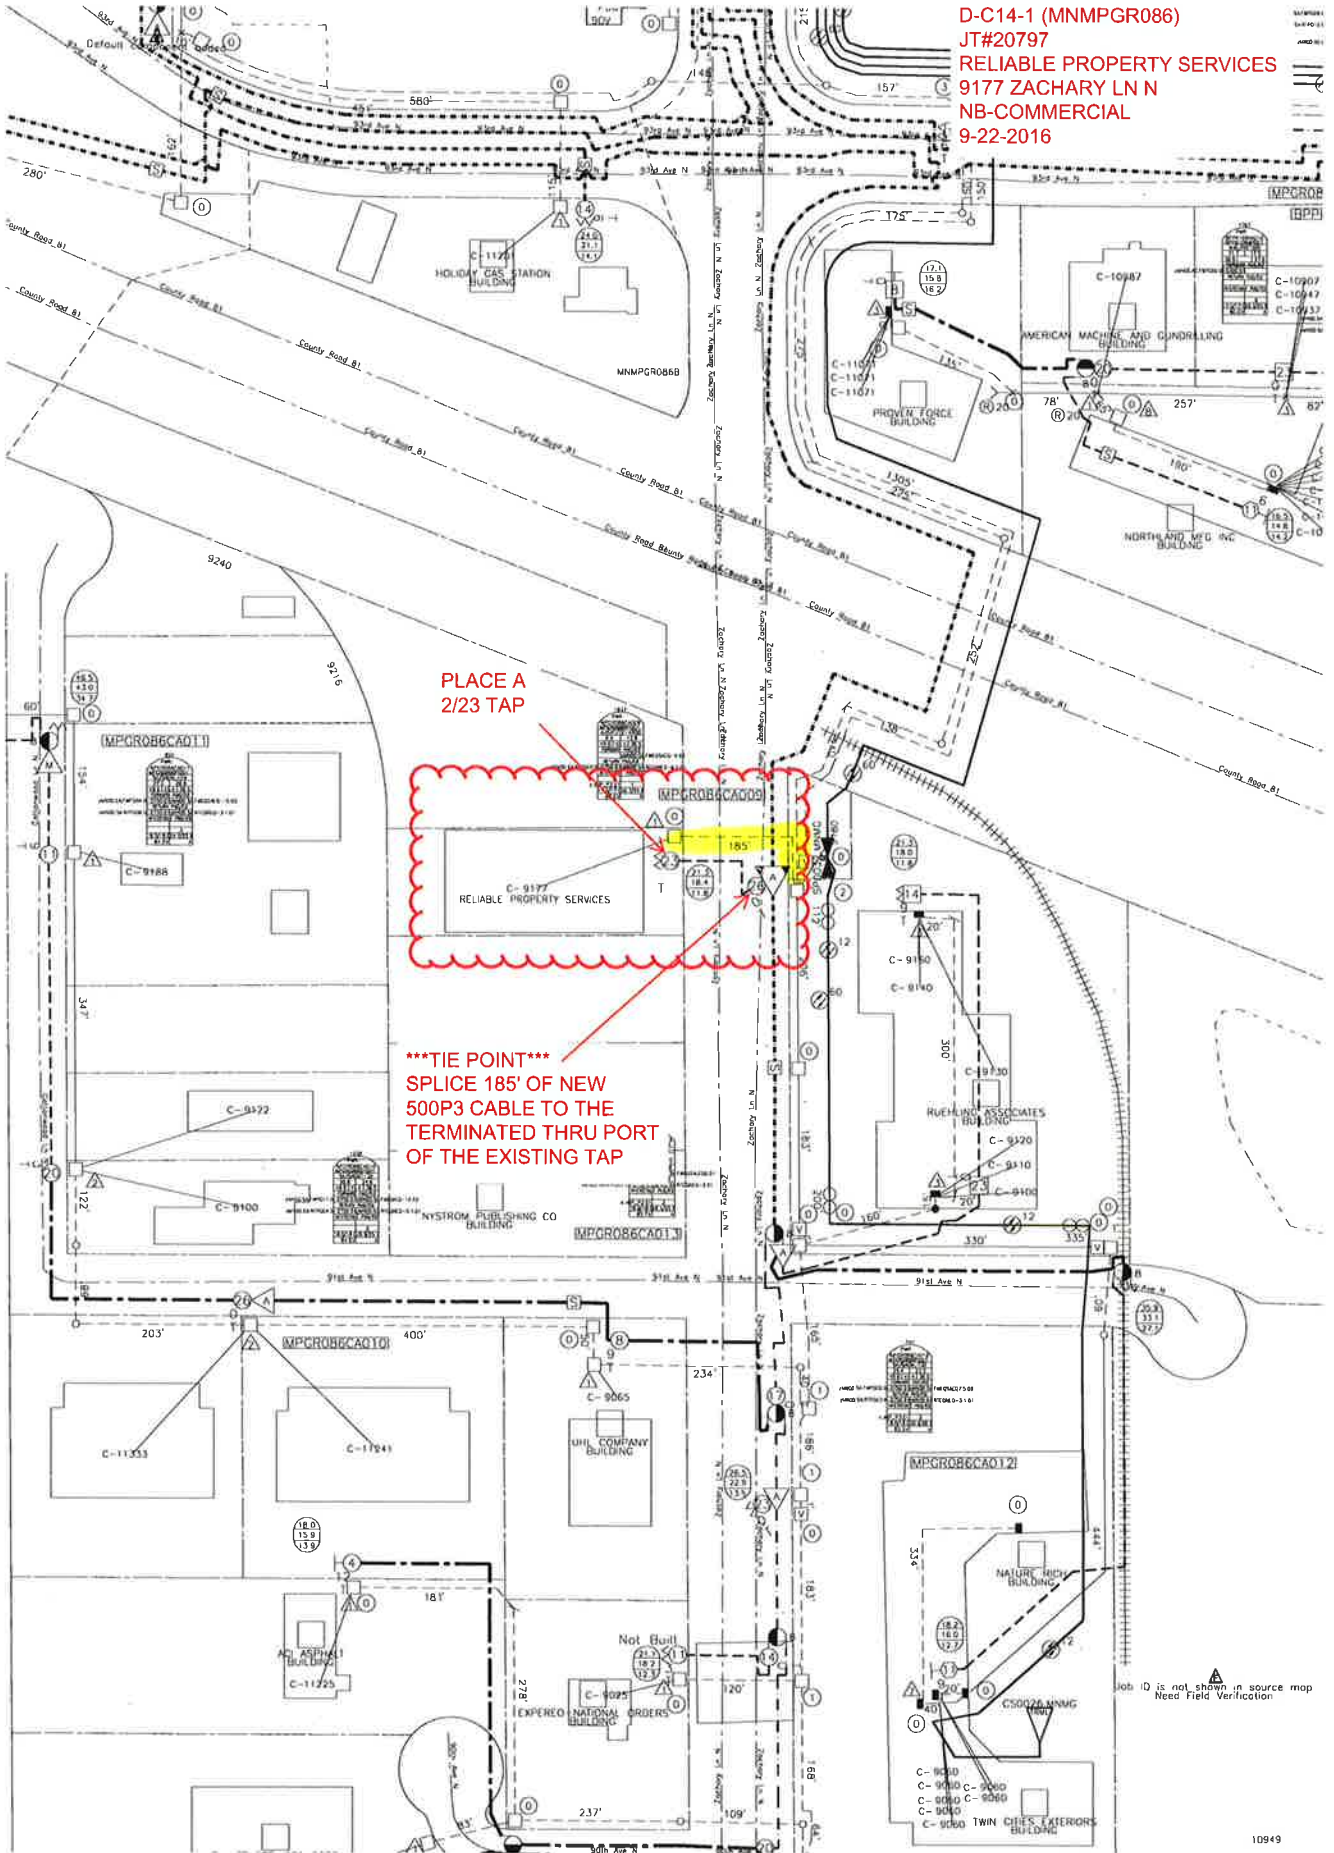

D-C14-1 (MNMPGR086)
JT#20797
RELIABLE PROPERTY SERVICES
9177 ZACHARY LN N
NB-COMMERCIAL
9-22-2016

Job ID is not shown in source map
Need Field Verification