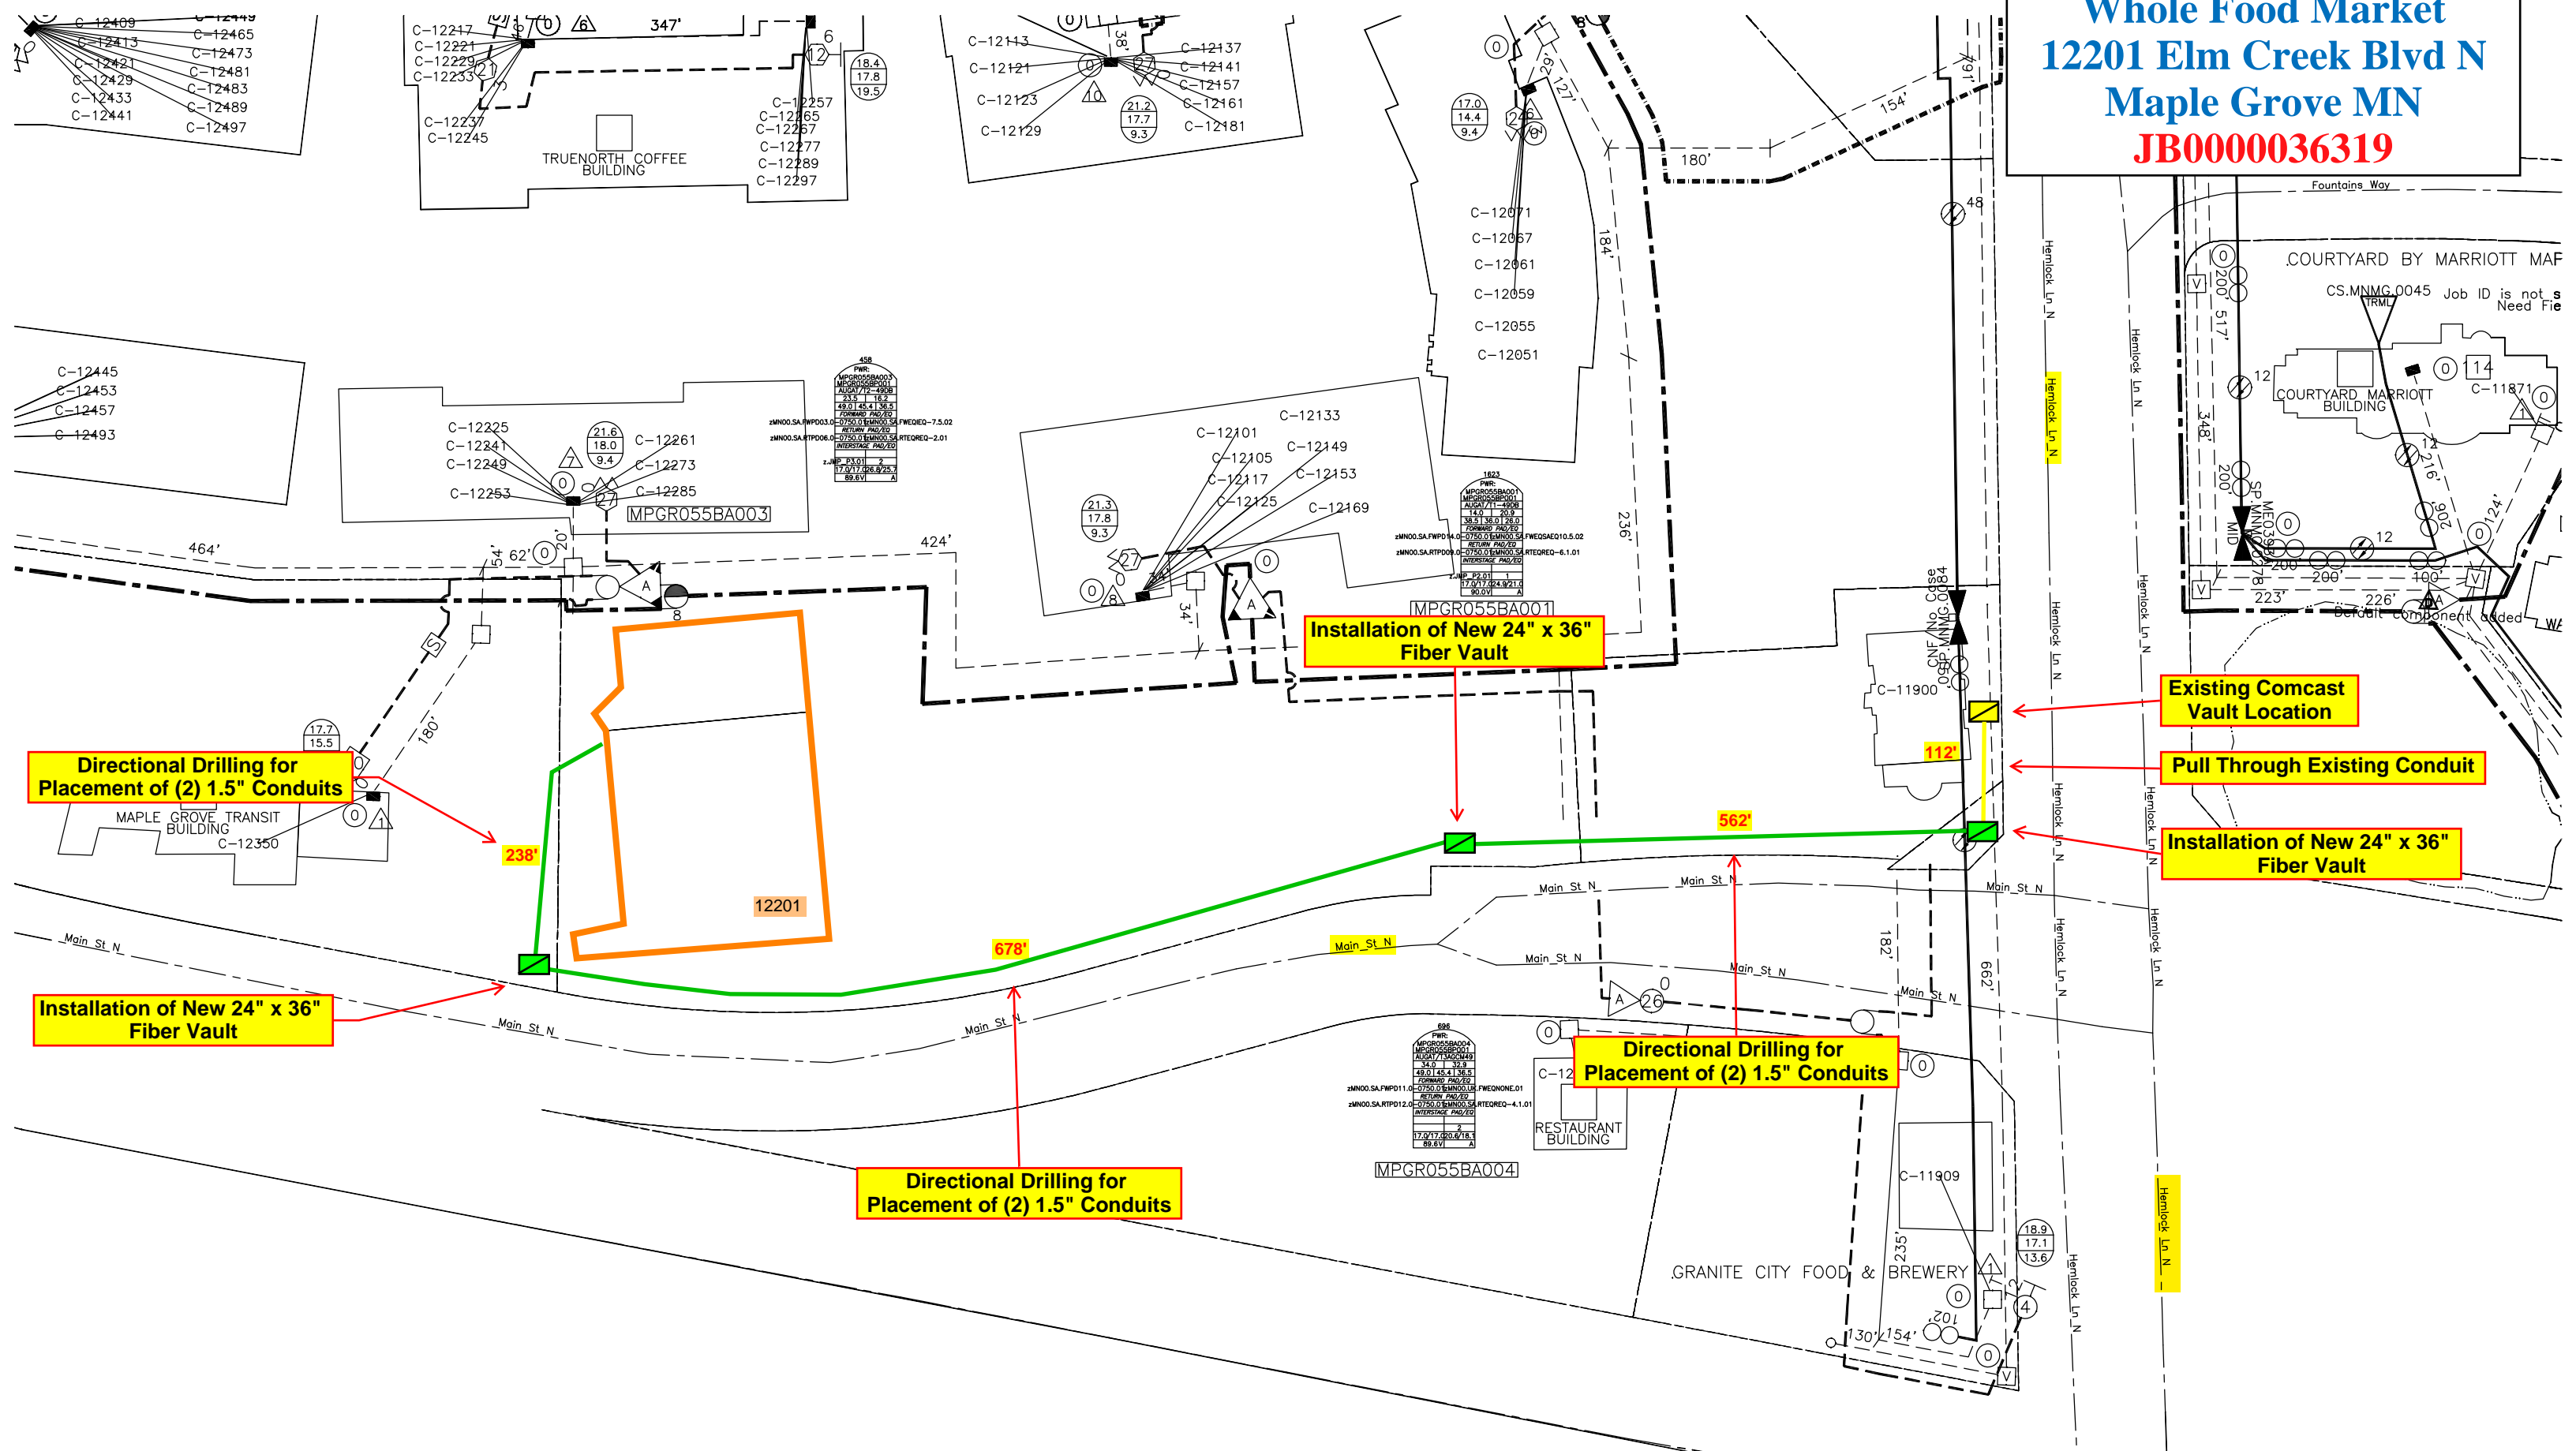

Untitled Map

Write a description for your map.

Legend

📍 12201 Elm Creek Blvd N

Whole Food Market
12201 Elm Creek Blvd N
Maple Grove MN
JB0000036319

Directional Drilling for Placement of (2) 1.5" Conduits

Installation of New 24" x 36" Fiber Vault

Directional Drilling for Placement of (2) 1.5" Conduits

Installation of New 24" x 36" Fiber Vault

Directional Drilling for Placement of (2) 1.5" Conduits

Existing Comcast Vault Location

Pull Through Existing Conduit

- C-12143
- C-12121
- C-12123
- C-12129
- C-12137
- C-12141
- C-12157
- C-12161
- C-12181

- C-12071
- C-12067
- C-12061
- C-12059
- C-12055
- C-12051

- C-12225
- C-12241
- C-12249
- C-12253
- C-12261
- C-12273
- C-12285

- C-12101
- C-12105
- C-12117
- C-12125
- C-12133
- C-12149
- C-12153
- C-12169

- C-11900
- C-11909