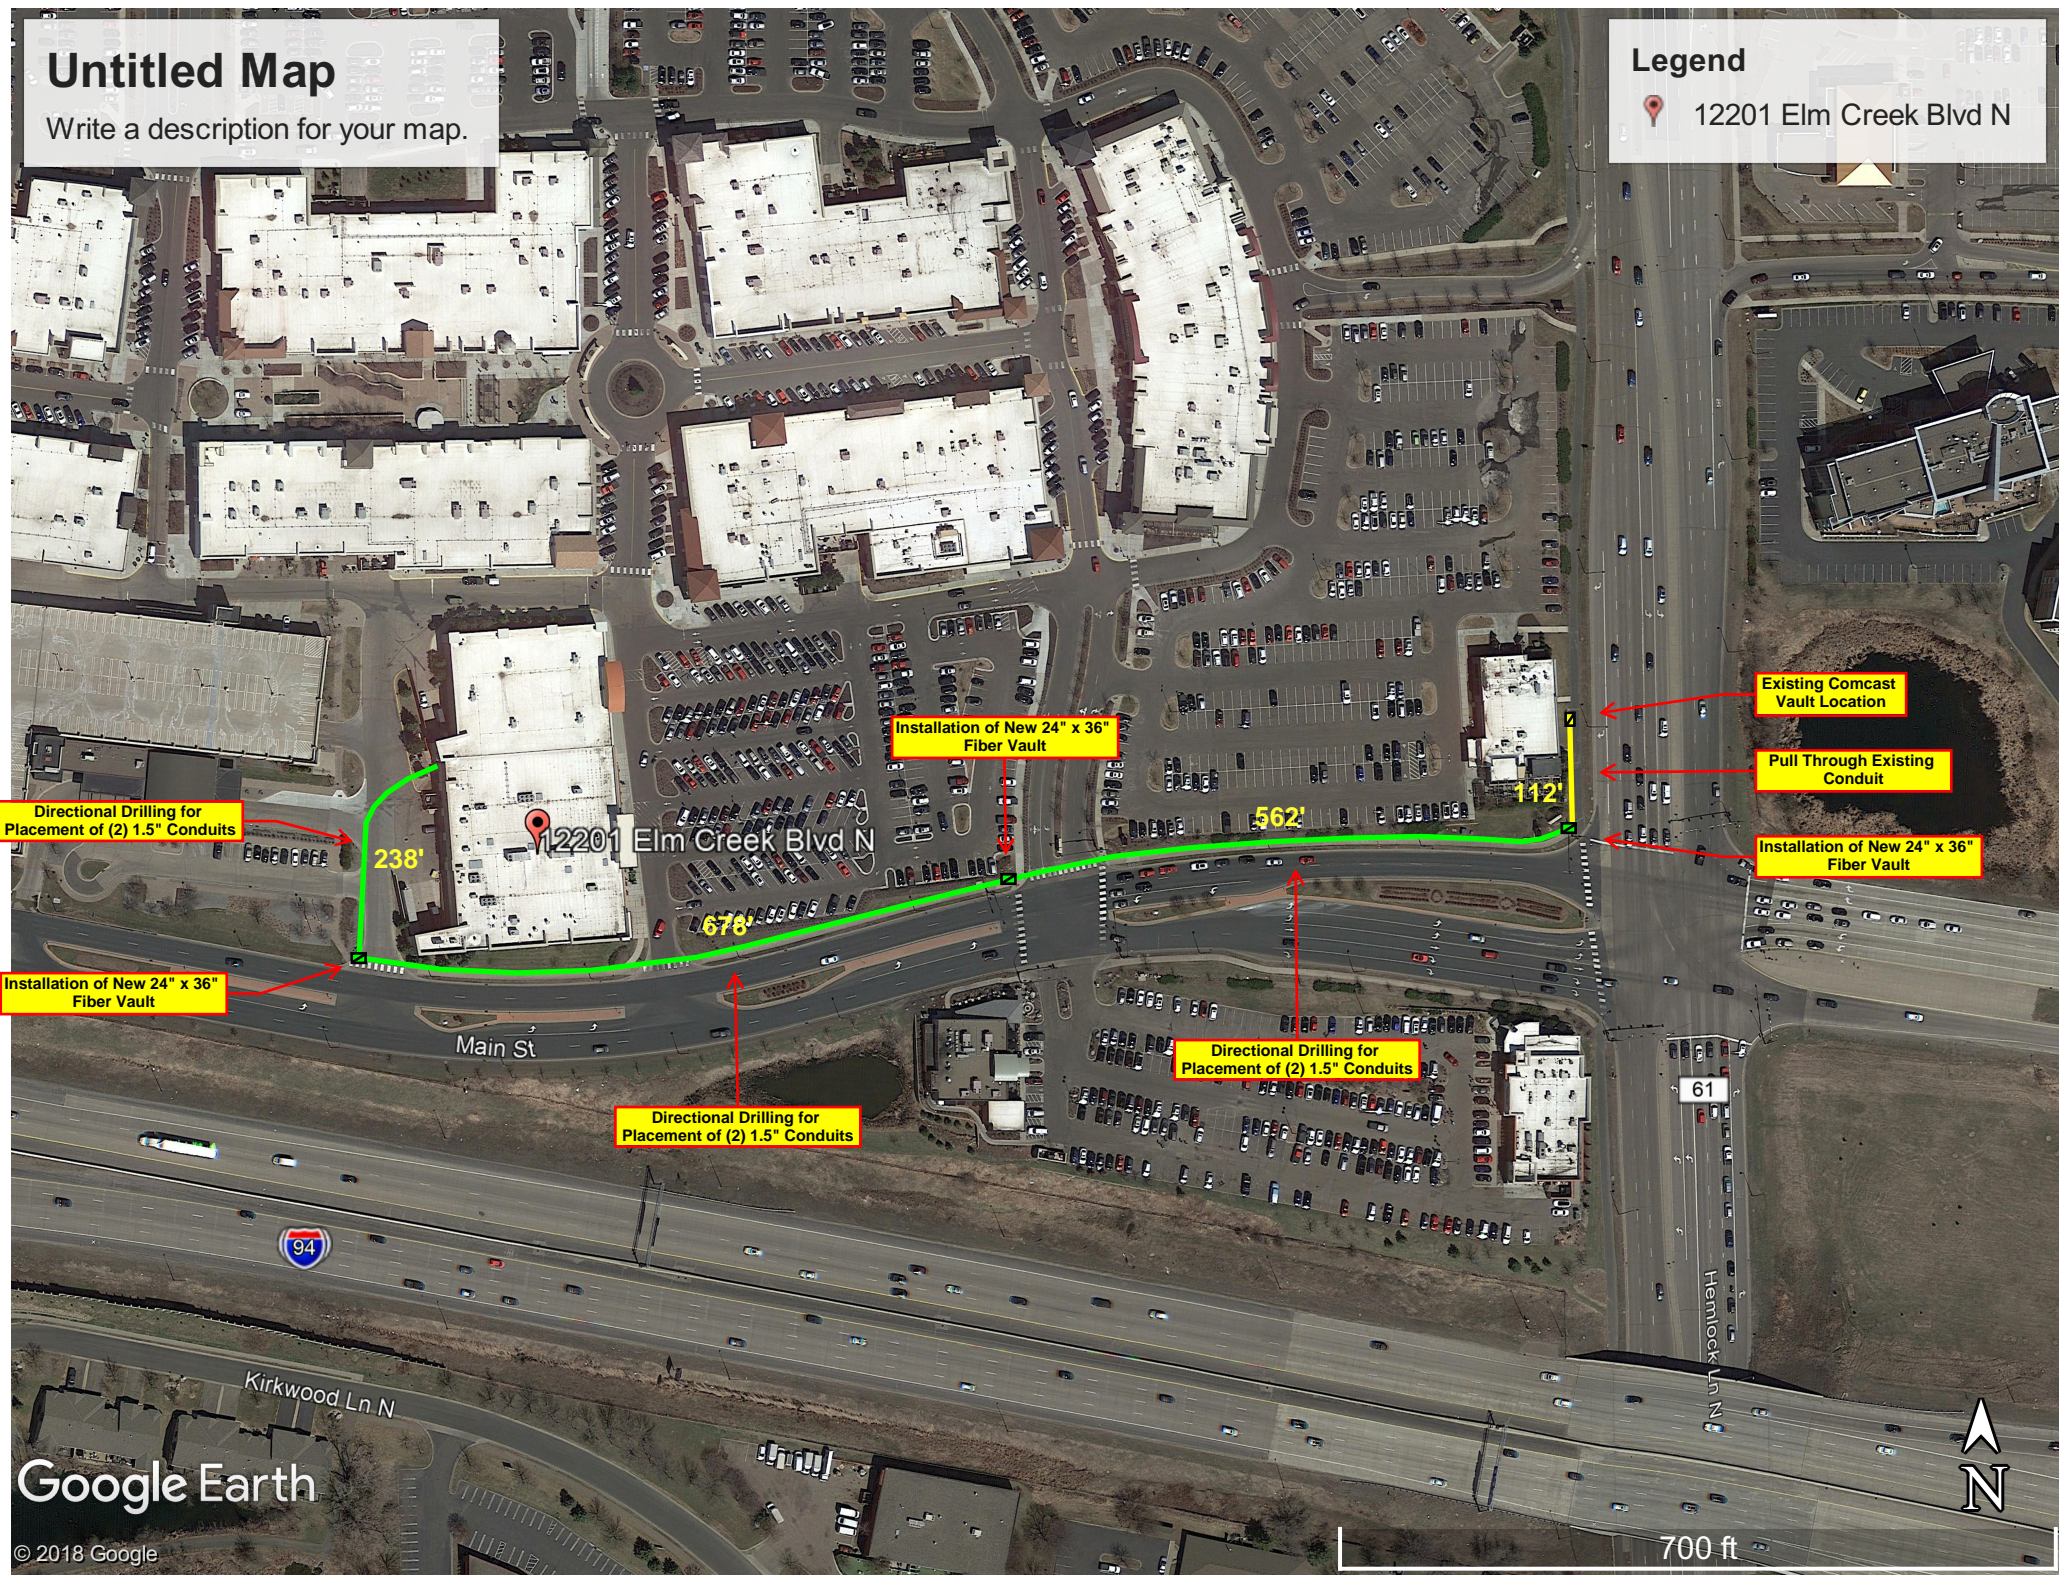

Untitled Map

Write a description for your map.

Legend

📍 12201 Elm Creek Blvd N

Whole Food Market
12201 Elm Creek Blvd N
Maple Grove MN
JB0000036319

Directional Drilling for Placement of (2) 1.5" Conduits

Installation of New 24" x 36" Fiber Vault

Directional Drilling for Placement of (2) 1.5" Conduits

Installation of New 24" x 36" Fiber Vault

Directional Drilling for Placement of (2) 1.5" Conduits

Existing Comcast Vault Location

Pull Through Existing Conduit