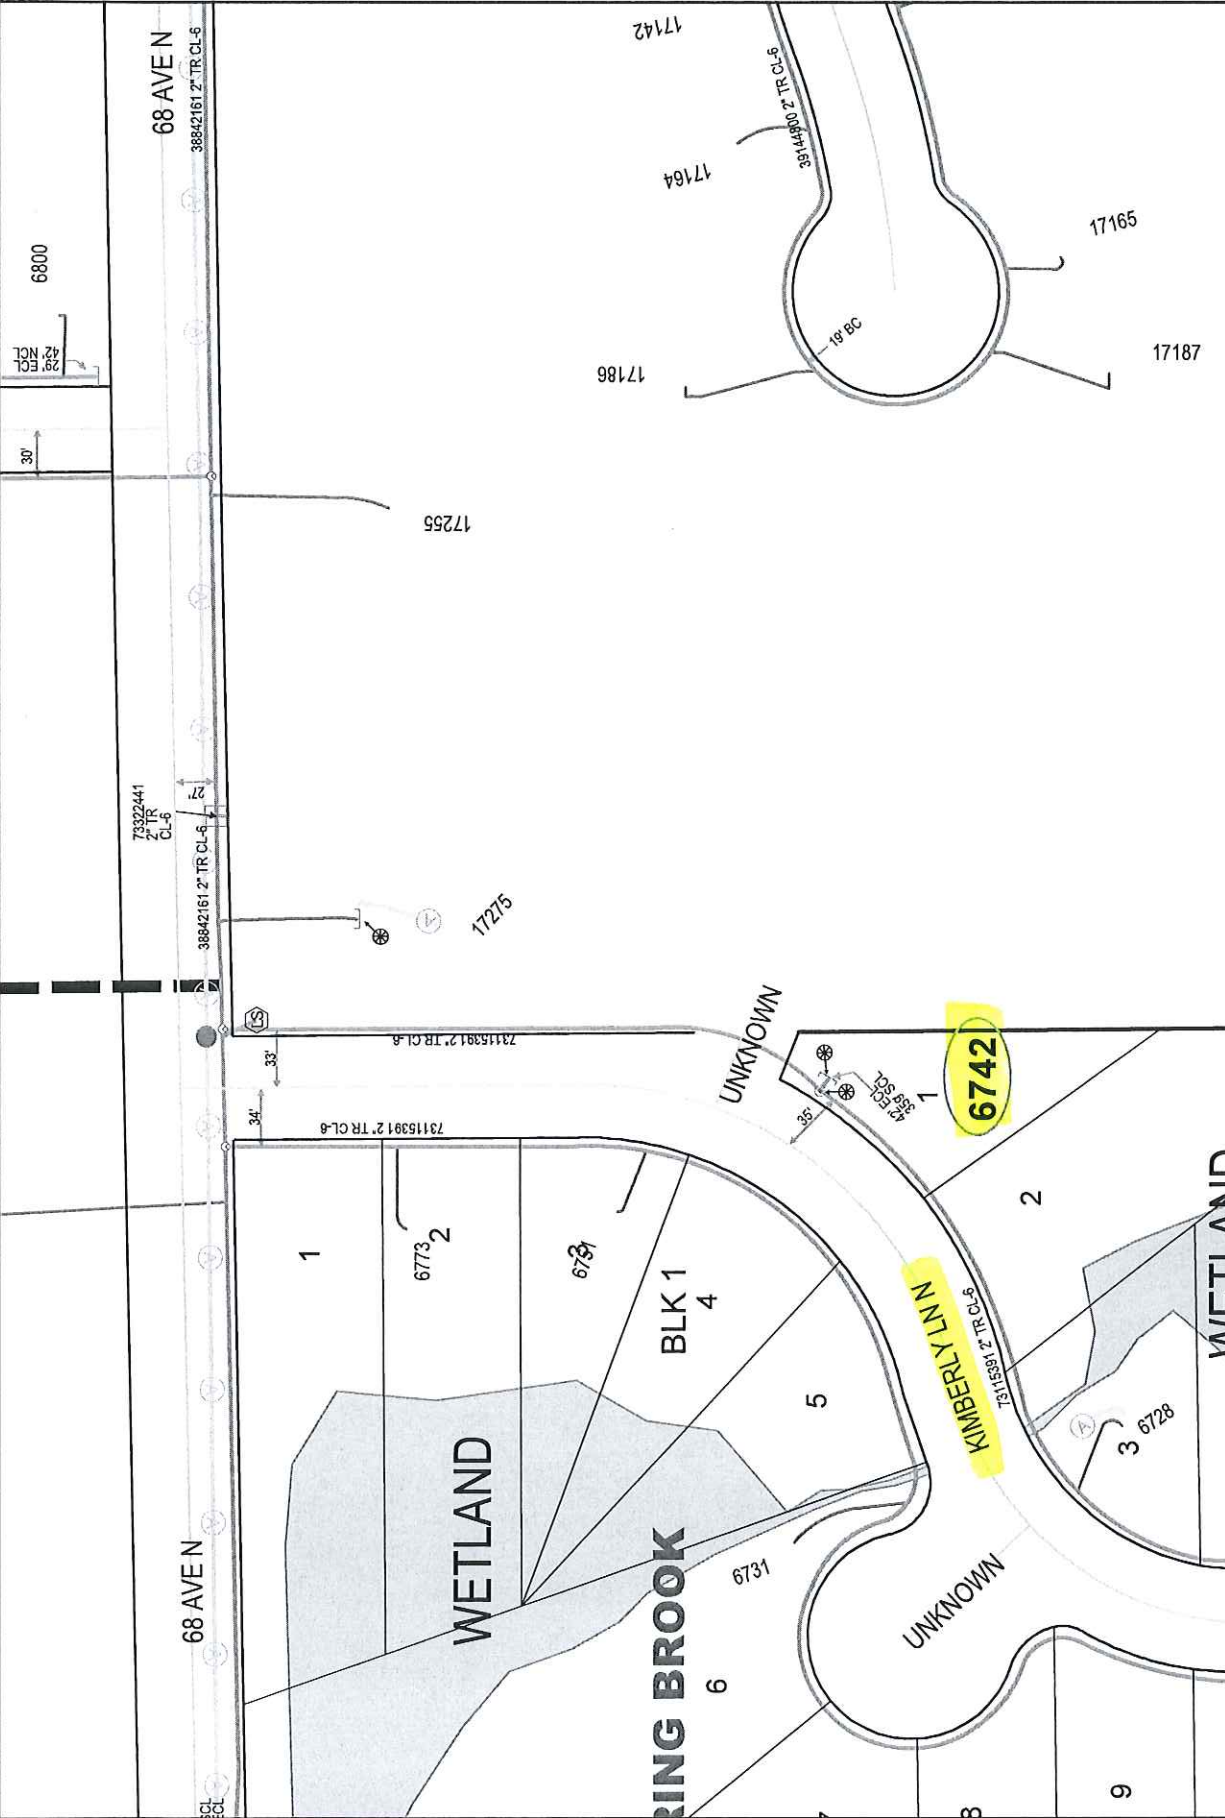

GENERAL LOCATION ONLY. DO NOT USE TO LOCATE FOR EXCAVATION. CALL 1-800-252-1166 FOR ONSITE LOCATIONS AND STAKING.

Plotted by: i221536  
Plot Date: 9/23/2016

6742 KIMBERLY LN N  
MAPLE GROVE

Scale: 1" = 100'  
CenterPoint Energy  
North