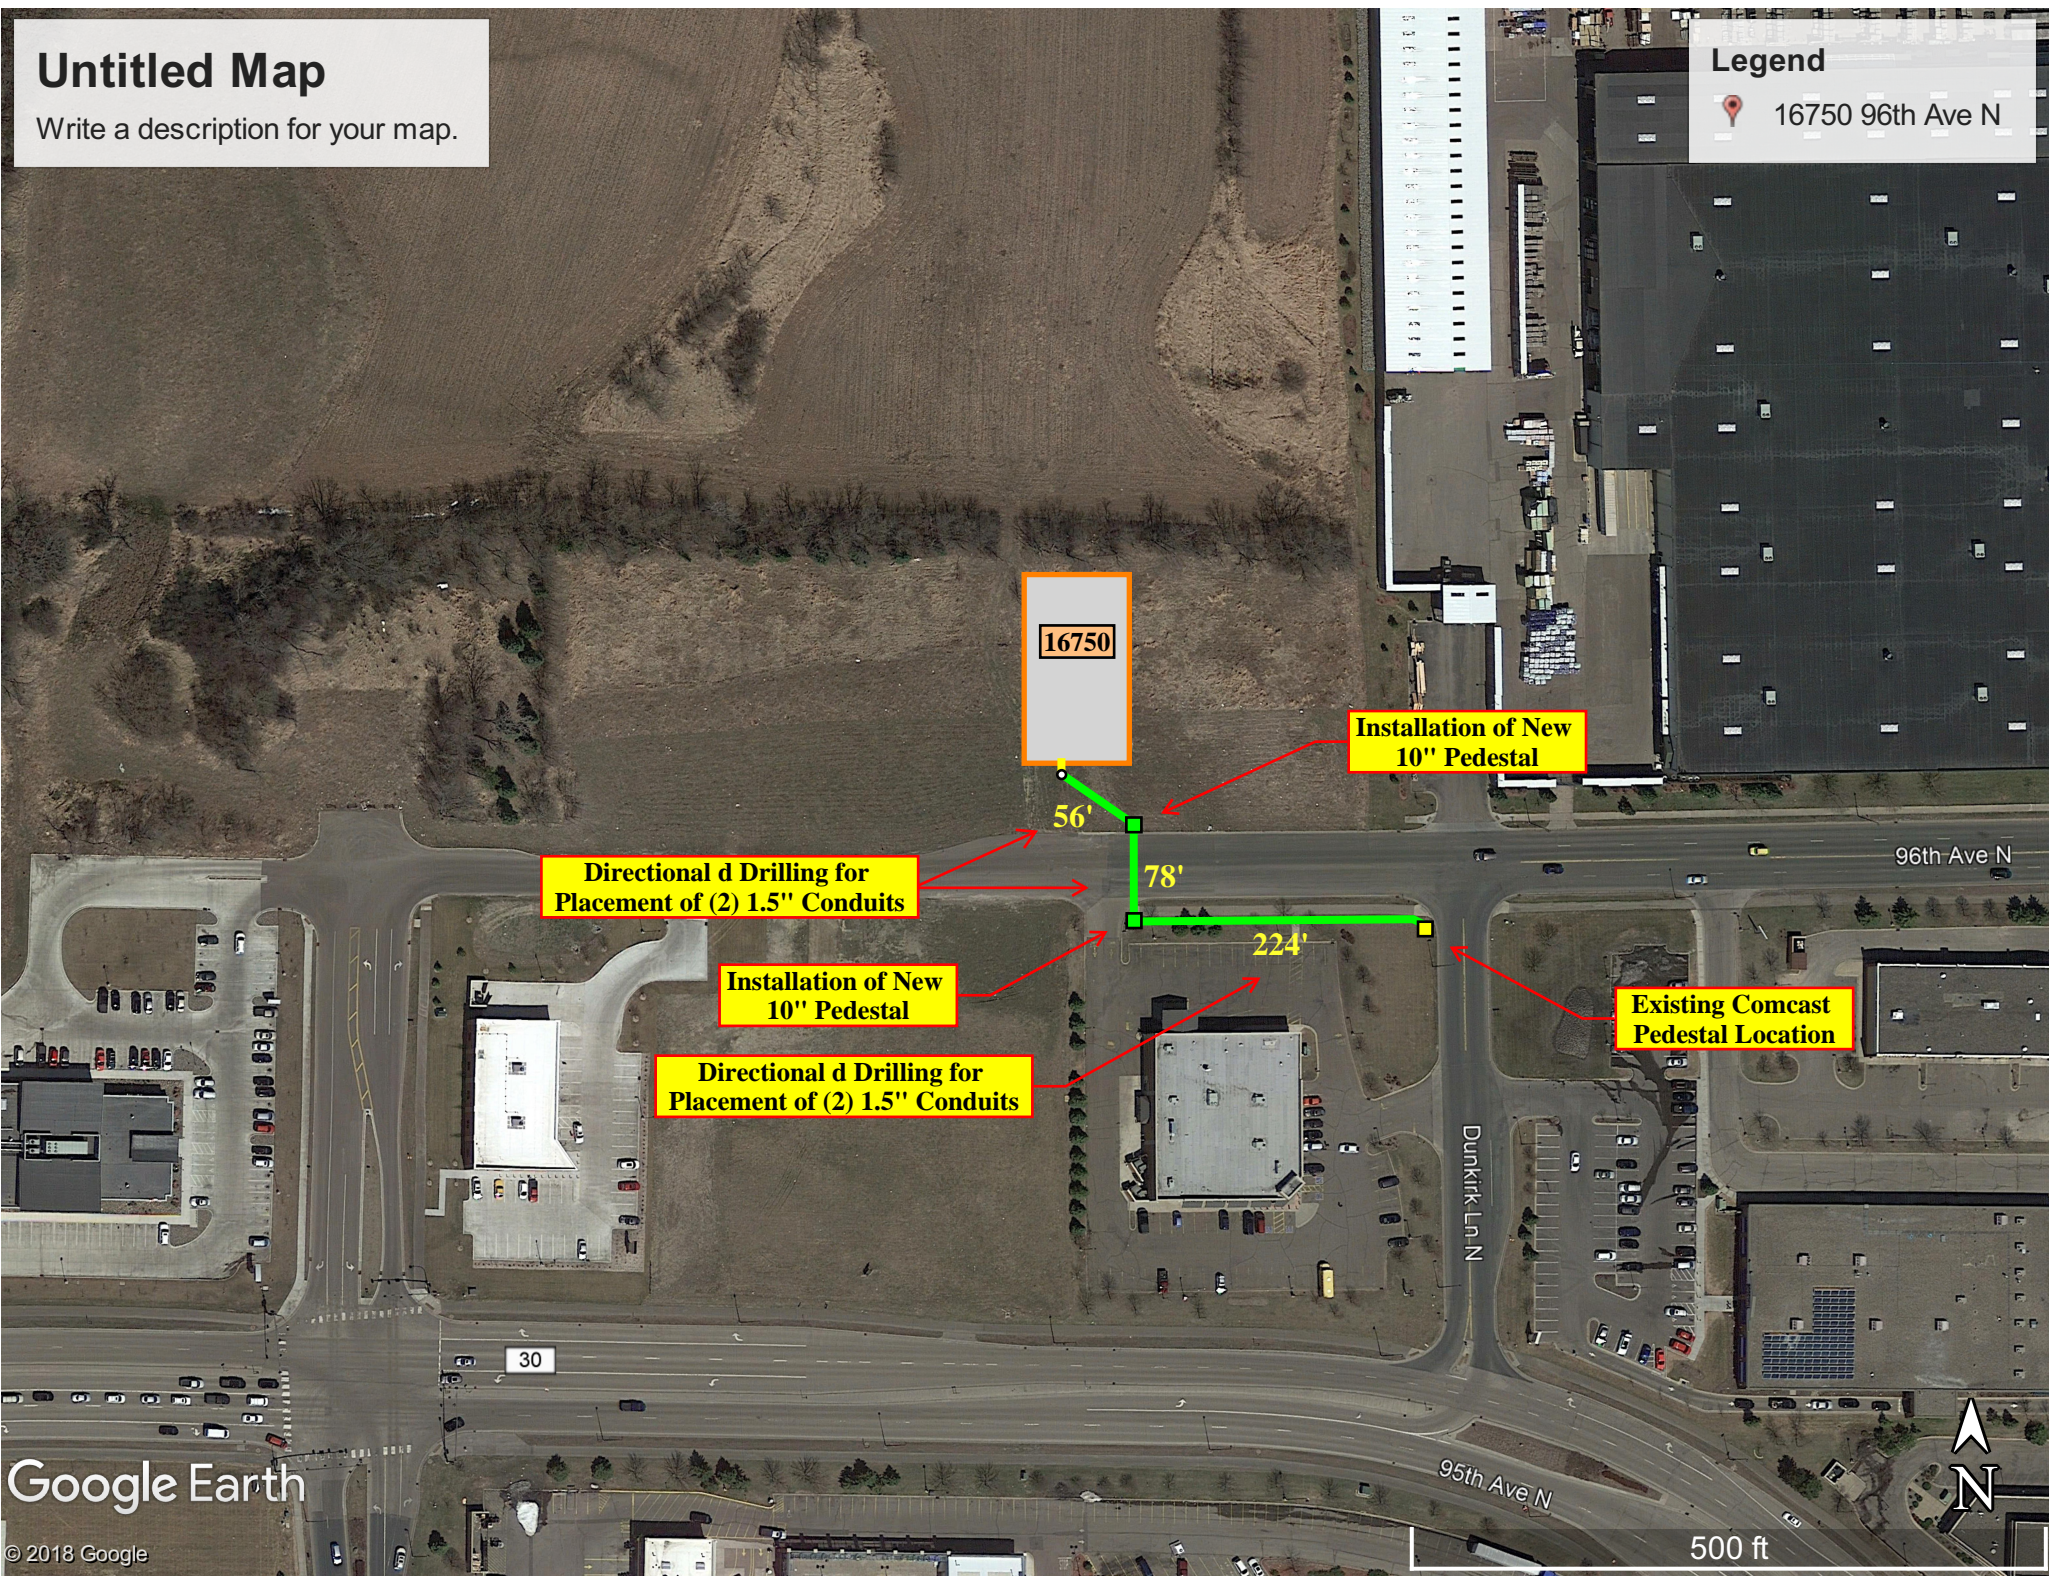

Untitled Map

Write a description for your map.

Legend
📍 16750 96th Ave N

16750

Installation of New 10" Pedestal

Directional d Drilling for Placement of (2) 1.5" Conduits

Installation of New 10" Pedestal

Directional d Drilling for Placement of (2) 1.5" Conduits

Existing Comcast Pedestal Location

56'

78'

224'

96th Ave N

Dunkirk Ln N

30

95th Ave N

500 ft

Abra Auto Body
 16750 96th Ave. North
 Maple Grove, MN 55311
JB0000030425
Node: MNMPGR018
Legacy: D-A11-3