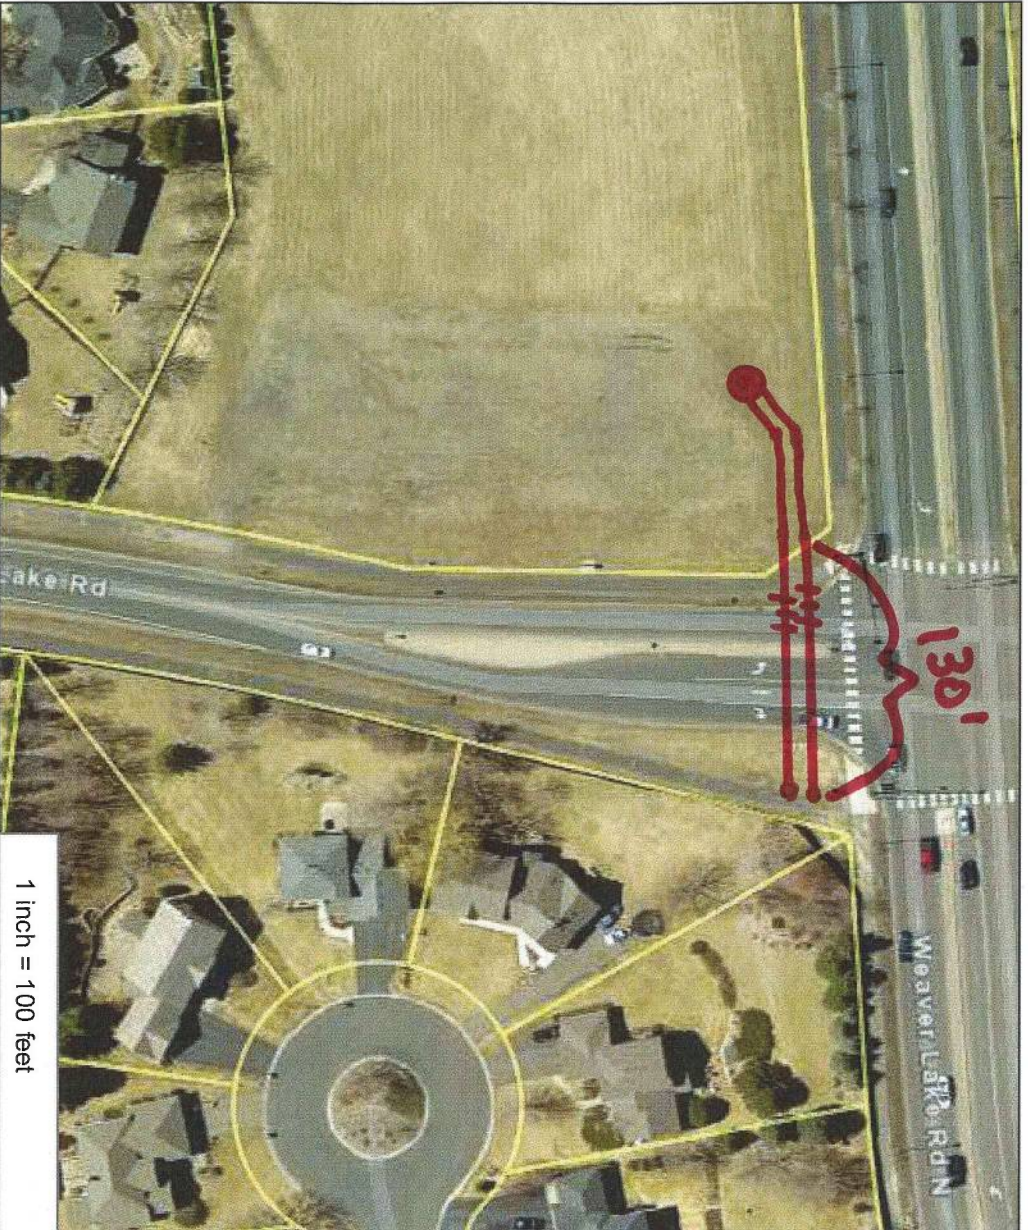

Hennepin County Property Map

Date: 4/18/2019

PARCEL ID: 1311922310005

OWNER NAME: Baka Properties Llc

PARCEL ADDRESS: 10503 89th Ave N, Maple Grove MN 55369

PARCEL AREA: 4.8 acres, 209,233 sq ft

A-T-B: Abstract

SALE PRICE: \$1,150,000

Comments:

1 inch = 100 feet