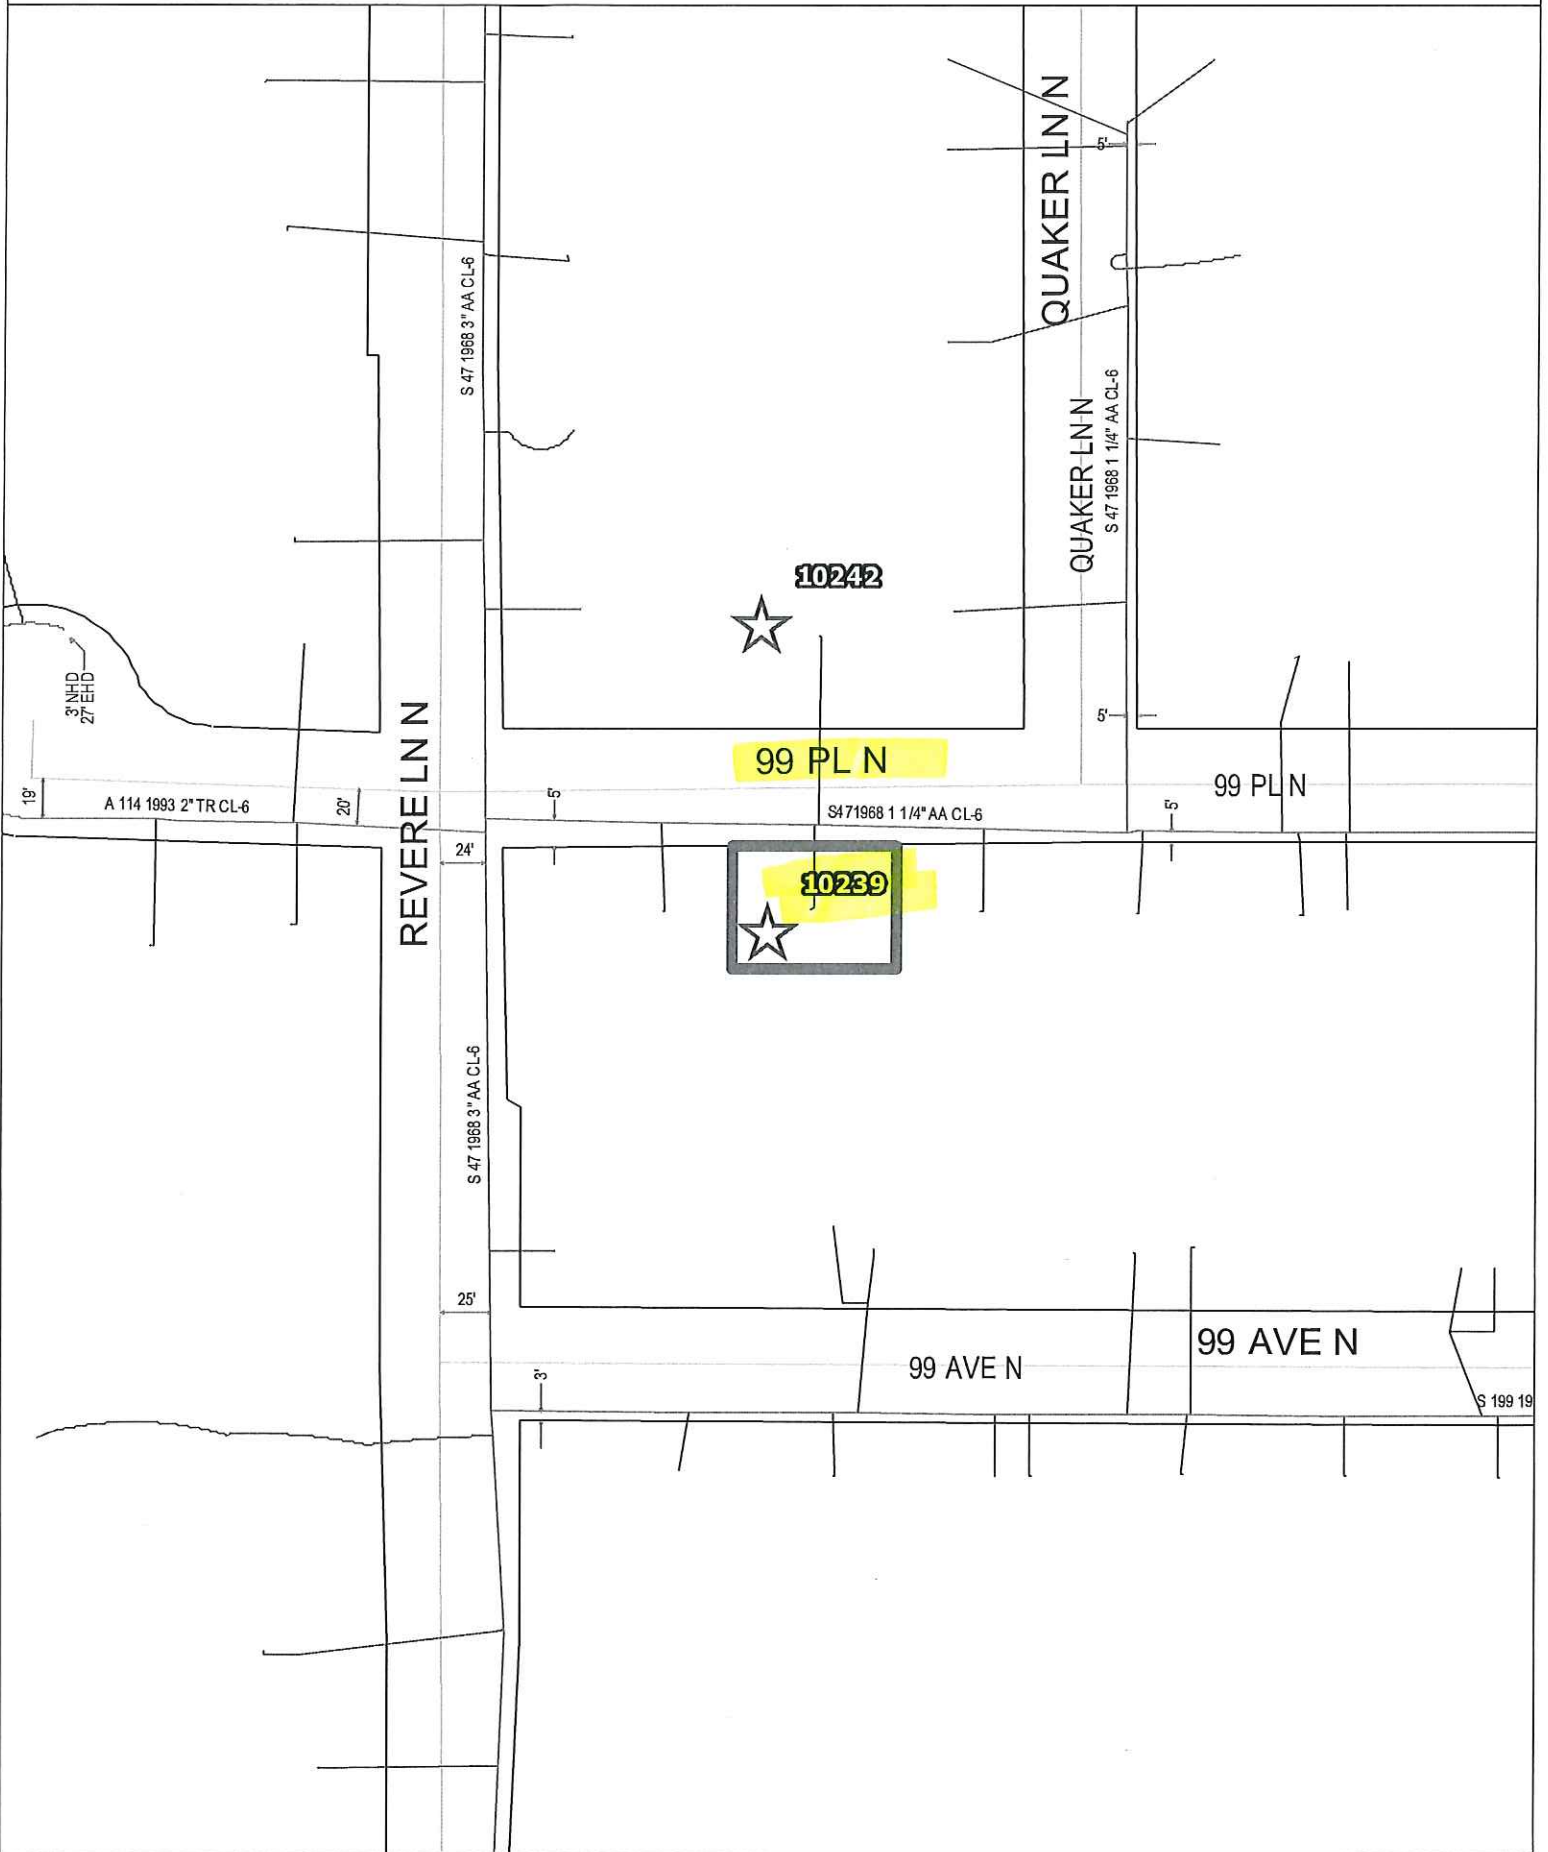

GENERAL LOCATION ONLY. DO NOT USE TO LOCATE FOR EXCAVATION. CALL 1-800-252-1166 FOR ONSITE LOCATIONS AND STAKING.

10239 99TH PL N , MAPLE GROVE, MN

PROJECT: 2019LPO

Scale: 1" : 100'

Long/Short Side: