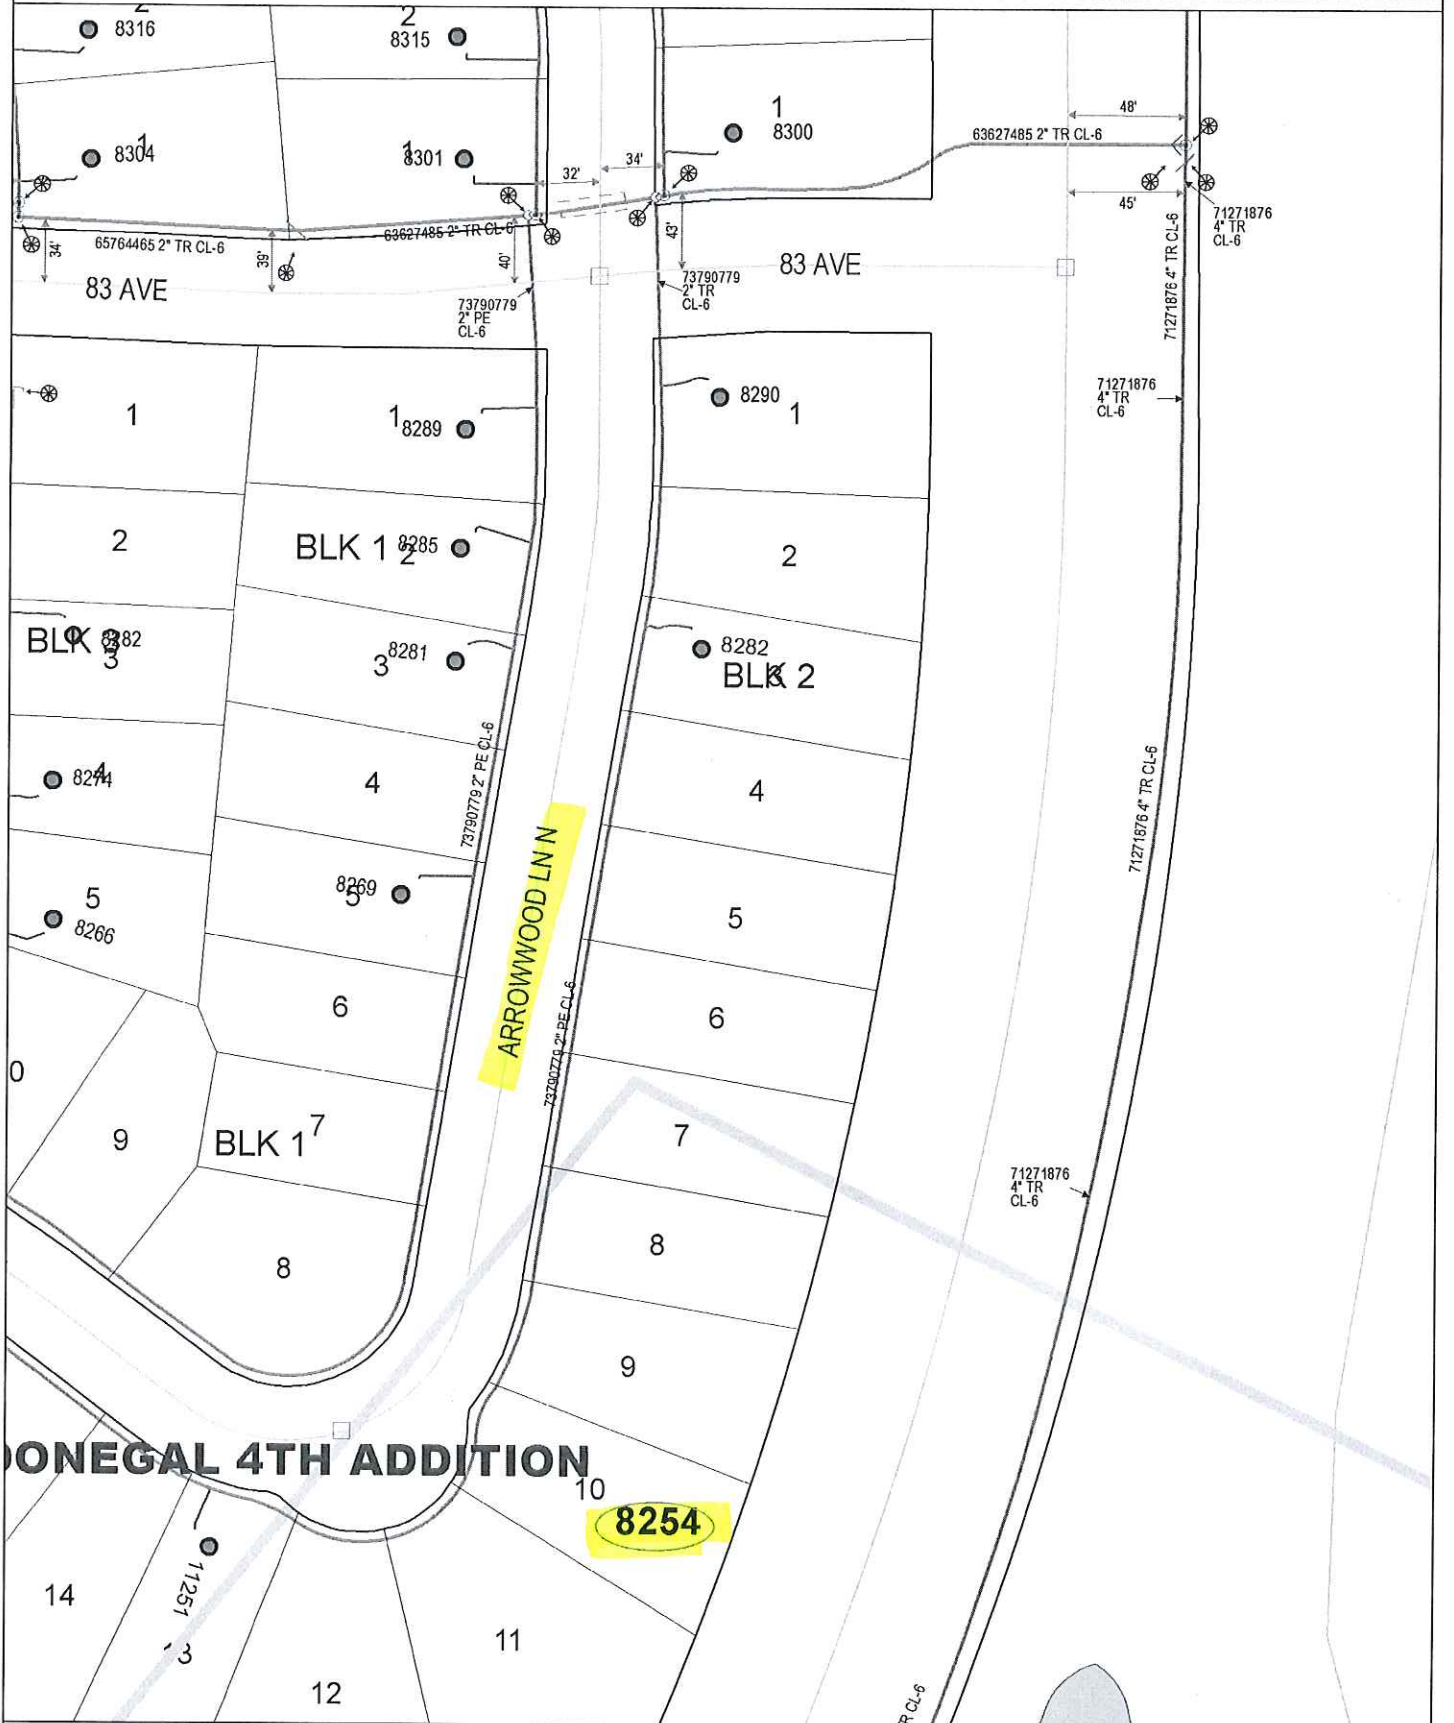

GENERAL LOCATION ONLY. DO NOT USE TO LOCATE FOR EXCAVATION. CALL 1-800-252-1166 FOR ONSITE LOCATIONS AND STAKING.

Plotted by: i220531

Plot Date: 9/16/2016

8254 ARROWWOOD LN N

MAPLE GROVE

Scale: 1" : 100'