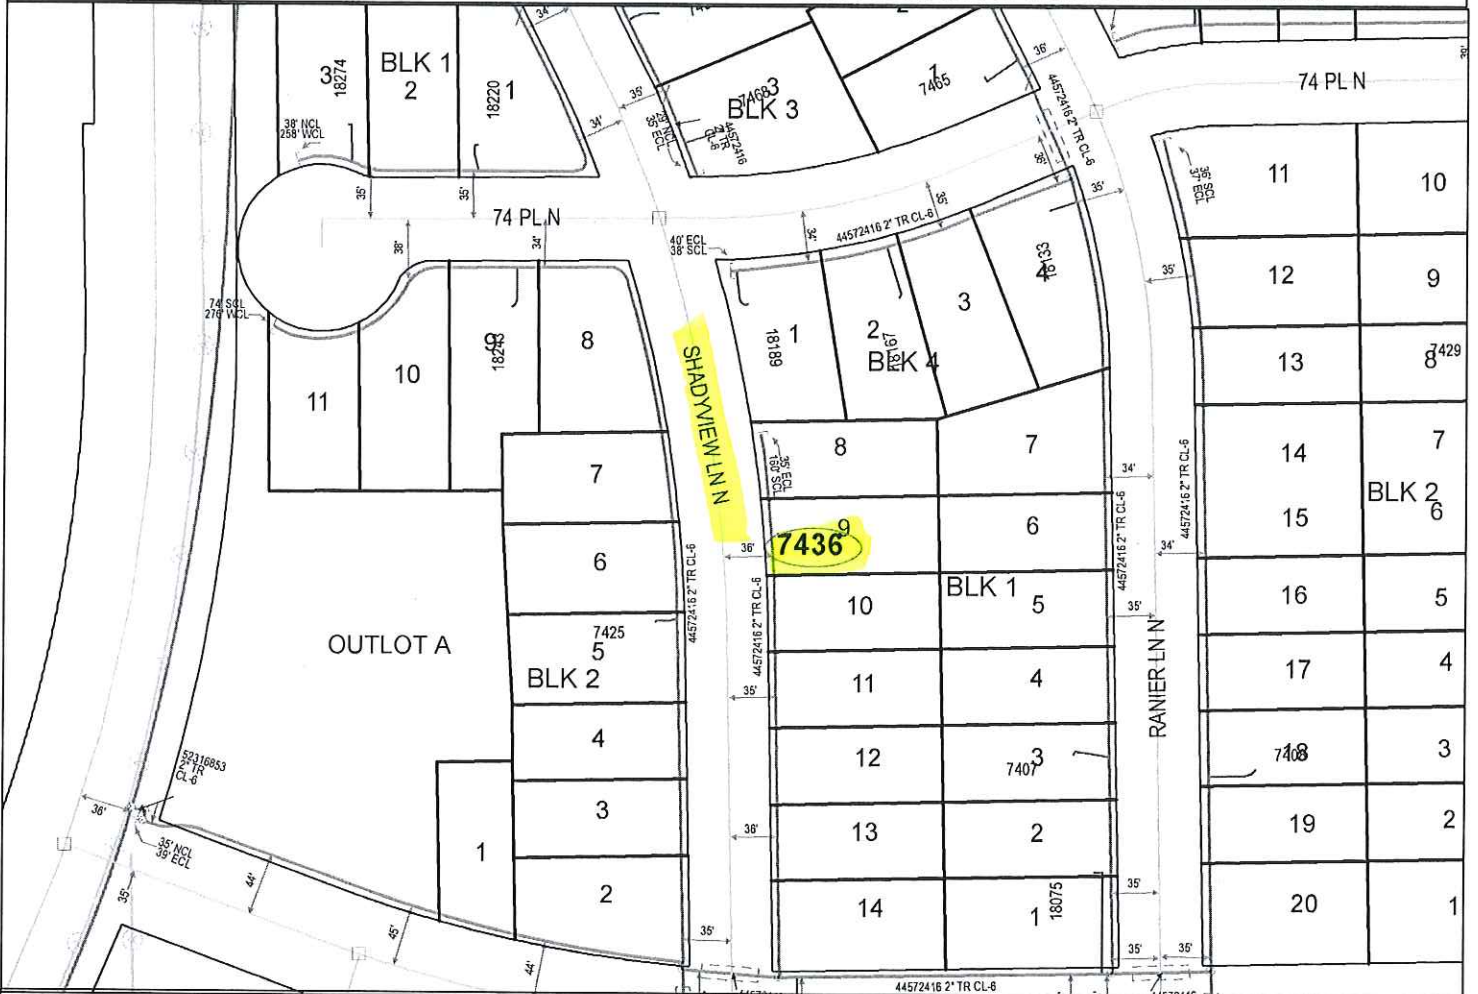

GENERAL LOCATION ONLY. DO NOT USE TO LOCATE FOR EXCAVATION. CALL 1-800-252-1166 FOR ONSITE LOCATIONS AND STAKING.

Plotted by: i220531

Plot Date: 9/15/2016

7436 SHADYVIEW LN N

MAPLE GROVE

Scale: 1" : 100'