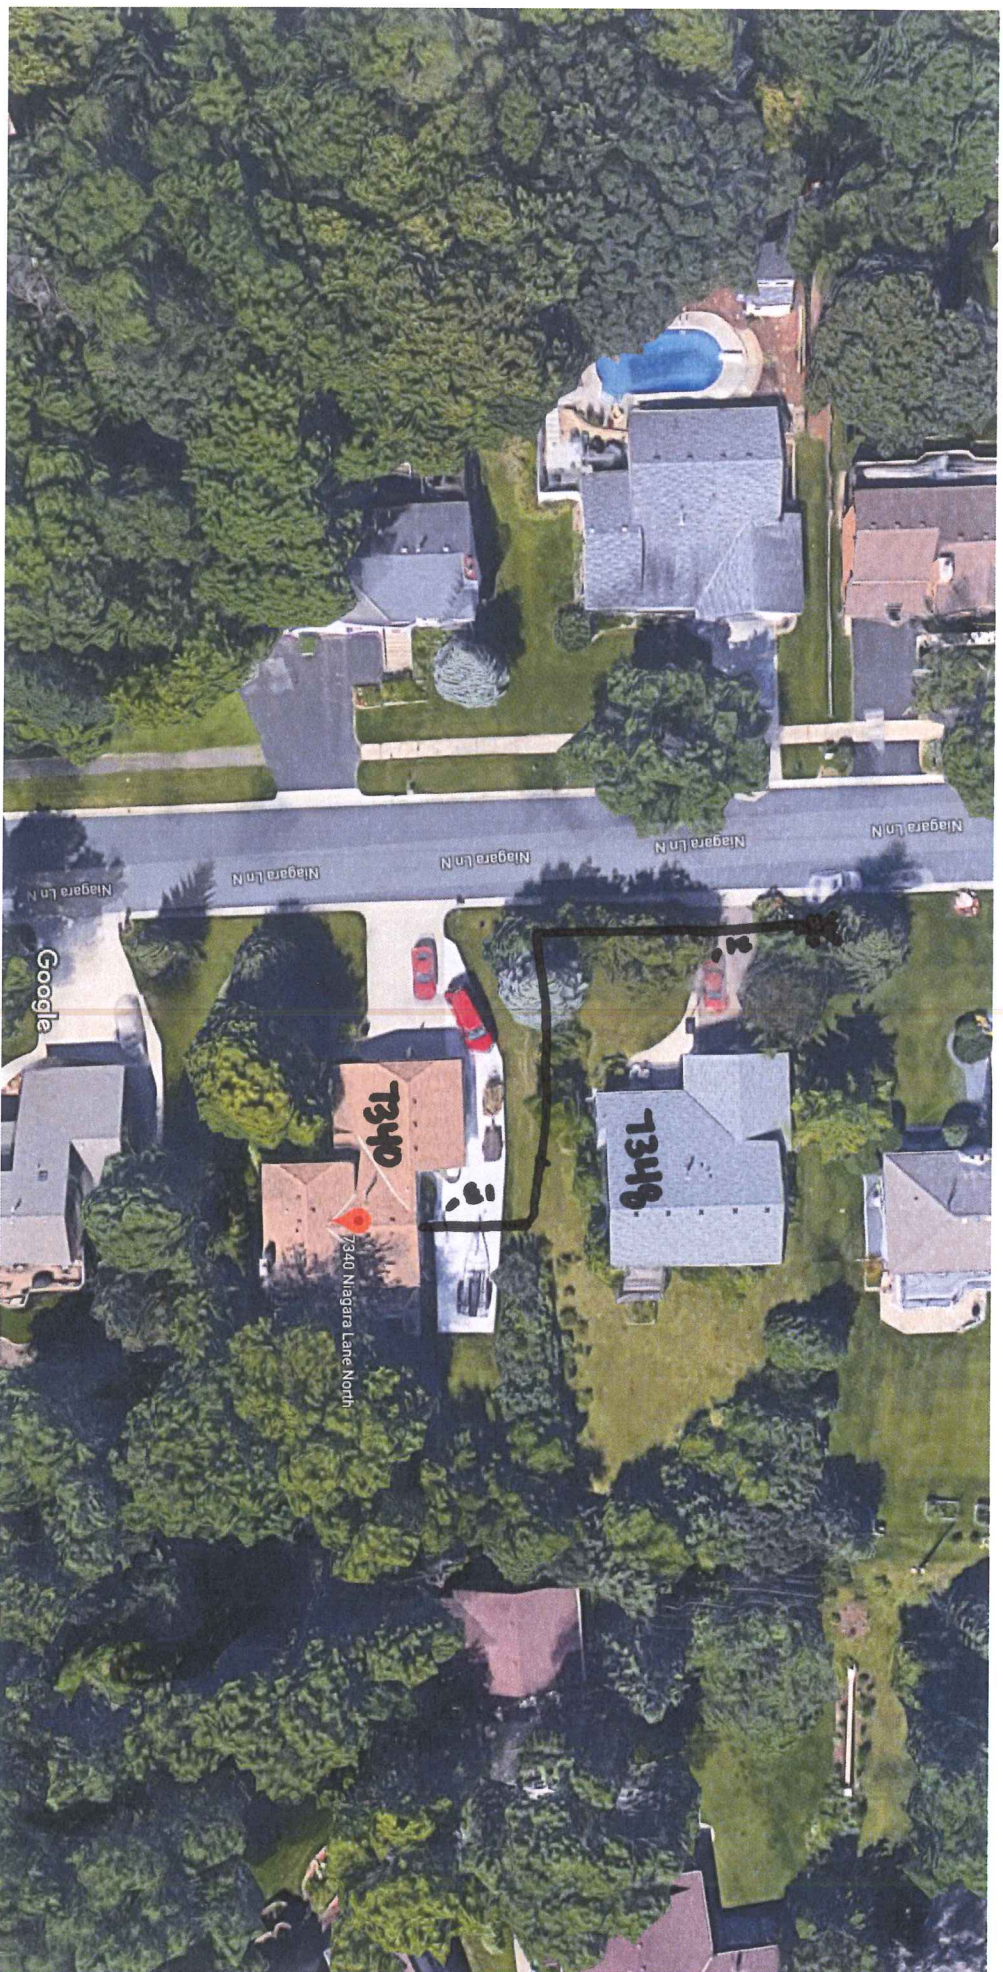

7340 Niagara Ln
Drop 159'

Imagery ©2018 Google, Map data ©2018 Google 20 ft

7340 Niagara Ln N
Maple Grove, MN 55311

Date: 11/8/2018

PARCEL ID: 2811922130053

Comments:

OWNER NAME: Jerome D Powlas & K Larson

PARCEL ADDRESS: 7340 Niagara La N, Maple Grove MN 55311

PARCEL AREA: 0.28 acres, 12,373 sq ft

A-T-B: Abstract

SALE PRICE: \$127,500

SALE DATA: 03/1991

SALE CODE: Warranty Deed

ASSESSED 2017, PAYABLE 2018

PROPERTY TYPE: Residential
HOMESTEAD: Homestead

MARKET VALUE: \$242,200

TAX TOTAL: \$3,226.54

ASSESSED 2018, PAYABLE 2019

PROPERTY TYPE: Residential
HOMESTEAD: Homestead

MARKET VALUE: \$263,100

This data (i) is furnished 'AS IS' with no representation as to completeness or accuracy; (ii) is furnished with no warranty of any kind; and (iii) is not suitable for legal, engineering or surveying purposes. Hennepin County shall not be liable for any damage, injury or loss resulting from this data.