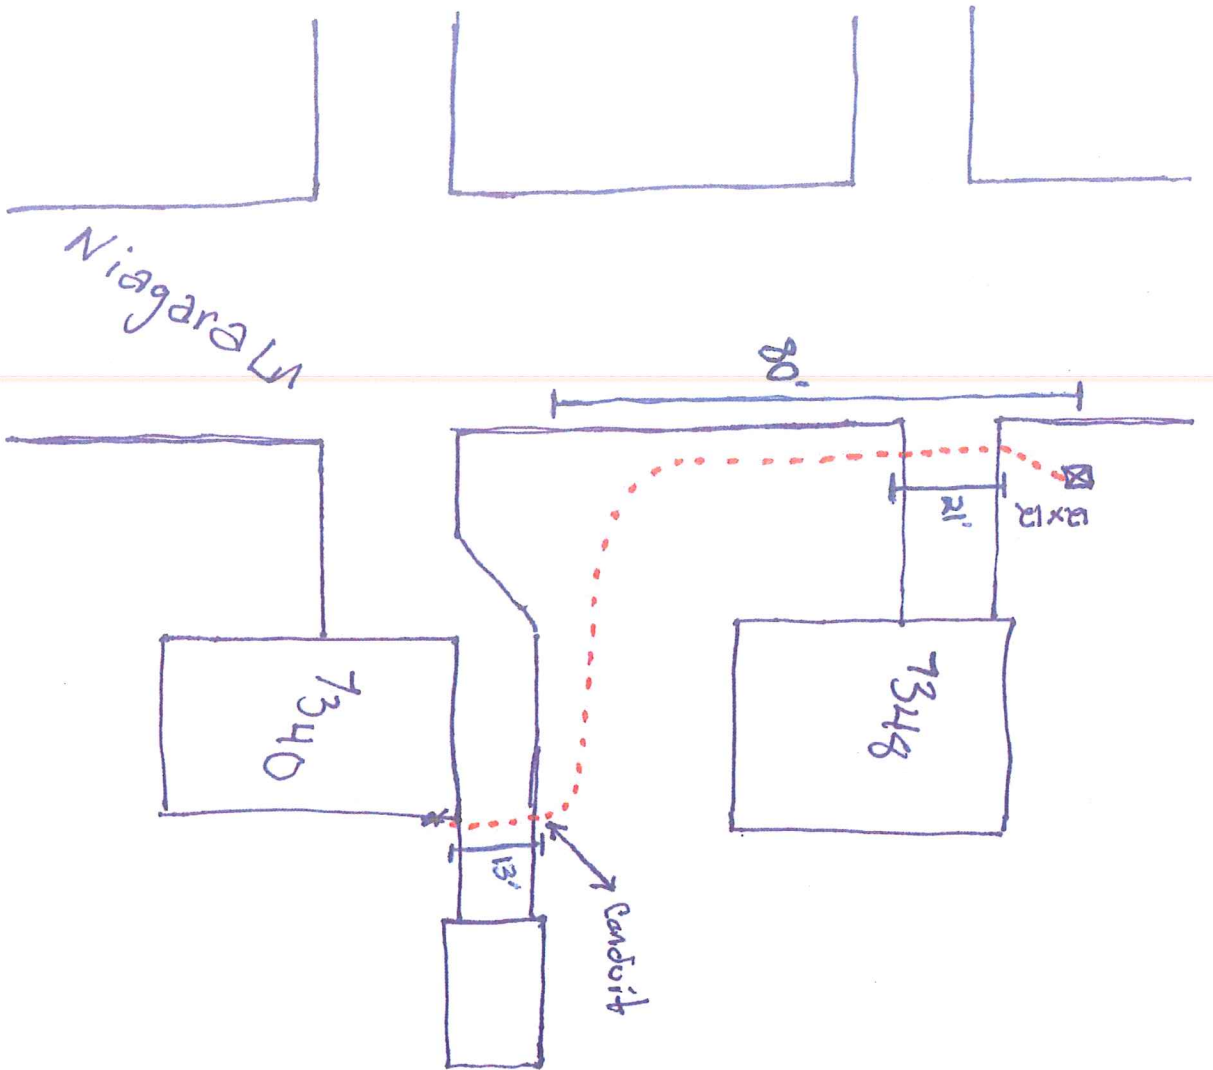

7340 Niagara Ln
Drop 159'

Imagery ©2018 Google, Map data ©2018 Google 20 ft

7340 Niagara Ln N
Maple Grove, MN 55311

Date: 11/8/2018

PARCEL ID: 2811922130053

Comments:

OWNER NAME: Jerome D Powlas & K Larson

PARCEL ADDRESS: 7340 Niagara La N, Maple Grove MN 55311

PARCEL AREA: 0.28 acres, 12,373 sq ft

A-T-B: Abstract

SALE PRICE: \$127,500

SALE DATA: 03/1991

SALE CODE: Warranty Deed

ASSESSED 2017, PAYABLE 2018

PROPERTY TYPE: Residential
HOMESTEAD: Homestead

MARKET VALUE: \$242,200

TAX TOTAL: \$3,226.54

ASSESSED 2018, PAYABLE 2019

PROPERTY TYPE: Residential
HOMESTEAD: Homestead

MARKET VALUE: \$263,100

This data (i) is furnished 'AS IS' with no representation as to completeness or accuracy; (ii) is furnished with no warranty of any kind; and (iii) is not suitable for legal, engineering or surveying purposes. Hennepin County shall not be liable for any damage, injury or loss resulting from this data.