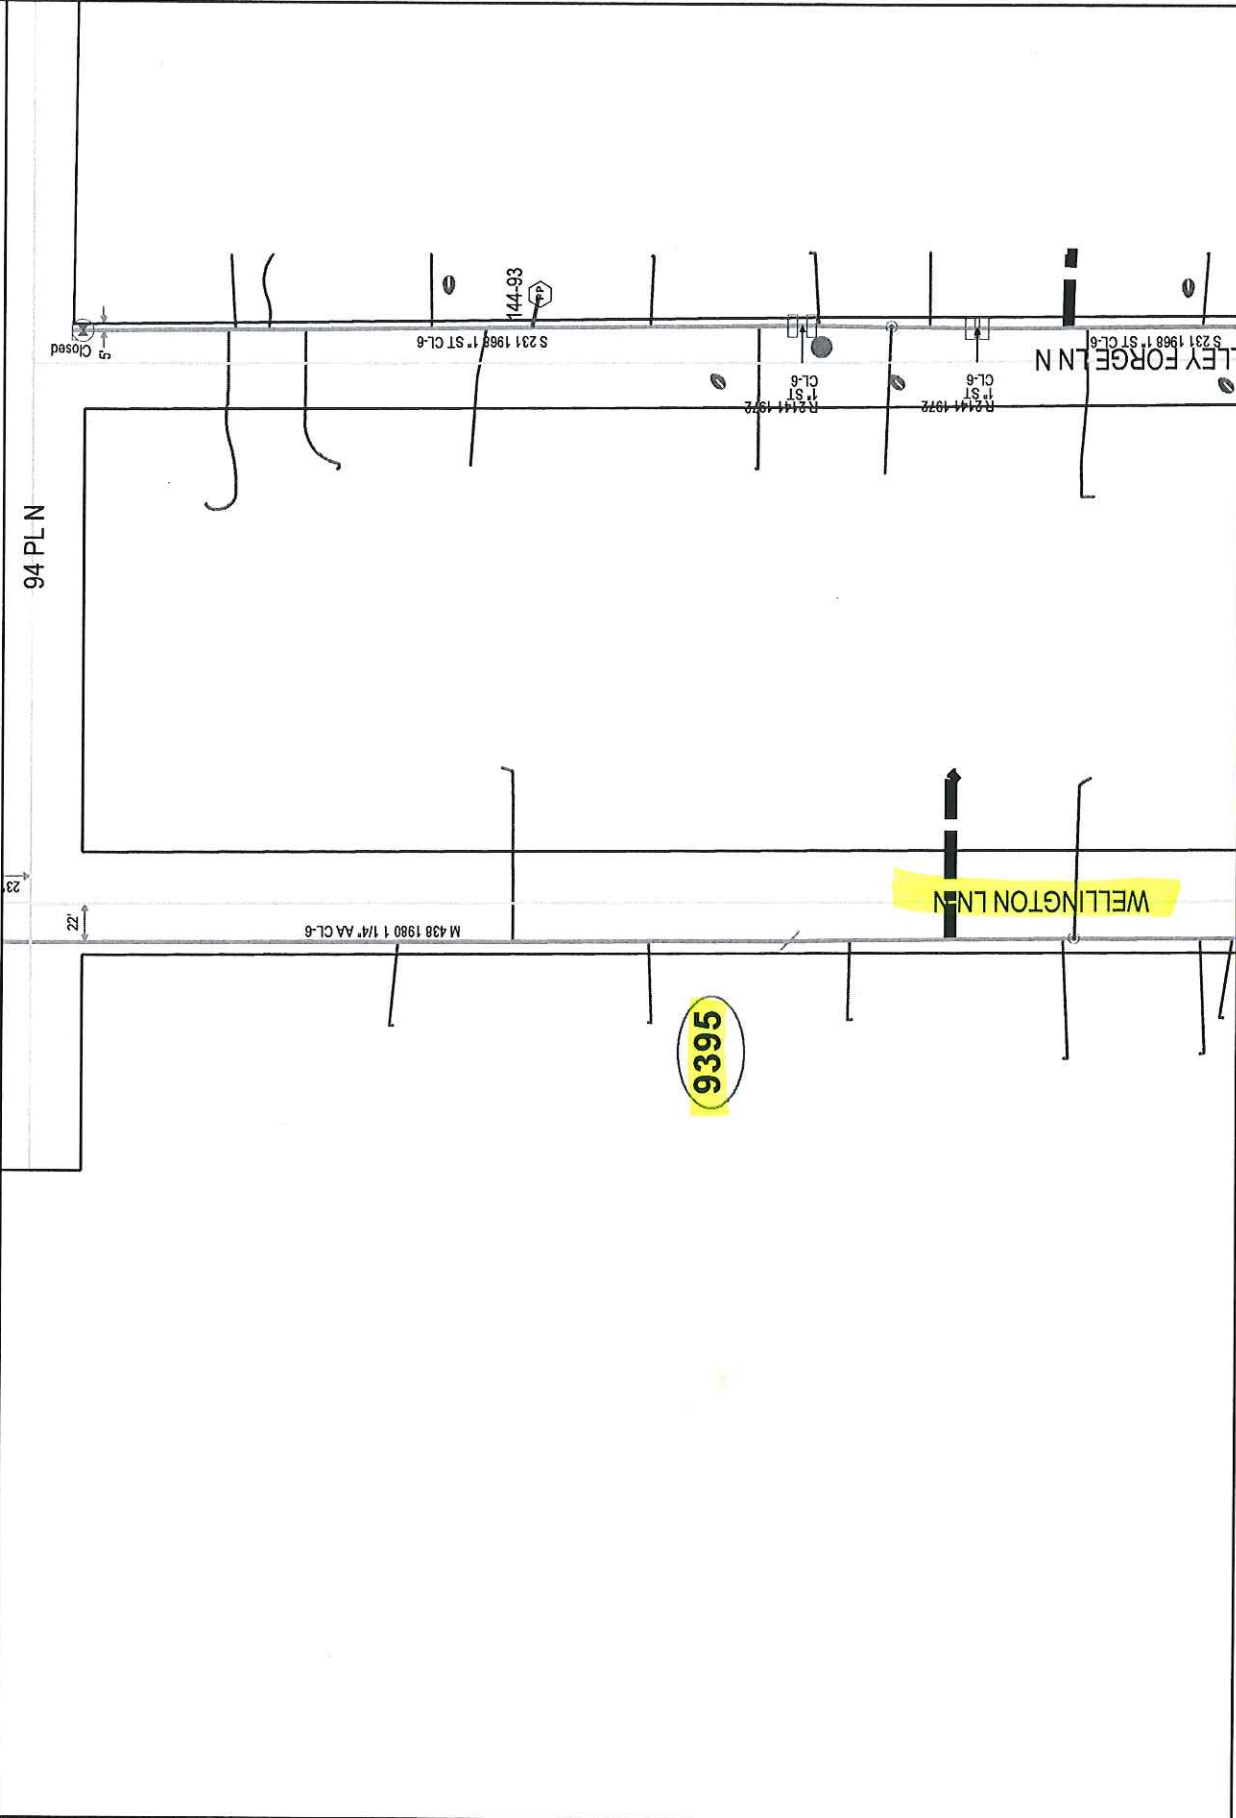

GENERAL LOCATION ONLY. DO NOT USE TO LOCATE FOR EXCAVATION. CALL 1-800-252-1166 FOR ONSITE LOCATIONS AND STAKING.

Plotted by: i221536

Plot Date: 9/7/2016

9395 WELLINGTON LN N

MAPLE GROVE

Scale: 1" : 100'