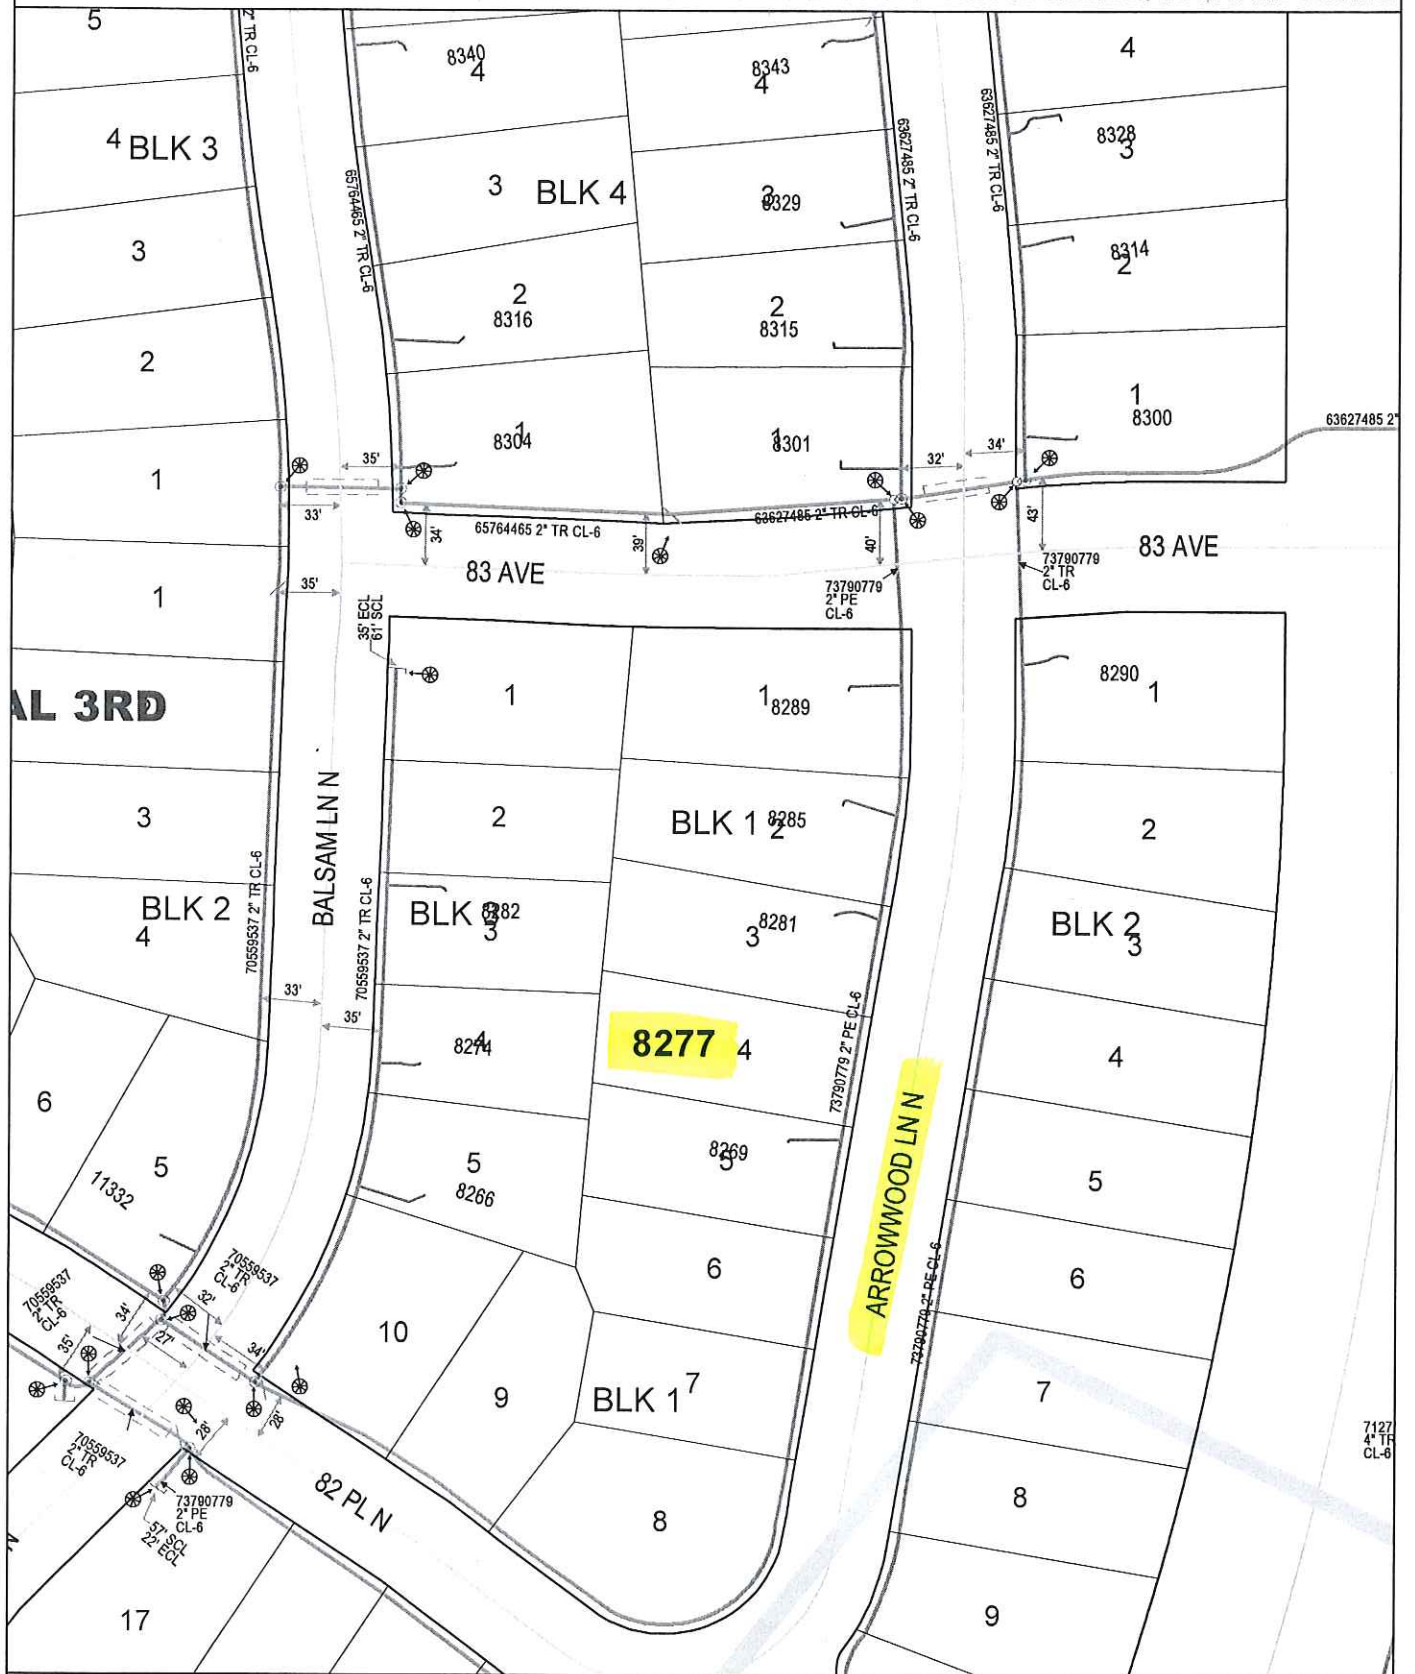

GENERAL LOCATION ONLY. DO NOT USE TO LOCATE FOR EXCAVATION. CALL 1-800-252-1166 FOR ONSITE LOCATIONS AND STAKING.

Plotted by: i222382

Plot Date: 9/6/2016

8277 ARROWWOOD LN N

MAPLE GROVE, MN 55369

Scale: 1" : 100'