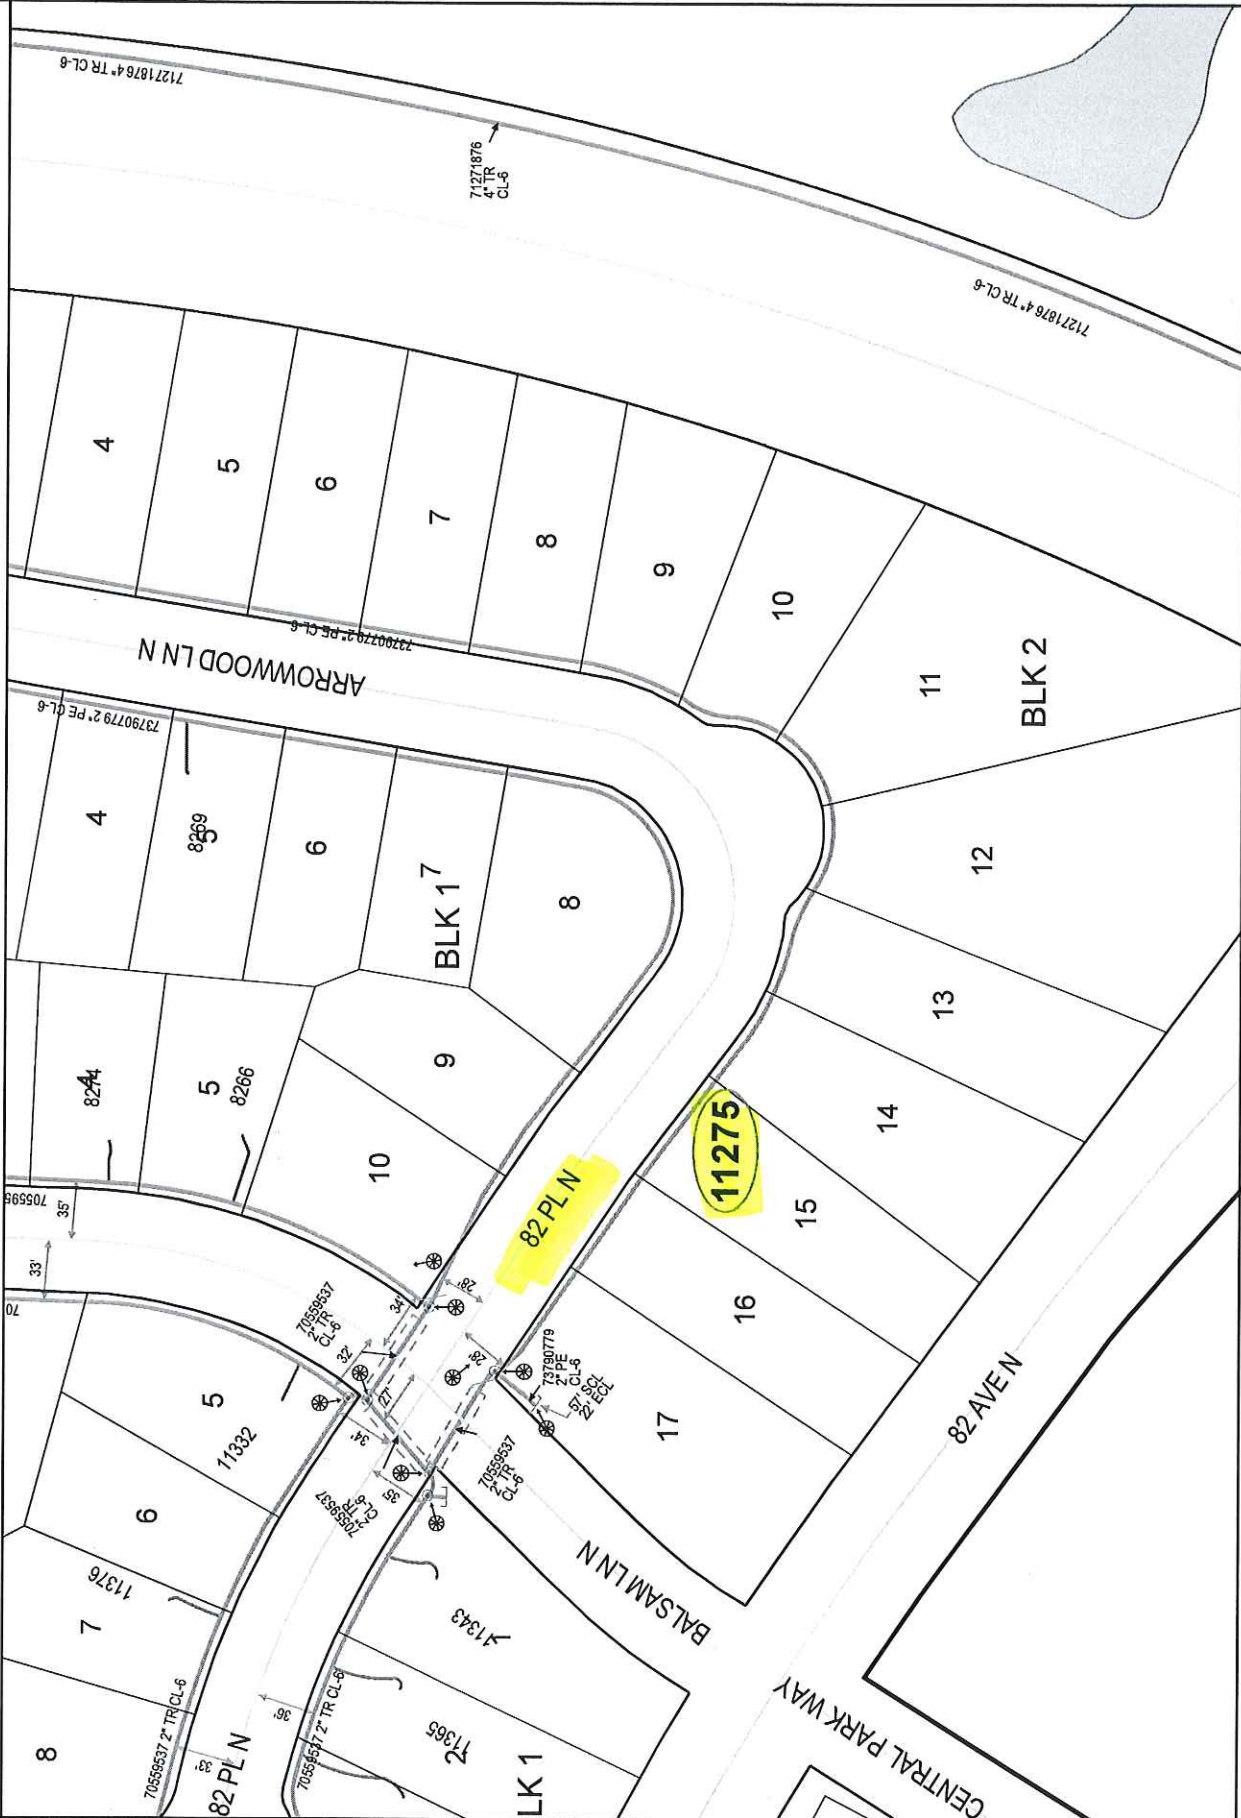

GENERAL LOCATION ONLY. DO NOT USE TO LOCATE FOR EXCAVATION. CALL 1-800-252-1166 FOR ONSITE LOCATIONS AND STAKING.

Plotted by: i221536  
Plot Date: 9/1/2016

**11275 82ND PL N**  
MAPLE GROVE

Scale: 1" : 100'  
CenterPoint Energy  
North