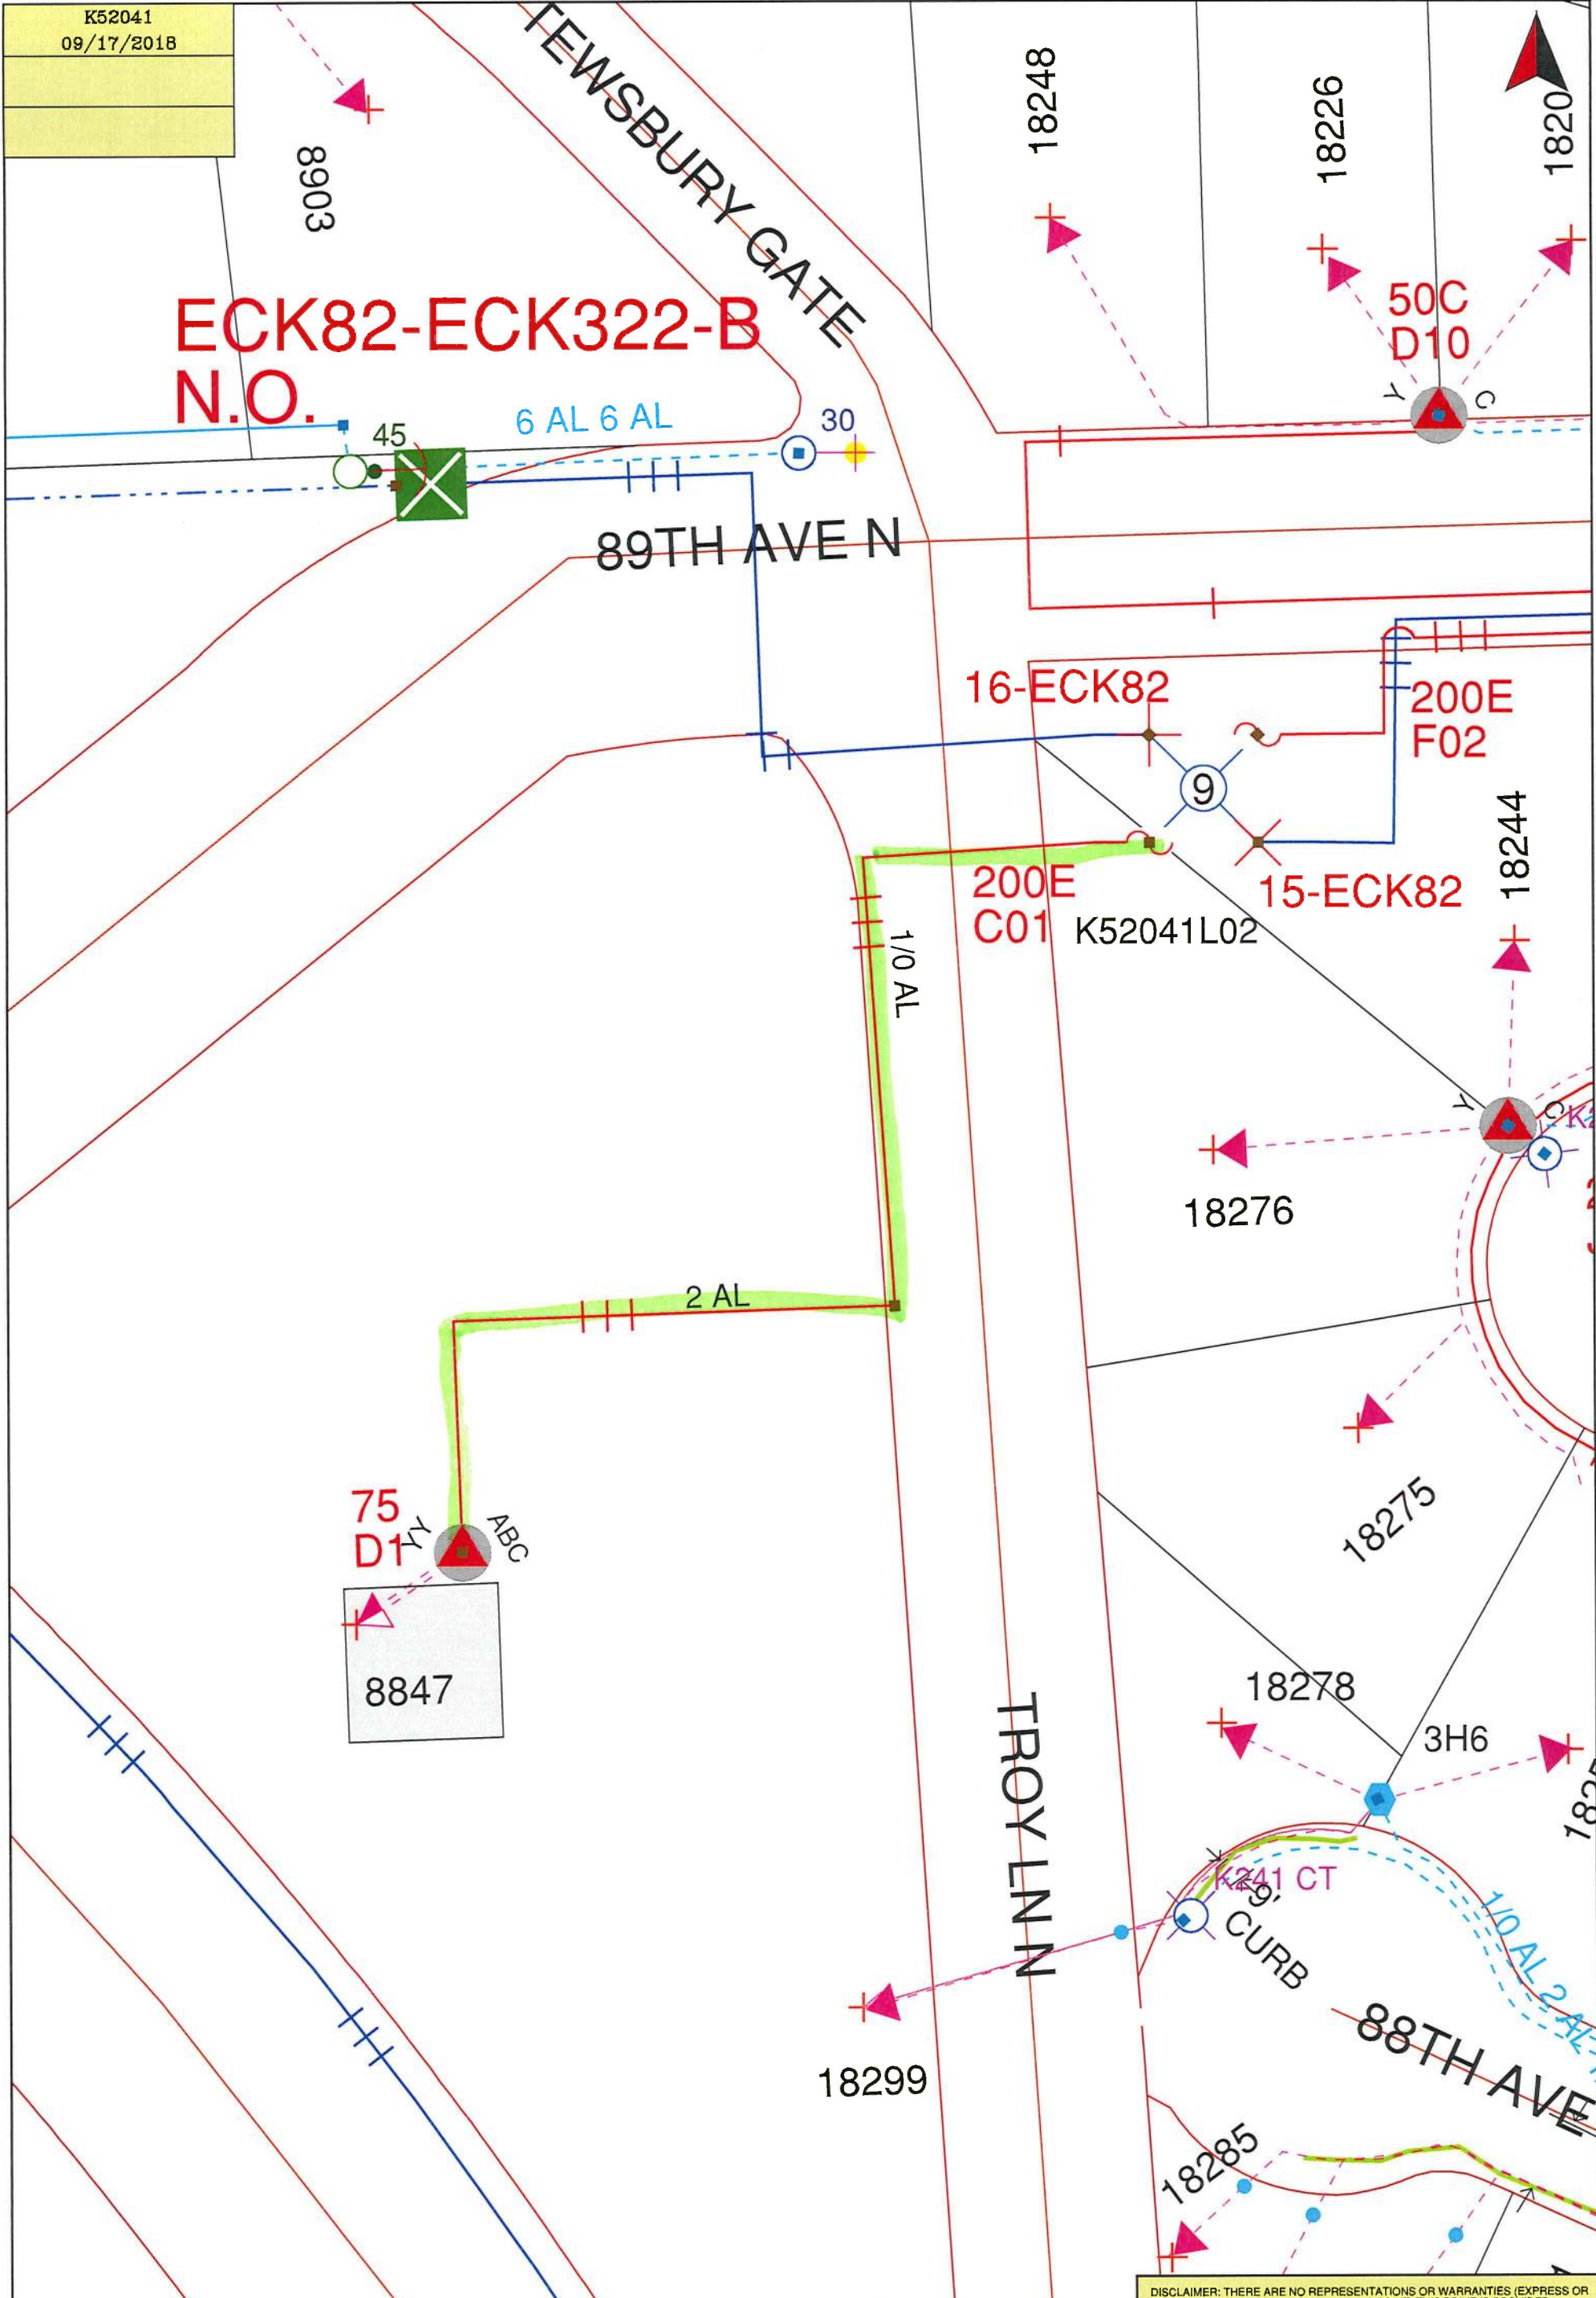

K52041
09/17/2018

ECK82-ECK322-B
N.O.

SP# 748607
8847 Highway 101, Maple Grove
FS - LBC L02 TO D1

DISCLAIMER: THERE ARE NO REPRESENTATIONS OR WARRANTIES (EXPRESS OR IMPLIED) ABOUT THE ACCURACY OF THIS PRINT. THIS PRINT IS PROVIDED WITH NO CLAIM AS TO PRINT COMPLETENESS, TIMELINESS, ACCURACY OF CONTENT OR USEFULNESS. STATE LAW REQUIRES ANYONE DIGGING, GRADING OR EXCAVATING TO OBTAIN A PRIOR FIELD LOCATE OF ALL UTILITIES; THIS PRINT DOES NOT DISCHARGE THIS REQUIREMENT OR ANY OTHER REQUIREMENT. THE COMPANY AND ITS AFFILIATES ASSUME NO LEGAL RESPONSIBILITY OR LIABILITY FOR THE RECIPIENT'S USE (OR ANY OTHER PARTIES' USE) OF THE PRINT, INCLUDING THE RECIPIENT'S INTENDED PURPOSE IN USING THE PRINT. NO COMPANY EMPLOYEE OR OTHER PARTY HAS BEEN AUTHORIZED TO PROVIDE THIS PRINT FOR PLANNING OR ESTIMATING PURPOSES; RELY ON THIS PRINT AT YOUR OWN RISK. BY ACCEPTING THIS PRINT, THE RECIPIENT & ANY OTHER PARTY RECEIVING A COPY OF THE PRINT ACKNOWLEDGES AND AGREES TO THIS DISCLAIMER. For All Field Locates Call 811

XcelEnergy Scale: 1" equals 50'