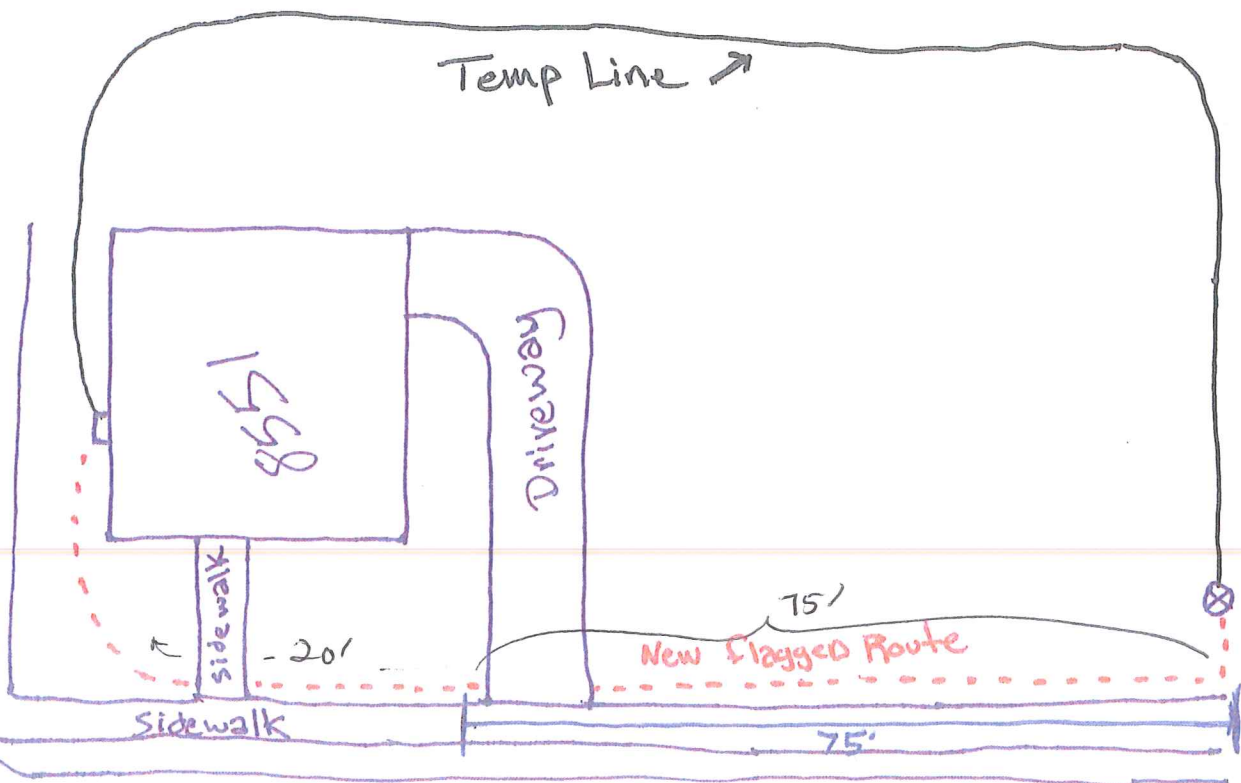

85th Pl

Temp Line →

OAKVIEW WAY

at corner  
 Needs Permit  
 by Darwin  
 3' deep  
 soon Drill in the  
 that will be built on  
 far crossing empty lot  
 will need permit  
 8551 oakview hem

Google Maps 8551 Oakview Way N

Imagery ©2018 Google, Map data ©2018 Google 20 ft