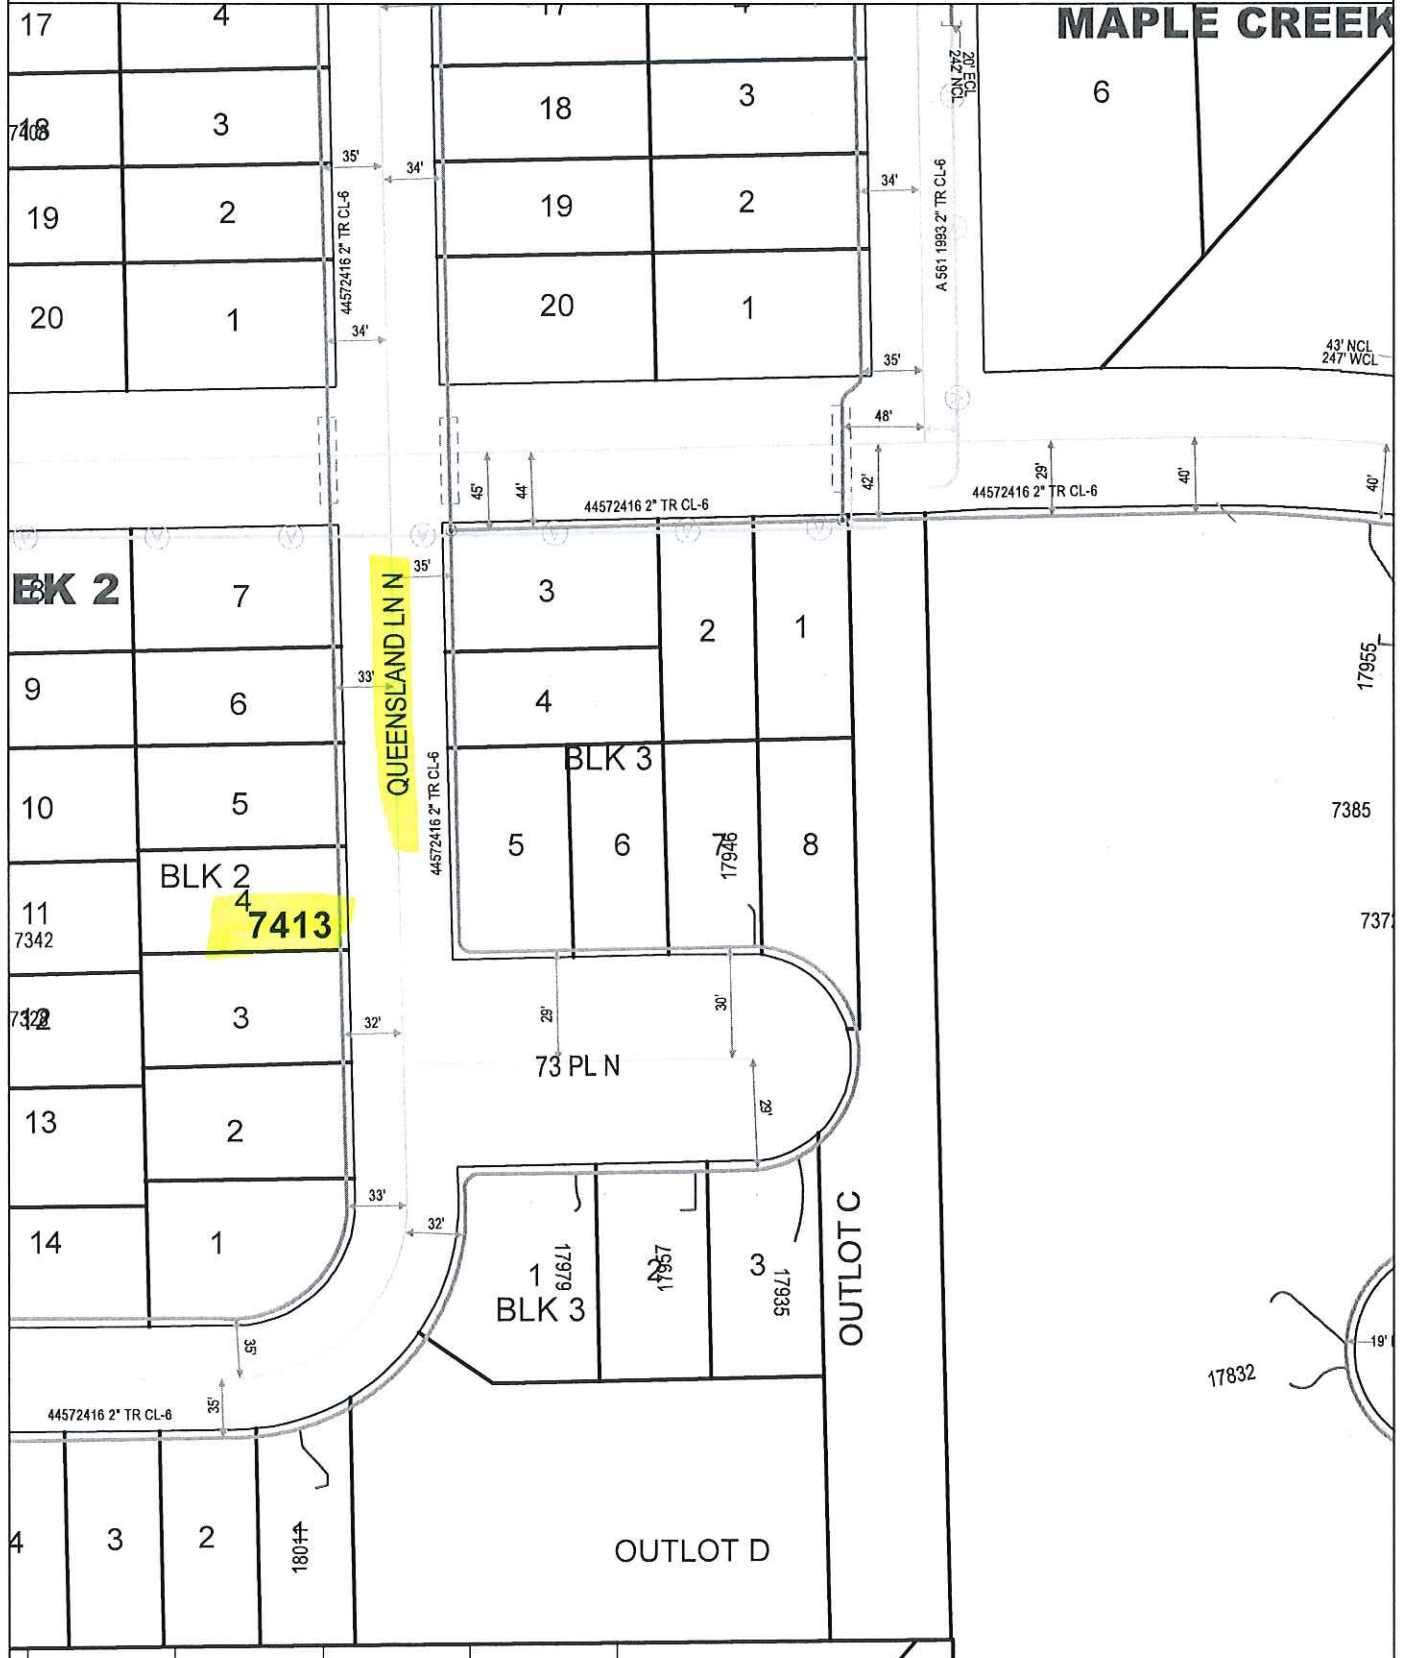

GENERAL LOCATION ONLY. DO NOT USE TO LOCATE FOR EXCAVATION. CALL 1-800-252-1166 FOR ONSITE LOCATIONS AND STAKING.

Plotted by: i221749
Plot Date: 9/1/2016

7413 QUEENSLAND LANE N

MAPLE GROVE

Scale: 1" : 100'