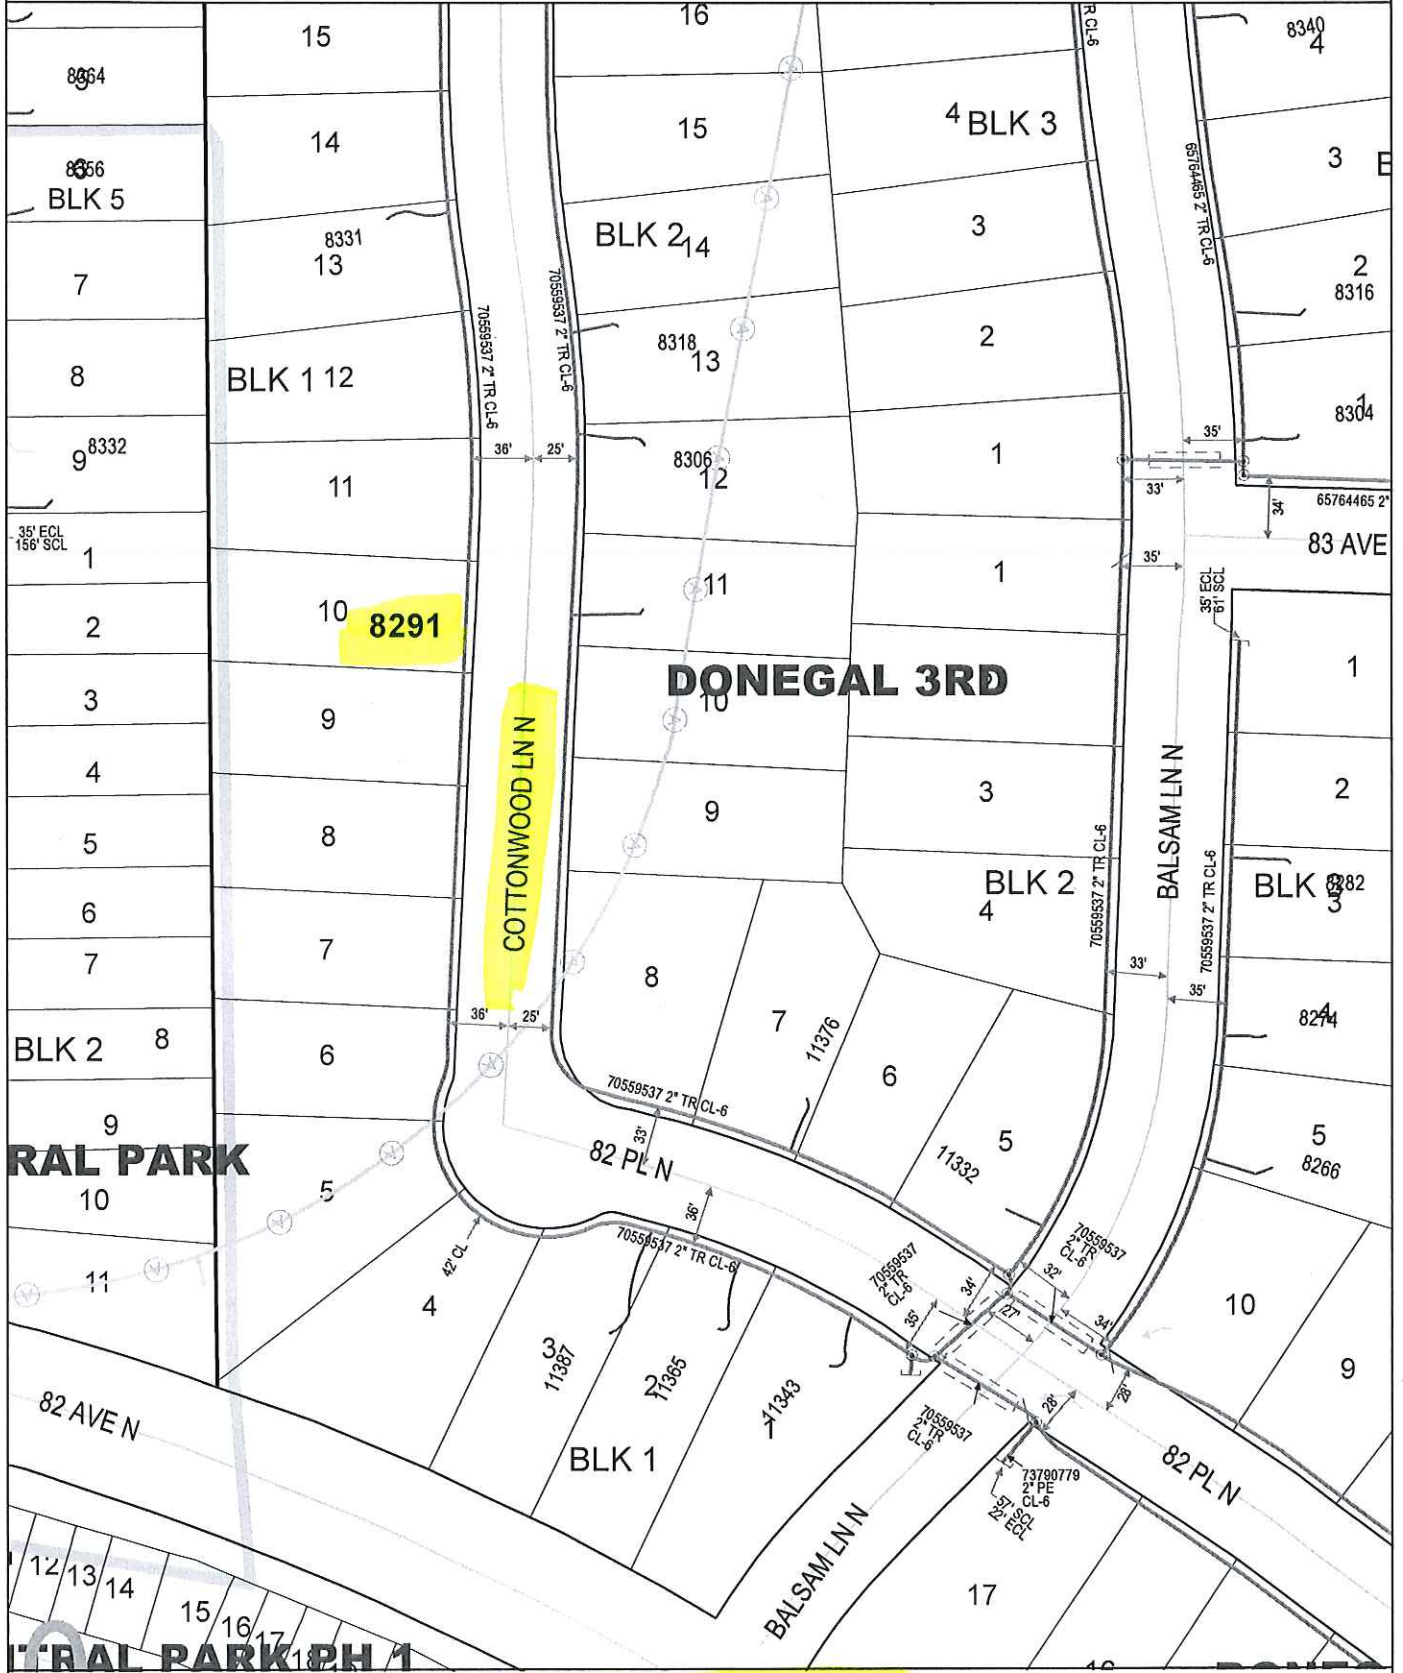

GENERAL LOCATION ONLY. DO NOT USE TO LOCATE FOR EXCAVATION. CALL 1-800-252-1166 FOR ONSITE LOCATIONS AND STAKING.

RAL PARK

RAL PARK PH 1

Plotted by: i221749
Plot Date: 9/2/2016

8291 COTTONWOOD LN N
MAPLE GROVE

Scale: 1" : 100'
CenterPoint Energy
North