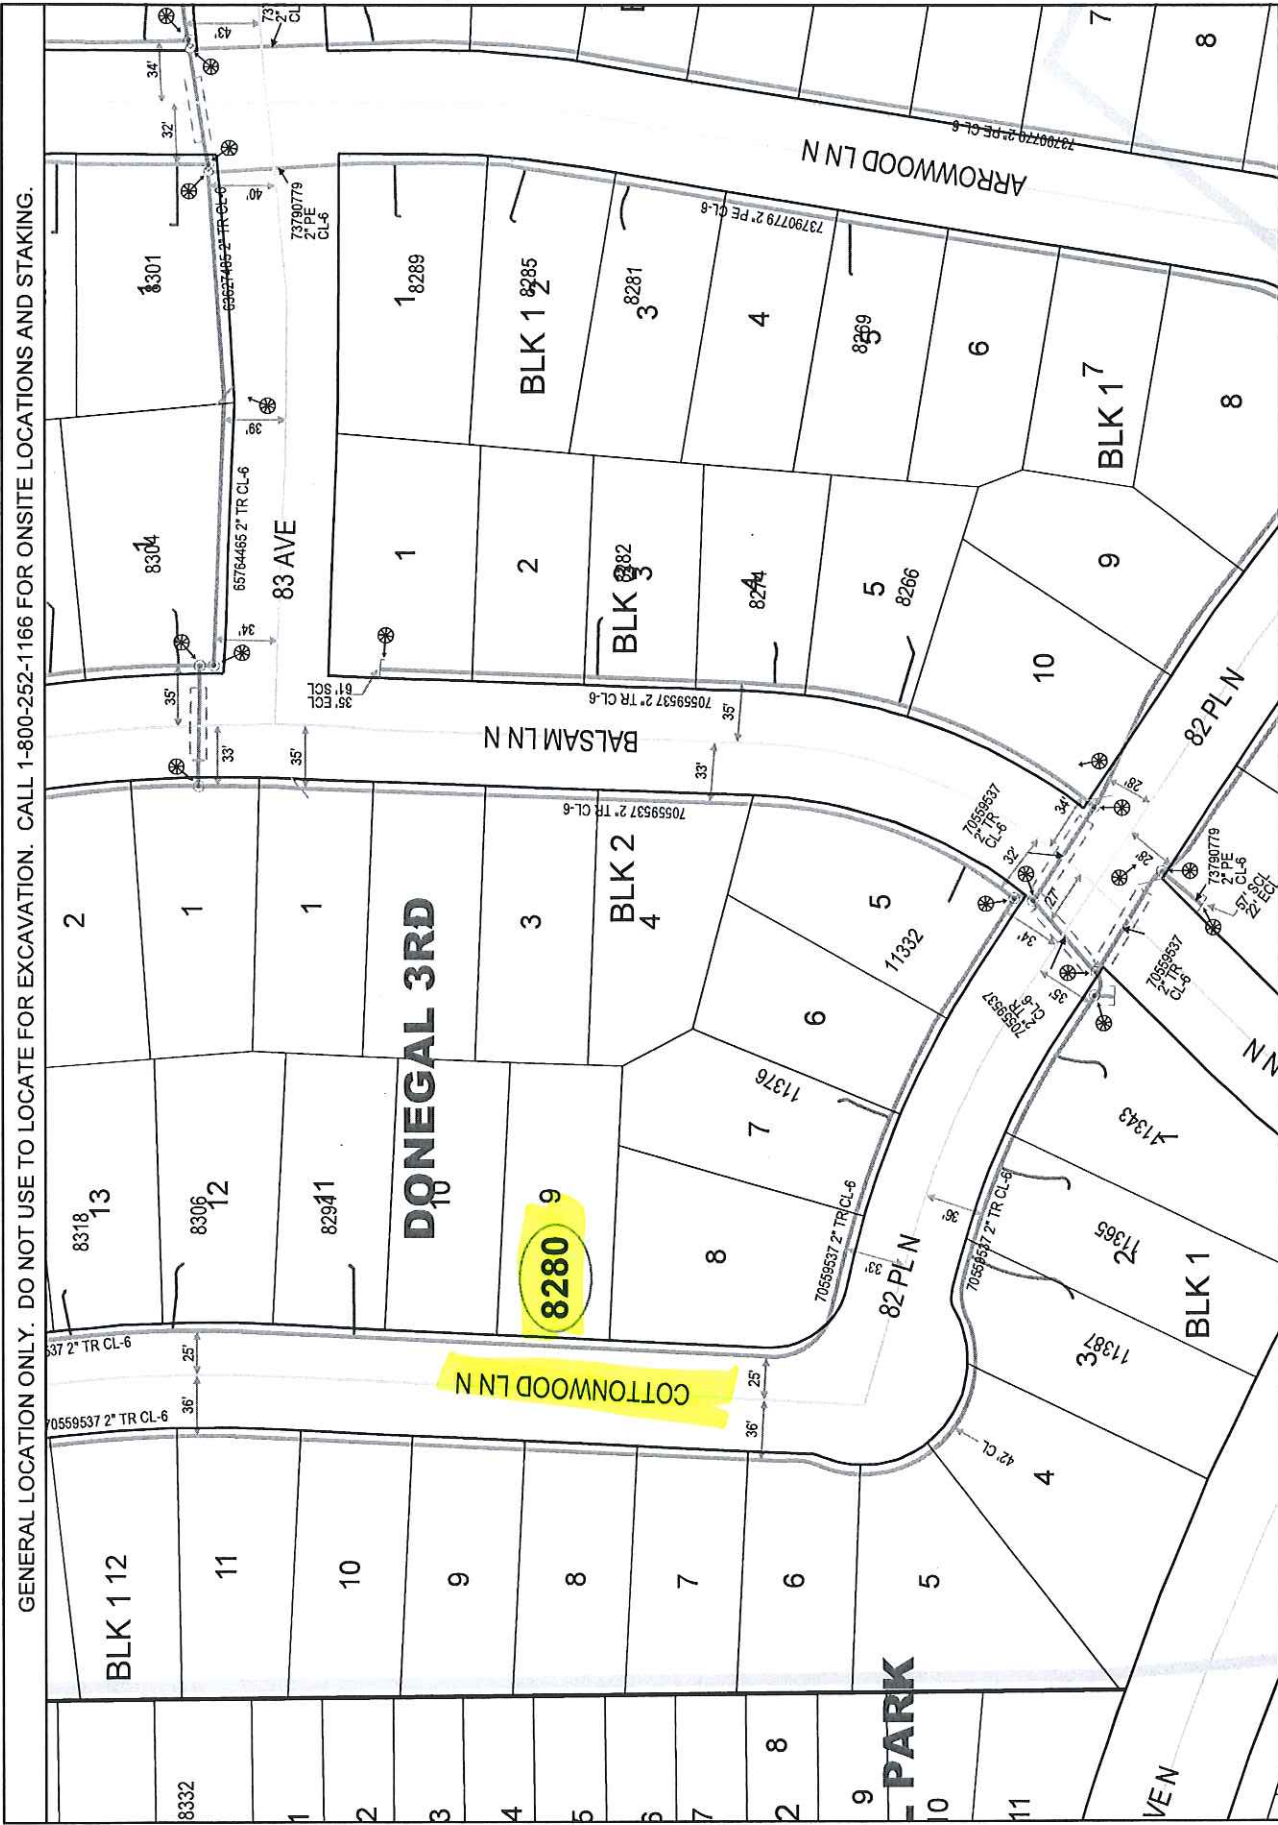

GENERAL LOCATION ONLY. DO NOT USE TO LOCATE FOR EXCAVATION. CALL 1-800-252-1166 FOR ONSITE LOCATIONS AND STAKING.

Plotted by: i221536
Plot Date: 9/1/2016

8280 COTTONWOOD LN N
MAPLE GROVE

Scale: 1" = 100'
CenterPoint Energy
North