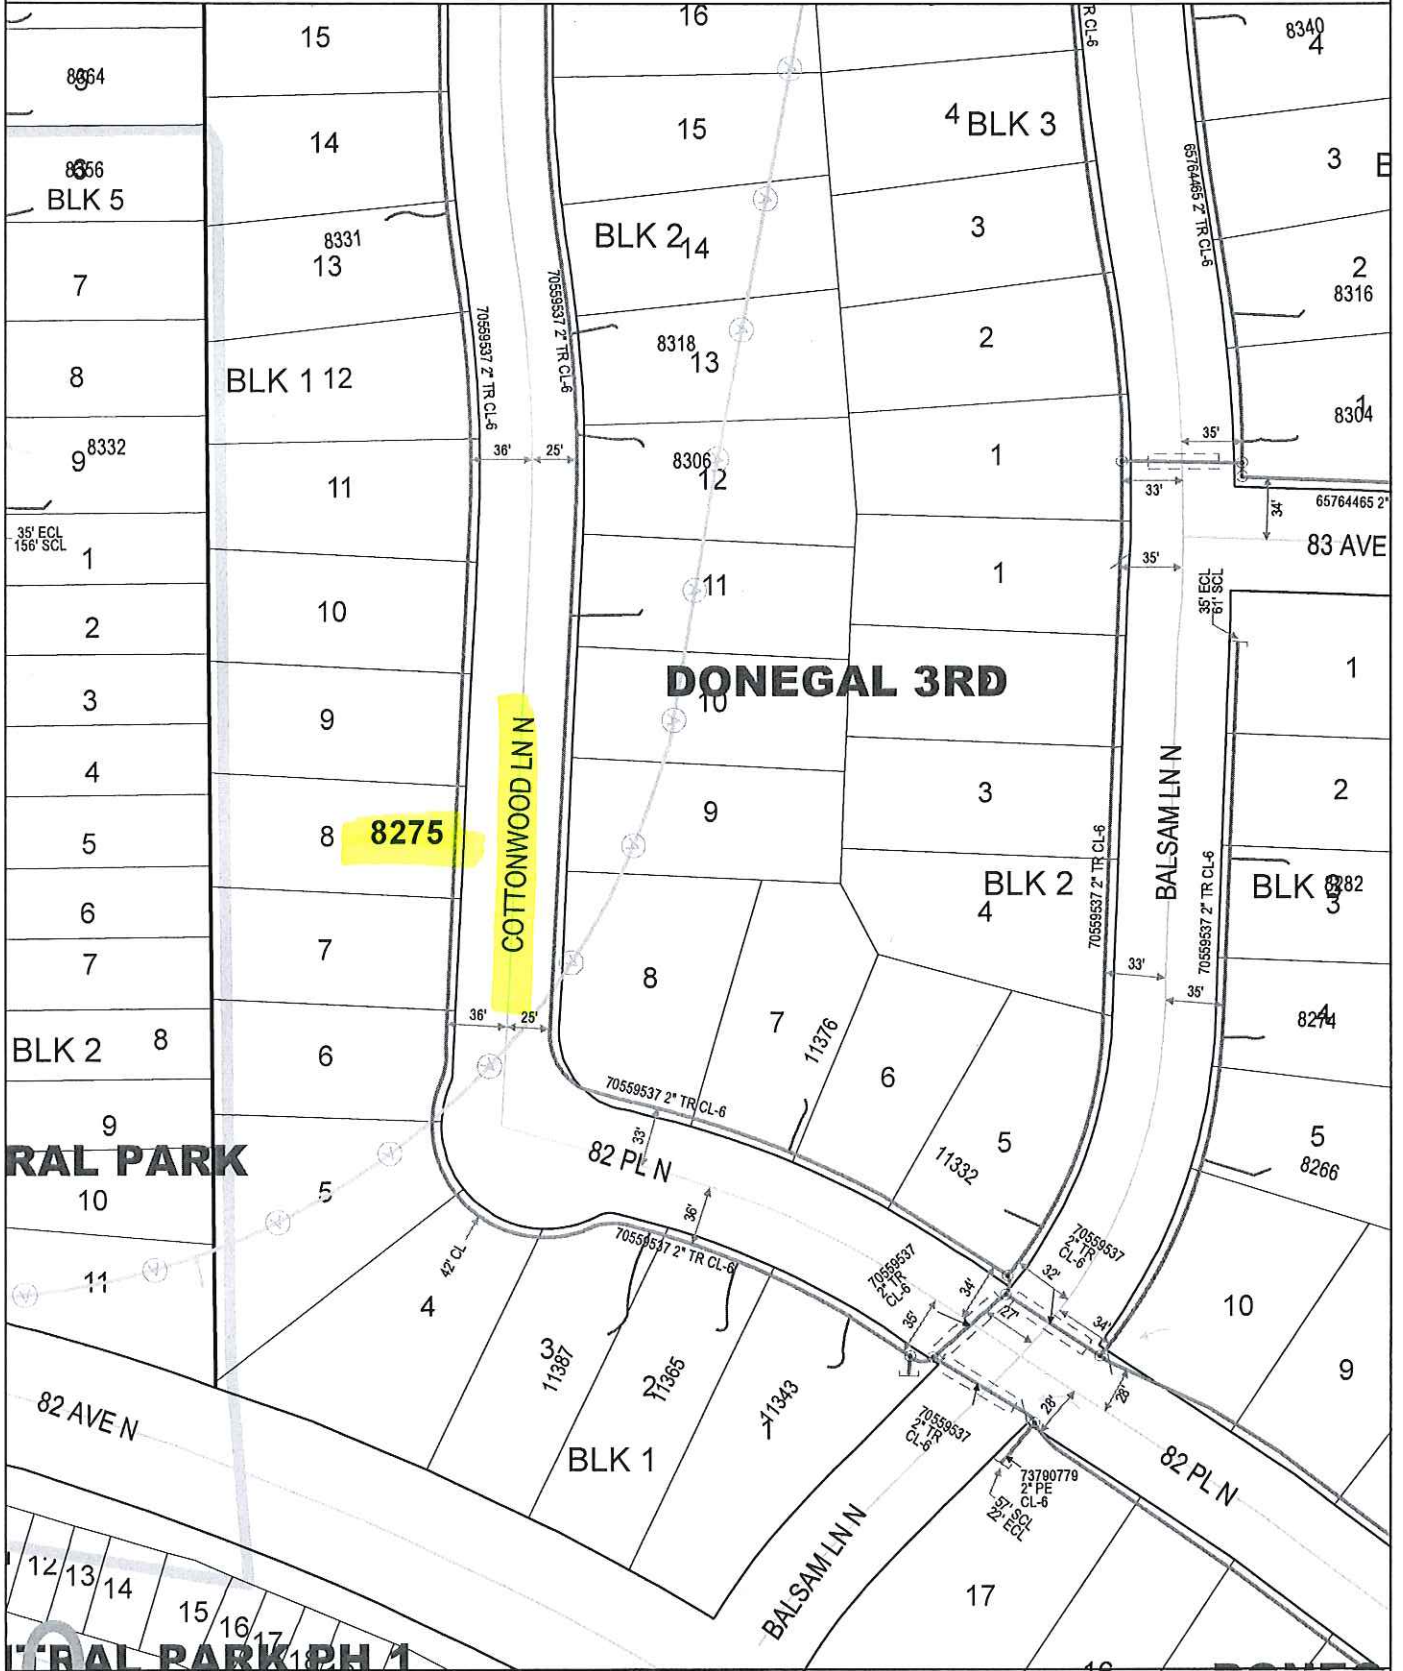

GENERAL LOCATION ONLY. DO NOT USE TO LOCATE FOR EXCAVATION. CALL 1-800-252-1166 FOR ONSITE LOCATIONS AND STAKING.

Plotted by: i221749
Plot Date: 9/2/2016

8275 COTTONWOOD LN N
MAPLE GROVE

Scale: 1" : 100'
CenterPoint Energy
North