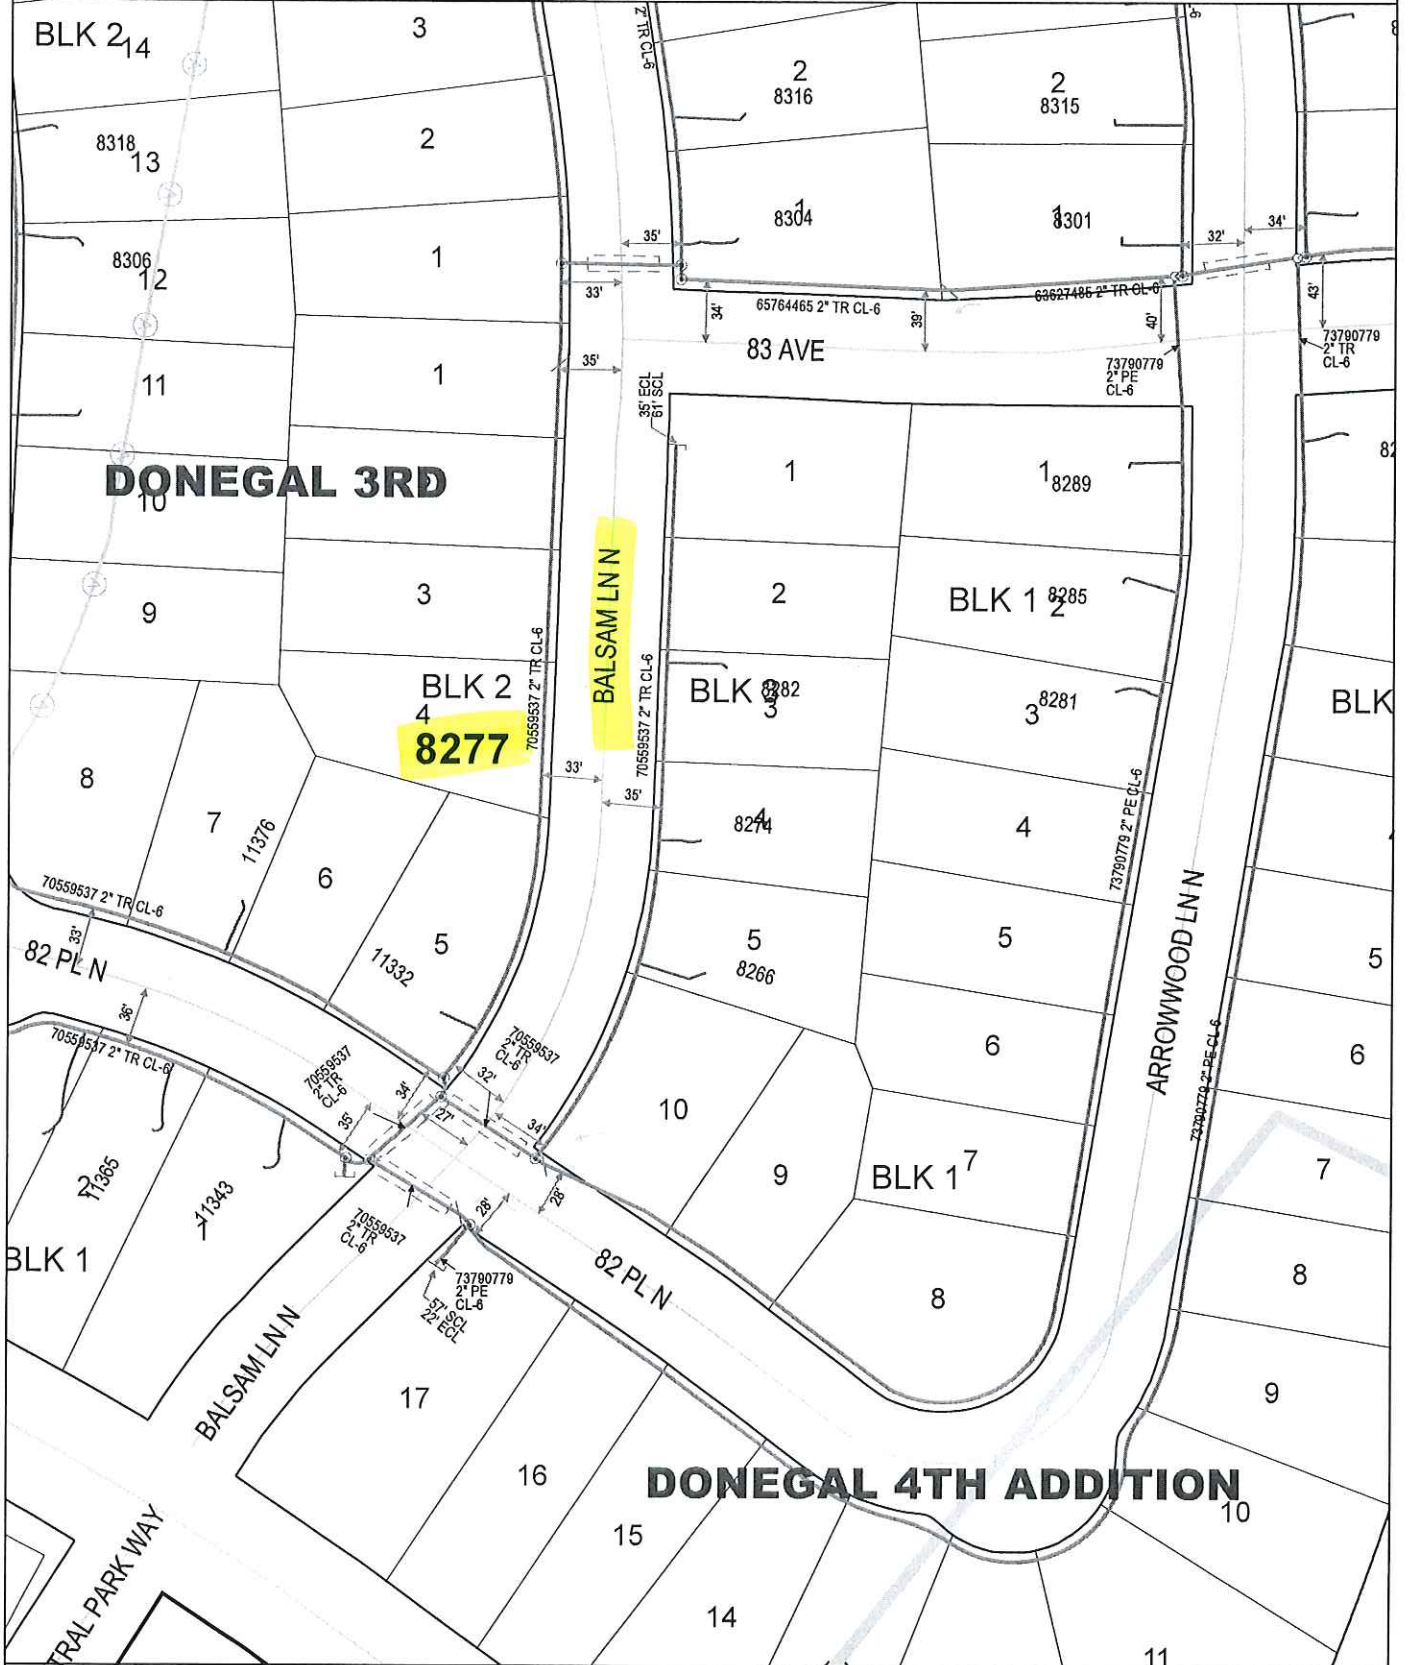

GENERAL LOCATION ONLY. DO NOT USE TO LOCATE FOR EXCAVATION. CALL 1-800-252-1166 FOR ONSITE LOCATIONS AND STAKING.

Plotted by: i221749
Plot Date: 8/23/2016

8277 BALSAM LN
MAPLE GROVE

Scale: 1" : 100'
CenterPoint Energy
North