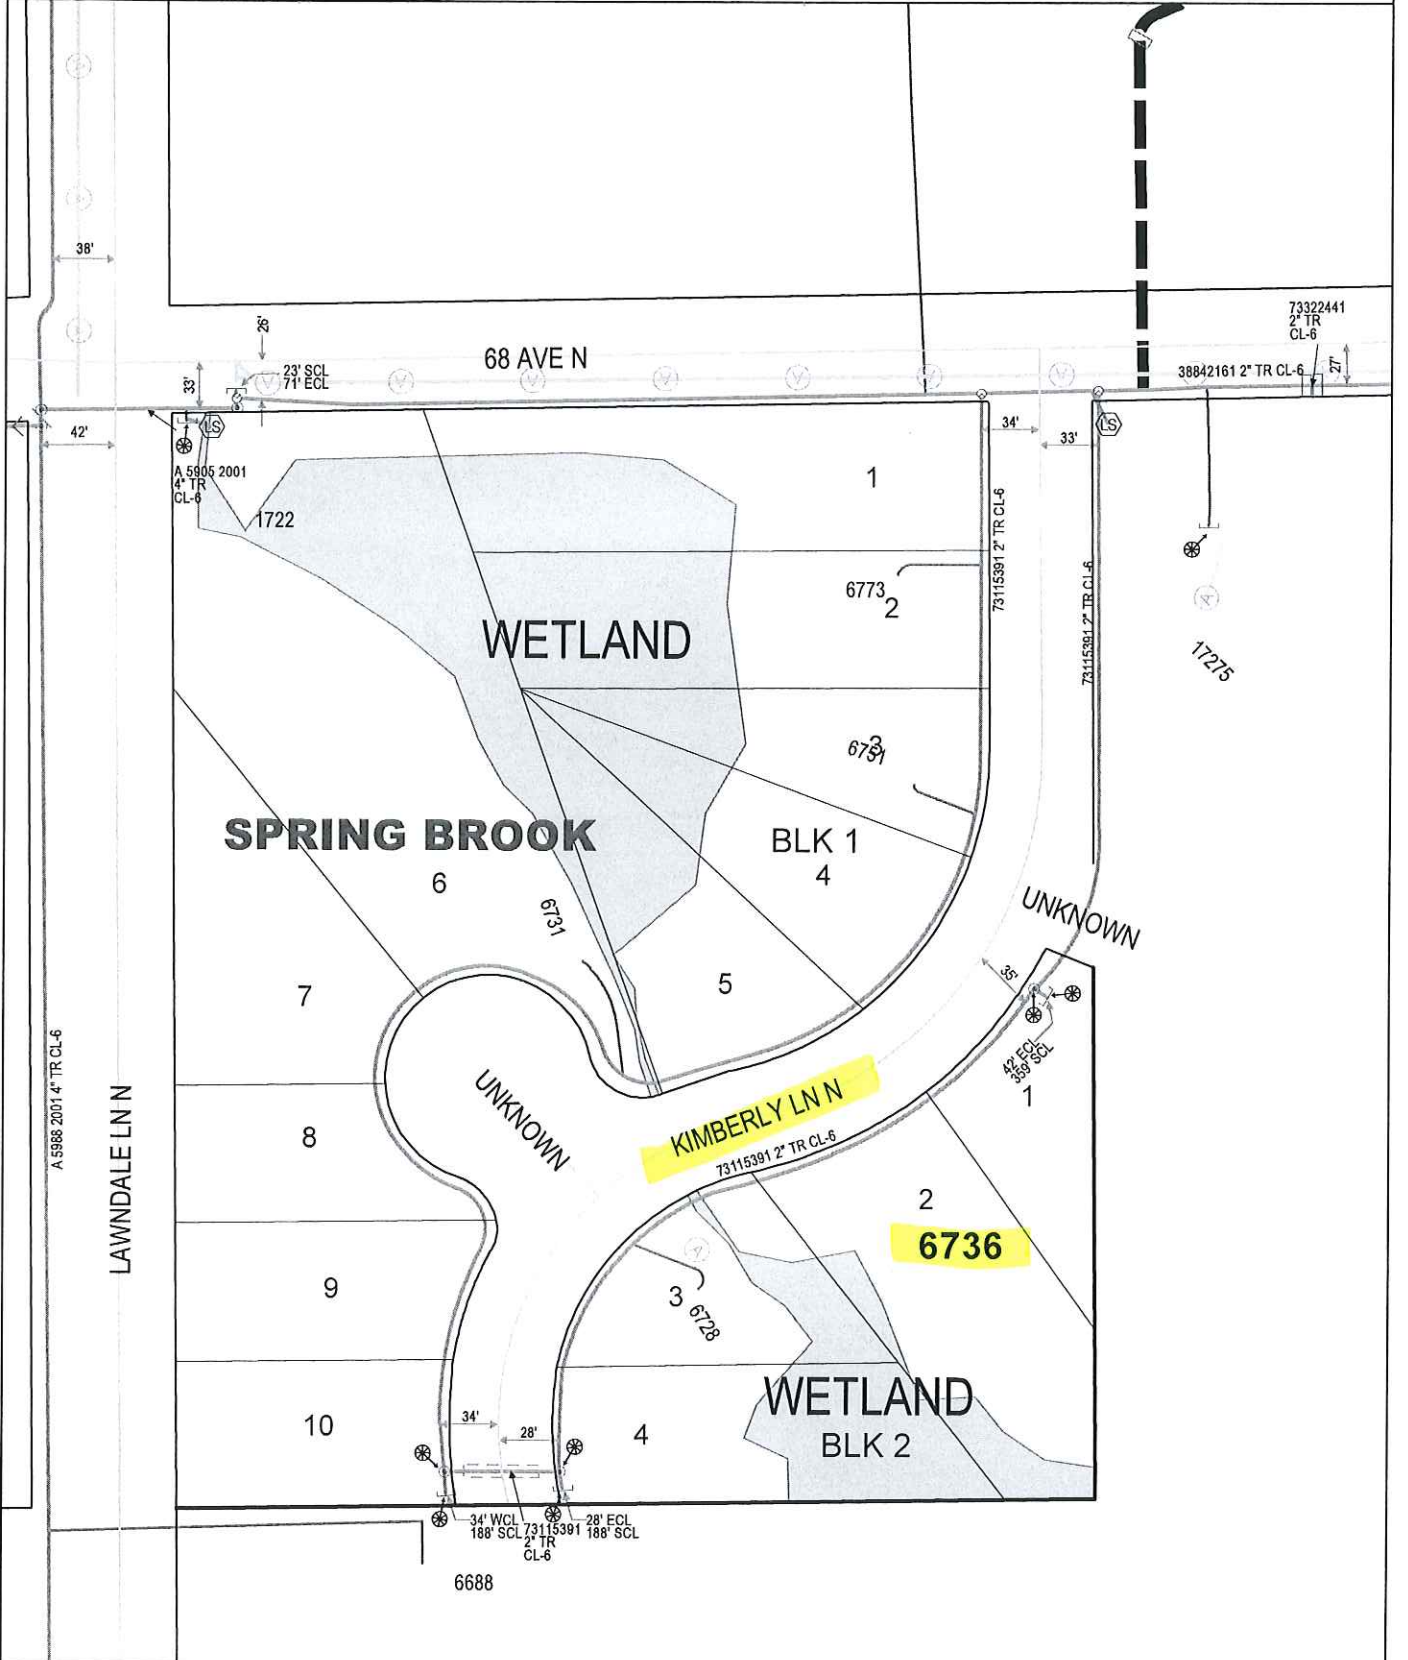

GENERAL LOCATION ONLY. DO NOT USE TO LOCATE FOR EXCAVATION. CALL 1-800-252-1166 FOR ONSITE LOCATIONS AND STAKING.

Plotted by: i222382

Plot Date: 8/17/2016

6736 KIMBERLY LN N

MAPLE GROVE, MN 55311

Scale: 1" : 100'