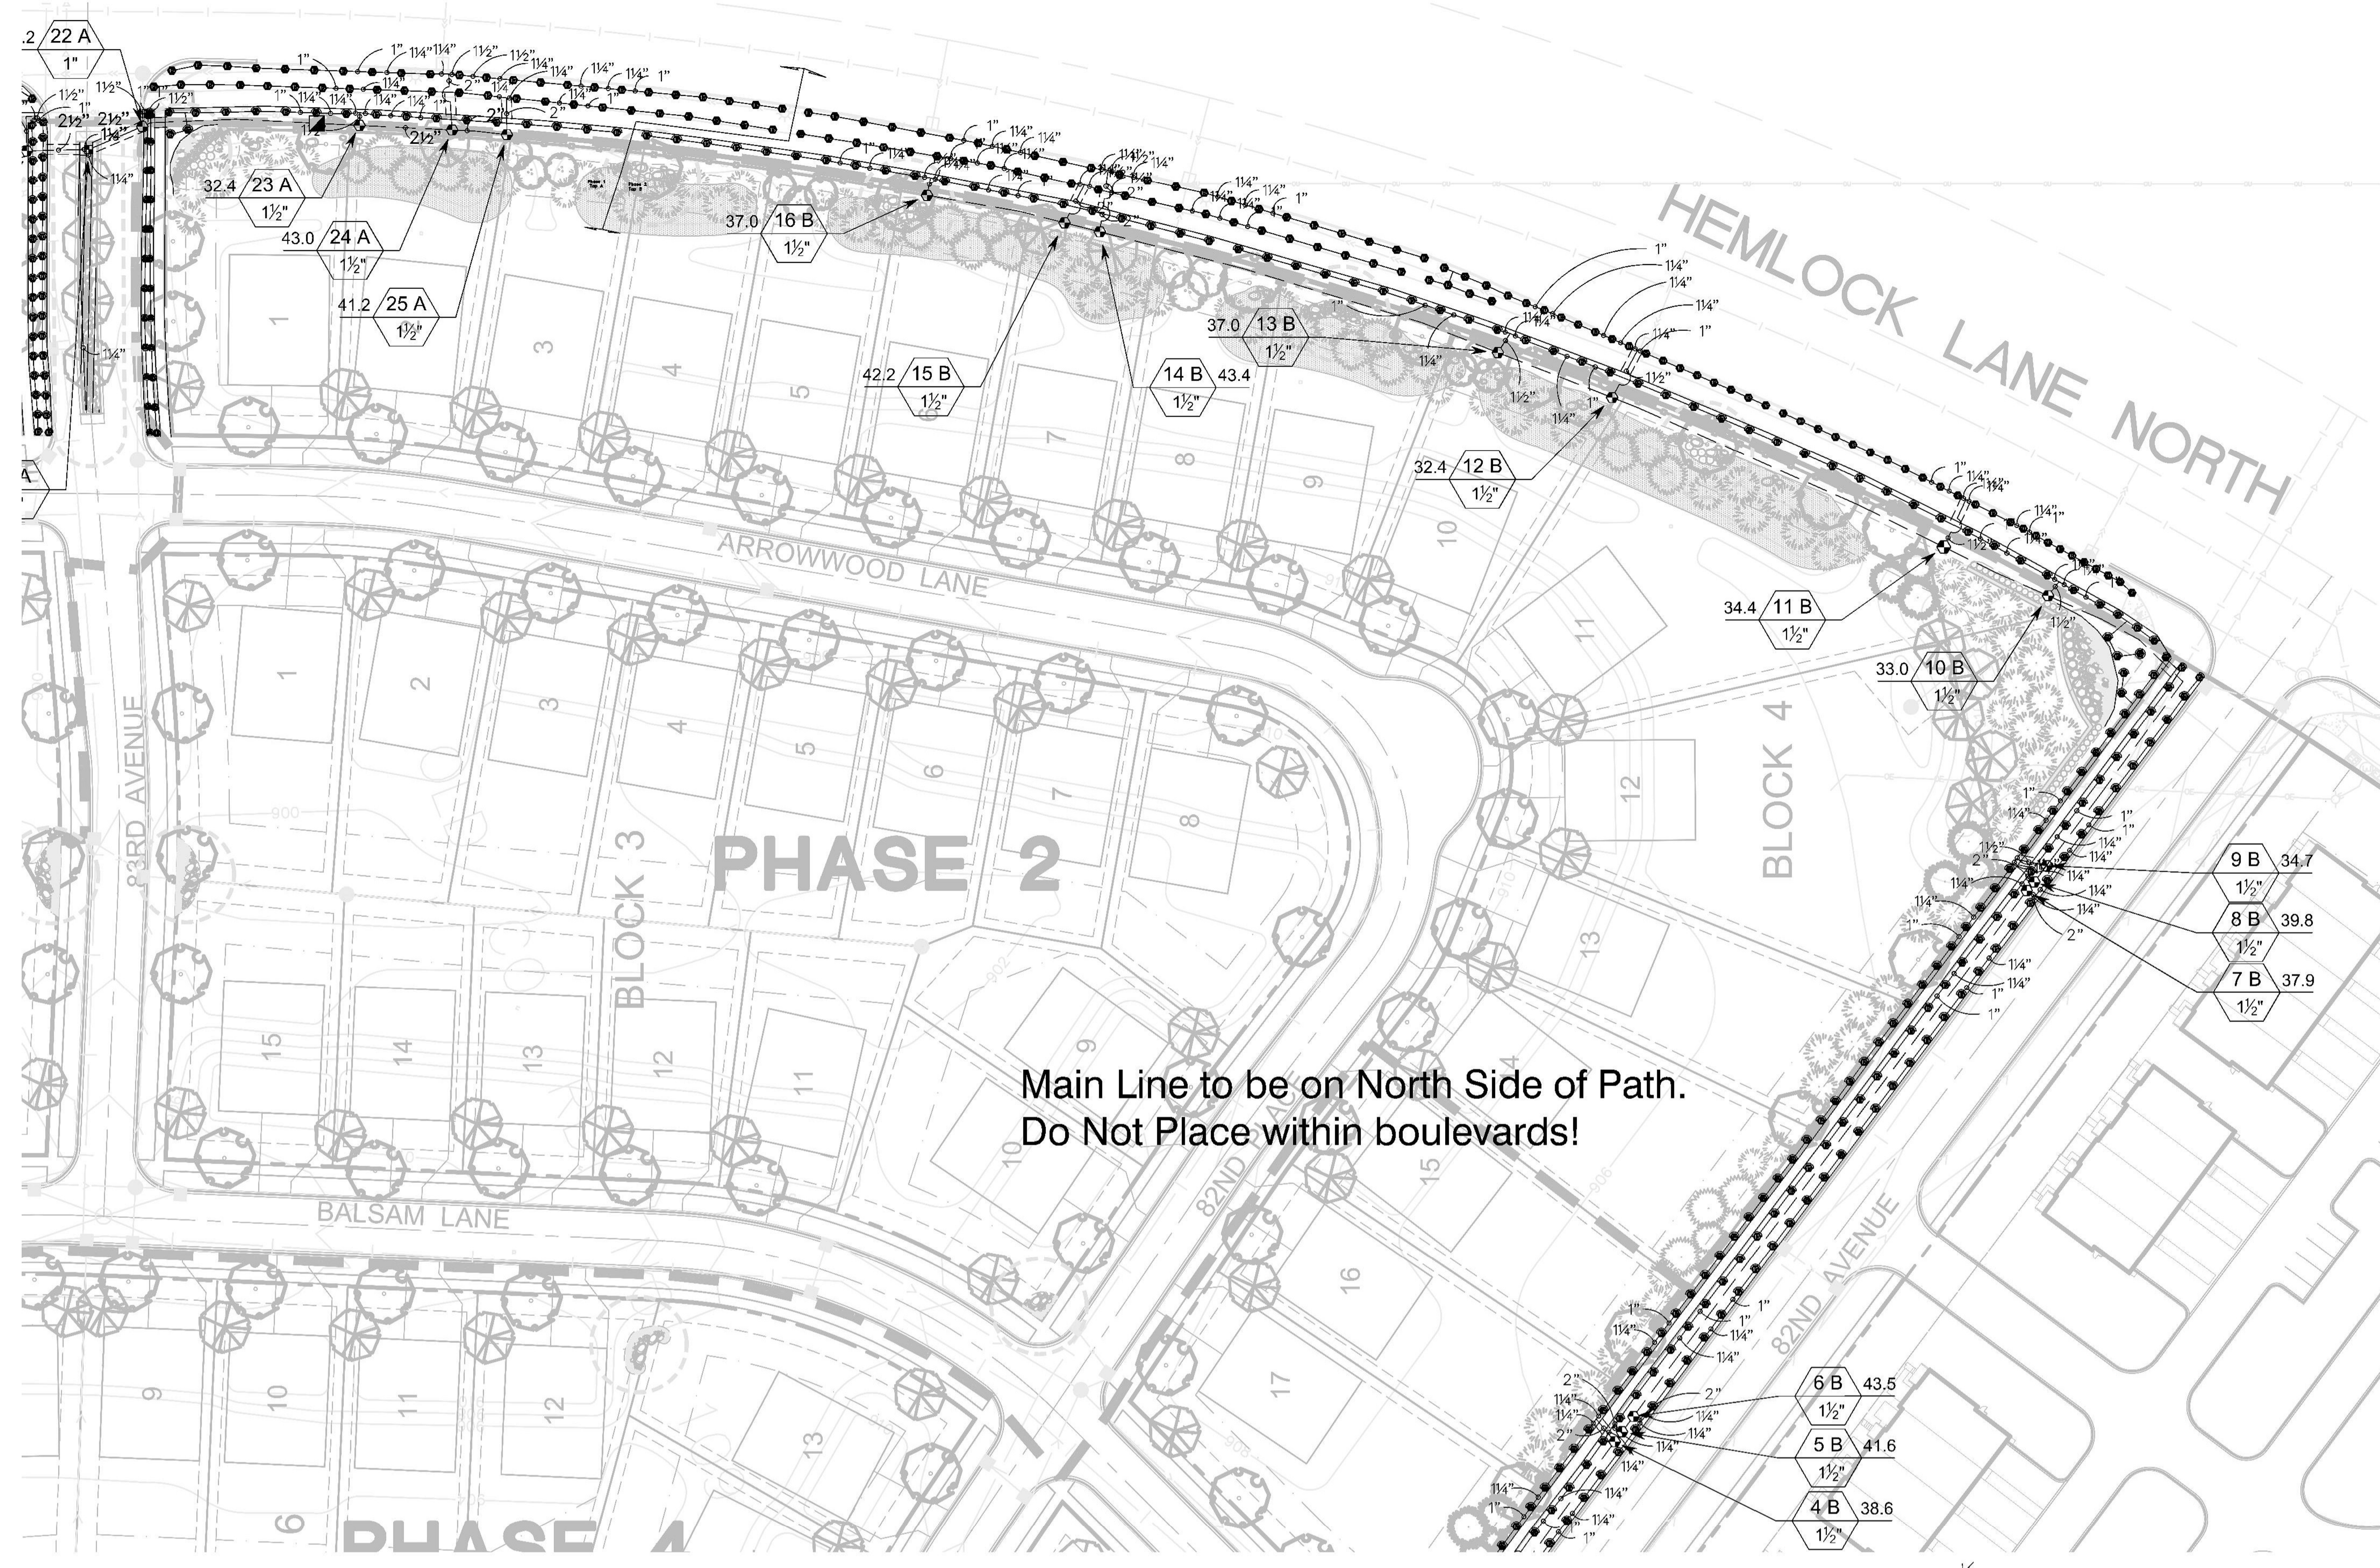

DONEGAL

Maple Grove, MN

Project Title/Location:

Prepared For:
Pulte Group
 7500 Office Ridge Circle, Suite 325
 Eden Prairie, MN 55344
 Ph. 952-988-8202

Designer Contact Info:
Bill Swanson
 763-241-1320
 bswanson@midwestlandscapes.com

Designed By:	RWS	Sheet Number:	LI-2 2 OF 3
Checked By:	RWS	Date:	
			6-19-2013

Exceeding Expectations...

Irrigation Plan NORTH
 Scale 1" = 40'-0"