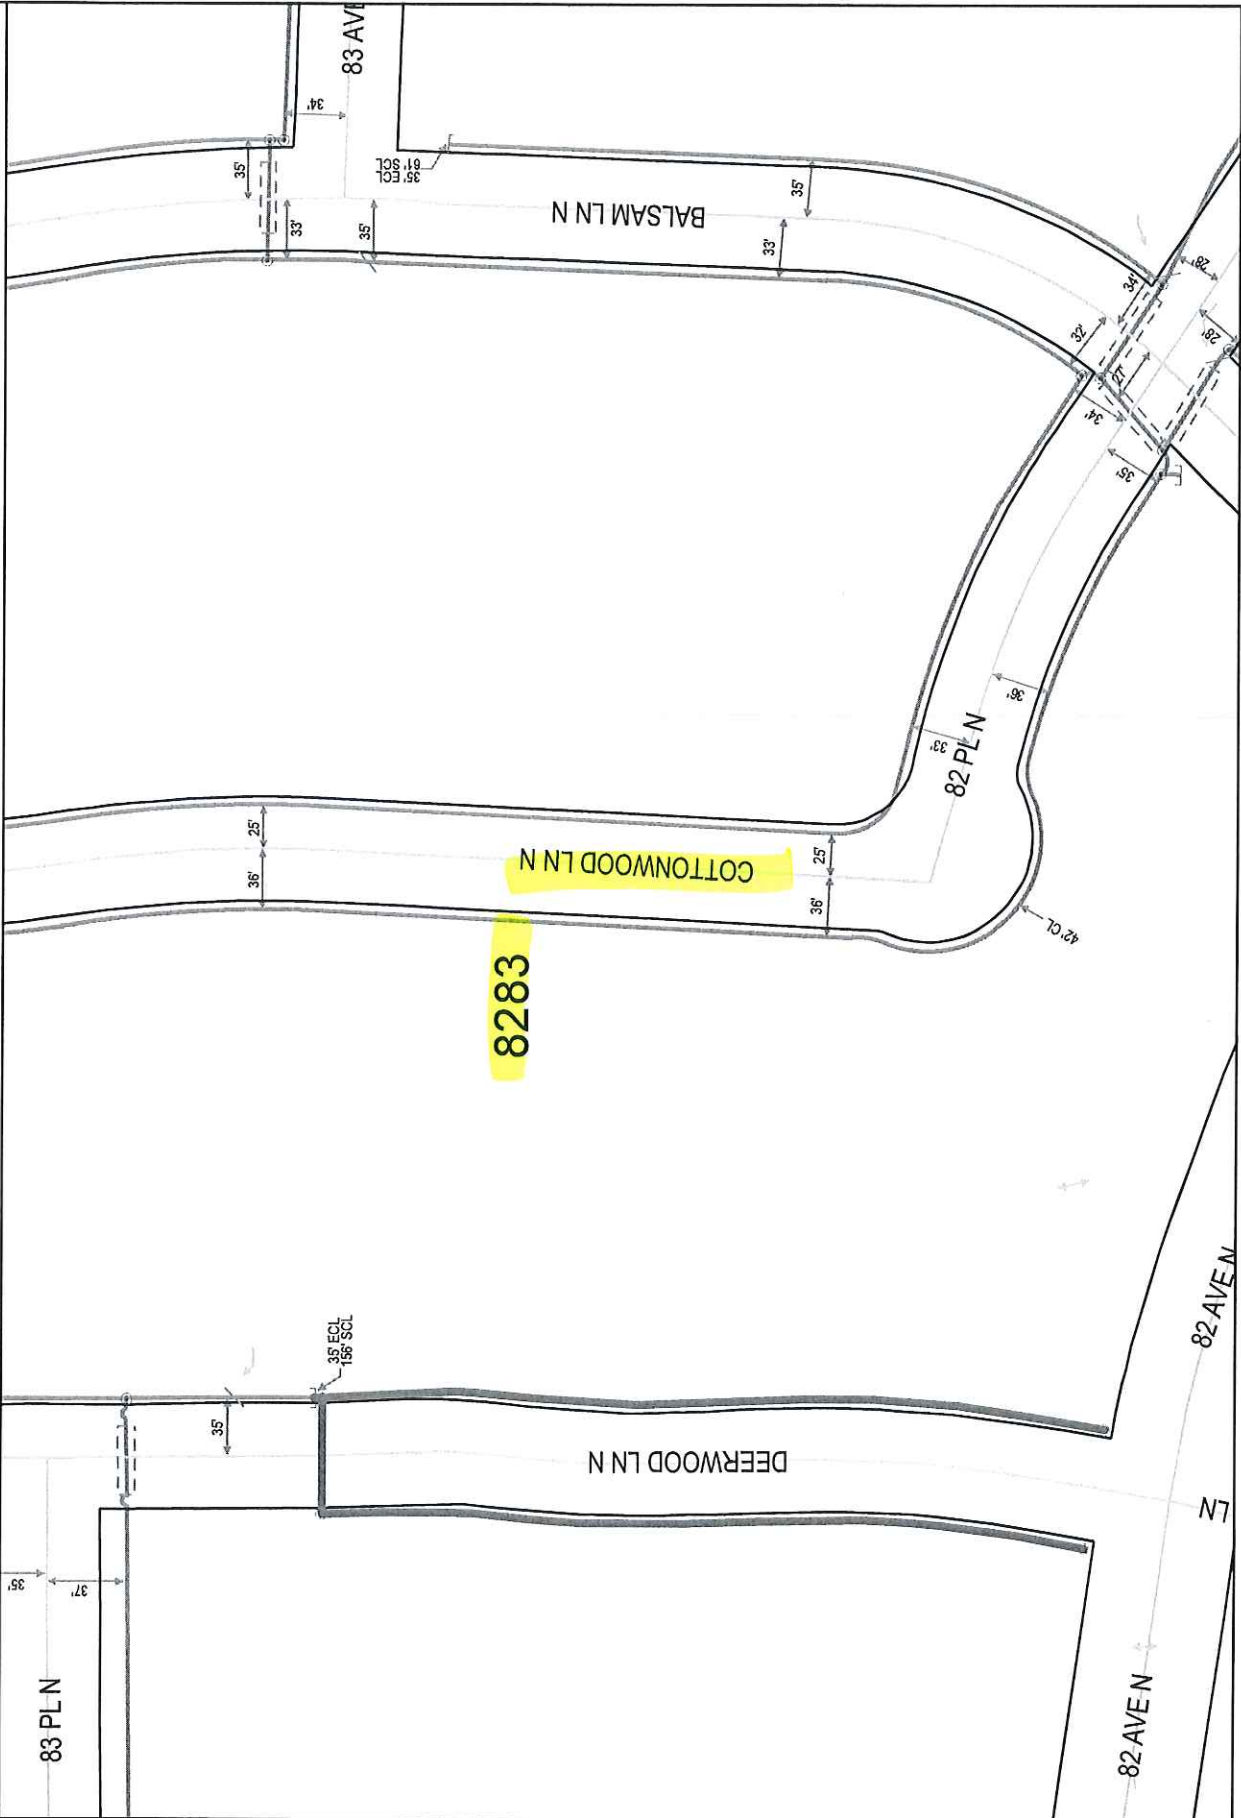

GENERAL LOCATION ONLY. DO NOT USE TO LOCATE FOR EXCAVATION. CALL 1-800-252-1166 FOR ONSITE LOCATIONS AND STAKING.

Plotted by: i217774
Plot Date: 8/12/2016

8283 COTTONWOOD LN N
MAPLE GROVE MN 55369

Scale: 1" = 100'
CenterPoint Energy
North