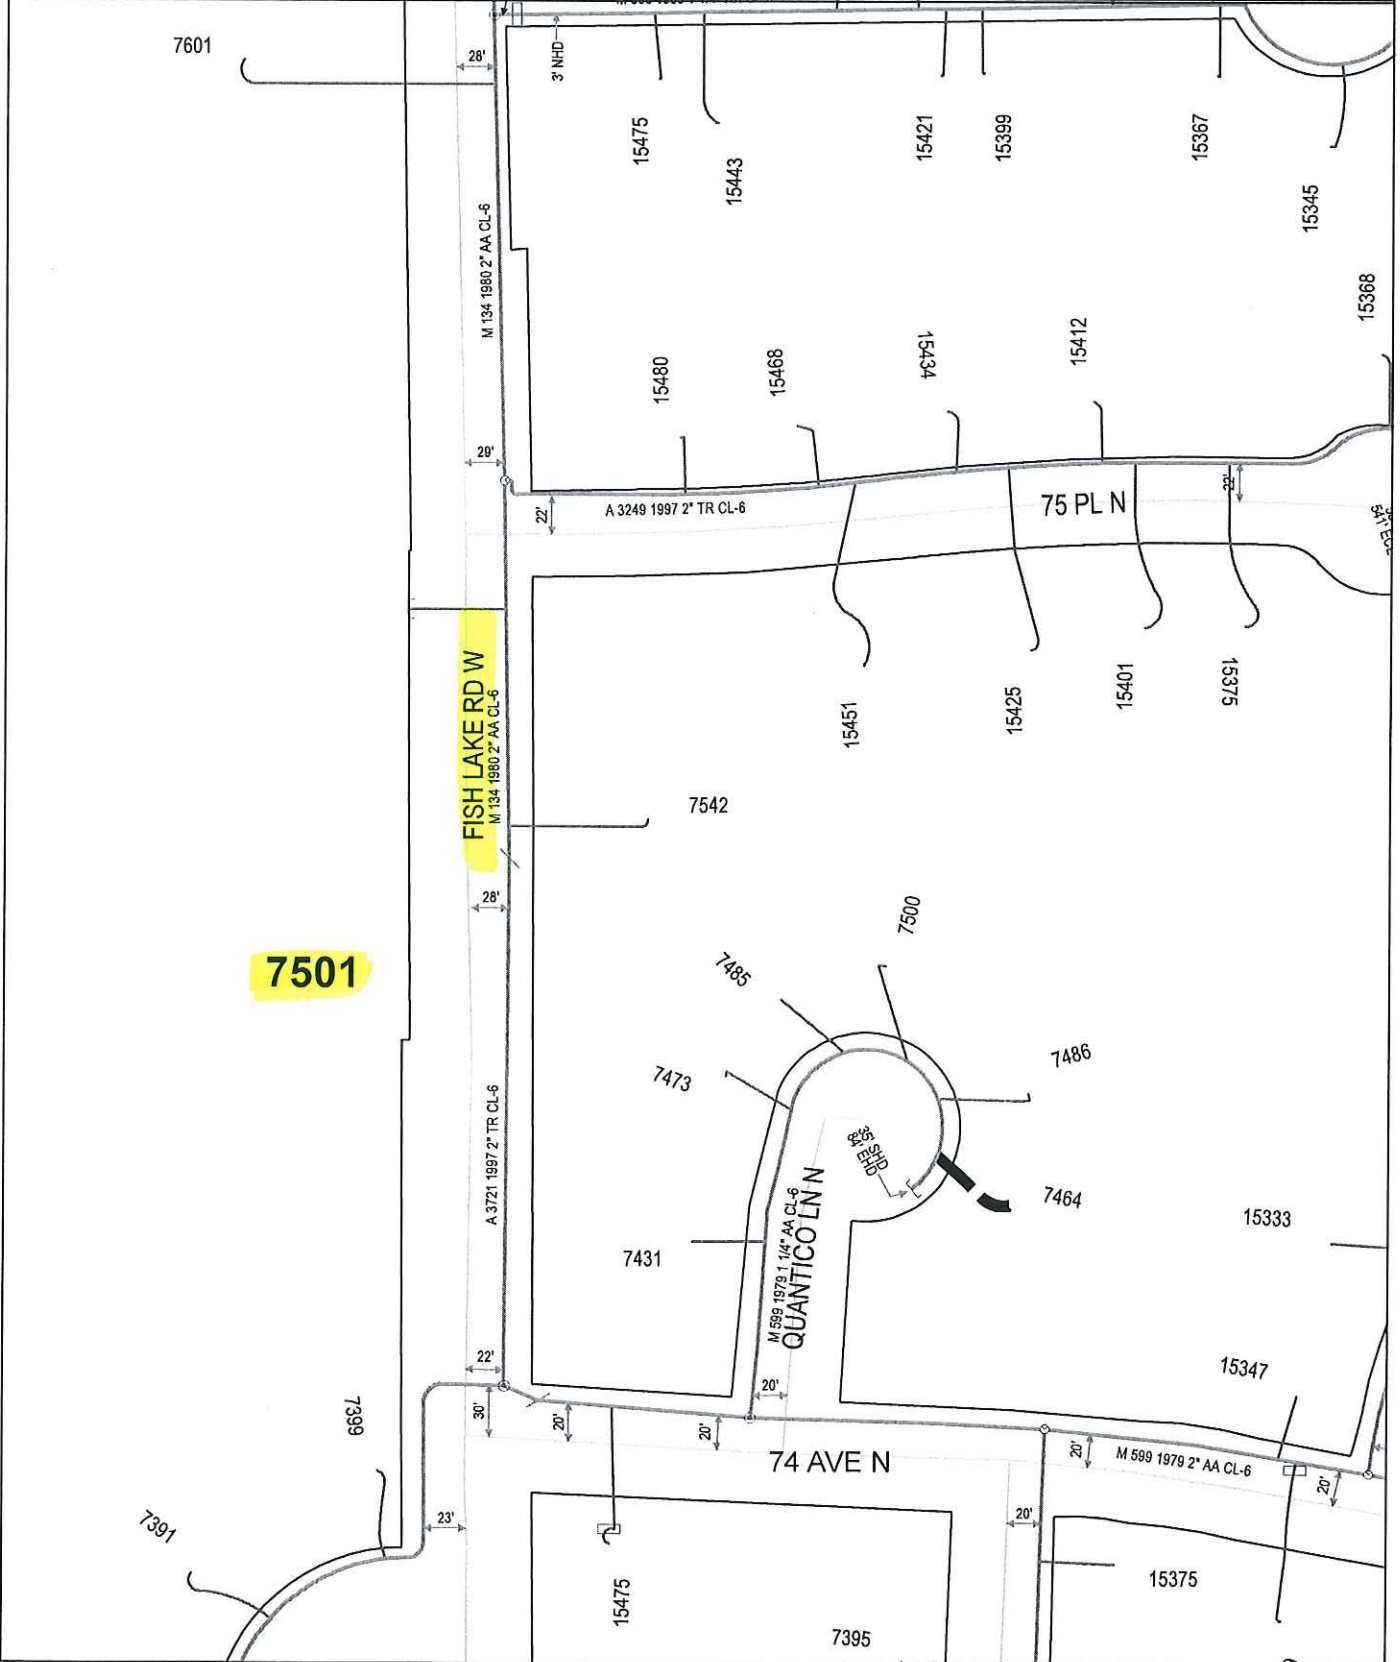

GENERAL LOCATION ONLY. DO NOT USE TO LOCATE FOR EXCAVATION. CALL 1-800-252-1166 FOR ONSITE LOCATIONS AND STAKING.

Plotted by: i221749

Plot Date: 8/10/2016

7501 WEST FISH LAKE RD

MAPLE GROVE

Scale: 1" : 100'