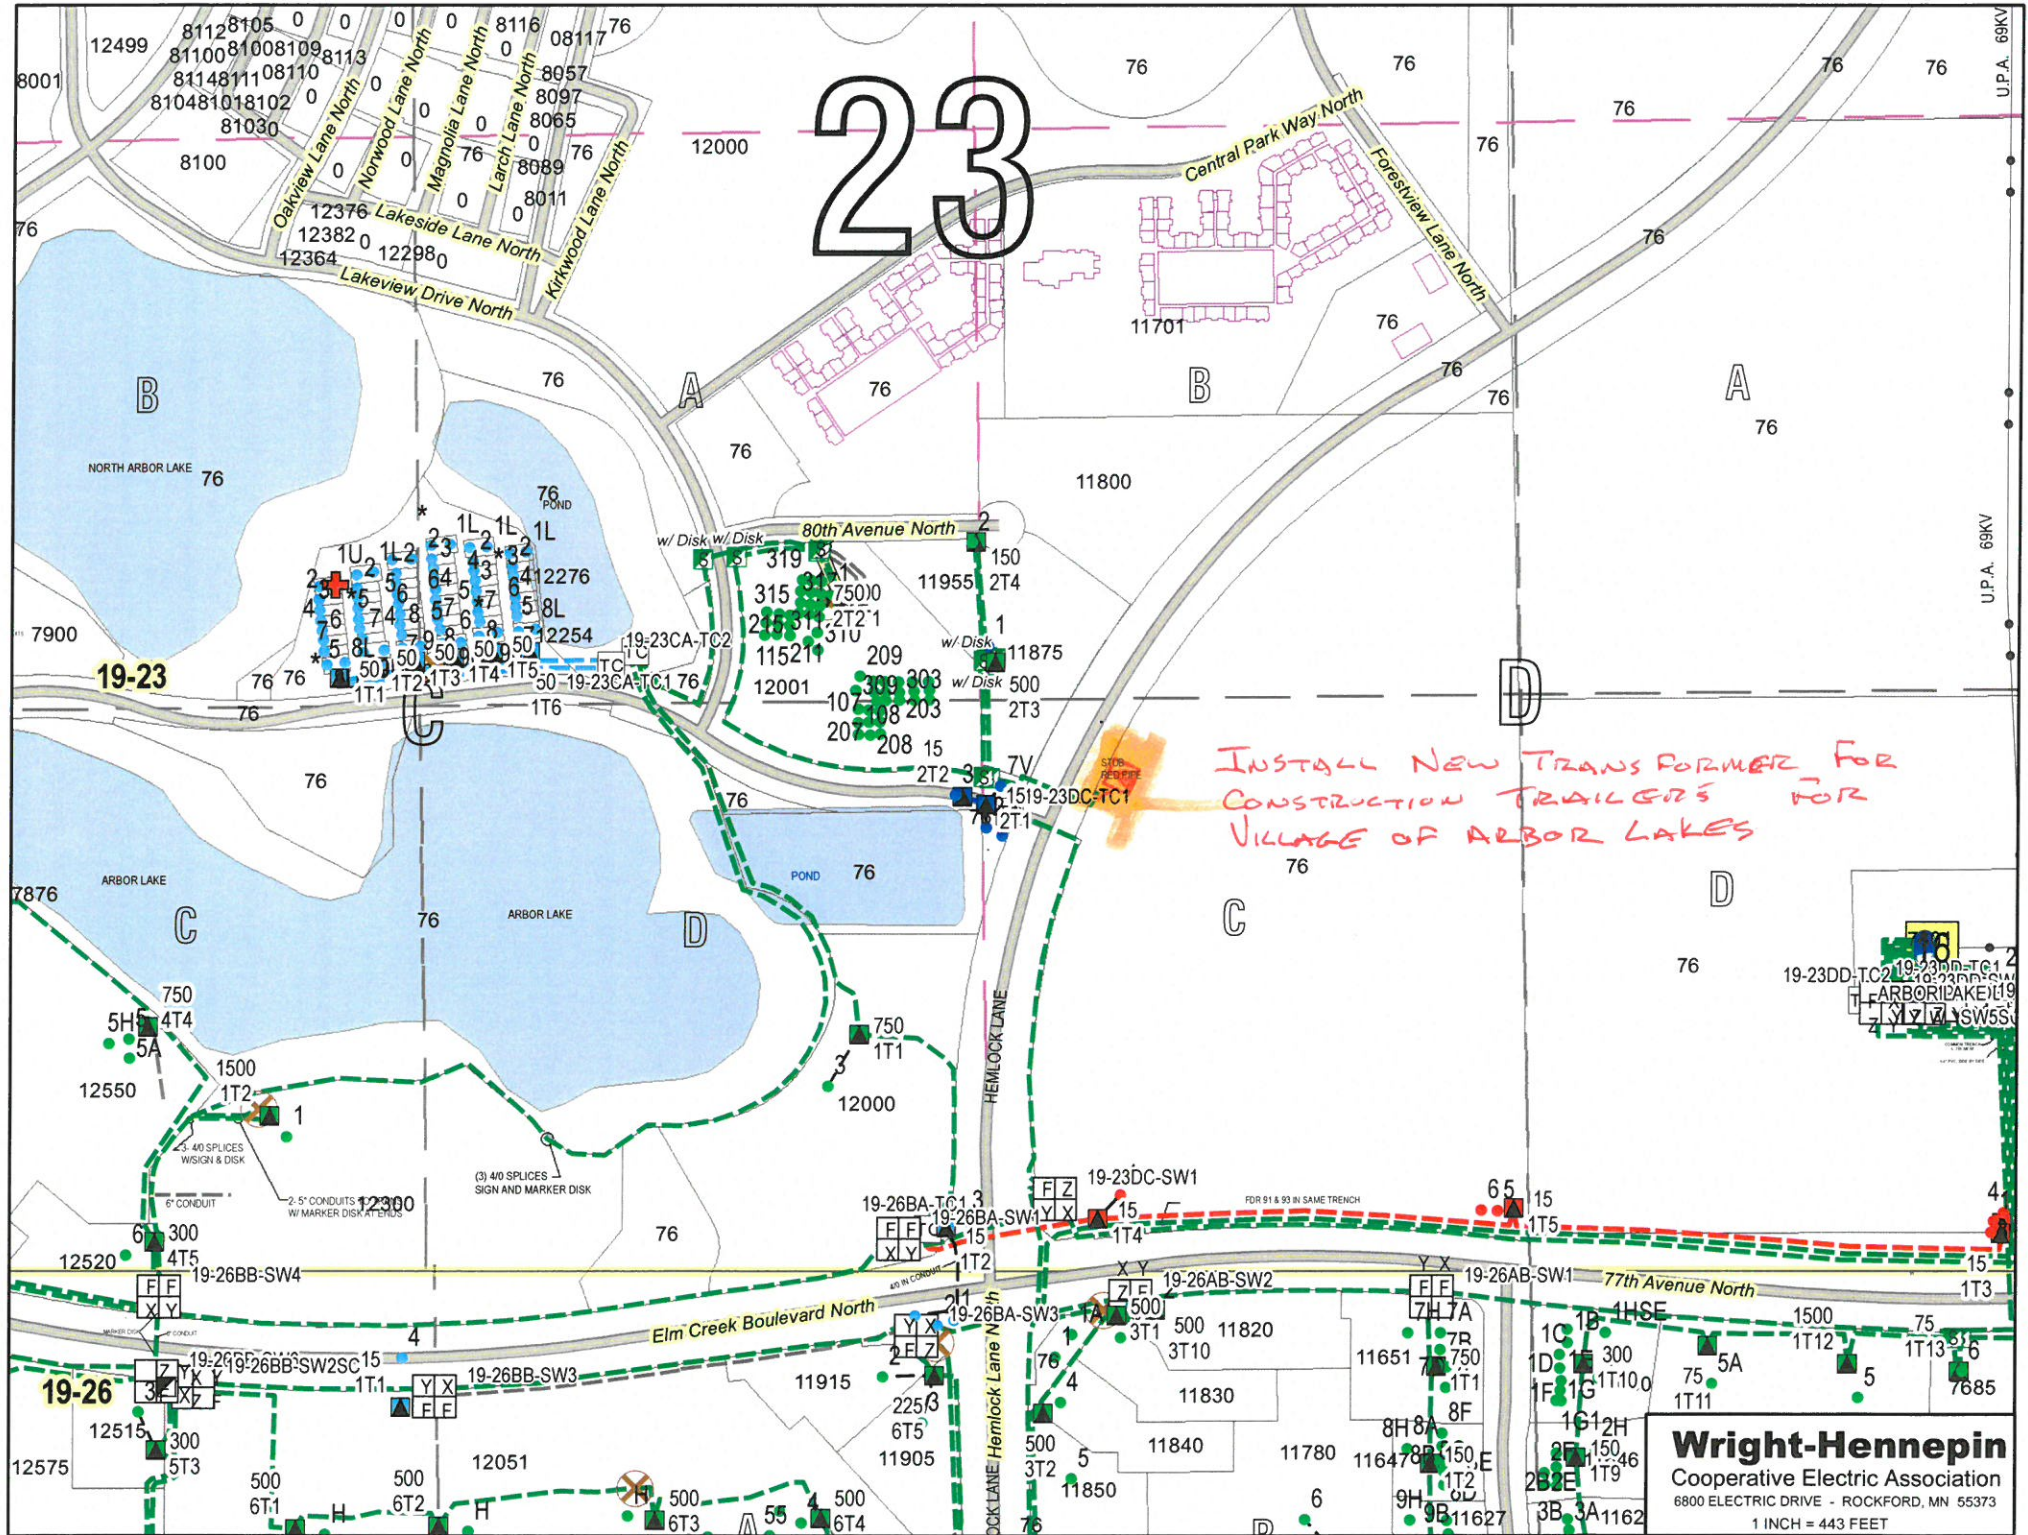

23

12499 81128105 0 0 0 8116 08117 76
8110081008109 8113 0 0 0 8097 76
810481018102 0 0 0 8065 76
81030 0 0 0 8089 76
8100 0 0 0 8011 76

12376 Lakeside Lane North
123820 122980
12364 Lakeview Drive North

Central Park Way North
Forestview Lane North

19-23

INSTALL NEW TRANSFORMER FOR
CONSTRUCTION TRAILERS FOR
VILLAGE OF ARBOR LAKES

Wright-Hennepin
Cooperative Electric Association
6800 ELECTRIC DRIVE - ROCKFORD, MN 55373
1 INCH = 443 FEET