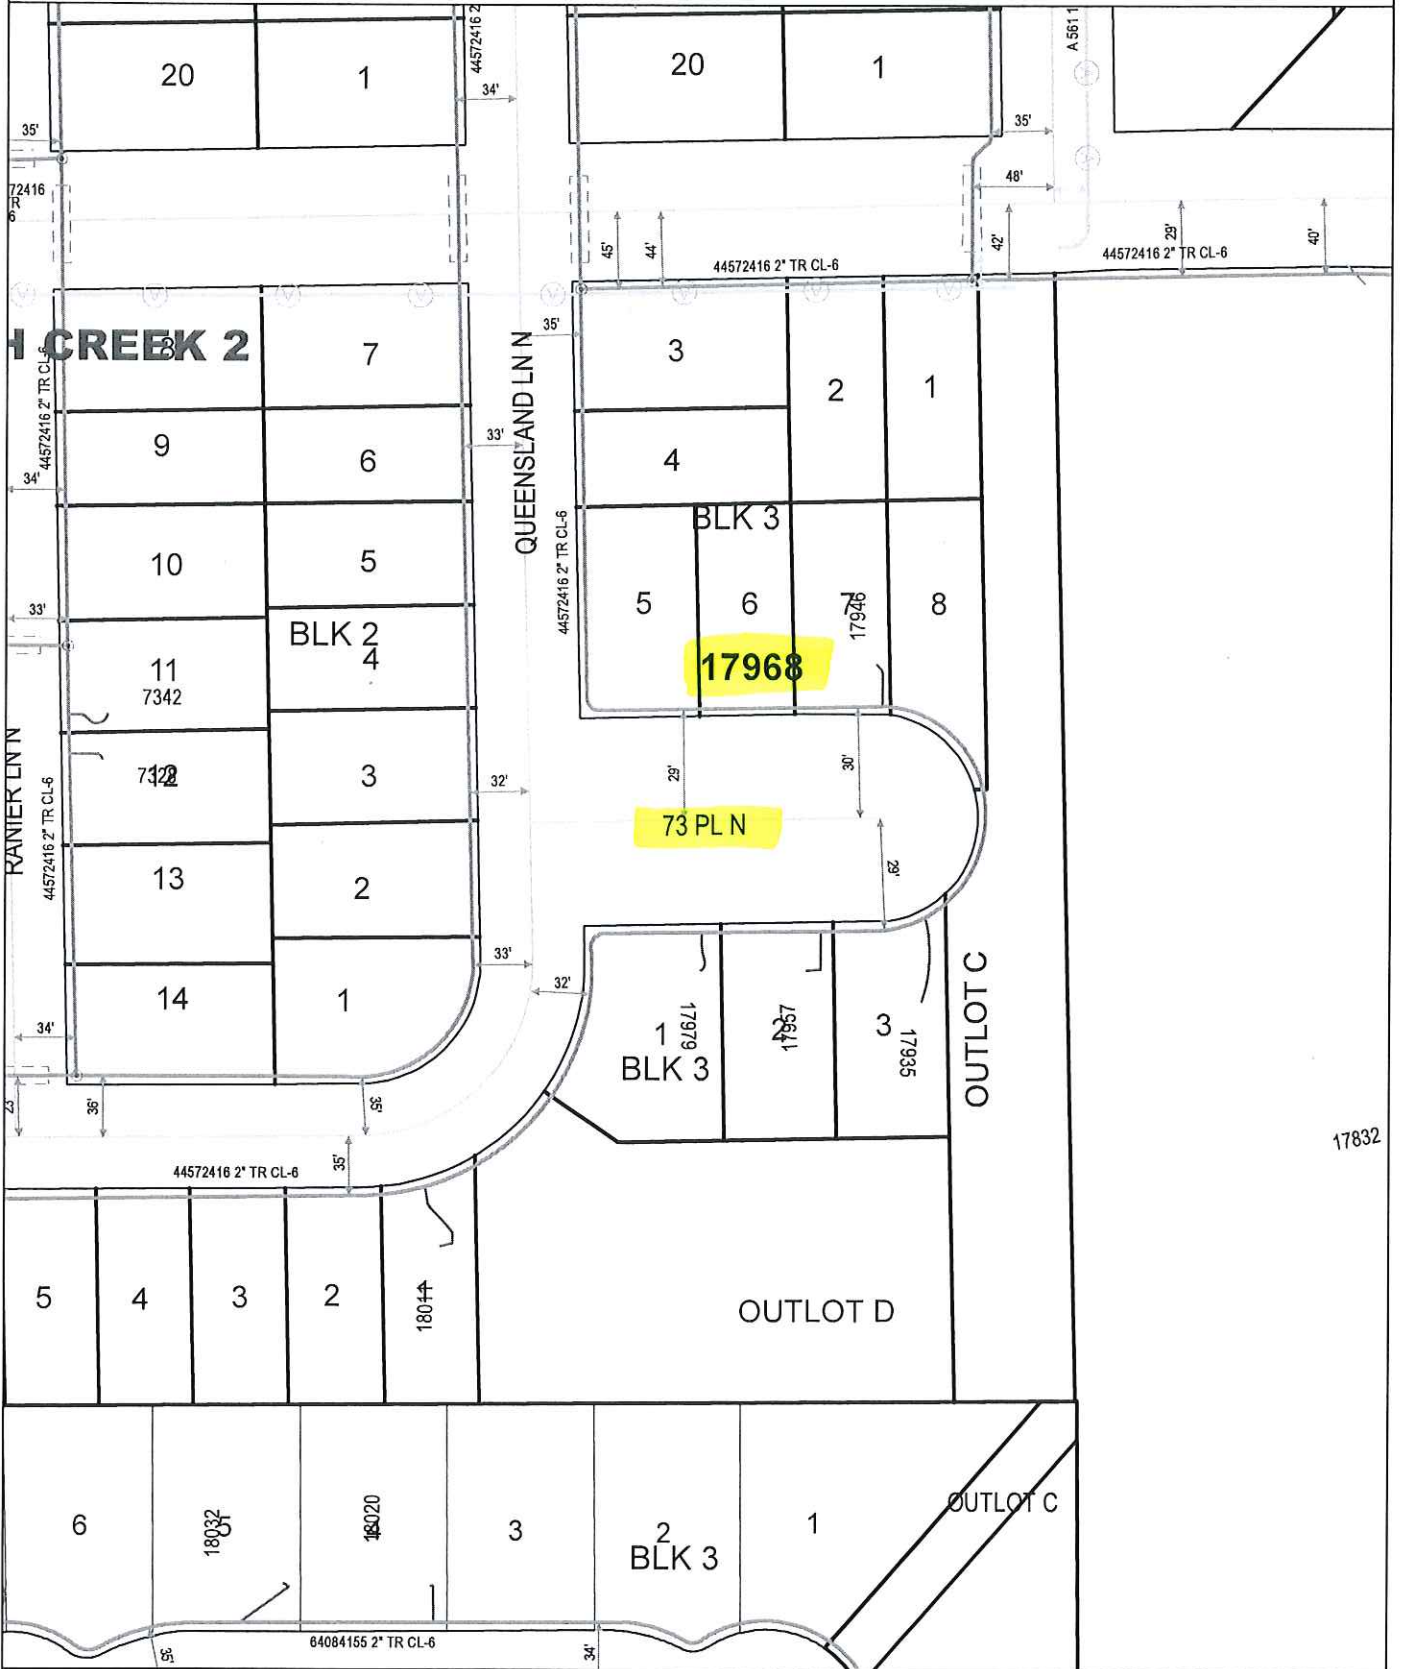

GENERAL LOCATION ONLY. DO NOT USE TO LOCATE FOR EXCAVATION. CALL 1-800-252-1166 FOR ONSITE LOCATIONS AND STAKING.

Plotted by: i221749  
Plot Date: 8/8/2016

17968 73RD PL N  
MAPLE GROVE

Scale: 1" : 100'  
CenterPoint Energy  
North