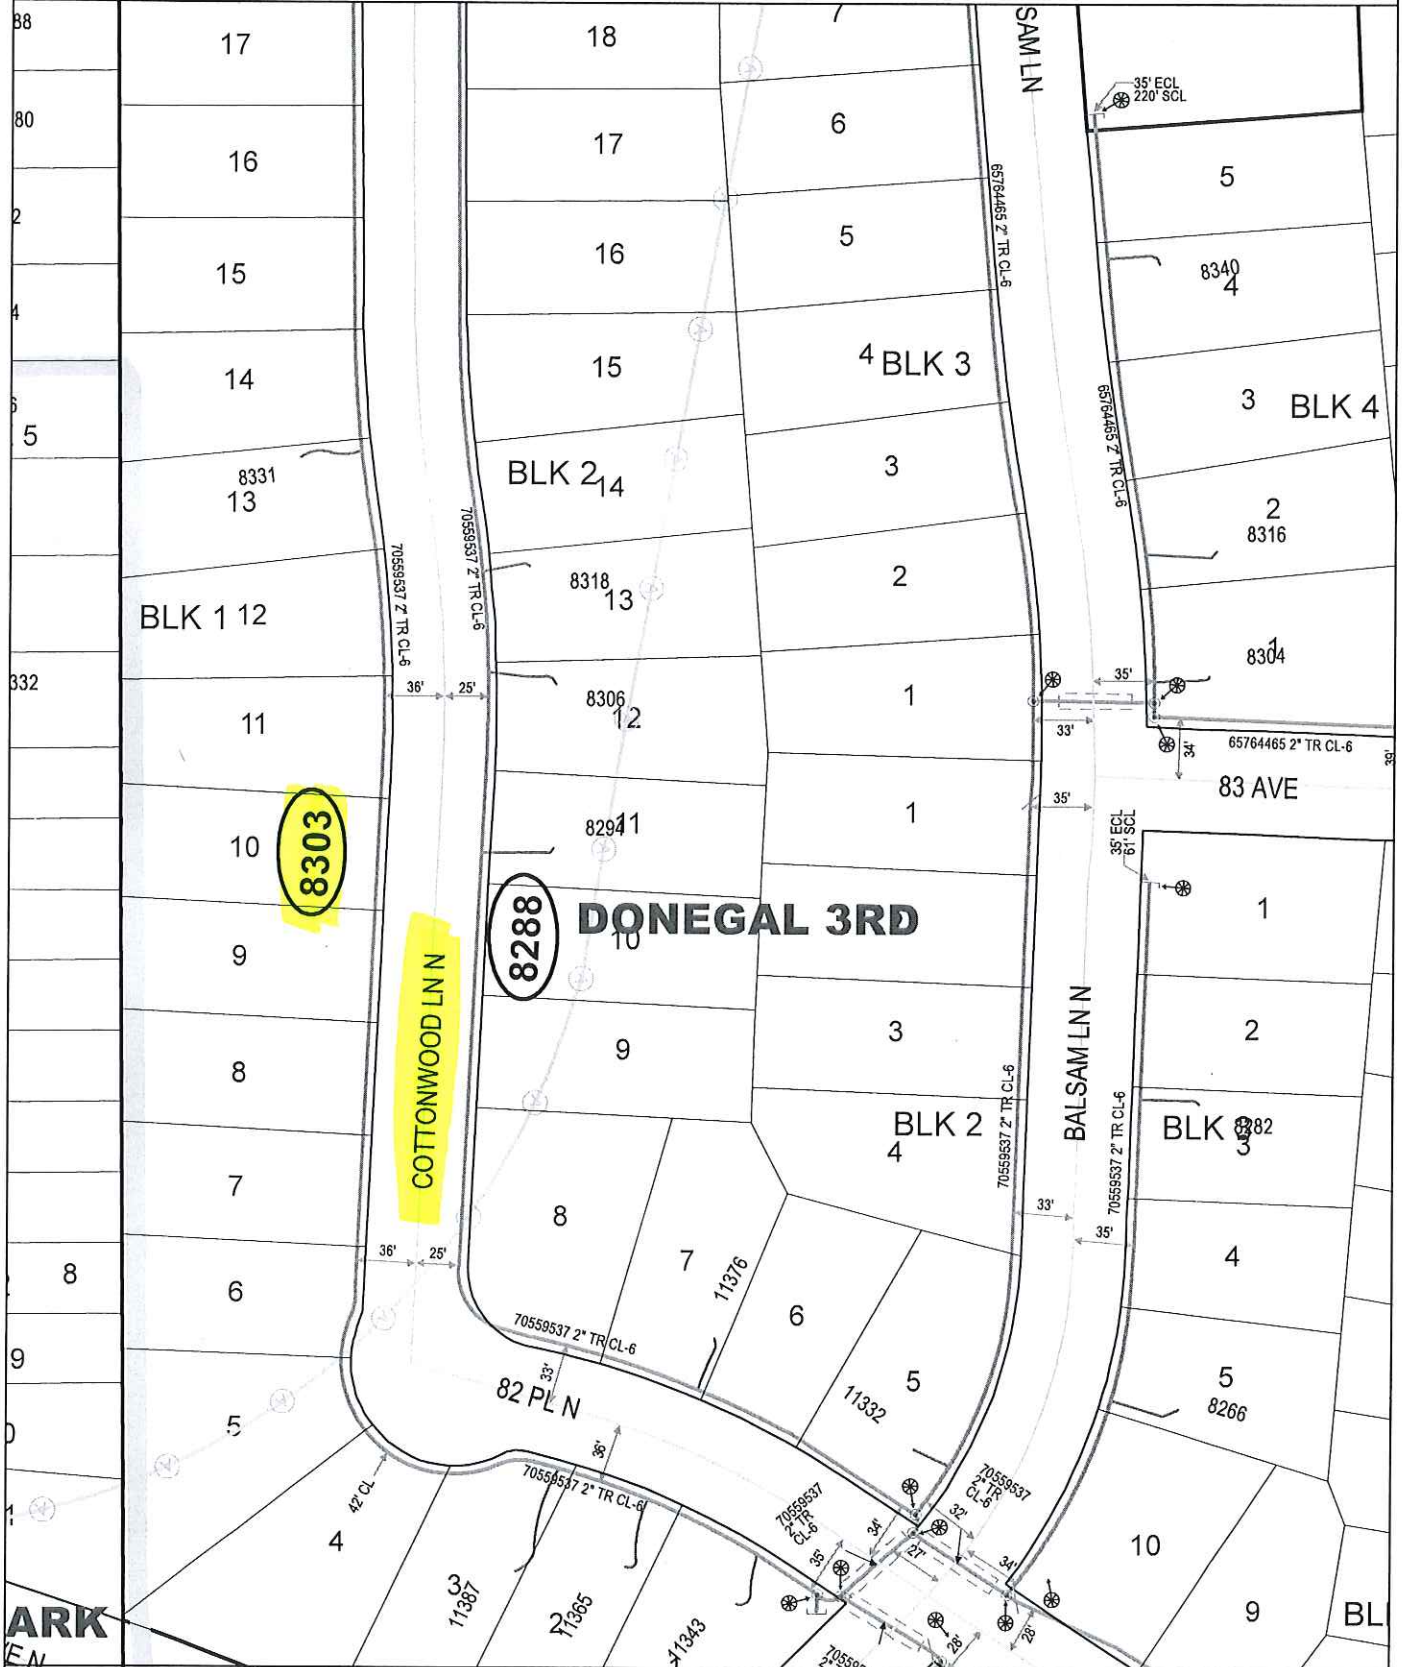

GENERAL LOCATION ONLY. DO NOT USE TO LOCATE FOR EXCAVATION. CALL 1-800-252-1166 FOR ONSITE LOCATIONS AND STAKING.

Plotted by: I222371  
Plot Date: 8/4/2016

8288/ 8303 COTTONWOOD LN N  
MAPLE GROVE

Scale: 1" : 100'  
CenterPoint Energy North