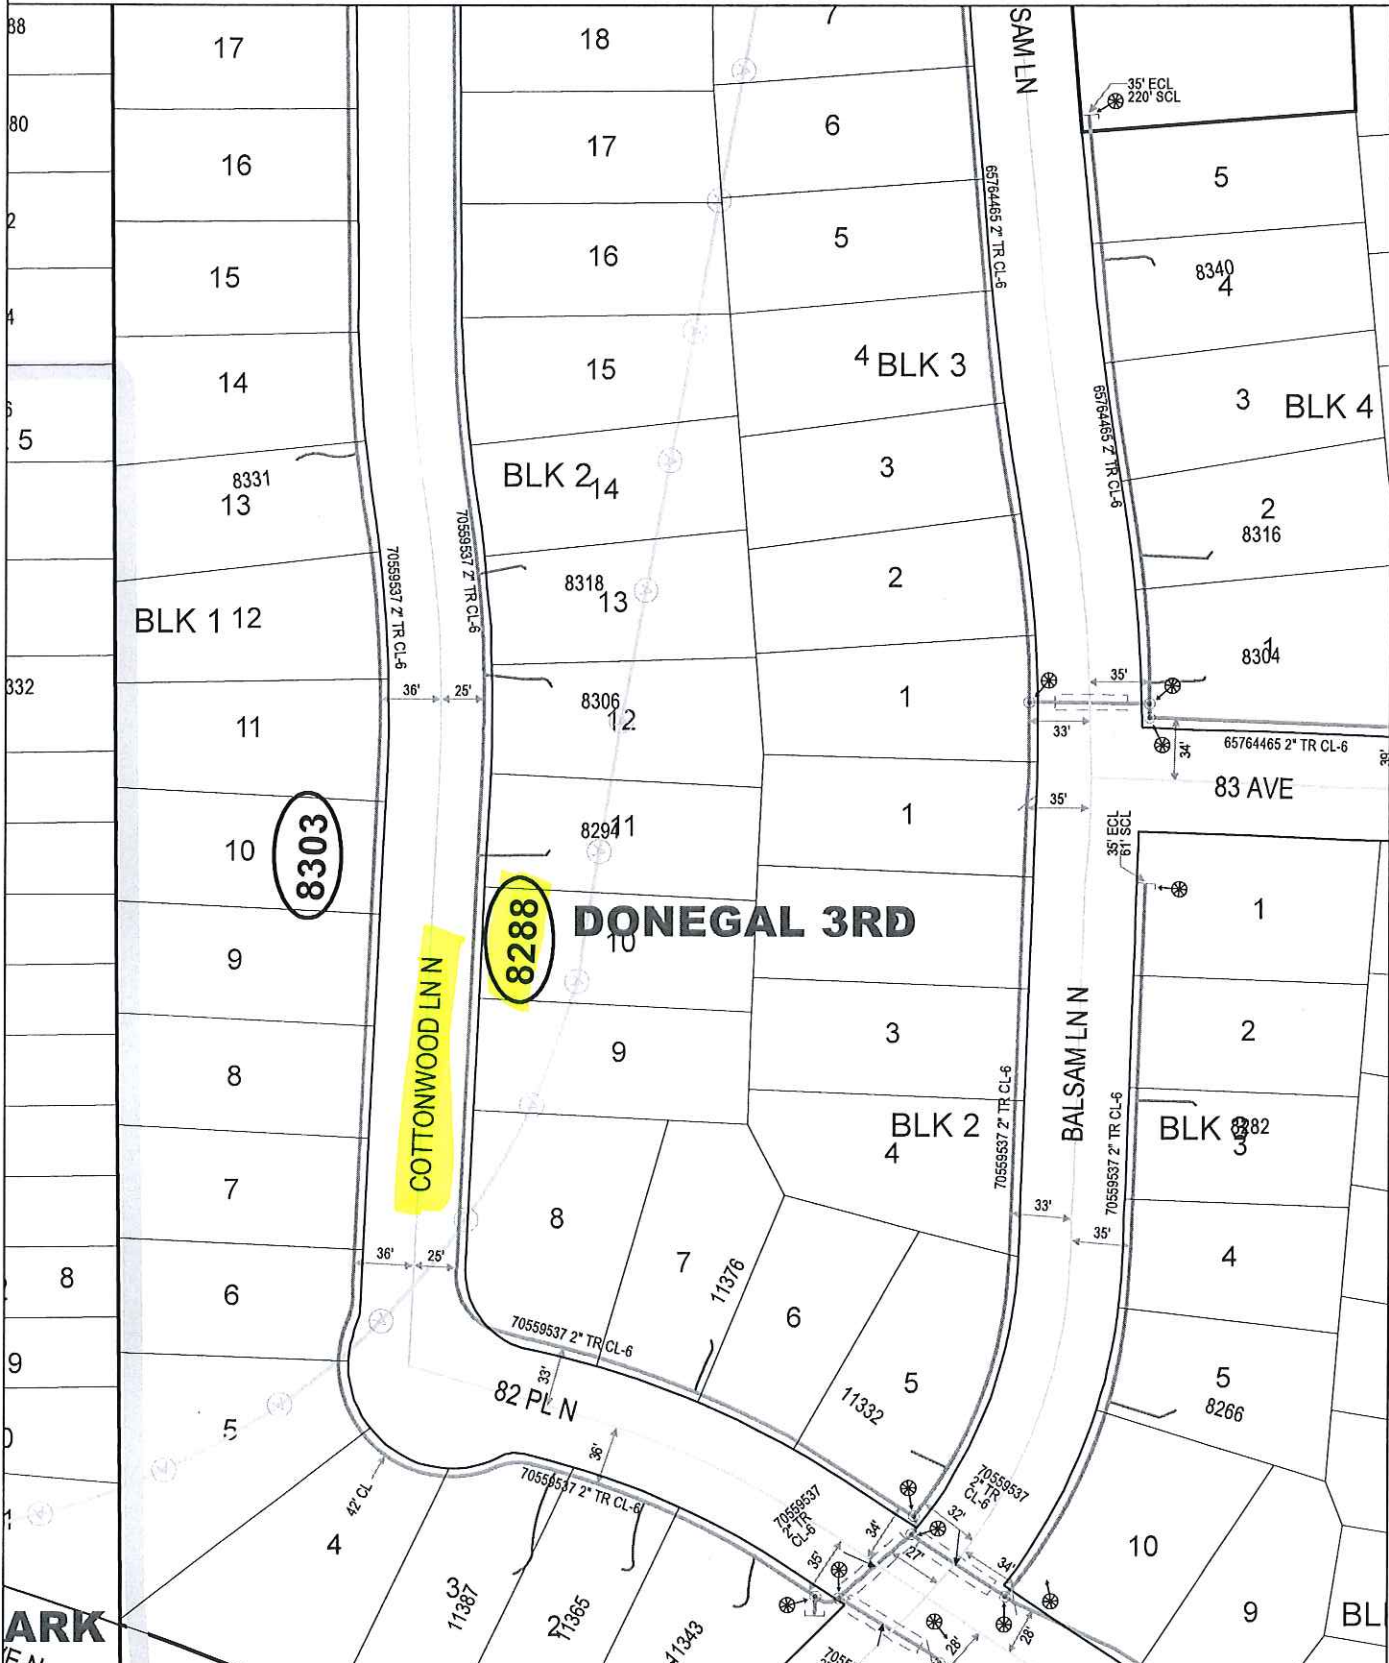

GENERAL LOCATION ONLY. DO NOT USE TO LOCATE FOR EXCAVATION. CALL 1-800-252-1166 FOR ONSITE LOCATIONS AND STAKING.

ARK
EN

Plotted by: I222371
Plot Date: 8/4/2016

8288/ 8303 COTTONWOOD LN N
MAPLE GROVE

Scale: 1" : 100'
CenterPoint Energy
North